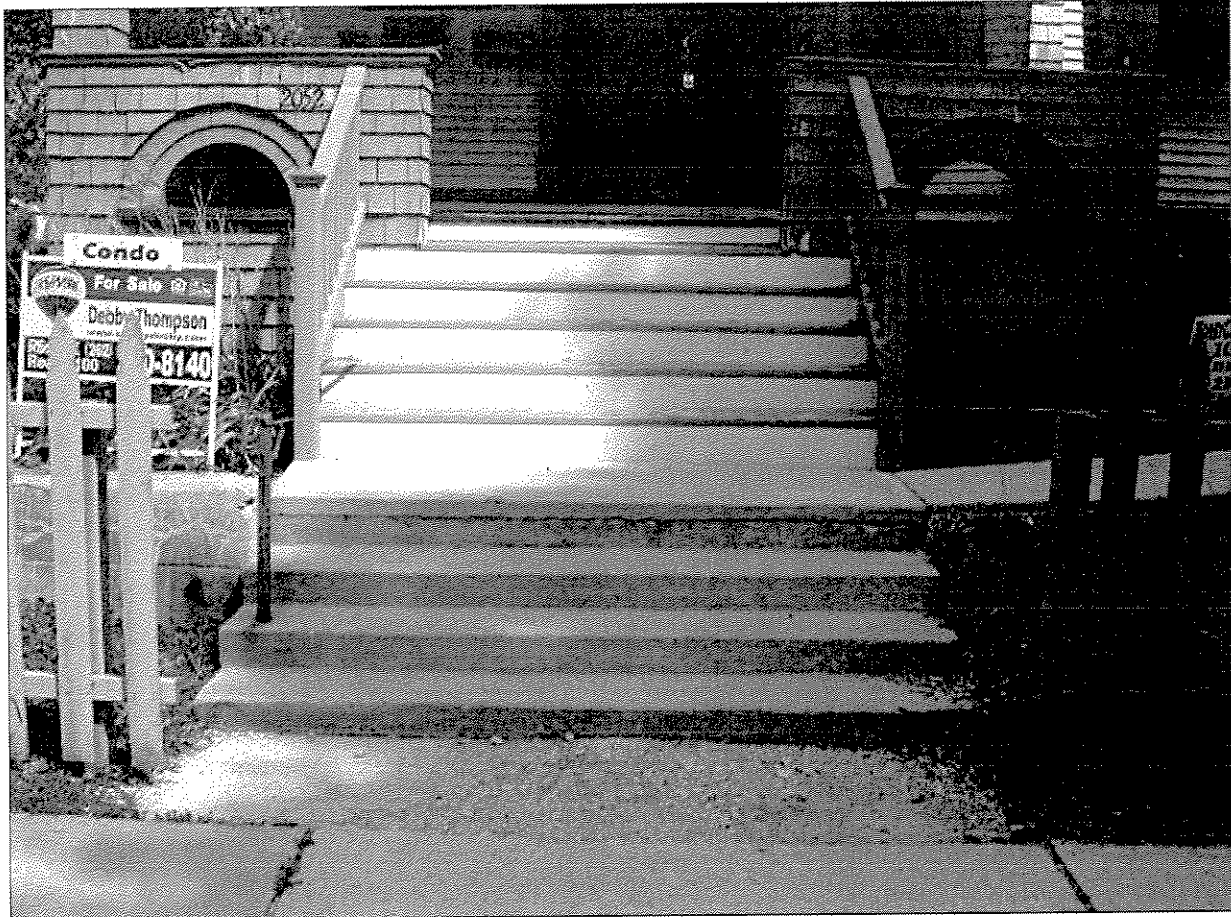

CCF 000140 2052 N 1st St 11-16-2006
Looking N towards Lloyd St along E walk area
of N 1st St.

CCF 000140 2052 N 1st St 11-16-2006
Looking NE'ly across N 1st St at fences at
subject premises and neighbor to south.
Both fences are in line with each other.

CCF 000140 2052 N 1st St 08-16-2006
Looking S across Lloyd St at fence

CCF 000140 2052 N 1st St 08-16-2006
Looking E at south sidewalk area of E Lloyd St.

CCF 000140 2052 N 1st St 08-16-2006
Looking E across 1st St at fence and
concrete steps.

CCF 000140 2052 N 1st St 08-16-2006
Looking NE'ly across 1st St at fence

CCF 000140 2052 N 1st St 08-16-2006
Looking at concrete steps in E sidewalk area
of N 1st St.

CCF 000140 2052 N 1st St 08-16-2006
Looking N towards Lloyd St.