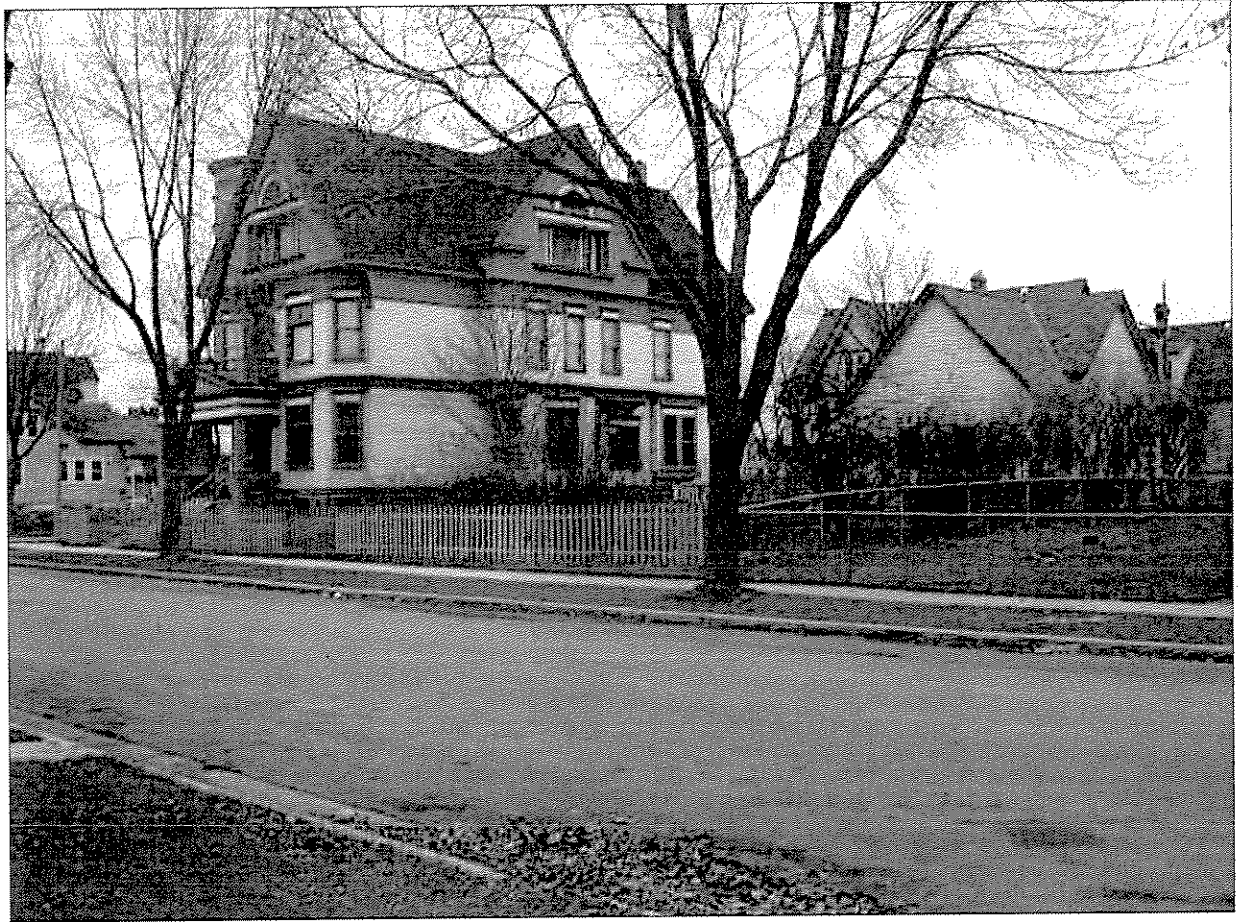

CCF 000140 2052 N 1st St 11-16-2006
Looking N towards Lloyd St along E walk area
of N 1st St.

CCF 000140 2052 N 1st St 11-16-2006
Looking NE'ly across N 1st St at fences at
subject premises and neighbor to south.
Both fences are in line with each other.

CCF 000140 2052 N 1st St 08-16-2006
Looking S across Lloyd St at fence

CCF 000140 2052 N 1st St 08-16-2006
Looking E at south sidewalk area of E Lloyd St.

CCF 000140 2052 N 1st St 08-16-2006
Looking E across 1st St at fence and
concrete steps.

CCF 000140 2052 N 1st St 08-16-2006
Looking NE'ly across 1st St at fence

CCF 000140 2052 N 1st St 08-16-2006
Looking at concrete steps in E sidewalk area
of N 1st St.

CCF 000140 2052 N 1st St 08-16-2006
Looking N towards Lloyd St.