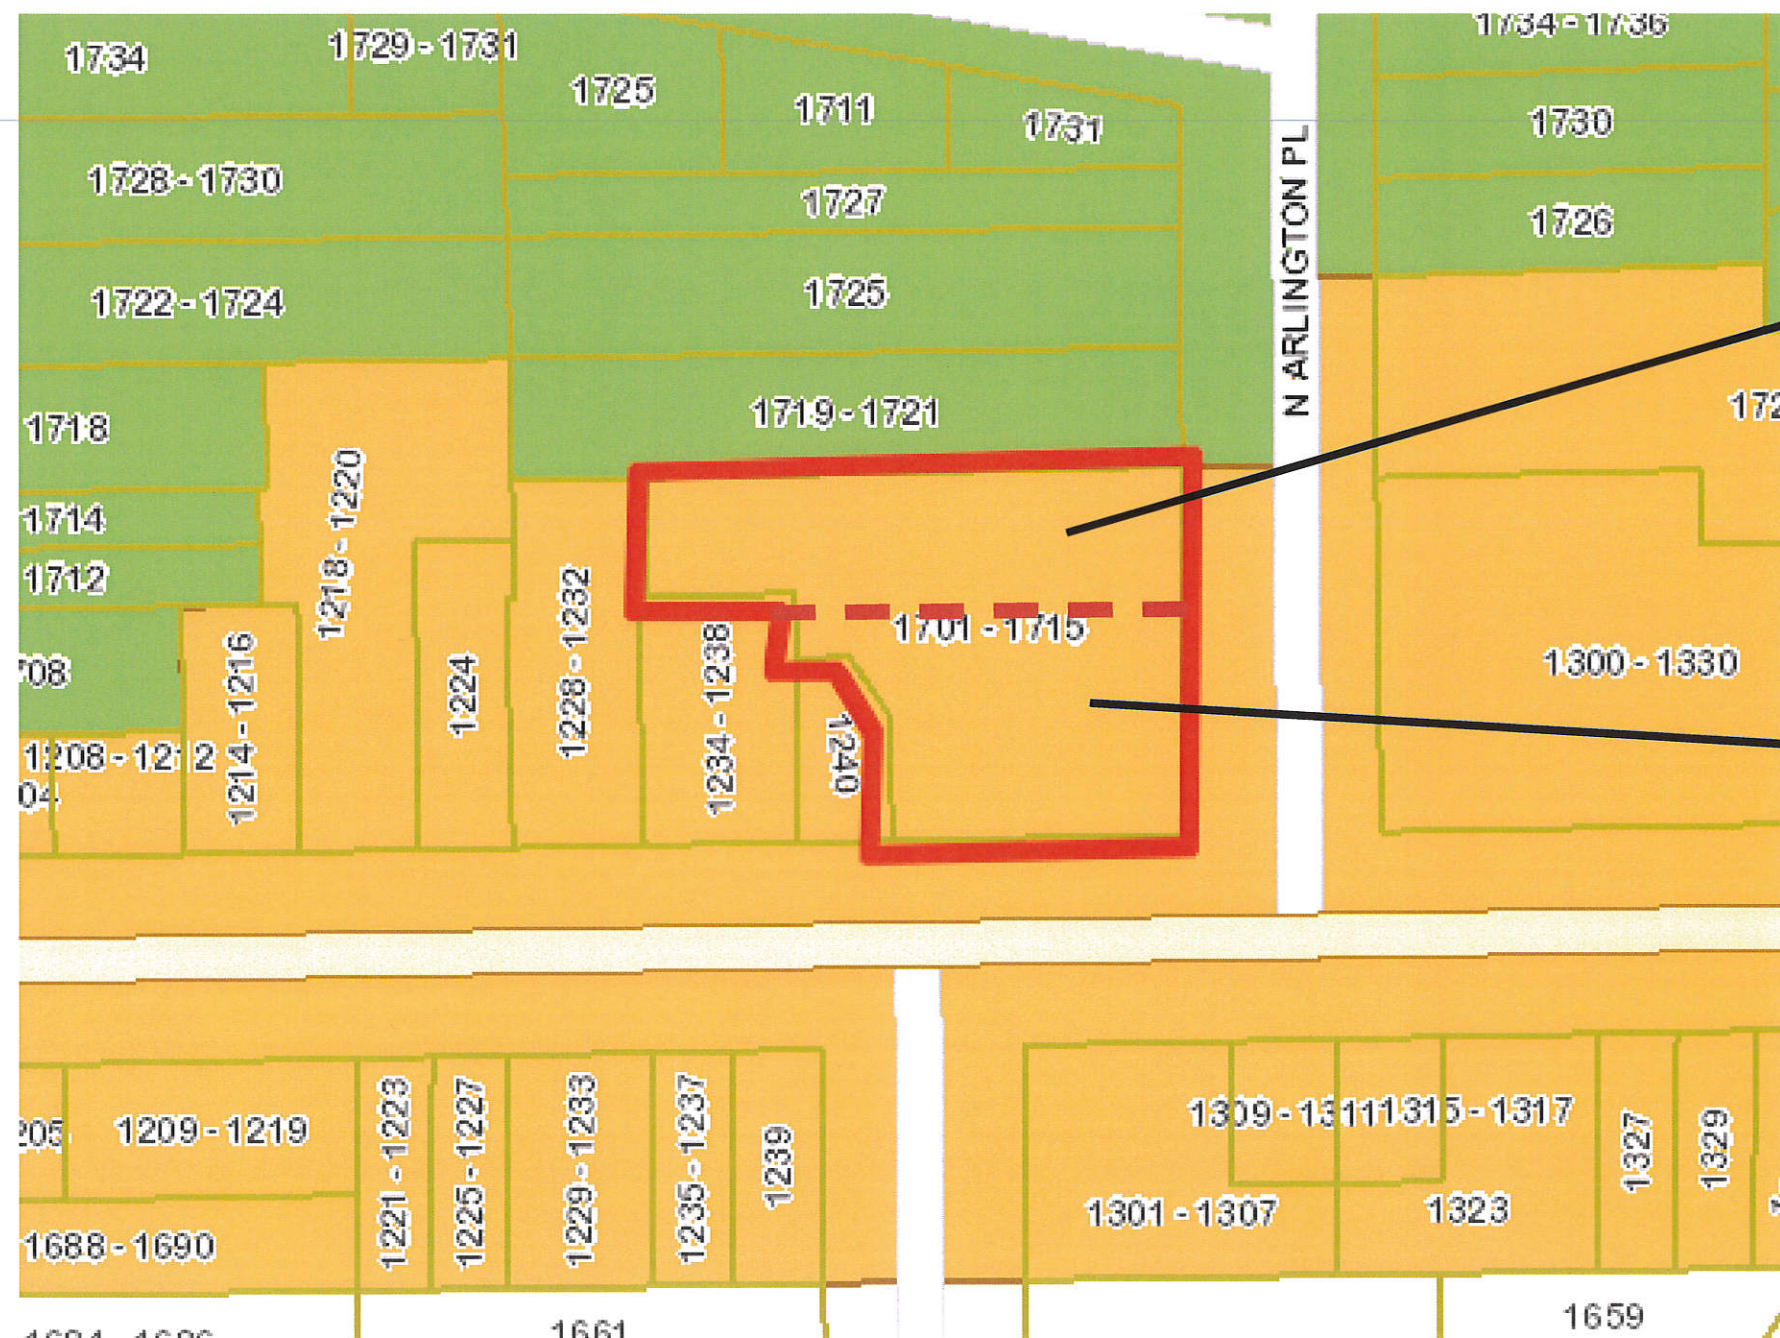

east brady street historic district

DISTRICT BOUNDARIES FROM 1990 BRADY STREET DISTRICT HISTORIC REGISTRATION NOMINATION

east brady street historic district

1713 - 1719 N ARLINGTON PL
HIGH HAT GARAGE

1701 - 1709 N ARLINGTON PL
HIGH HAT & HIGH HAT
GARAGE PROPERTY

EAST BRADY STREET HISTORIC DISTRICT - SHOWN IN GOLD

HIGH HAT GARAGE
1713-1719 N ARLINGTON PLACE