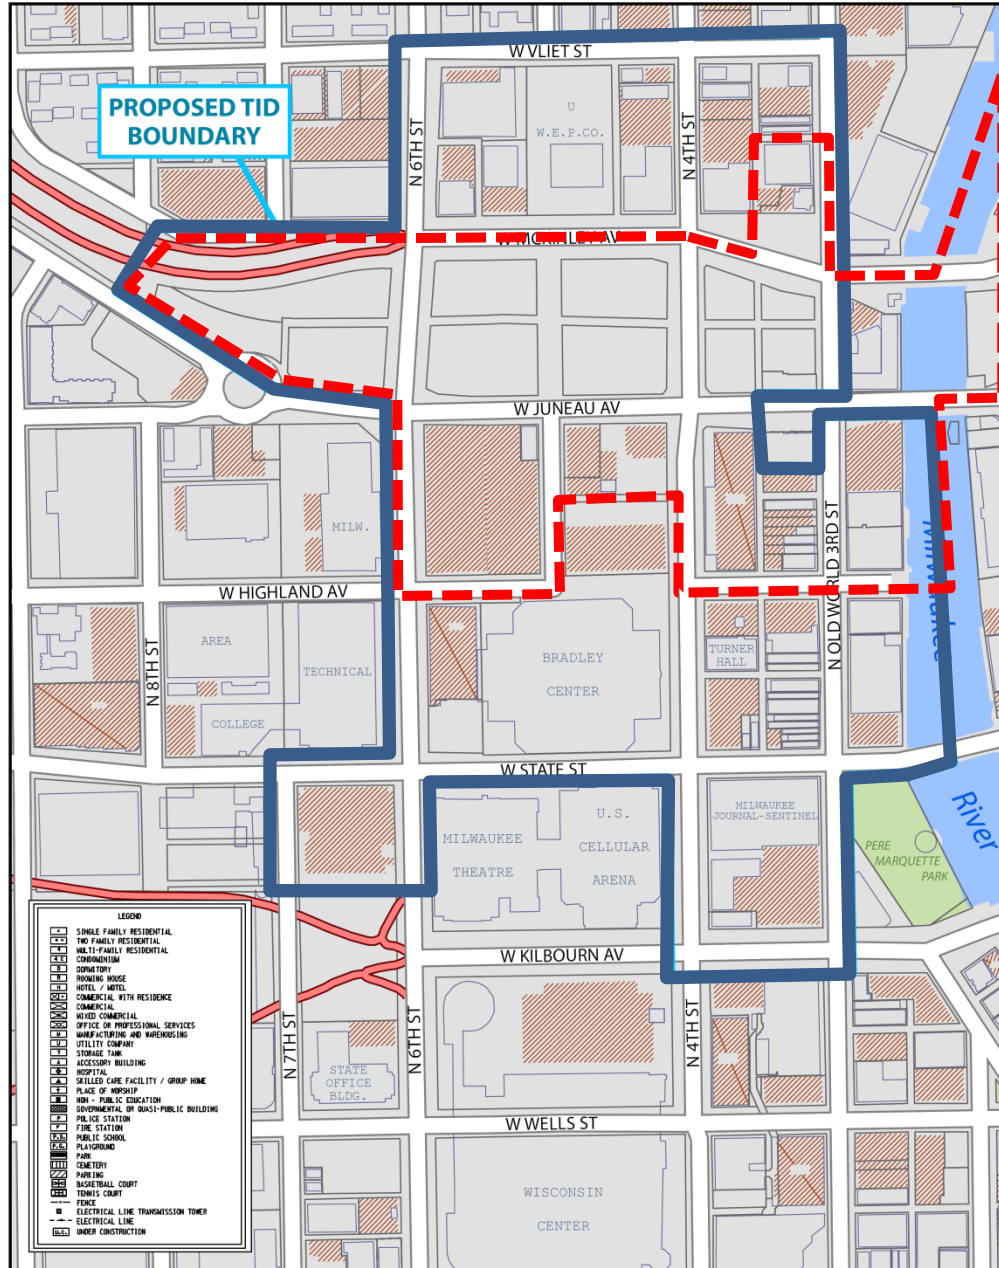

ARENA TID

MAP 1: BOUNDARY AND EXISTING LAND USE

PROPOSED TID BOUNDARY

Existing TID 48: Park East Boundary