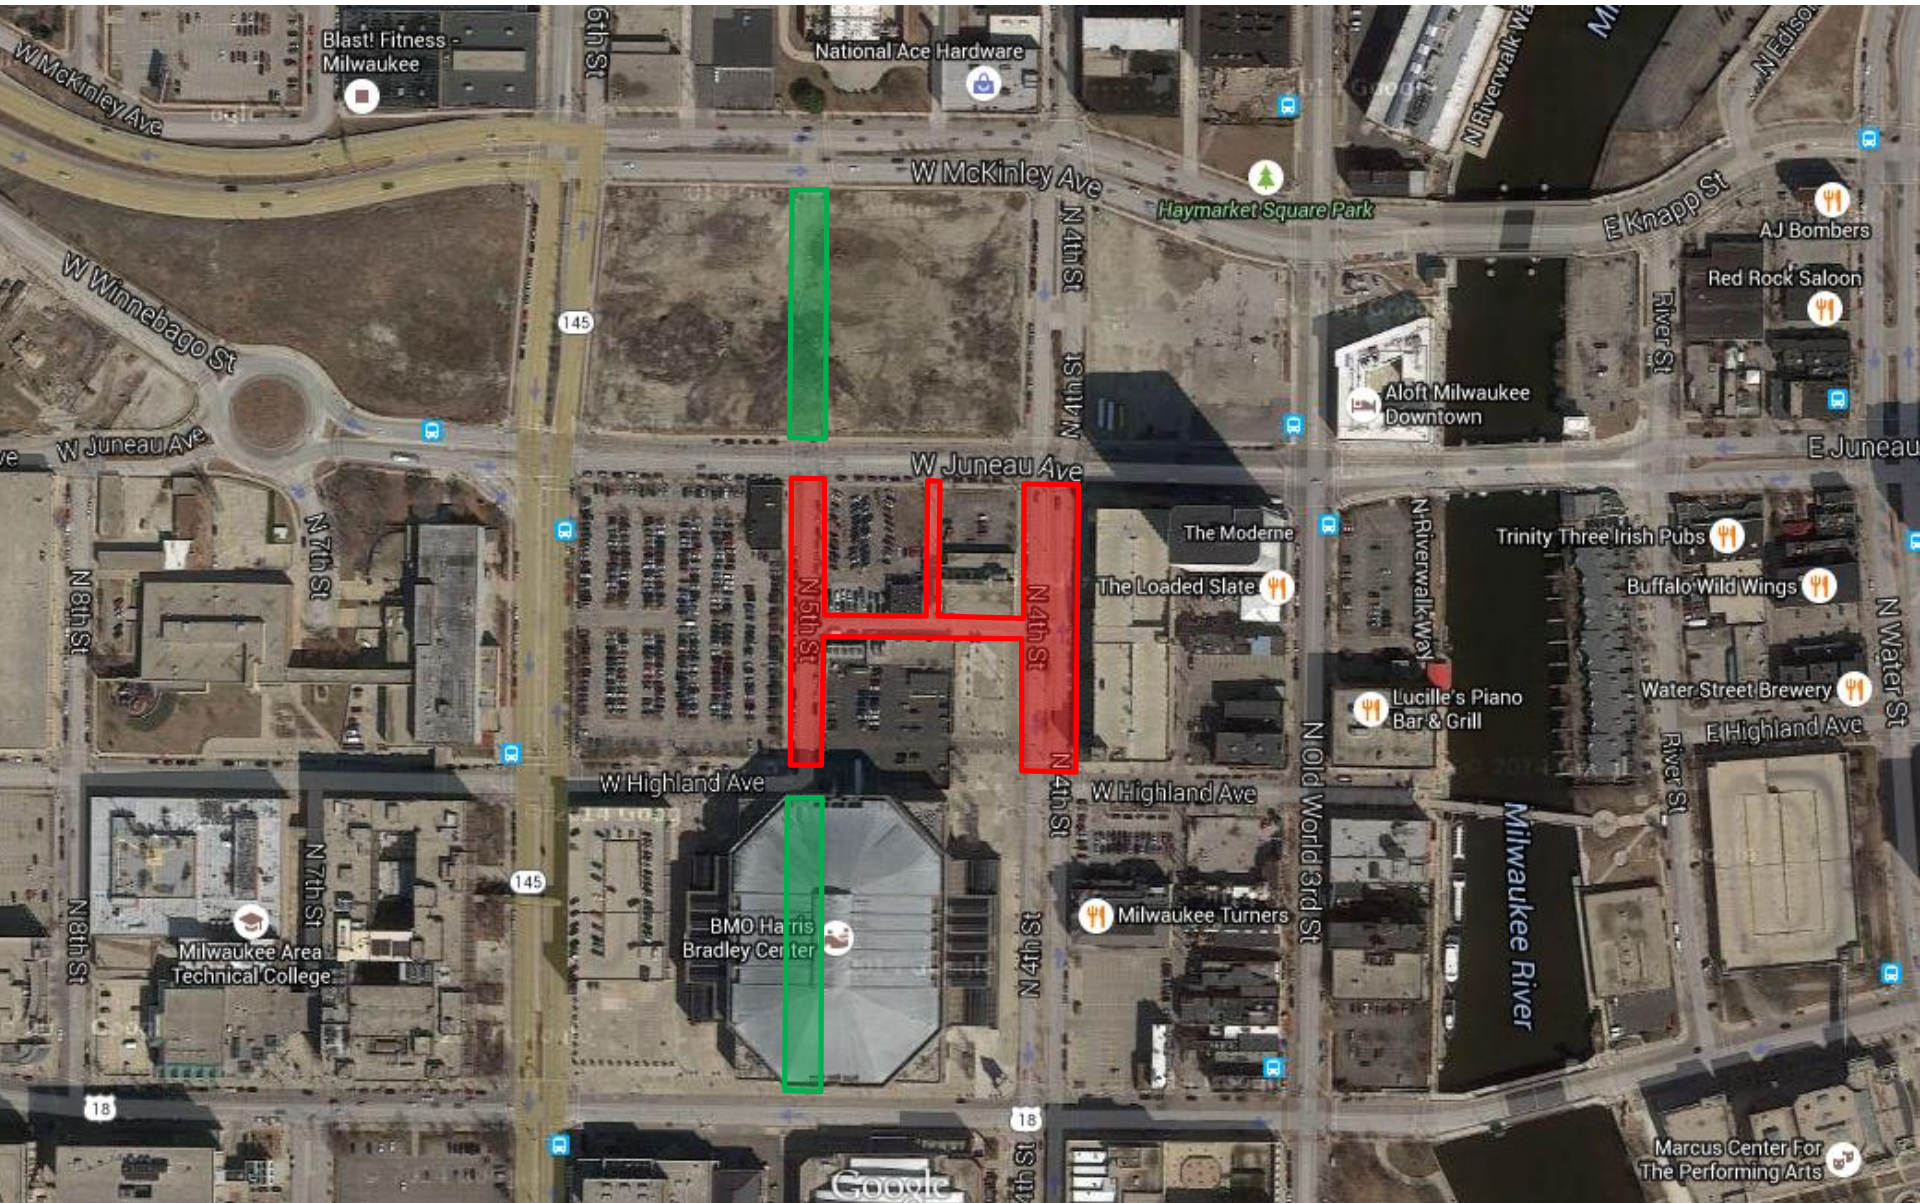

MILWAUKEE ARENA | DEVELOPMENT PLAN BY PHASE

Phase I (2015-2017)
 Phase II (2018-2022)
 Phase III (2023-2027)
 Parcel Boundary

Street/Alley Vacations and Street Dedications

ARENA TID

Prepared by the Department of City Development Planning Division, 26 May 2015
 Source: City of Milwaukee Information & Technology Management Division

MAP 1: BOUNDARY AND EXISTING LAND USE

LEGEND

[Symbol]	SINGLE FAMILY RESIDENTIAL
[Symbol]	TWO FAMILY RESIDENTIAL
[Symbol]	MULTI-FAMILY RESIDENTIAL
[Symbol]	CONDOMINIUM
[Symbol]	DORMITORY
[Symbol]	ROOMING HOUSE
[Symbol]	HOTEL / MOTEL
[Symbol]	COMMERCIAL WITH RESIDENCE
[Symbol]	COMMERCIAL
[Symbol]	MIXED COMMERCIAL
[Symbol]	OFFICE OR PROFESSIONAL SERVICES
[Symbol]	MANUFACTURING AND WAREHOUSING
[Symbol]	UTILITY COMPANY
[Symbol]	STORAGE TANK
[Symbol]	ACCESSORY BUILDING
[Symbol]	HOSPITAL
[Symbol]	SKILLED CARE FACILITY / GROUP HOME
[Symbol]	PLACE OF WORSHIP
[Symbol]	NON - PUBLIC EDUCATION
[Symbol]	GOVERNMENTAL OR QUASI-PUBLIC BUILDING
[Symbol]	POLICE STATION
[Symbol]	FIRE STATION
[Symbol]	PUBLIC SCHOOL
[Symbol]	PLAYGROUND
[Symbol]	PARK
[Symbol]	CEMETERY
[Symbol]	PARKING
[Symbol]	BASKETBALL COURT
[Symbol]	TENNIS COURT
[Symbol]	FENCE
[Symbol]	ELECTRICAL LINE TRANSMISSION TOWER
[Symbol]	ELECTRICAL LINE
[Symbol]	UNDER CONSTRUCTION

ARENA TID

Prepared by the Department of City Development Planning Division, 26 May 2015
 Source: City of Milwaukee Information & Technology Management Division

MAP 1: BOUNDARY AND EXISTING LAND USE

PROPOSED TID BOUNDARY