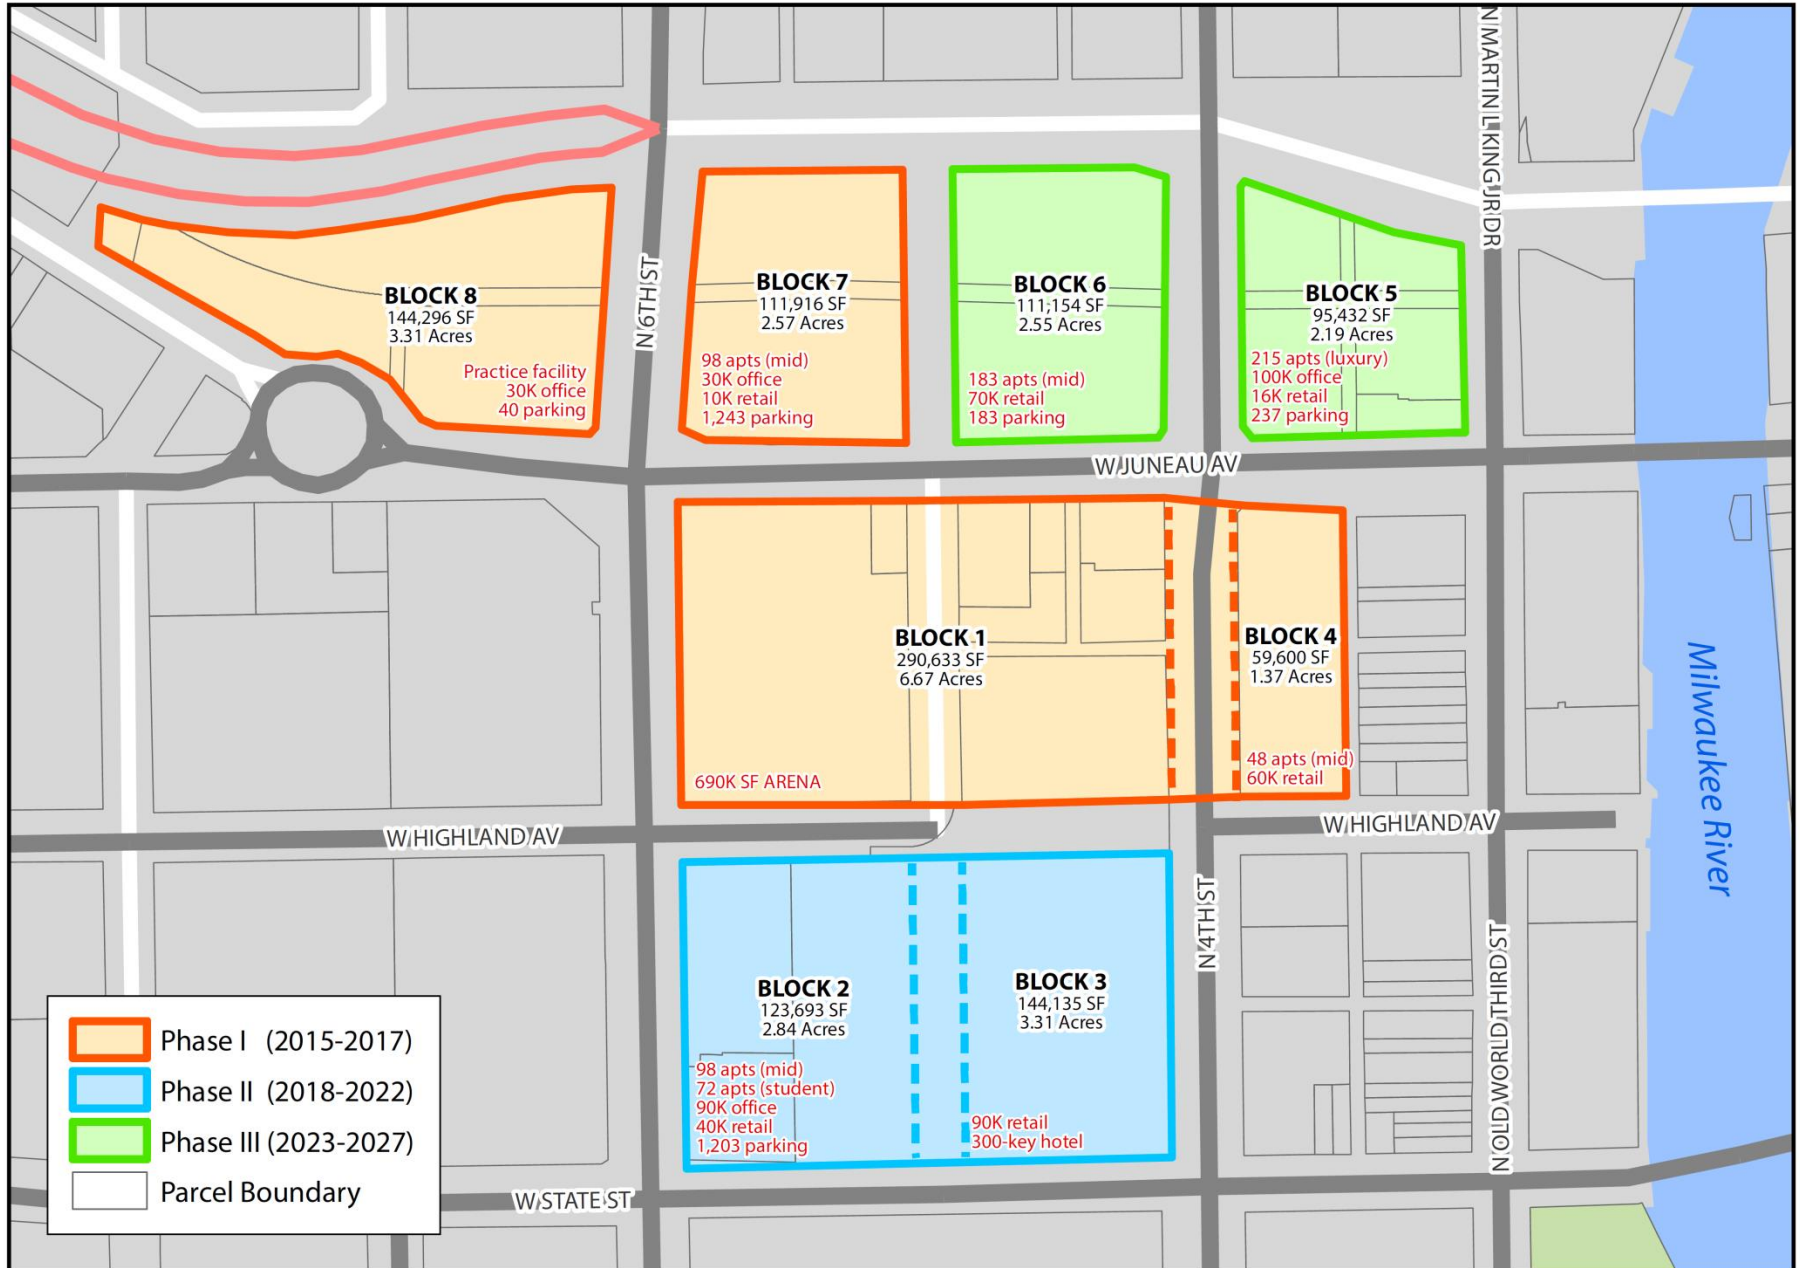

MILWAUKEE ARENA | DEVELOPMENT PLAN BY PHASE

Phase I (2015-2017)
 Phase II (2018-2022)
 Phase III (2023-2027)
 Parcel Boundary

Street/Alley Vacations and Street Dedications

ARENA TID

Prepared by the Department of City Development Planning Division, 26 May 2015
 Source: City of Milwaukee Information & Technology Management Division

MAP 1: BOUNDARY AND EXISTING LAND USE

LEGEND

[Symbol]	SINGLE FAMILY RESIDENTIAL
[Symbol]	TWO FAMILY RESIDENTIAL
[Symbol]	MULTI-FAMILY RESIDENTIAL
[Symbol]	CONDOMINIUM
[Symbol]	DORMITORY
[Symbol]	ROOMING HOUSE
[Symbol]	HOTEL / MOTEL
[Symbol]	COMMERCIAL WITH RESIDENCE
[Symbol]	COMMERCIAL
[Symbol]	MIXED COMMERCIAL
[Symbol]	OFFICE OR PROFESSIONAL SERVICES
[Symbol]	MANUFACTURING AND WAREHOUSING
[Symbol]	UTILITY COMPANY
[Symbol]	STORAGE TANK
[Symbol]	ACCESSORY BUILDING
[Symbol]	HOSPITAL
[Symbol]	SKILLED CARE FACILITY / GROUP HOME
[Symbol]	PLACE OF WORSHIP
[Symbol]	NON - PUBLIC EDUCATION
[Symbol]	GOVERNMENTAL OR QUASI-PUBLIC BUILDING
[Symbol]	POLICE STATION
[Symbol]	FIRE STATION
[Symbol]	PUBLIC SCHOOL
[Symbol]	PLAYGROUND
[Symbol]	PARK
[Symbol]	CEMETERY
[Symbol]	PARKING
[Symbol]	BASKETBALL COURT
[Symbol]	TENNIS COURT
[Symbol]	FENCE
[Symbol]	ELECTRICAL LINE TRANSMISSION TOWER
[Symbol]	ELECTRICAL LINE
[Symbol]	UNDER CONSTRUCTION

ARENA TID

Prepared by the Department of City Development Planning Division, 26 May 2015
 Source: City of Milwaukee Information & Technology Management Division

MAP 1: BOUNDARY AND EXISTING LAND USE

PROPOSED TID BOUNDARY