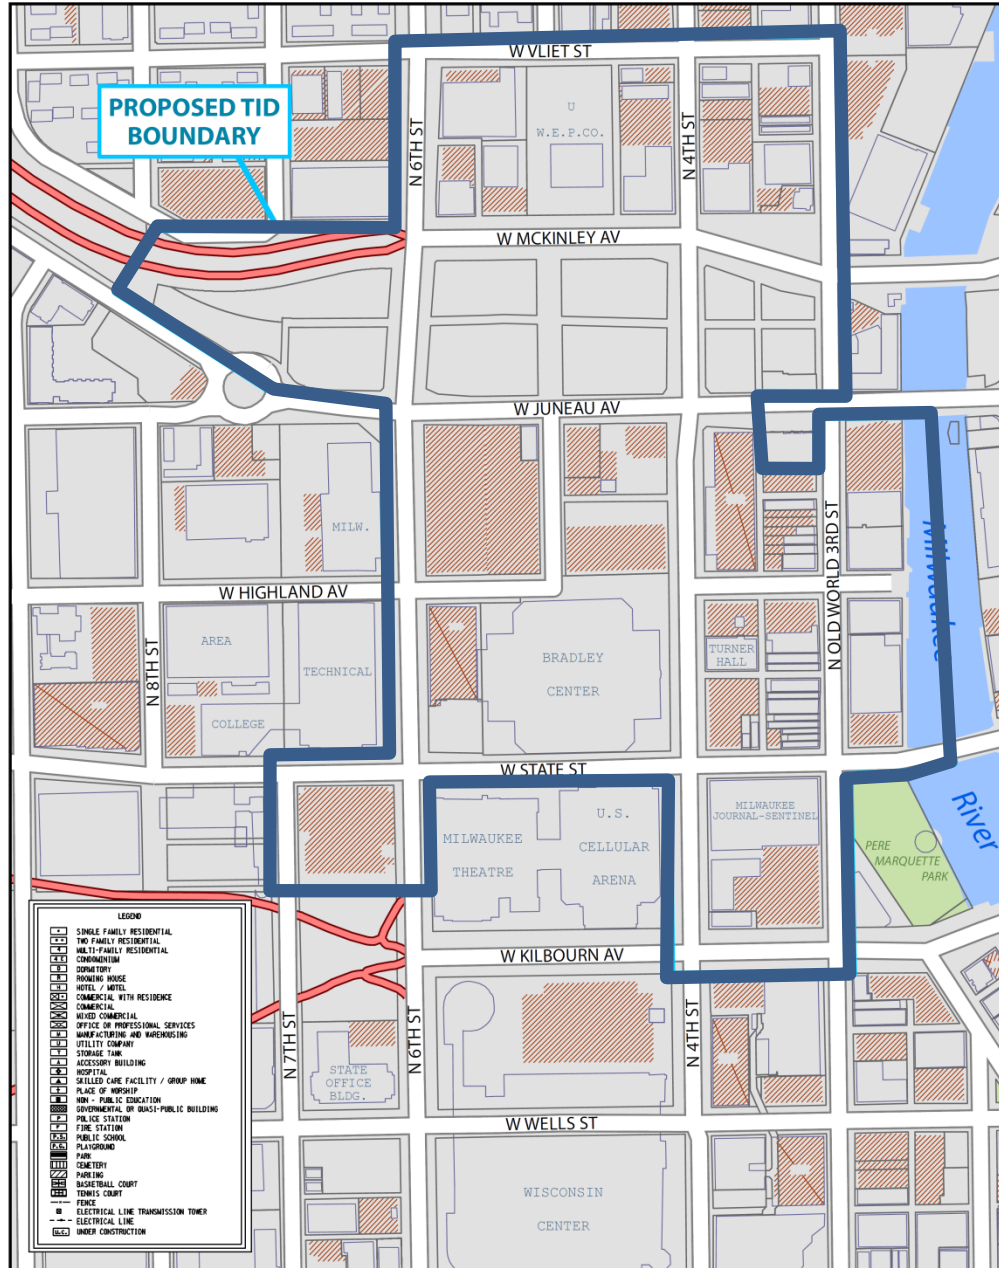

ARENA TID

MAP 1: BOUNDARY AND EXISTING LAND USE