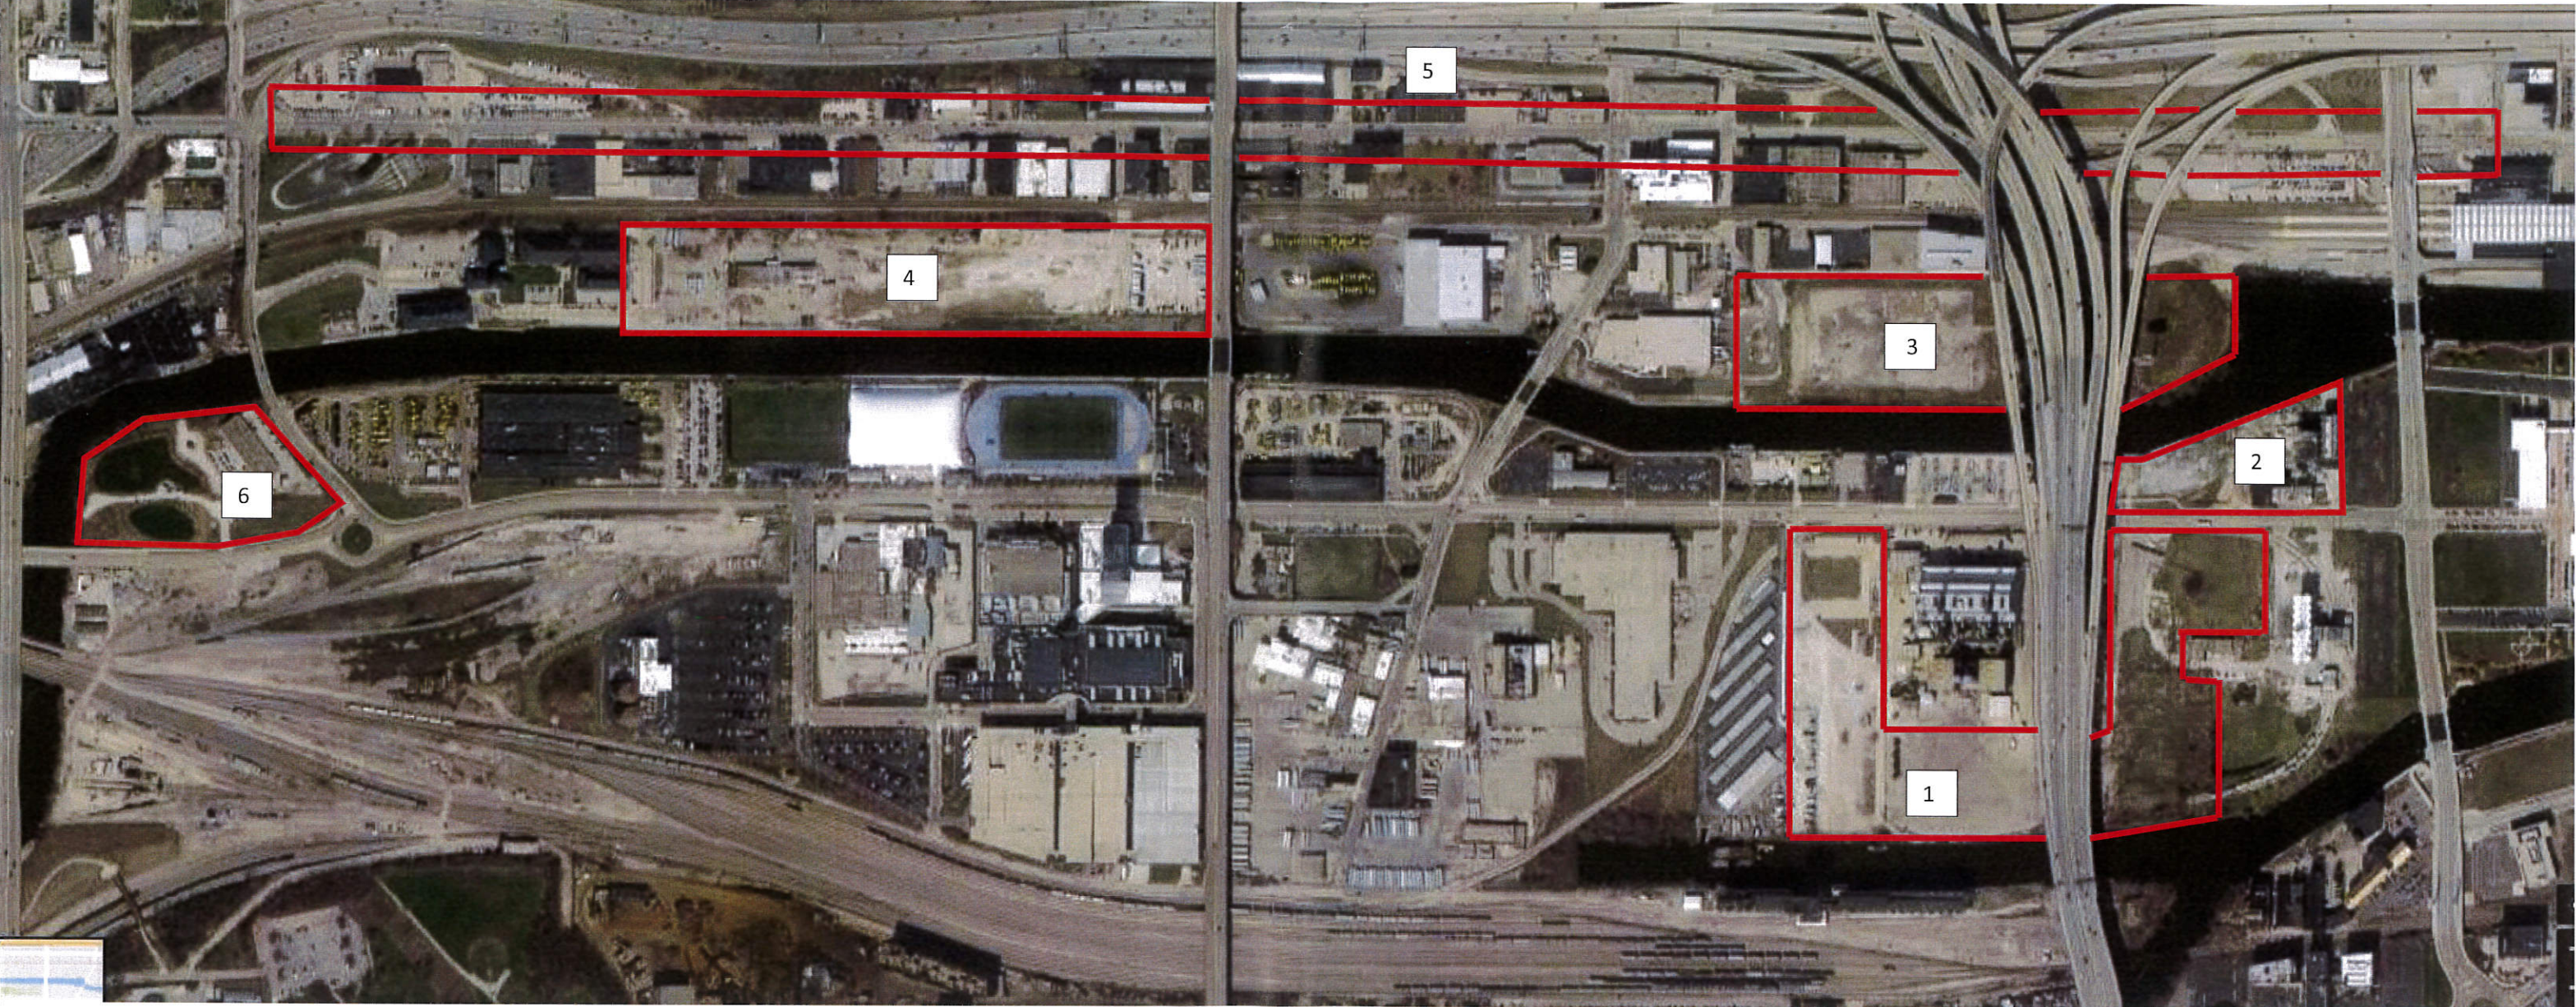

UWM VALLEY CHARRETTE SITES

- 1. We Energies Consolidated Parcels
- 2. St. Mary's – 712-880 W Canal Street
- 3. Kneeland Properties – 260 N 12th and 825 W Hinman Streets
- 4. City Lights PD – 1601 – 2215 W Mt Vernon Avenue
- 5. St. Paul Avenue
- 6. Former MMSD Site – 199 N 25th Street