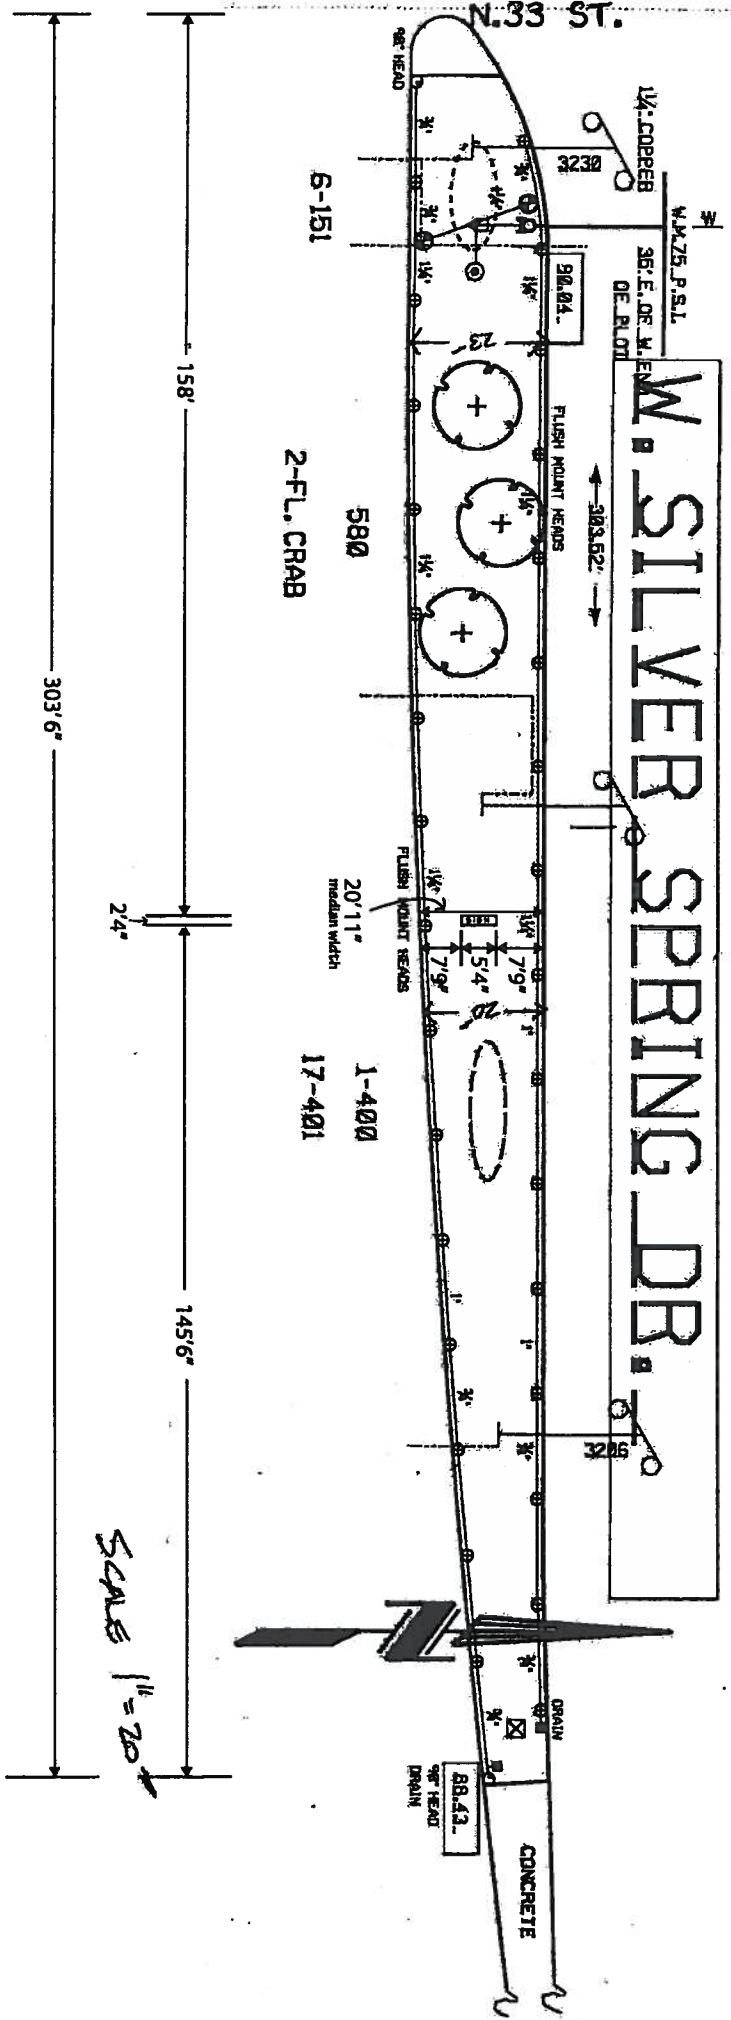

33rd
158'

Sign icon reflects size of concrete pad
Metal sign to sit in middle of pad

SCALE 1" = 20'