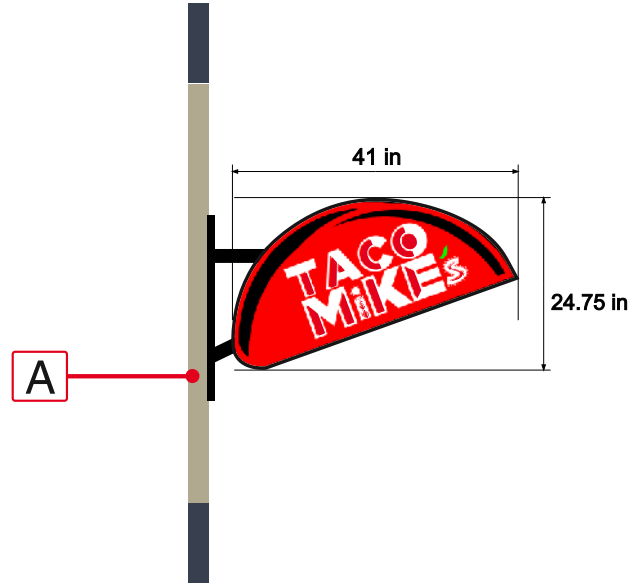

Wall Sign

JOB DETAILS:

A - Routed aluminum sign, internally illuminated

-  TBD
-  Black
-  White
-  TBD

- Customer Pickup
- Signworks Deliver
- Installed
- Other _____
- Ship To _____

Customer Name: Taco Mike	Sales Representative: Dan Schaefer
Customer Address: Milwaukee	Designer: Jim
Job Location: Same	File: By Name: Taco Mike/ Wall Sign