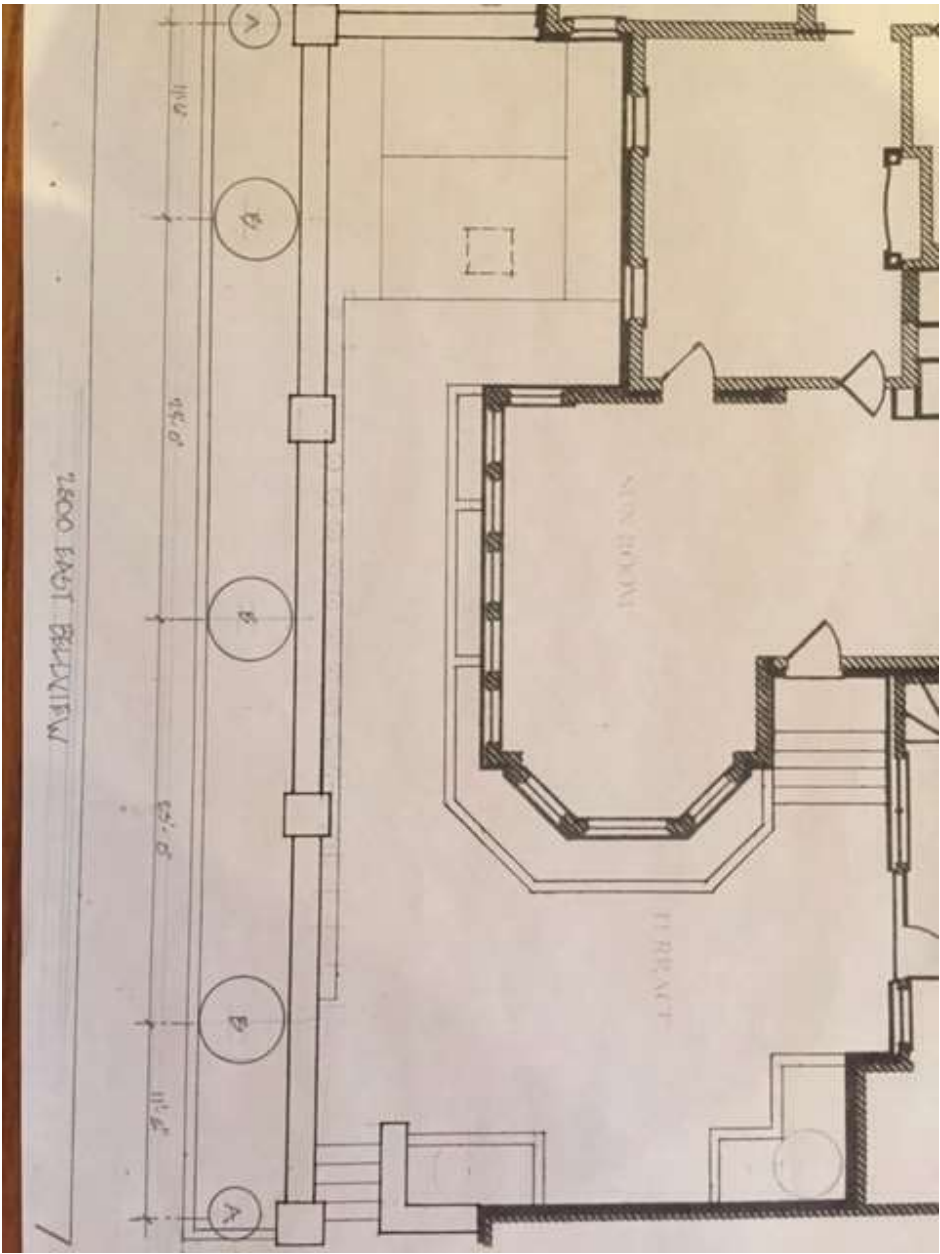

2604 N Lake Dr. Belleview Landscape Plan

Plan

Plant Listing:

A Moon Glow Juniper

B Cleveland Select Flowering Pear Tree

Cleveland Select Pear Tree

About Cleveland Select Flowering Pear Tree...

Cleveland Select Flowering Pear is a beautiful tree with dark, glossy green leaves and white flowers in Summer, and a brilliant orange color in Fall. It has an approximate height of 30 feet, and spread of 15 to 18 feet.

Grows in zones: 5 - 10

Moon Glow Juniper

Plant Hardiness Zones 3-7

Mature Height
10-15 feet

Mature Width
4-6 feet

Sunlight
Full Sun

Soil Conditions
Medium

Drought Tolerance
High