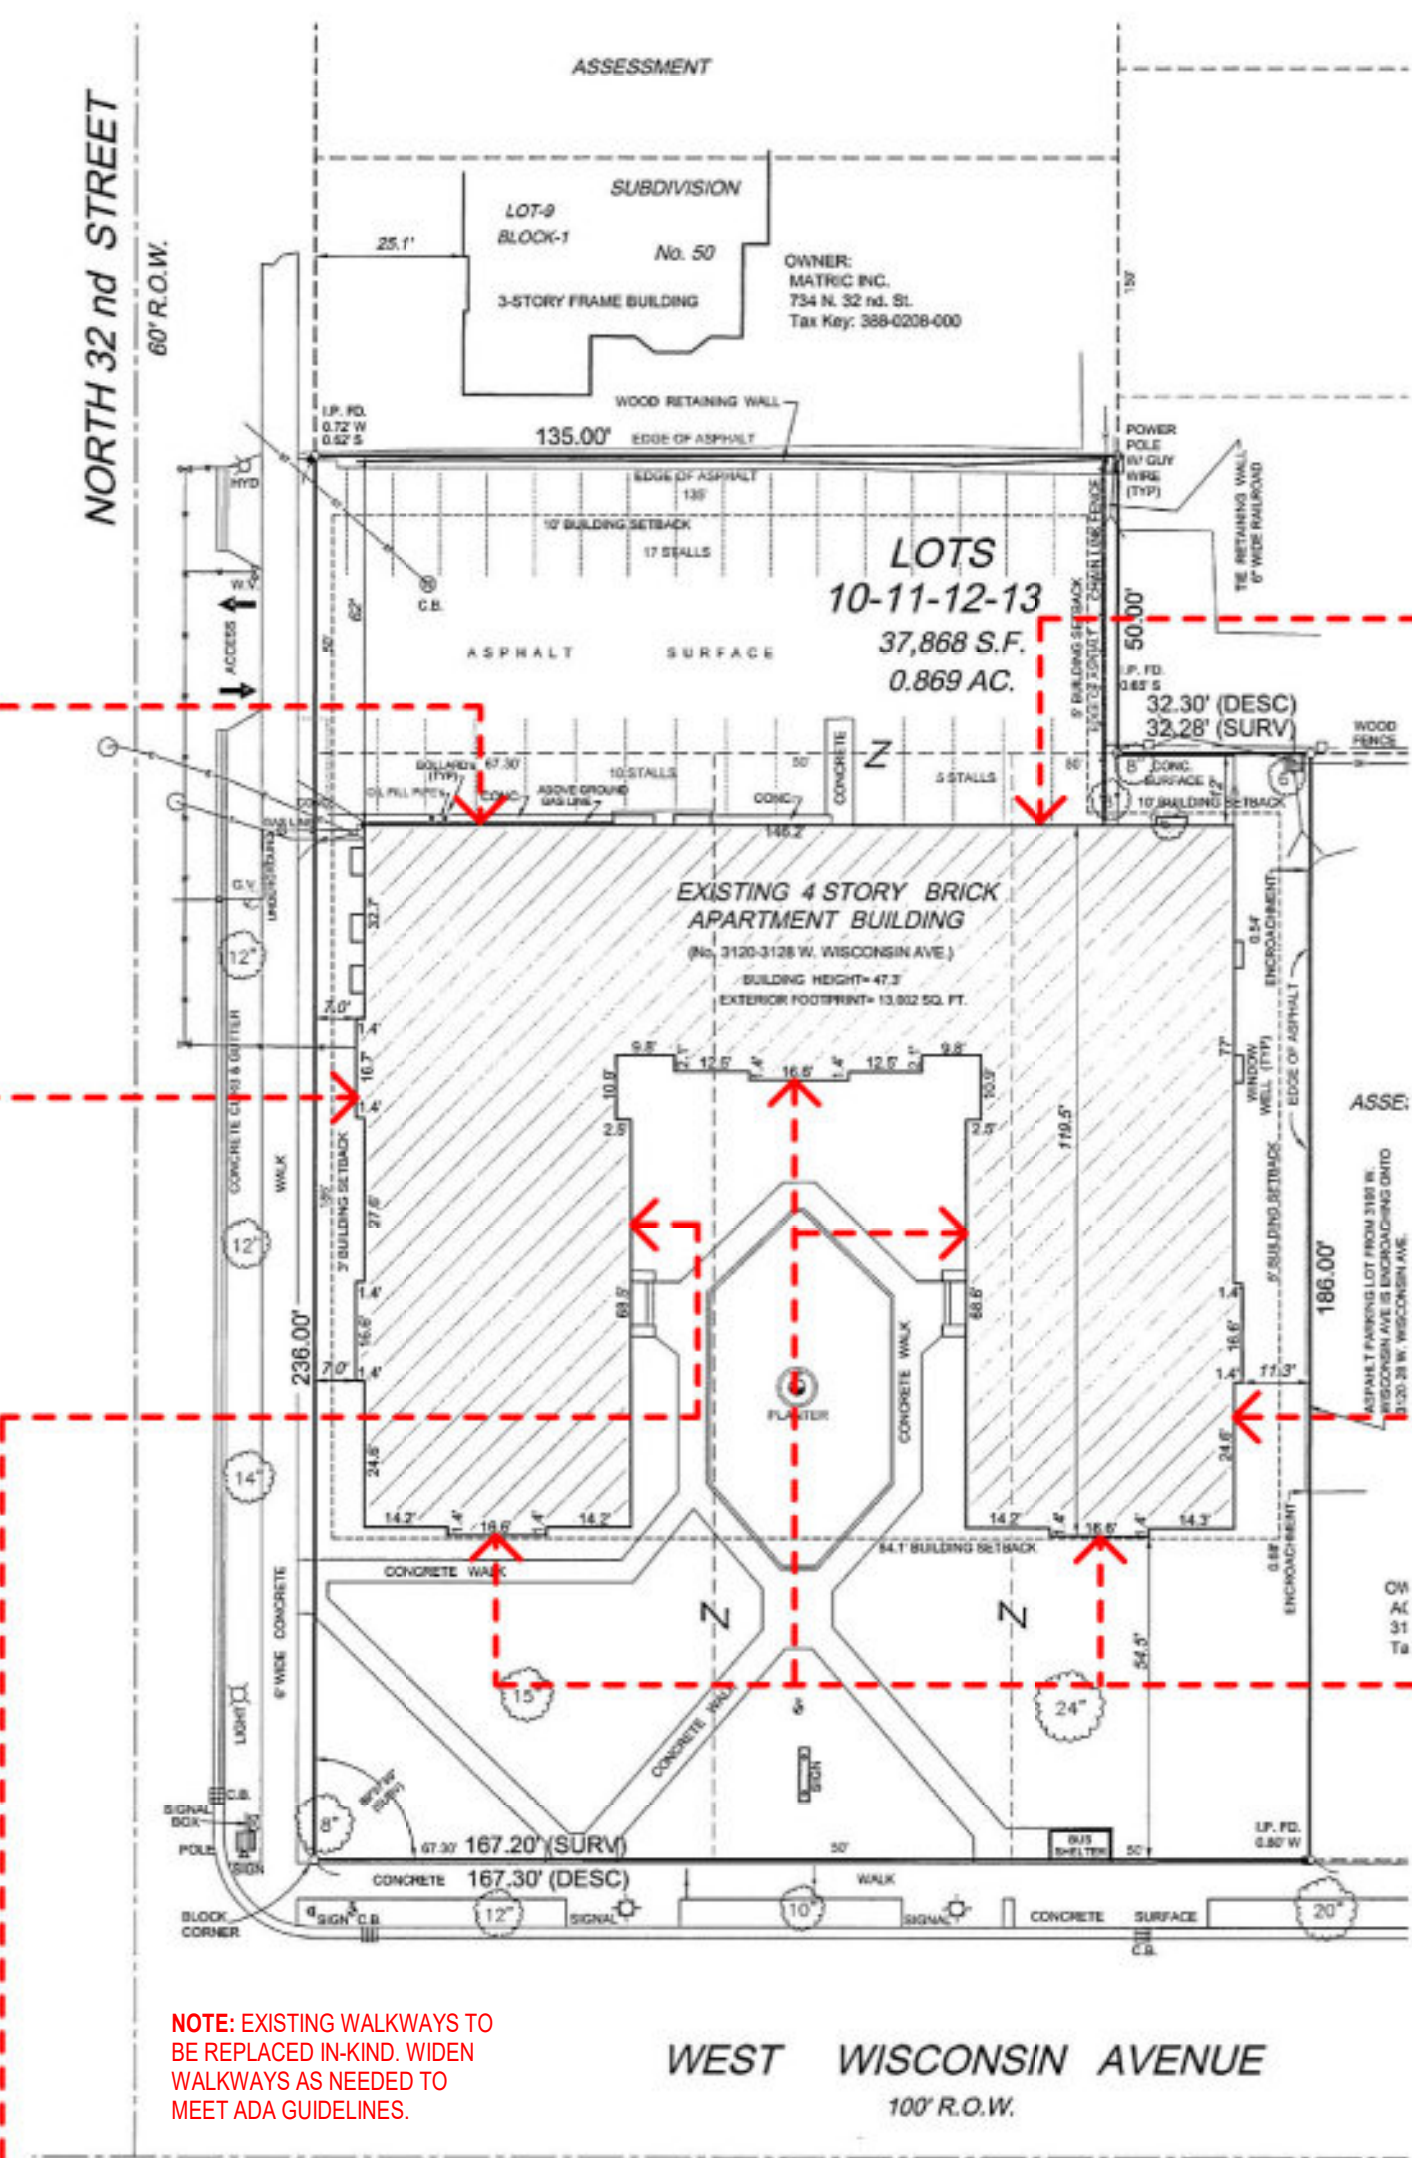

EAST FACADE