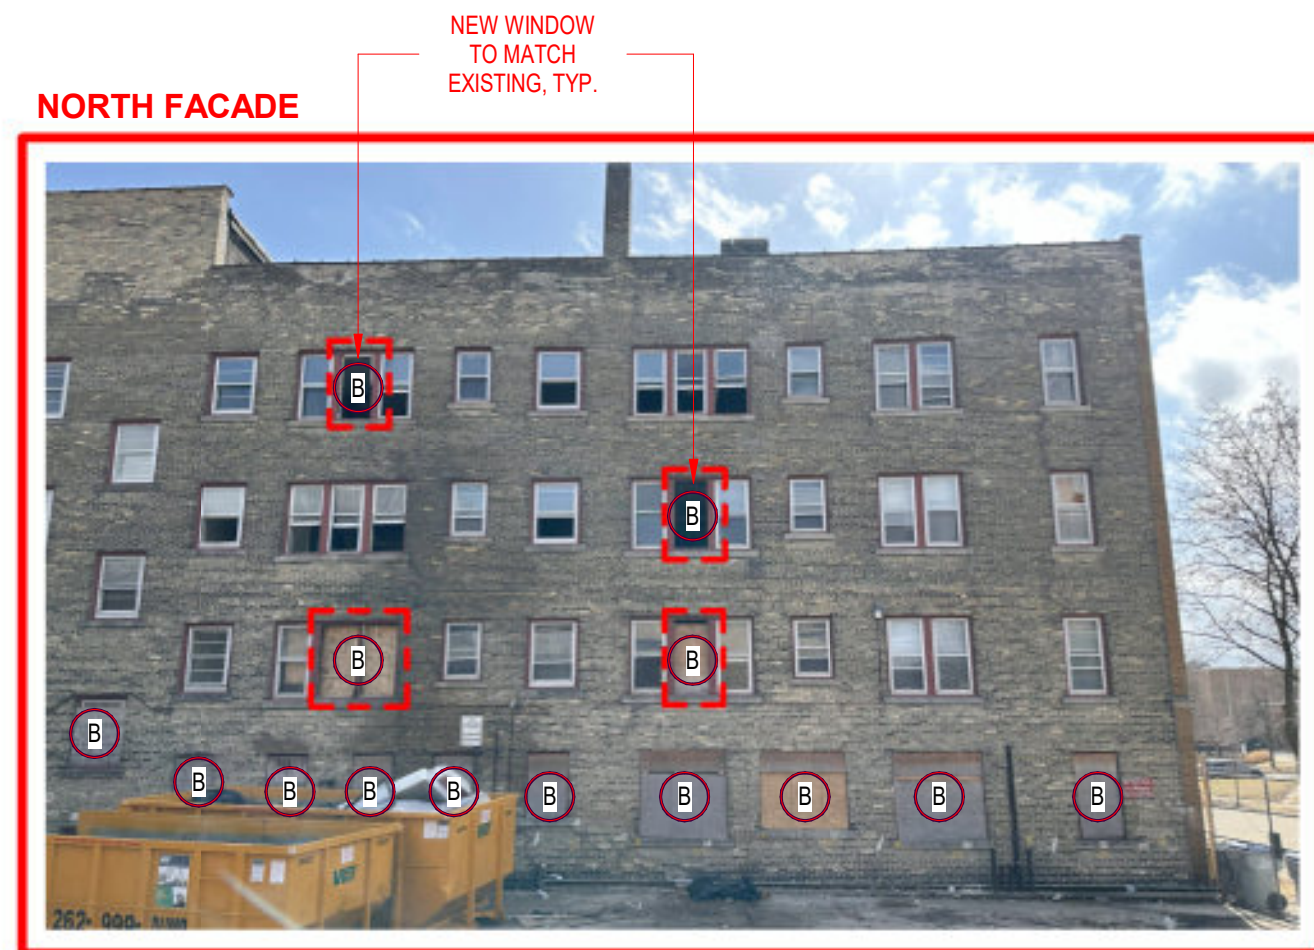

## WINDOW KEY LEGEND

- (A) 6 OVER 1 WINDOW, REPAIR OR MATCH EXISTING.
- (B) 1 OVER 1 WINDOW, REPAIR OR MATCH EXISTING.

## NORTH FACADE