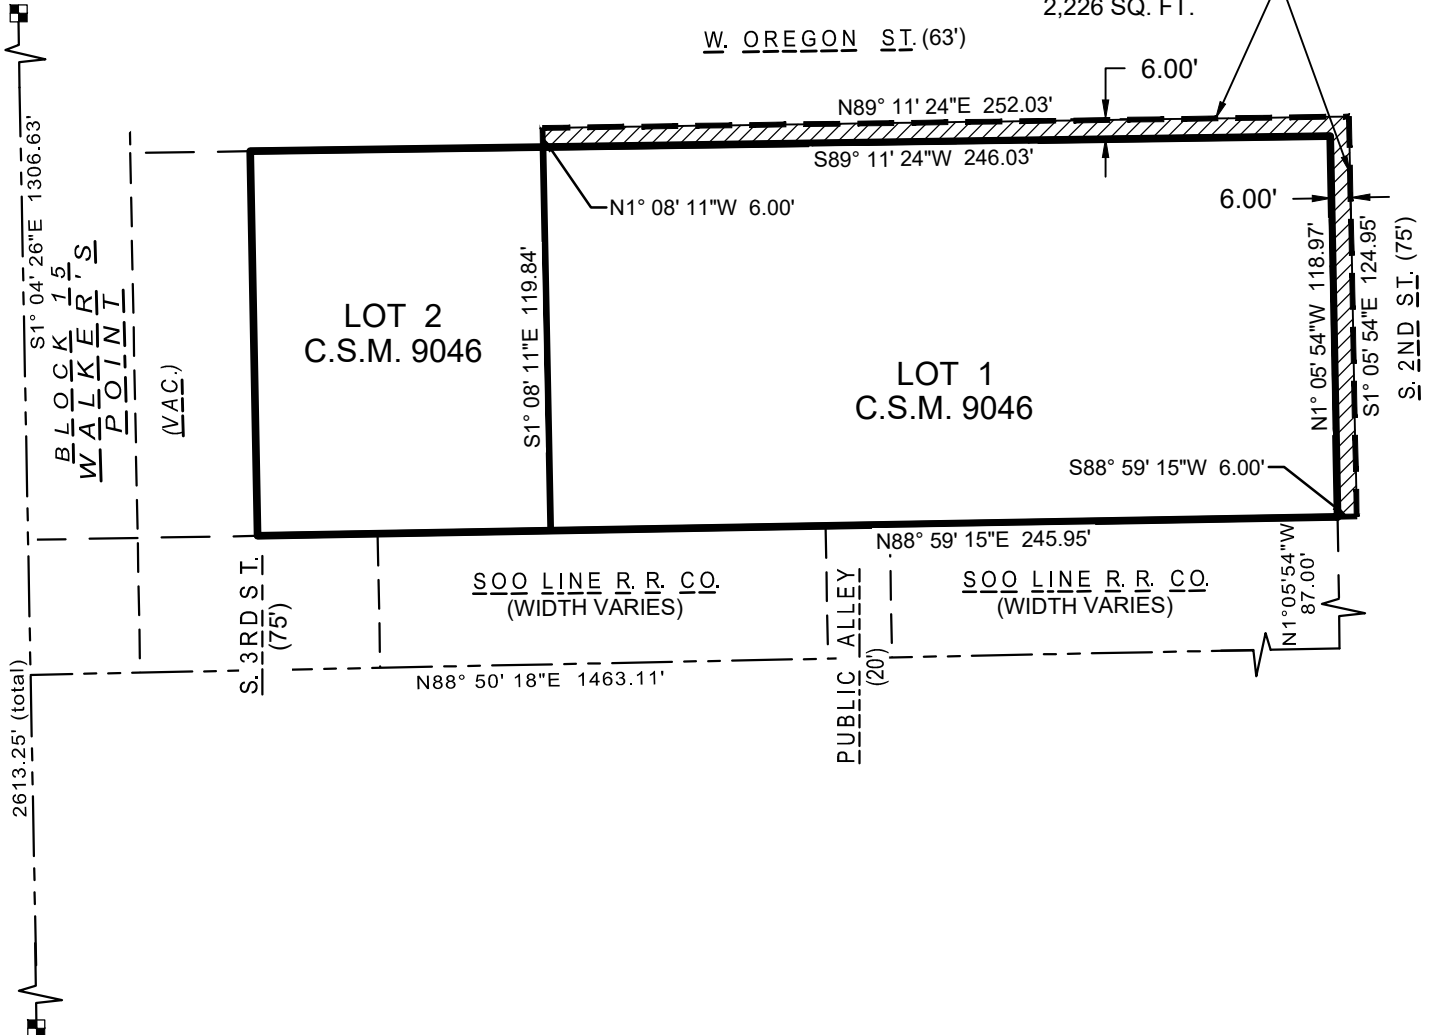

B L O C K 1 1  
W A L K E R ' S  
P O I N T

NW COR.  
NE 1/4  
SEC. 32-7-22  
BRASS CAP  
IN CONC.

SW COR.  
NE 1/4  
SEC. 32-7-22  
BRASS  
CAP IN CONC.

GRAPHIC SCALE

www.thesigmagroup.com  
1300 West Canal Street  
Milwaukee, WI 53233  
Phone: 414-643-4200  
Fax: 414-643-4210

**AIR RIGHTS SPACE**

THE YARDS APARTMENTS  
223 W. OREGON ST.