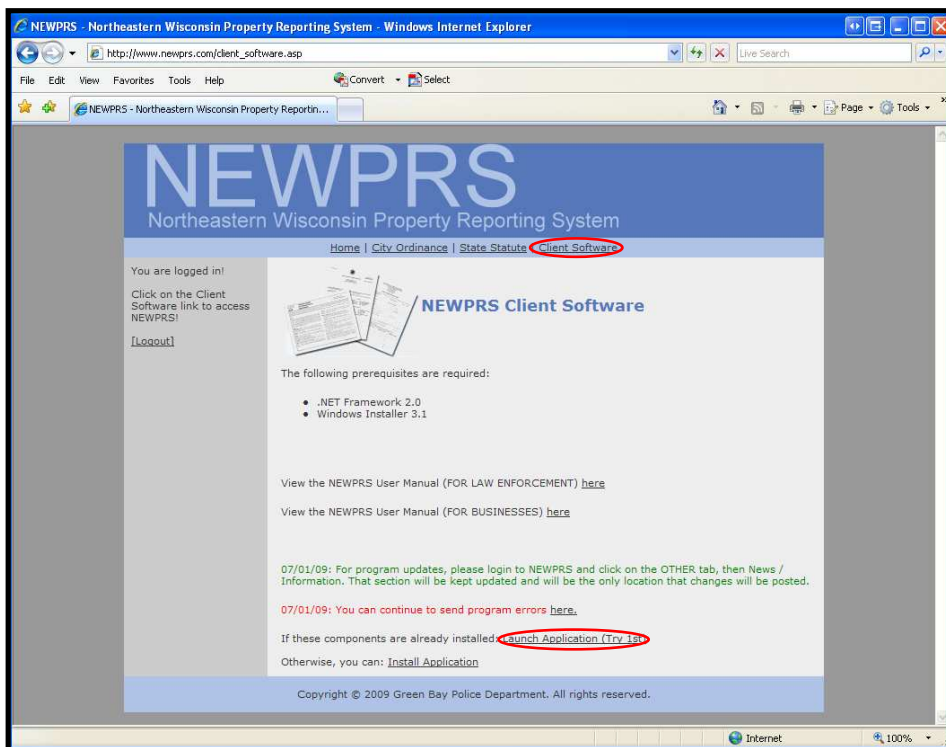

SECOND HAND DEALER SEARCH

- 1) Log into the NEWPRS System: www.newprs.com
 - a) Username -
 - b) Password -

- 2) Once “logged in” click on “Client Software”
- 3) Then click on “Launch Application”

4) Using the same username & password, press the “Login” button or hit enter

5) Click on the “Searches” tab

6) Click on “Instant Search”

a) Enter your search criteria into one or all of the selections (**Transaction, Seller, Jewelry, Other Article, or Firearm**) Remember, your search will contain more or less information depending on the detail level of your search, i.e under “*Item Description*” if you have a stolen 1976 Muskego High class ring and type in class ring, you may get hundreds of results. If you type in just 1976 or Muskego it will narrow your search results greatly. You can also narrow the time frame under “*Transaction*”