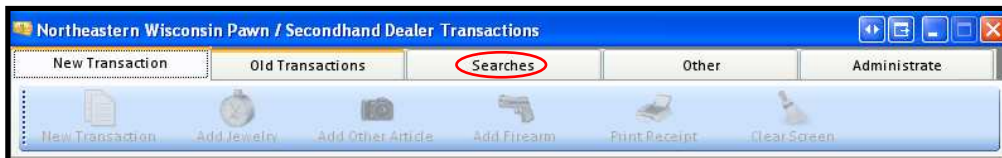

SECOND HAND DEALER SEARCH

- 1) Log into the NEWPRS System: www.newprs.com
 - a) Username -
 - b) Password -

- 2) Once “logged in” click on “Client Software”
- 3) Then click on “Launch Application”

4) Using the same username & password, press the “Login” button or hit enter

5) Click on the “Searches” tab

6) Click on “Instant Search”

a) Enter your search criteria into one or all of the selections (**Transaction, Seller, Jewelry, Other Article, or Firearm**) Remember, your search will contain more or less information depending on the detail level of your search, i.e under “*Item Description*” if you have a stolen 1976 Muskego High class ring and type in class ring, you may get hundreds of results. If you type in just 1976 or Muskego it will narrow your search results greatly. You can also narrow the time frame under “*Transaction*”