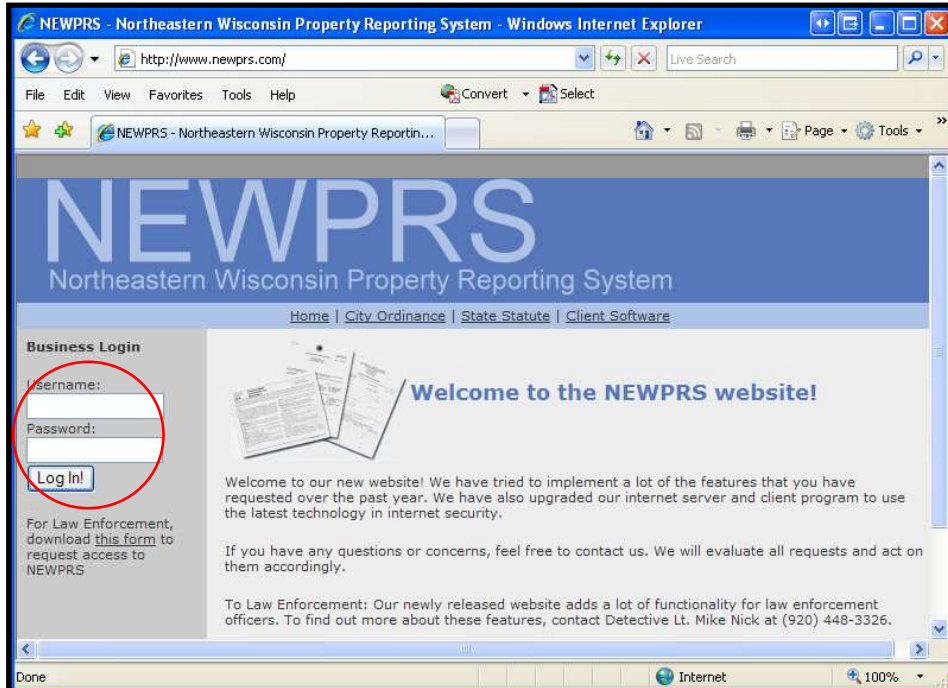

SECOND HAND DEALER SEARCH

- 1) Log into the NEWPRS System: www.newprs.com
 - a) Username -
 - b) Password -

- 2) Once “logged in” click on “Client Software”
- 3) Then click on “Launch Application”

4) Using the same username & password, press the “Login” button or hit enter

5) Click on the “Searches” tab

6) Click on “Instant Search”

a) Enter your search criteria into one or all of the selections (**Transaction, Seller, Jewelry, Other Article, or Firearm**) Remember, your search will contain more or less information depending on the detail level of your search, i.e under “*Item Description*” if you have a stolen 1976 Muskego High class ring and type in class ring, you may get hundreds of results. If you type in just 1976 or Muskego it will narrow your search results greatly. You can also narrow the time frame under “*Transaction*”