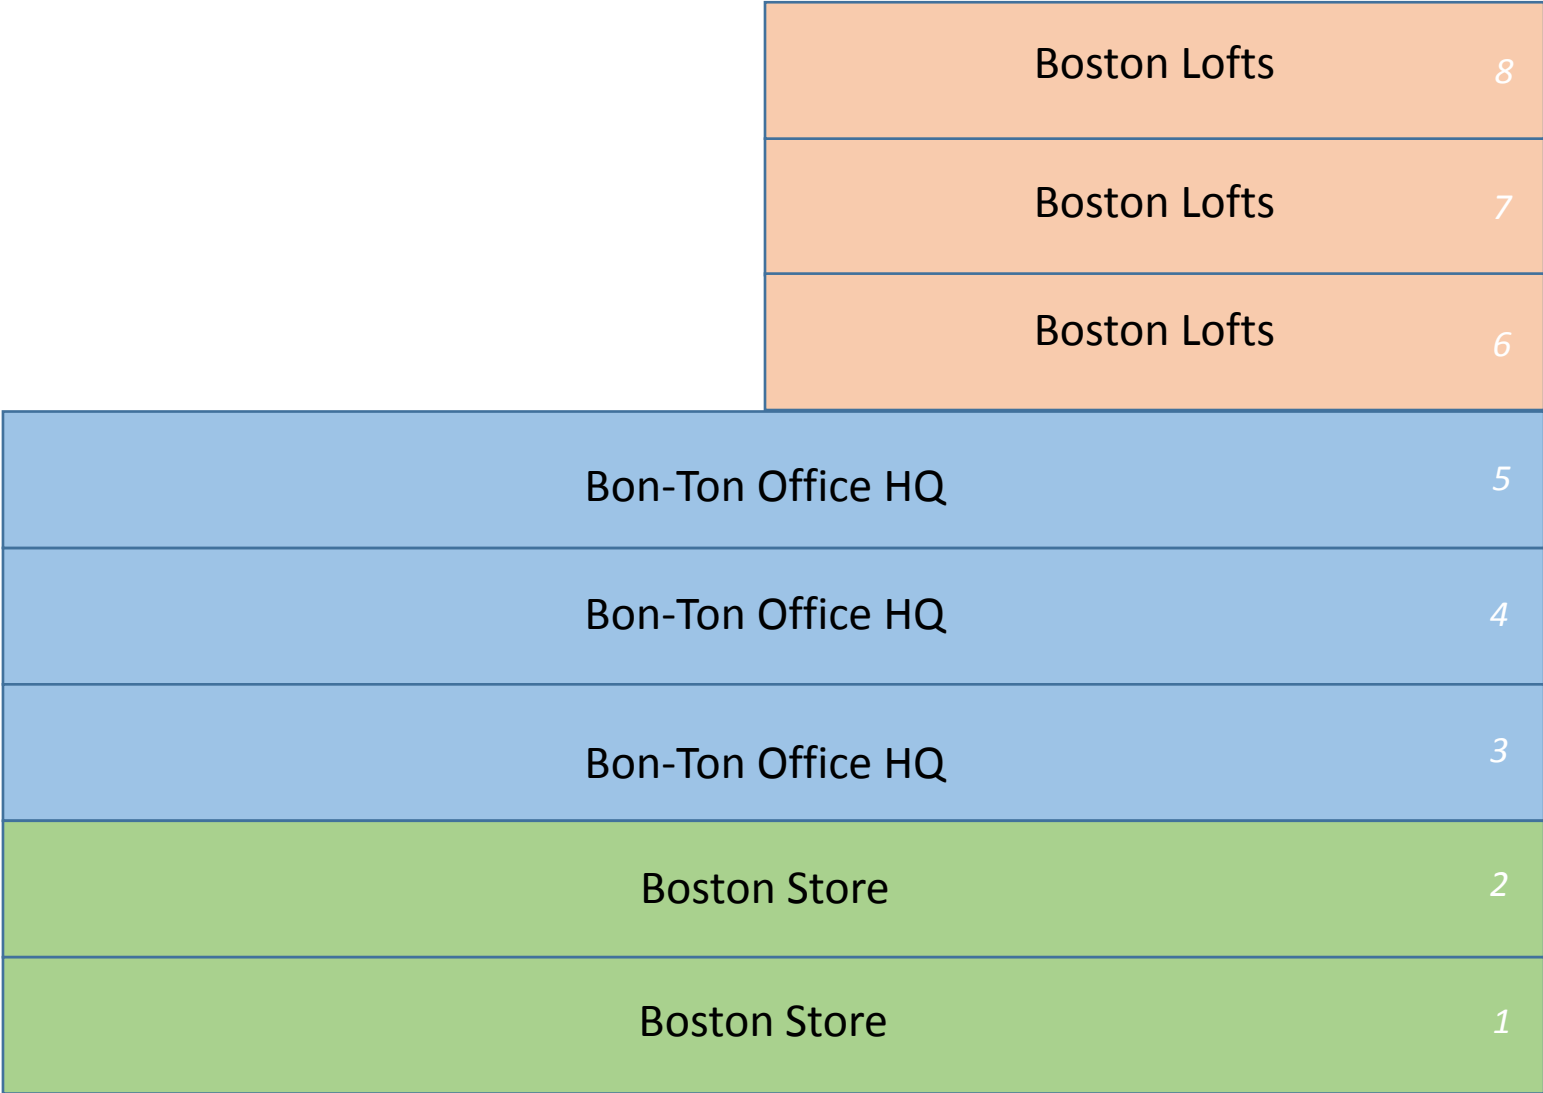

Current Layout

Wisconsin Avenue

Michigan Street

4th Street

Proposed Layout

Wisconsin Avenue

4th Street

Michigan Street

First Floor

4th Street

Second Floor

Third Floor

Wisconsin Avenue

Michigan Street

4th Street

Existing Michigan Street Level

Existing 4th/Michigan Corner Street Level

Existing 4th Street Level