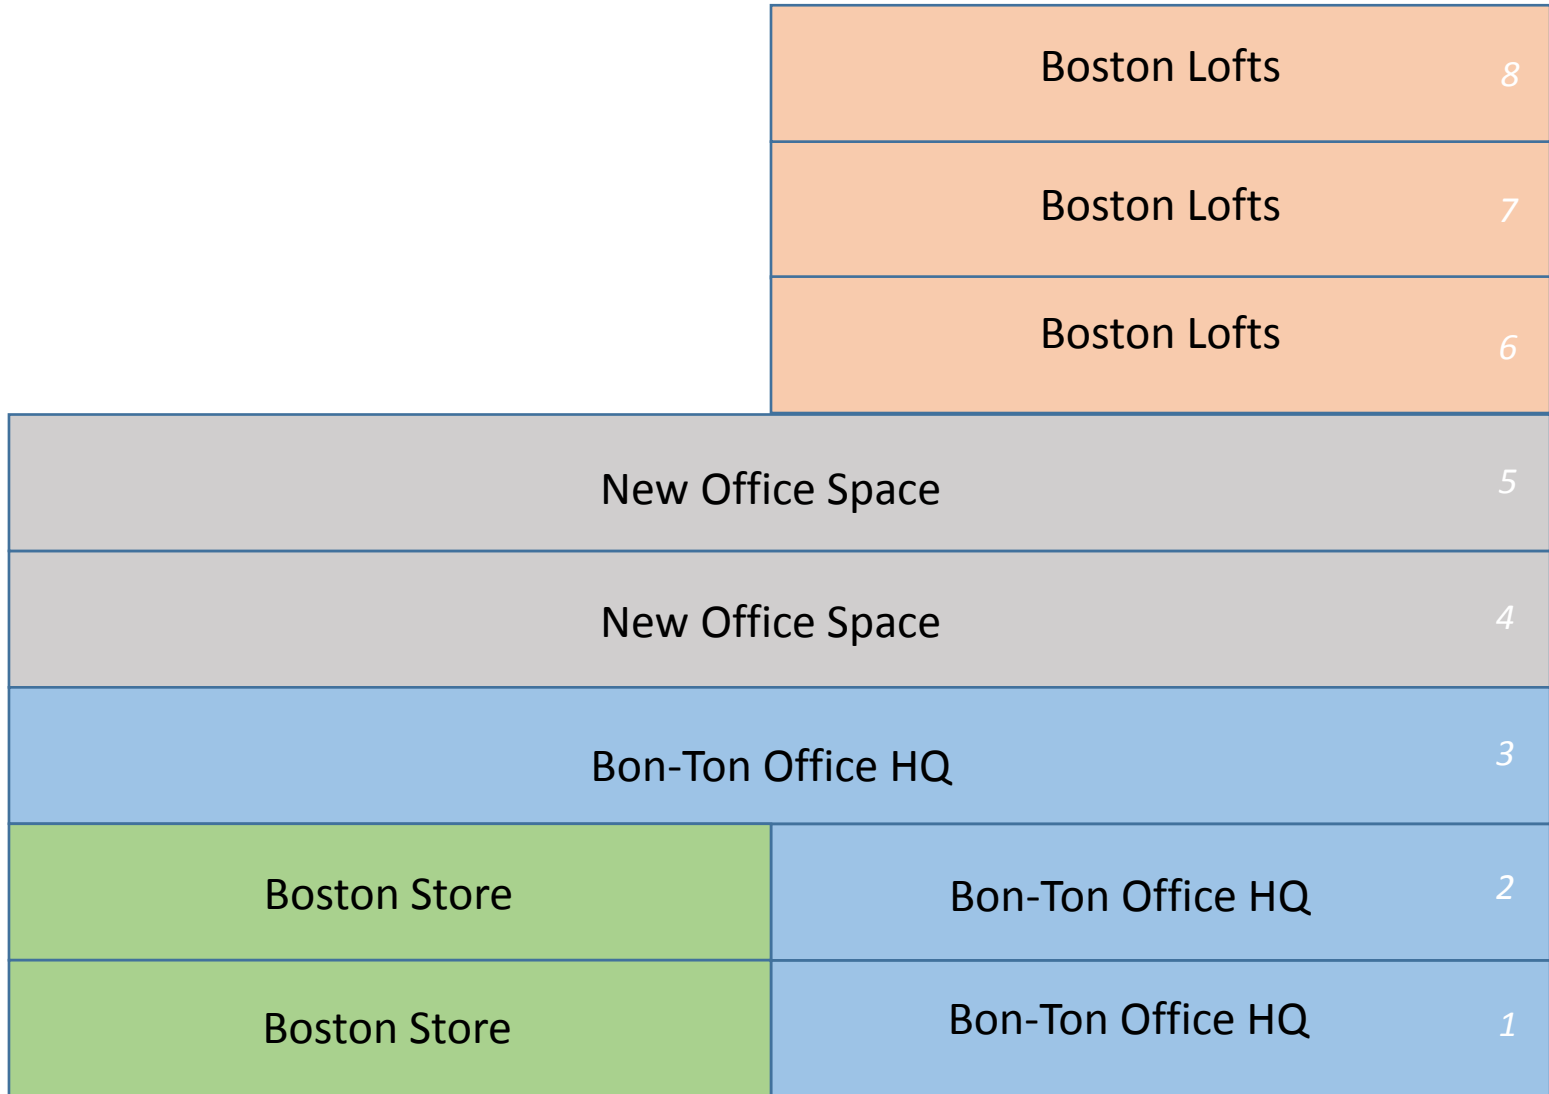

Current Layout

Wisconsin Avenue

Michigan Street

4th Street

Proposed Layout

Wisconsin Avenue

4th Street

Michigan Street

First Floor

4th Street

Second Floor

Third Floor

Wisconsin Avenue

Michigan Street

4th Street

Existing Michigan Street Level

Existing 4th/Michigan Corner Street Level

Existing 4th Street Level