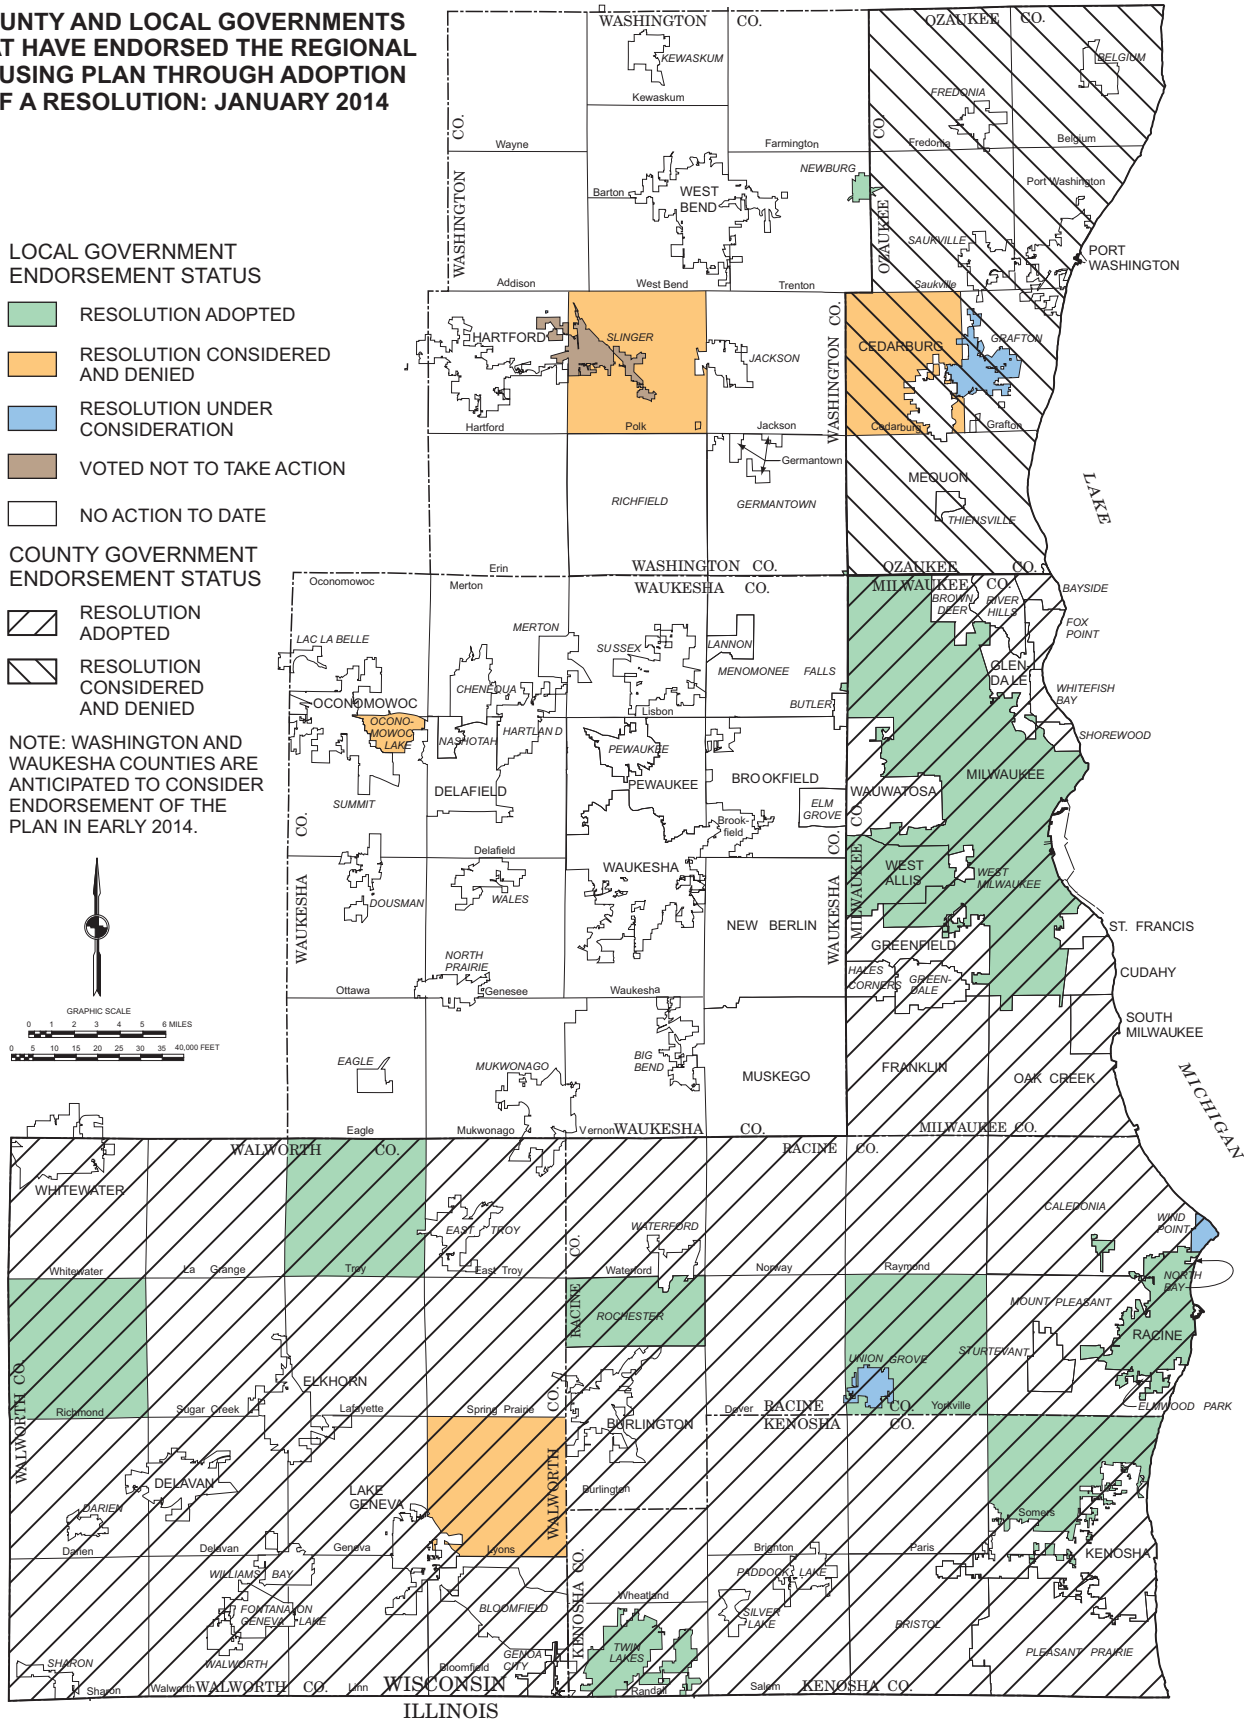

COUNTY AND LOCAL GOVERNMENTS THAT HAVE ENDORSED THE REGIONAL HOUSING PLAN THROUGH ADOPTION OF A RESOLUTION: JANUARY 2014

LOCAL GOVERNMENT ENDORSEMENT STATUS

- RESOLUTION ADOPTED
- RESOLUTION CONSIDERED AND DENIED
- RESOLUTION UNDER CONSIDERATION
- VOTED NOT TO TAKE ACTION
- NO ACTION TO DATE

COUNTY GOVERNMENT ENDORSEMENT STATUS

- RESOLUTION ADOPTED
- RESOLUTION CONSIDERED AND DENIED

NOTE: WASHINGTON AND WAUKESHA COUNTIES ARE ANTICIPATED TO CONSIDER ENDORSEMENT OF THE PLAN IN EARLY 2014.

Source: SEWRPC.