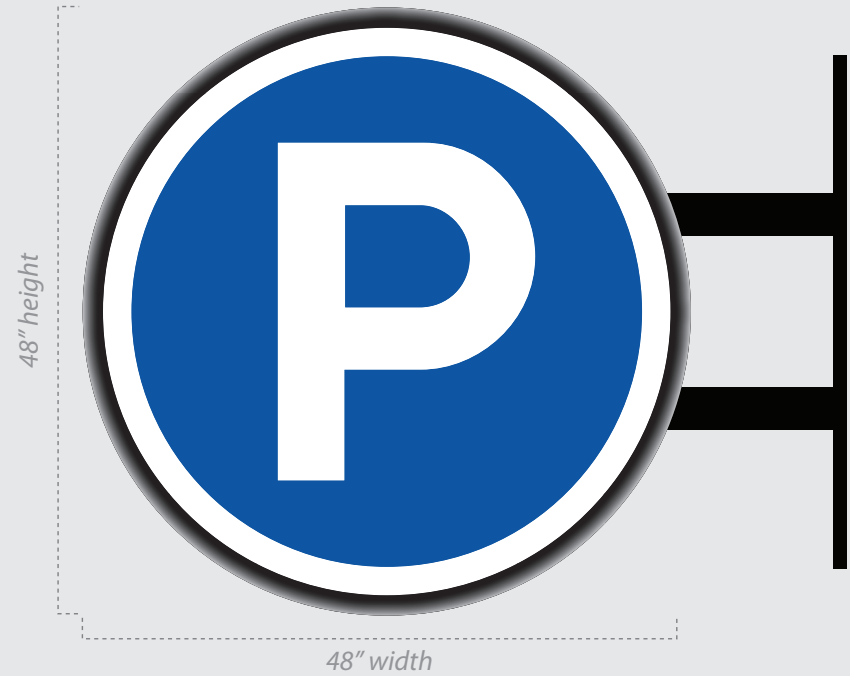

# SECURE-HURON GARAGE - BRACKET SIGN-PROOF 3

48" w x 48" h size  
illuminated perpendicular circle bracket sign  
on North, Middle, or South end of building

CUSTOMER: Huron Garage  
COMPANY: Secure  
COREBRIDGE #: 00000