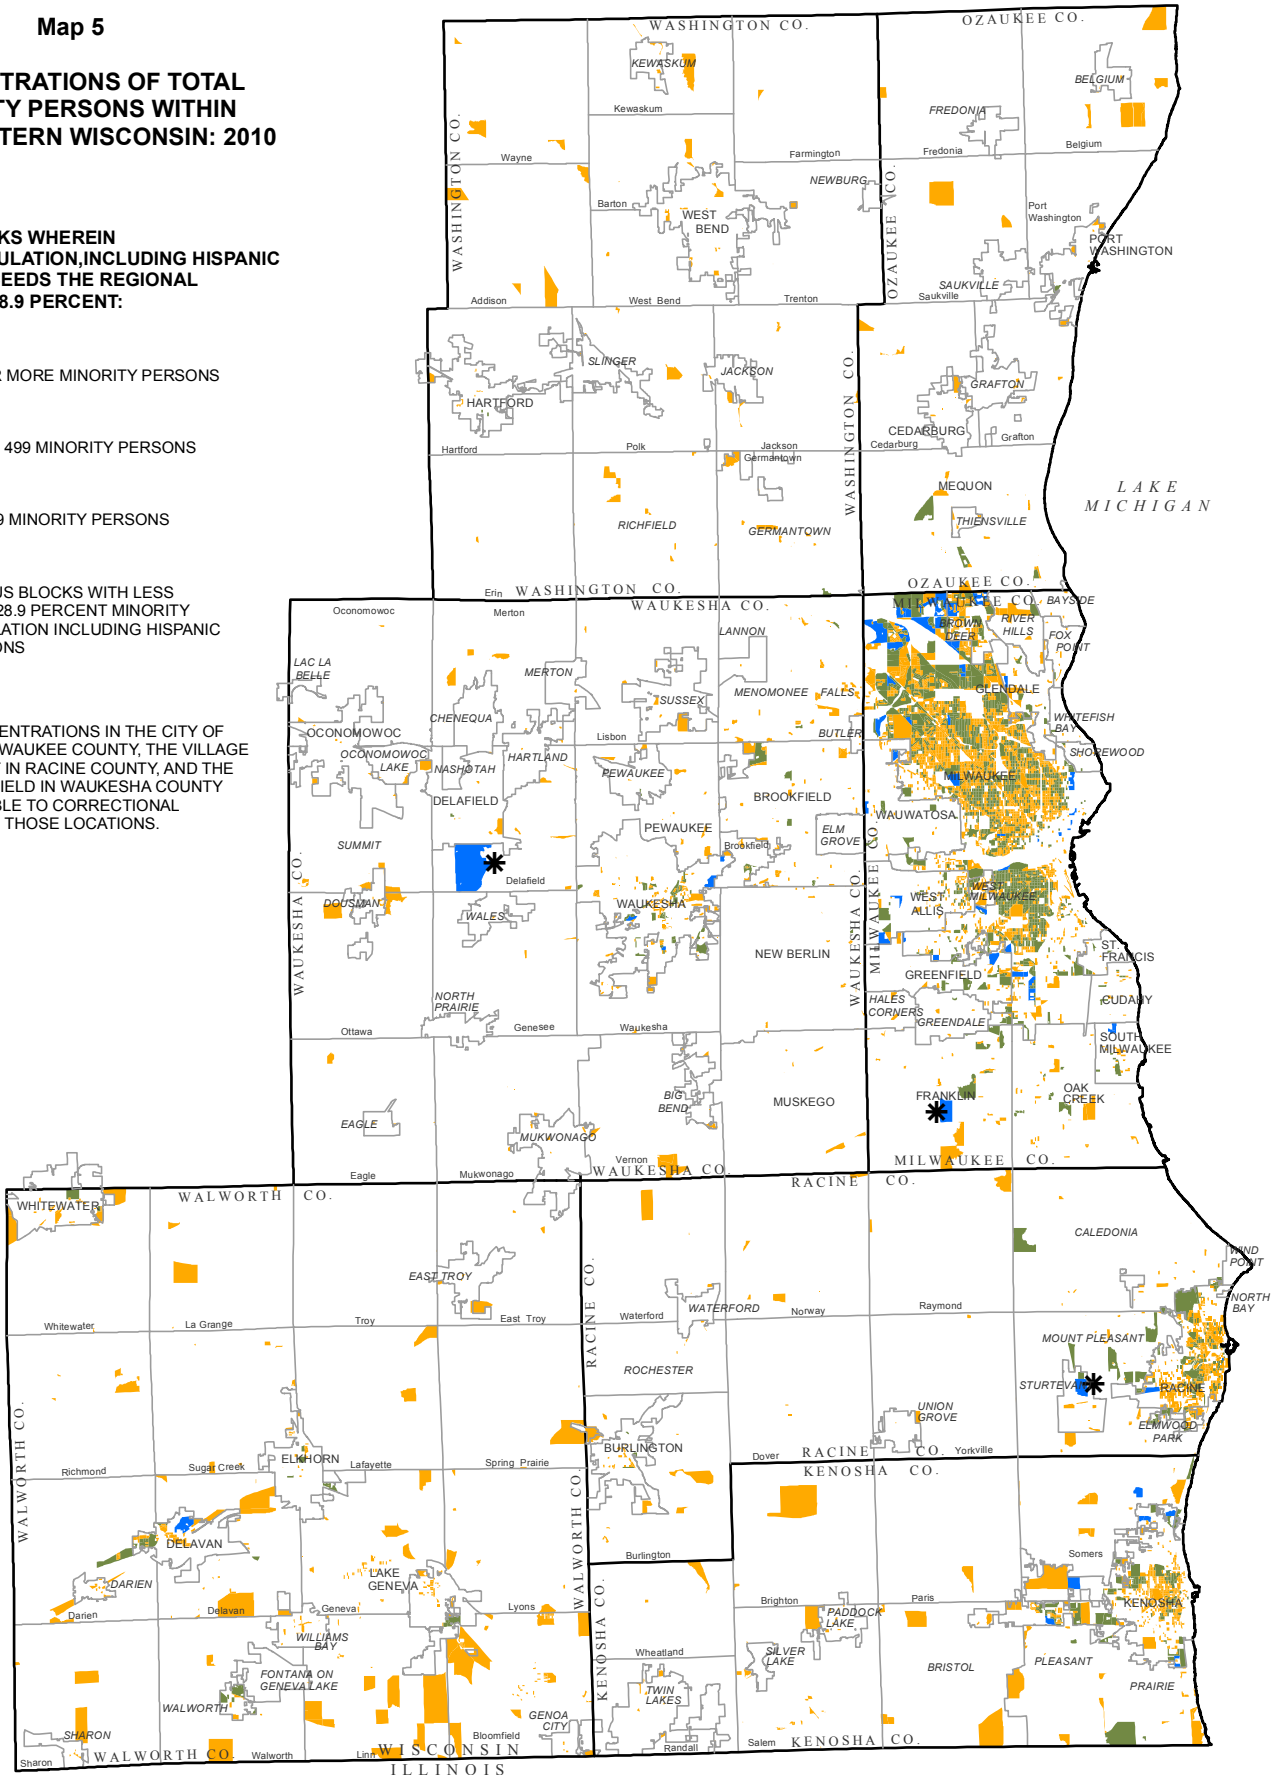

Map 5

**CONCENTRATIONS OF TOTAL
MINORITY PERSONS WITHIN
SOUTHEASTERN WISCONSIN: 2010**

**CENSUS BLOCKS WHEREIN
MINORITY POPULATION, INCLUDING HISPANIC
PERSONS, EXCEEDS THE REGIONAL
AVERAGE OF 28.9 PERCENT:**

-  500 OR MORE MINORITY PERSONS
-  100 TO 499 MINORITY PERSONS
-  1 TO 99 MINORITY PERSONS
-  CENSUS BLOCKS WITH LESS THAN 28.9 PERCENT MINORITY POPULATION INCLUDING HISPANIC PERSONS

***** MINORITY CONCENTRATIONS IN THE CITY OF FRANKLIN IN MILWAUKEE COUNTY, THE VILLAGE OF STURTEVANT IN RACINE COUNTY, AND THE TOWN OF DELAFIELD IN WAUKESHA COUNTY ARE ATTRIBUTABLE TO CORRECTIONAL INSTITUTIONS IN THOSE LOCATIONS.

Source: U.S. Bureau of the Census and SEWRPC.