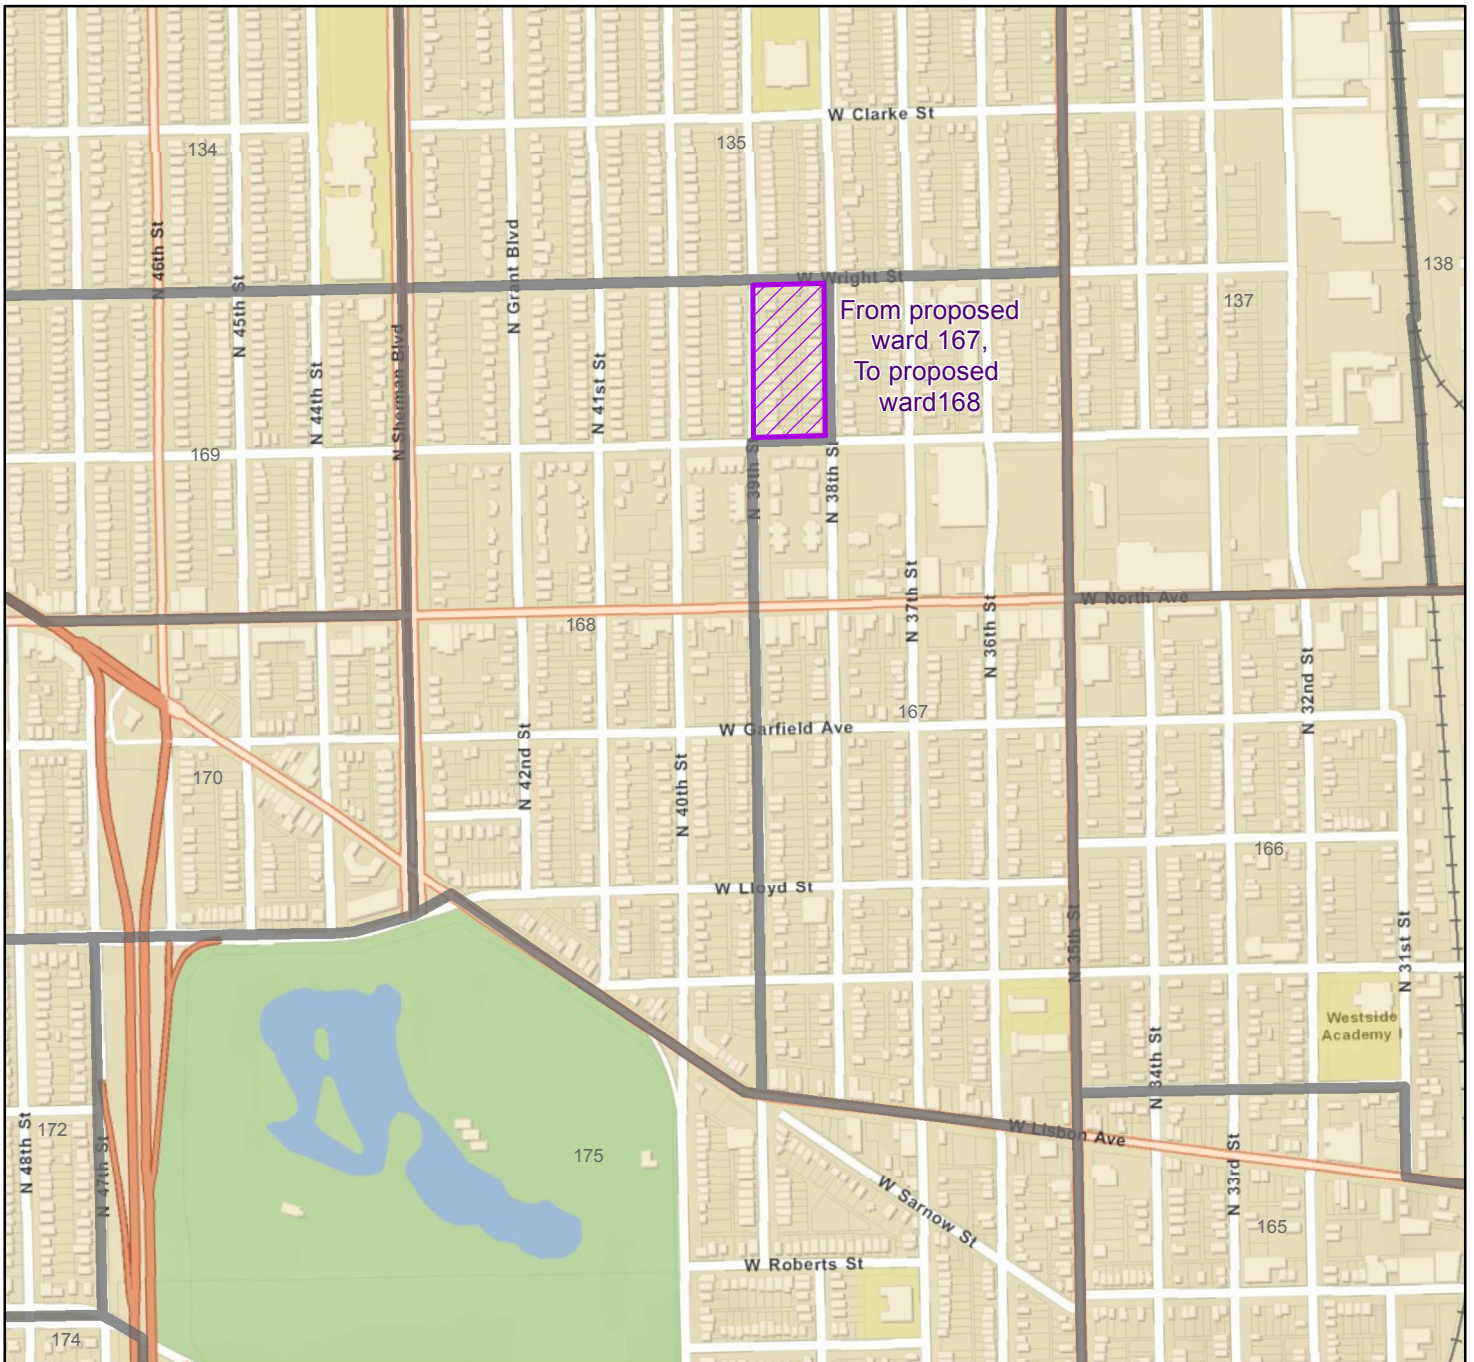

# Amendment to Proposed Ward Plan Proposed Wards 167 and 168

The area of proposed ward 167 east of N. 39th St.  
is assigned to proposed Ward 168.

2011 Proposed Voting Wards