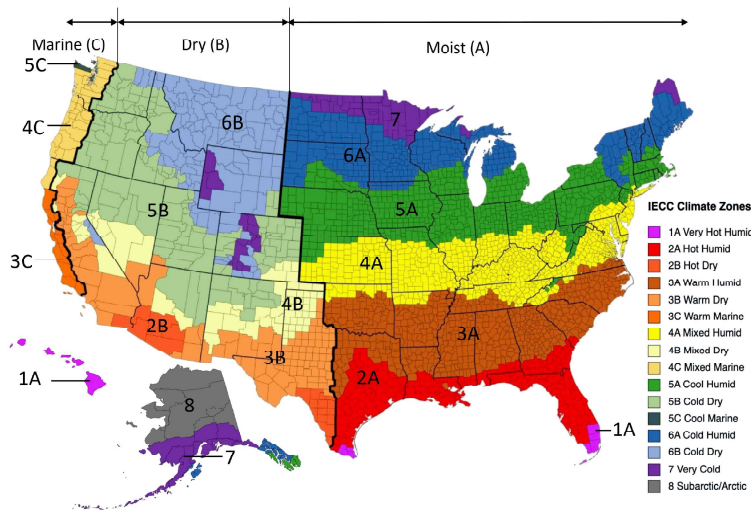

PRODUCT AND PERFORMANCE INFORMATION

NFRC Ratings:

NFRC energy ratings may vary depending on the exact configuration of glass thickness used on the unit. NFRC energy values and ratings may change over time due to ongoing product changes, updated test results or requirements. NFRC values and ratings are finalized on the date of manufacture.

The National Fenestration Rating Council (NFRC) has developed and operates a uniform rating system for the energy performance of fenestration products, including windows, doors and skylights. For additional information regarding this rating system, see www.nfrc.org.

Code (residential, building or energy) Compliance:

Determining the suitability and compliance with state, provincial, local, or other applicable building codes or standards, including energy codes, is the responsibility of the buyer, user, architect, contractor, installer, and/or other construction professional.

2021 IECC Climate Zone Map: