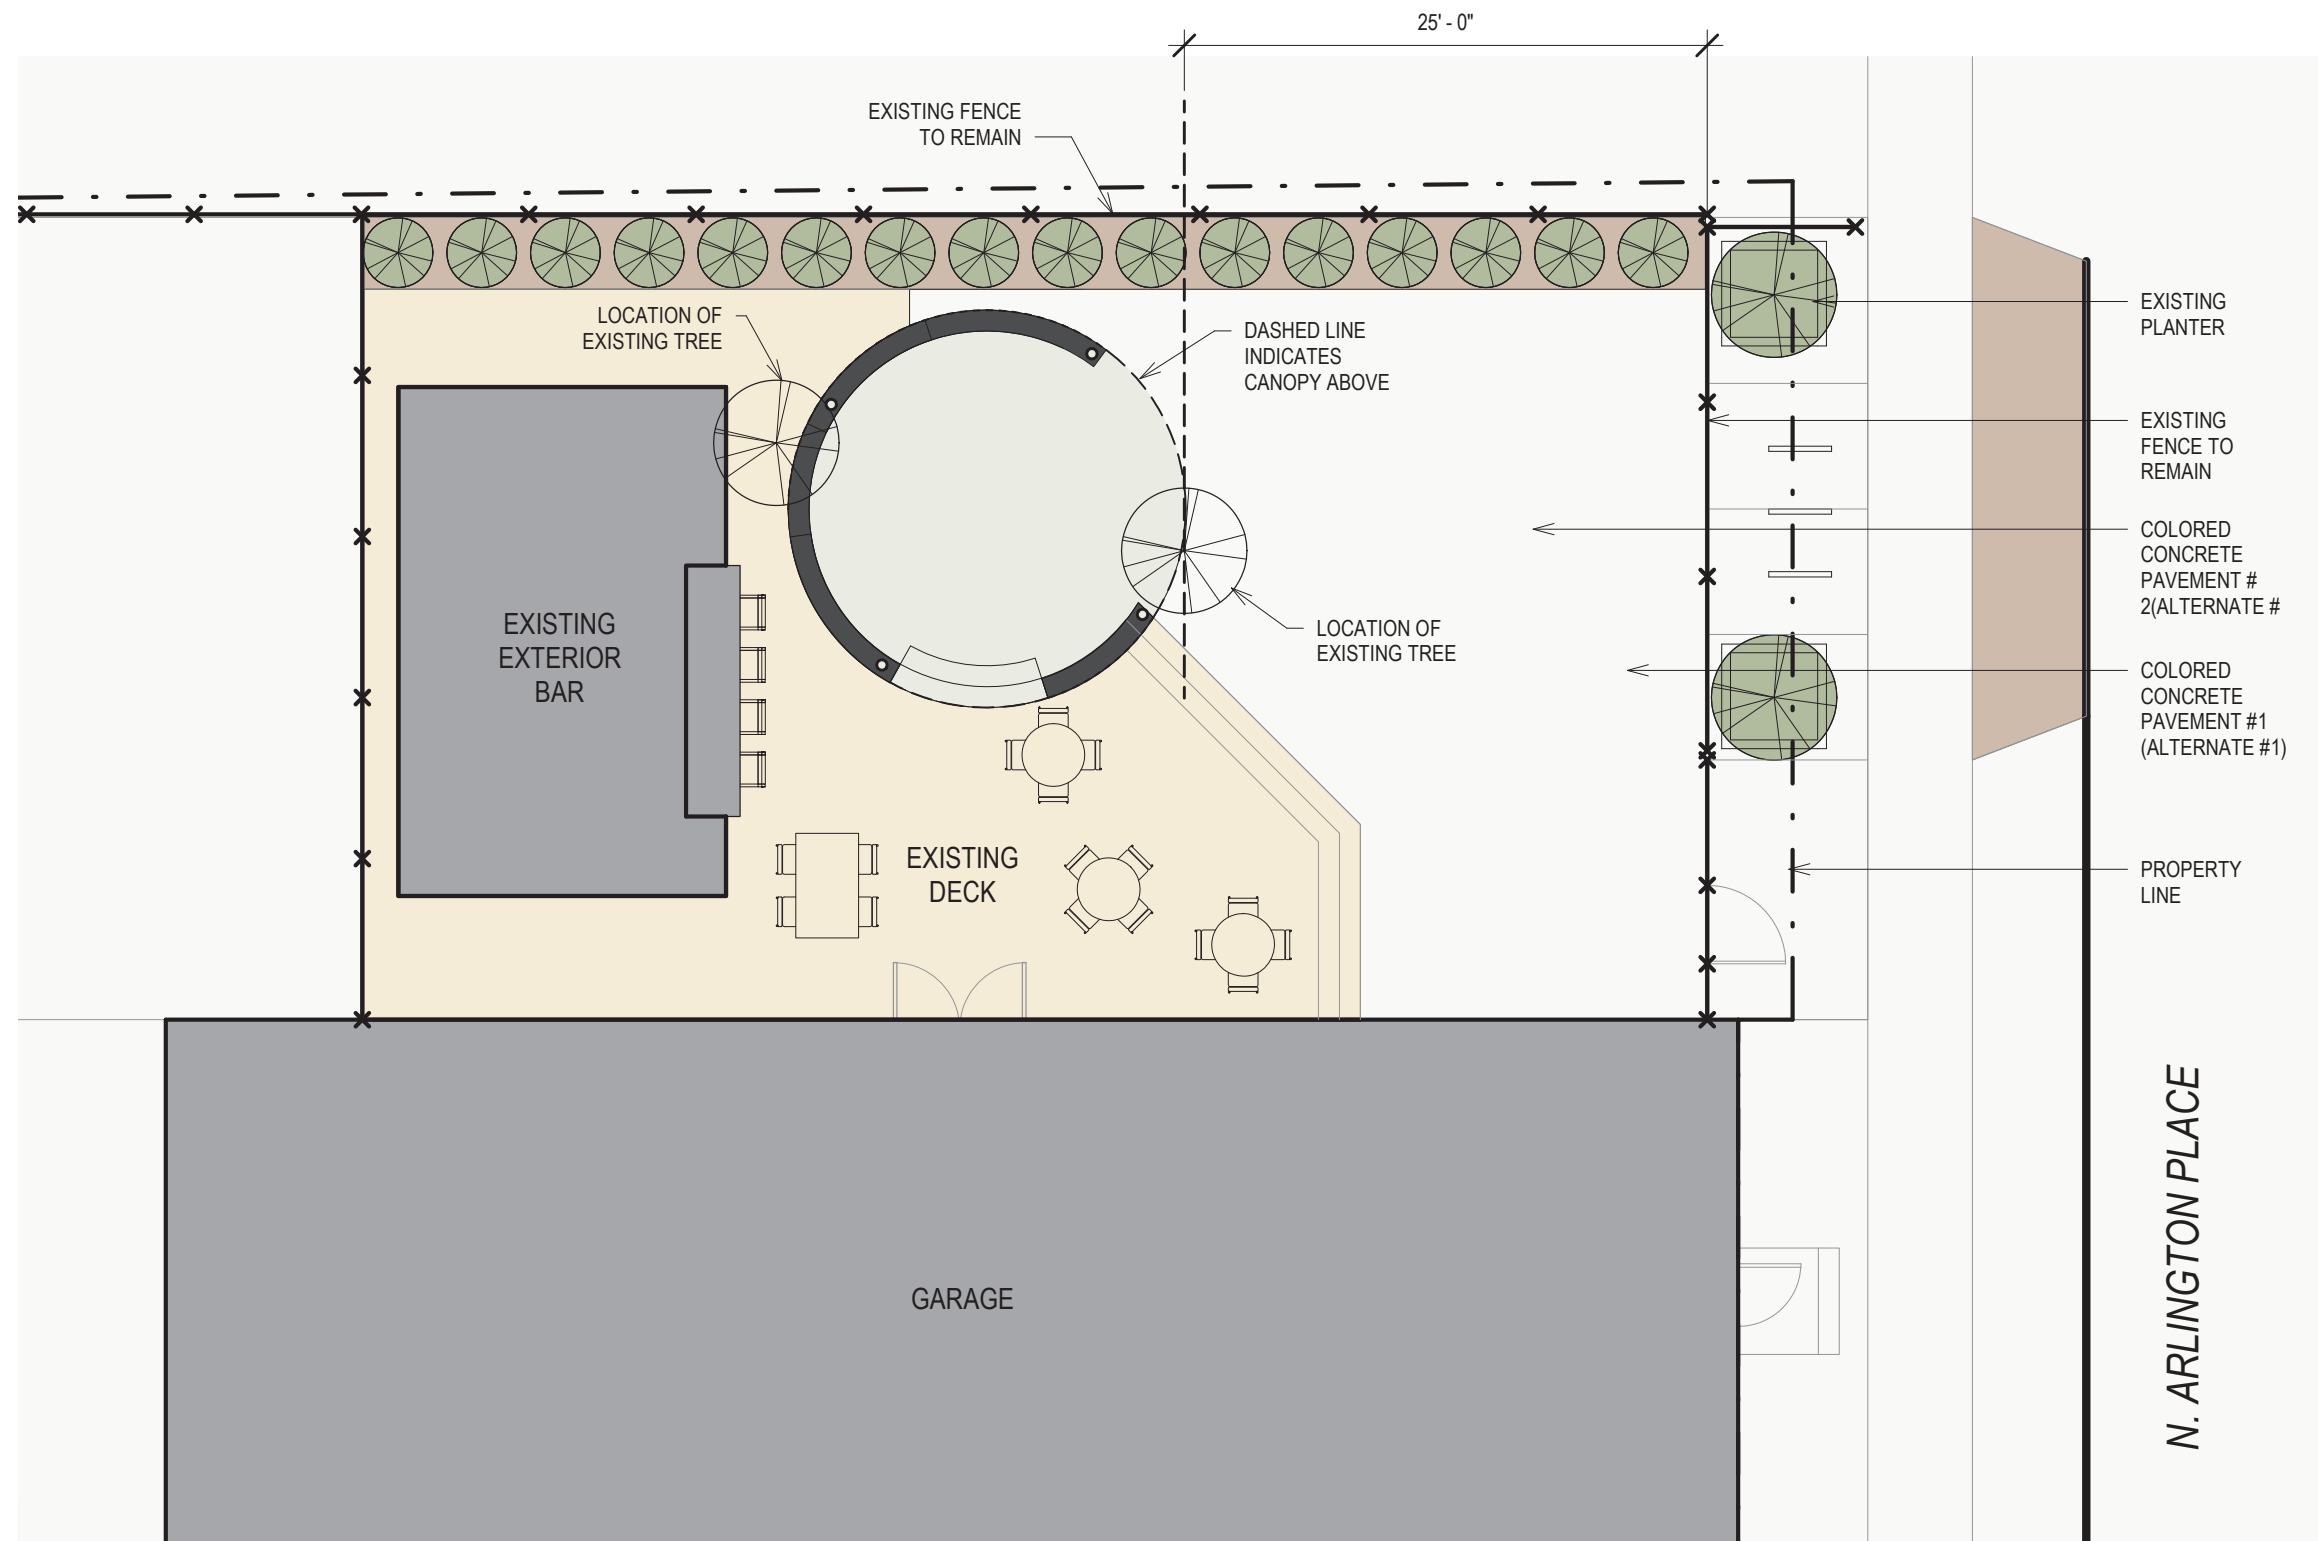

ACTUAL GRAIN BIN TO BE INSTALLED

SITE PLAN

VIEW ONE - FROM MID-BLOCK OF ARLINGTON

VIEW TWO - FROM BRADY

VIEW LOCATION

HIGH HAT GARAGE

1713-1719 N ARLINGTON PLACE