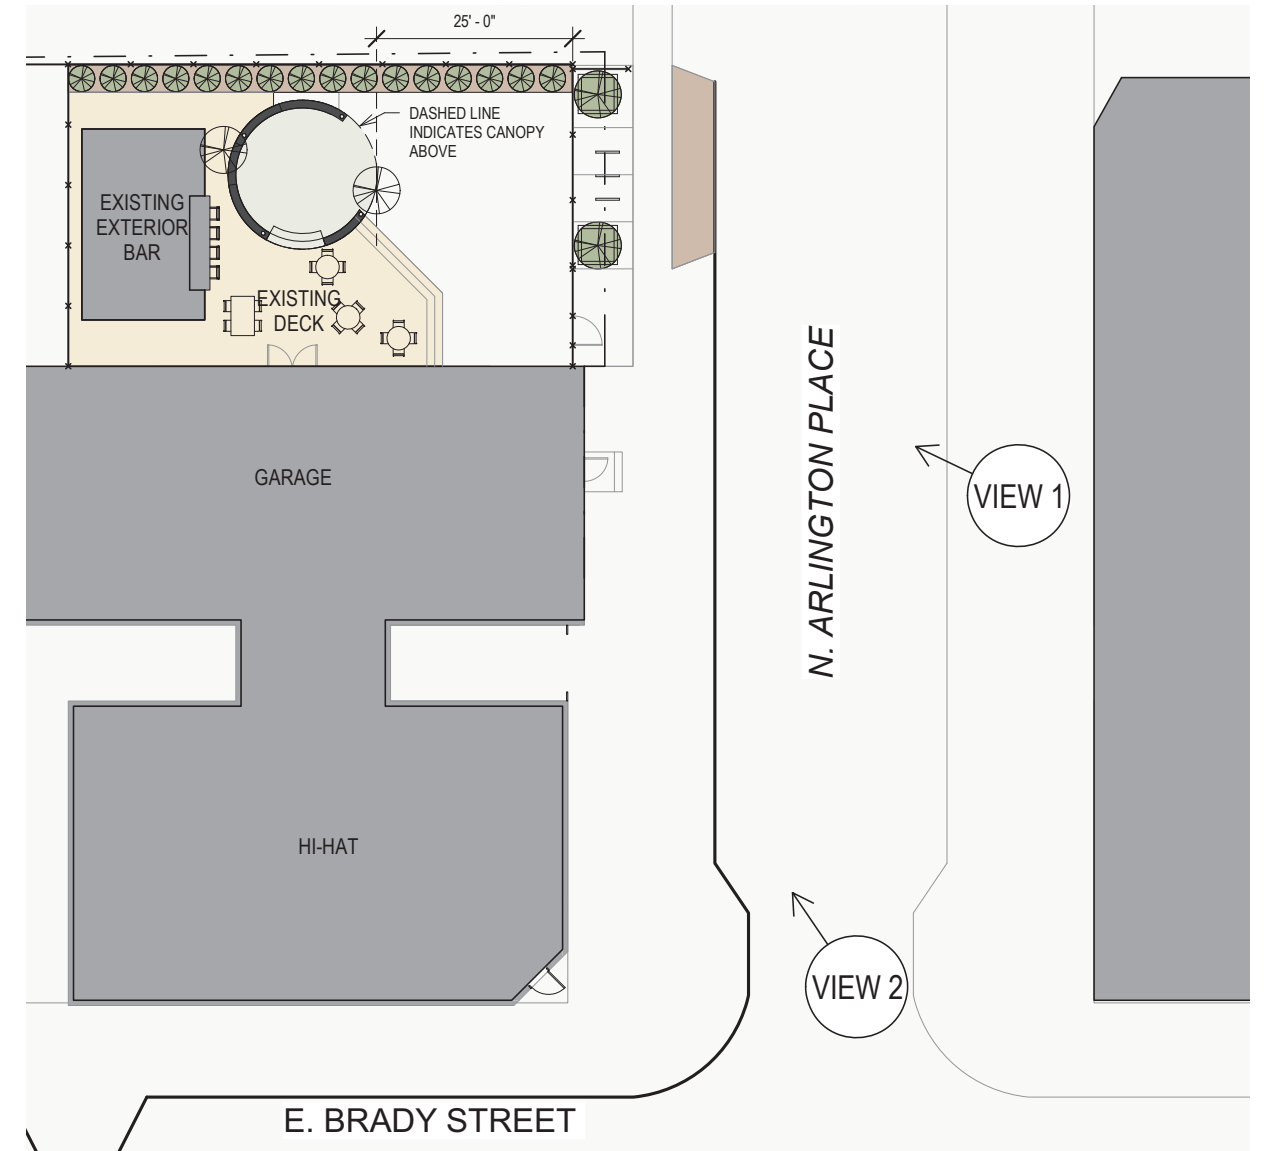

ACTUAL GRAIN BIN TO BE INSTALLED

SITE PLAN

VIEW ONE - FROM MID-BLOCK OF ARLINGTON

VIEW TWO - FROM BRADY

VIEW LOCATION

HIGH HAT GARAGE

1713-1719 N ARLINGTON PLACE