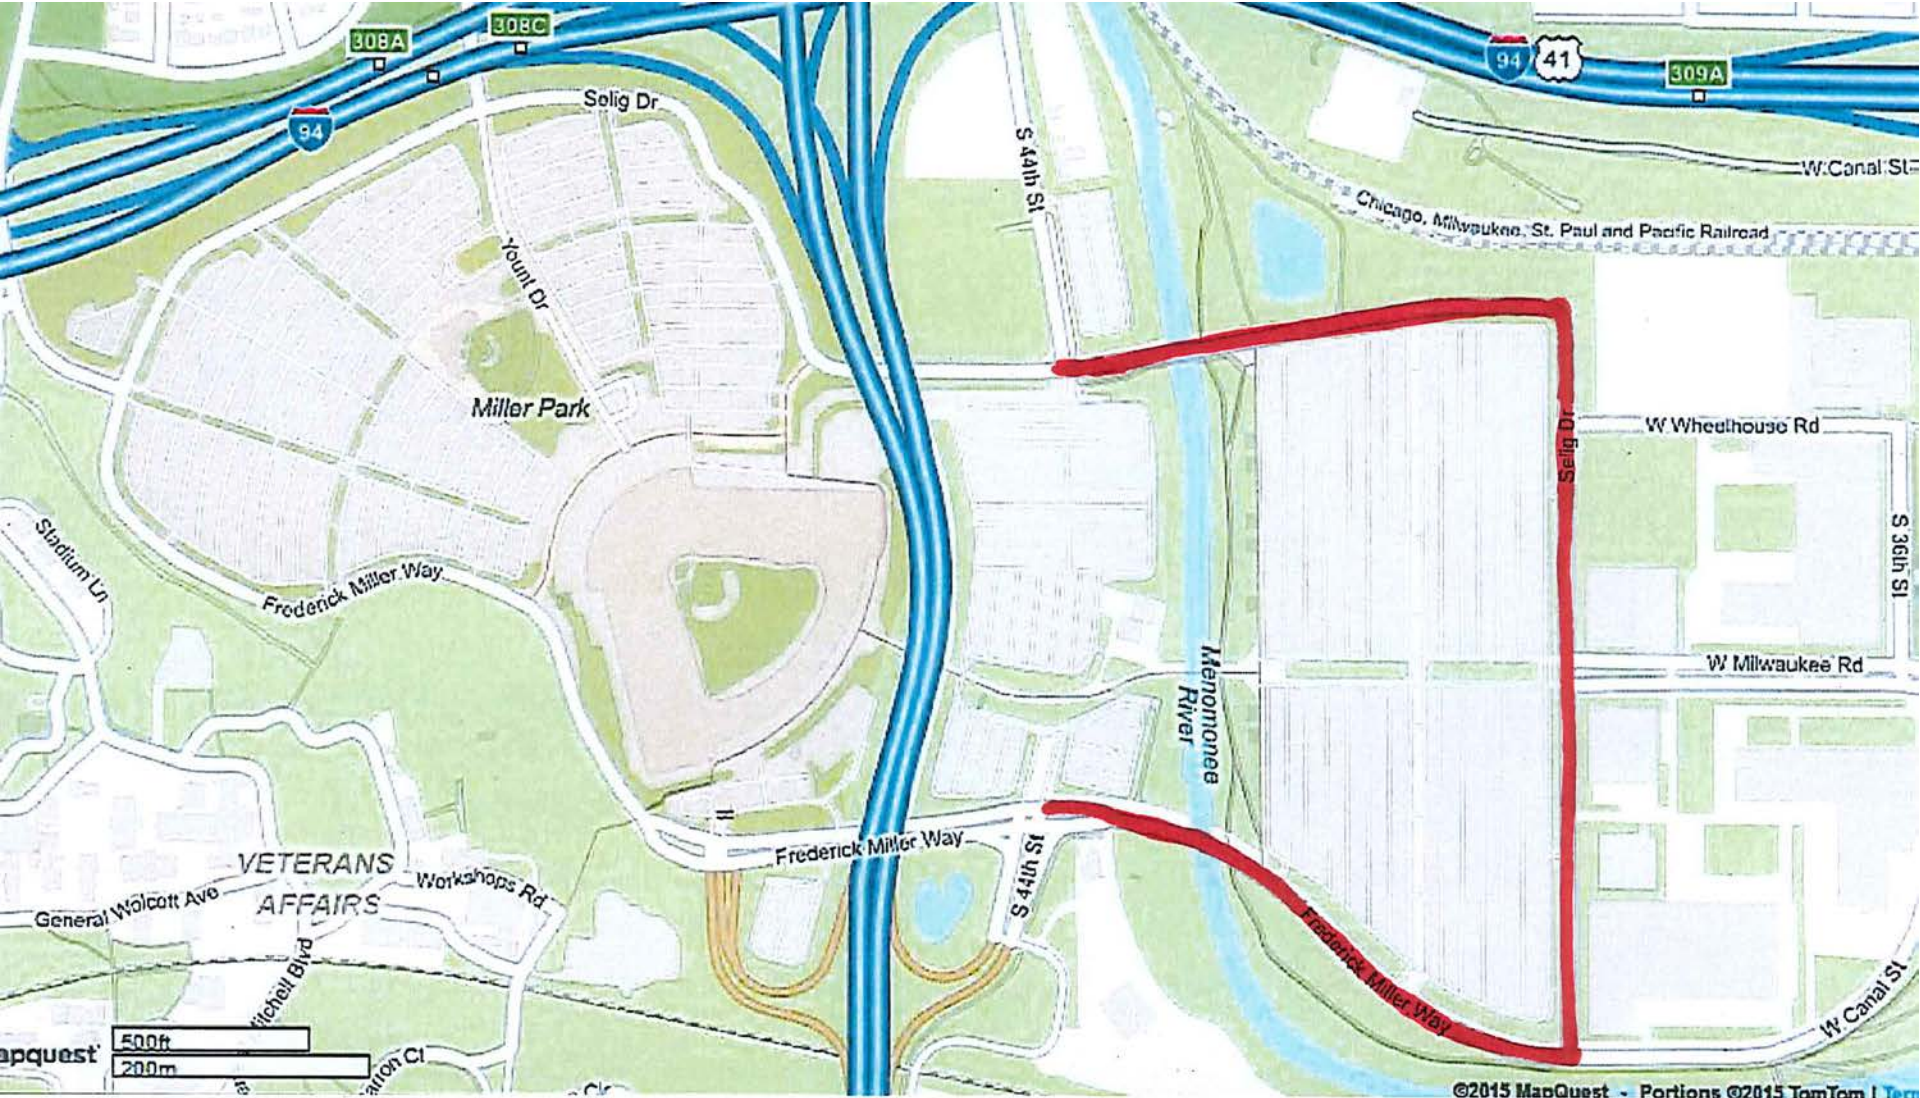

LIVE TRAFFIC MAP

N 38th St
N 37th St

308A

308C

308B

308C

309A

94

mapquest

500ft
200m

©2015 MapQuest - Portions ©2015 TomTom | Terms

Menomonee Valley Industrial Center

City's Maintenance Responsibility

N 50TH ST

W MT VERNON AV

50TH ST