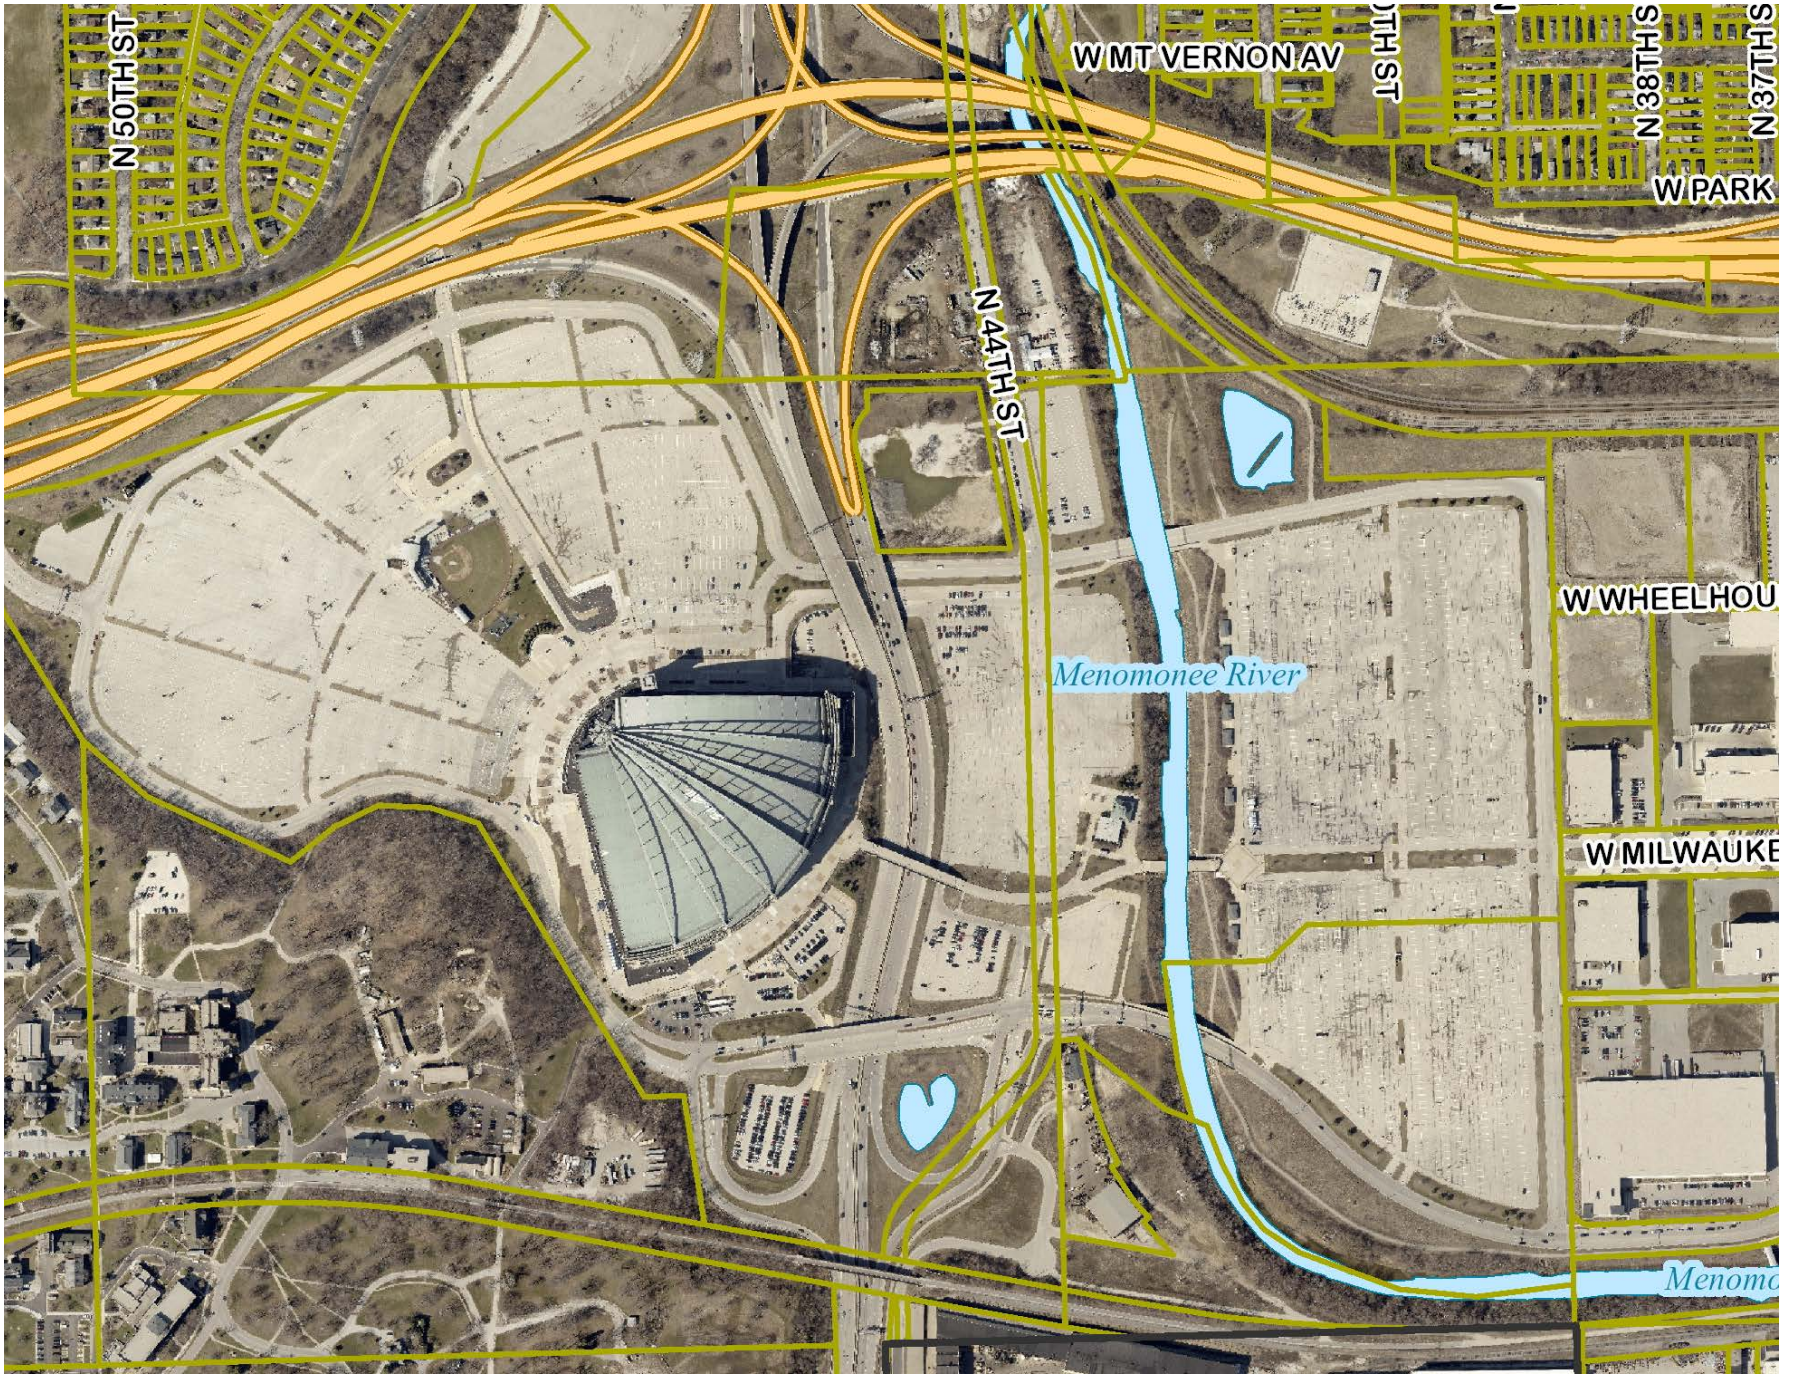

LIVE TRAFFIC MAP

N 38th St
N 37th St

308A

308C

308B

308C

309A

94

mapquest

500ft
200m

©2015 MapQuest - Portions ©2015 TomTom | Terms

Menomonee Valley Industrial Center

City's Maintenance Responsibility

N 50TH ST

W MT VERNON AV

50TH ST