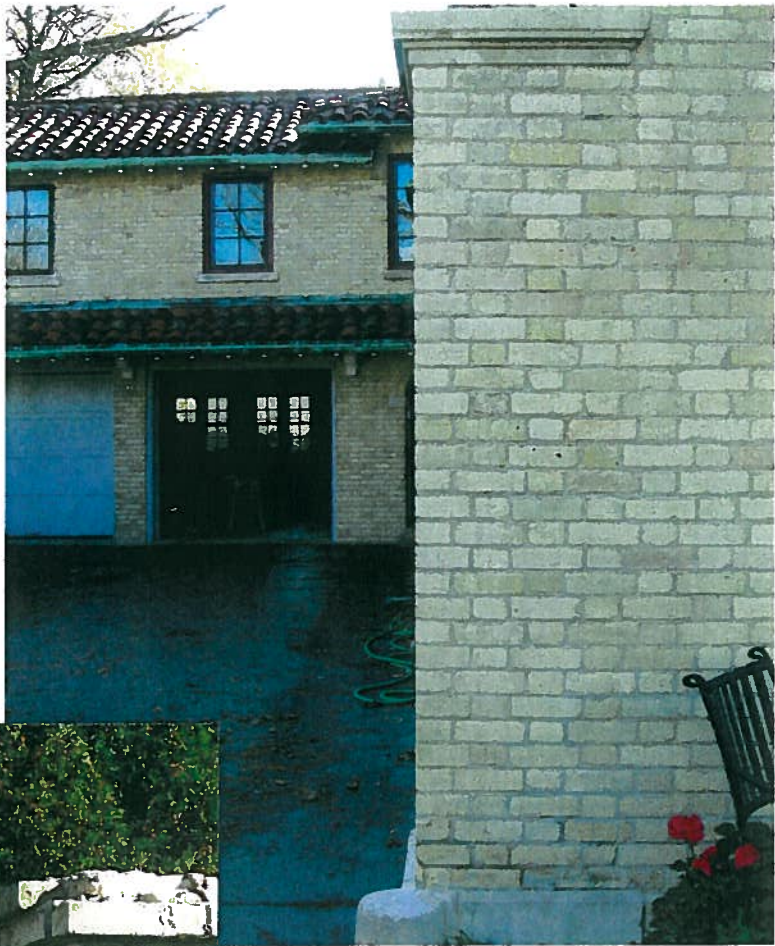

Design Details
White Residence

2134 N. Terrace Ave
Milwaukee, WI

October 31, 2011

WROUGHT IRON RAILING

1/2" SCALE