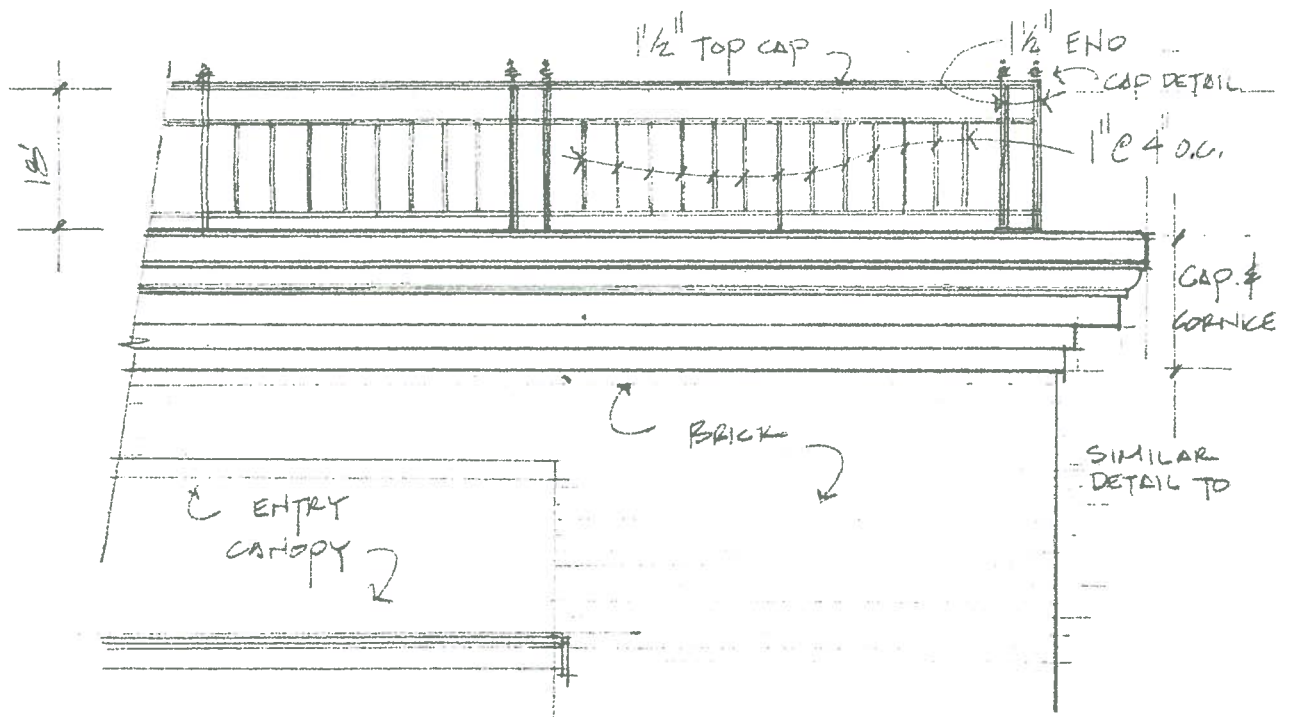

Design Details
White Residence

2134 N. Terrace Ave
Milwaukee, WI

October 31, 2011

WROUGHT IRON RAILING

1/2" SCALE