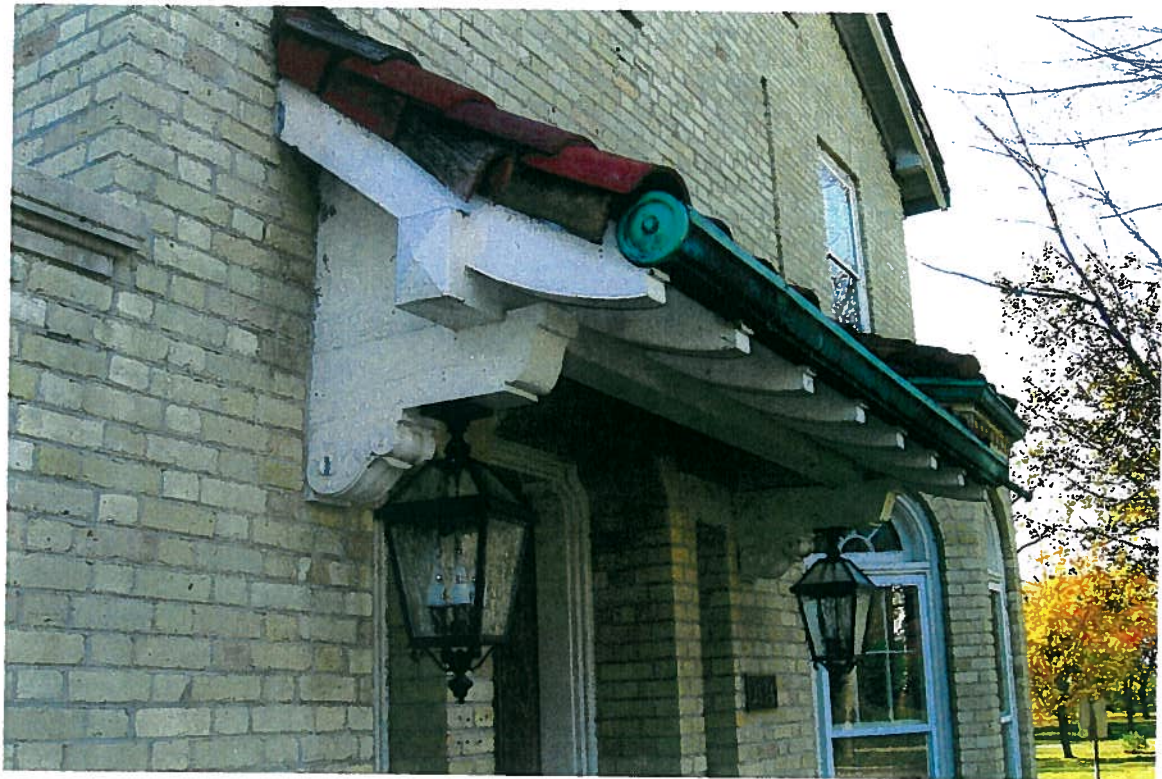

Design Details
White Residence

2134 N. Terrace Ave
Milwaukee, WI

October 31, 2011

WROUGHT IRON RAILING

1/2" SCALE