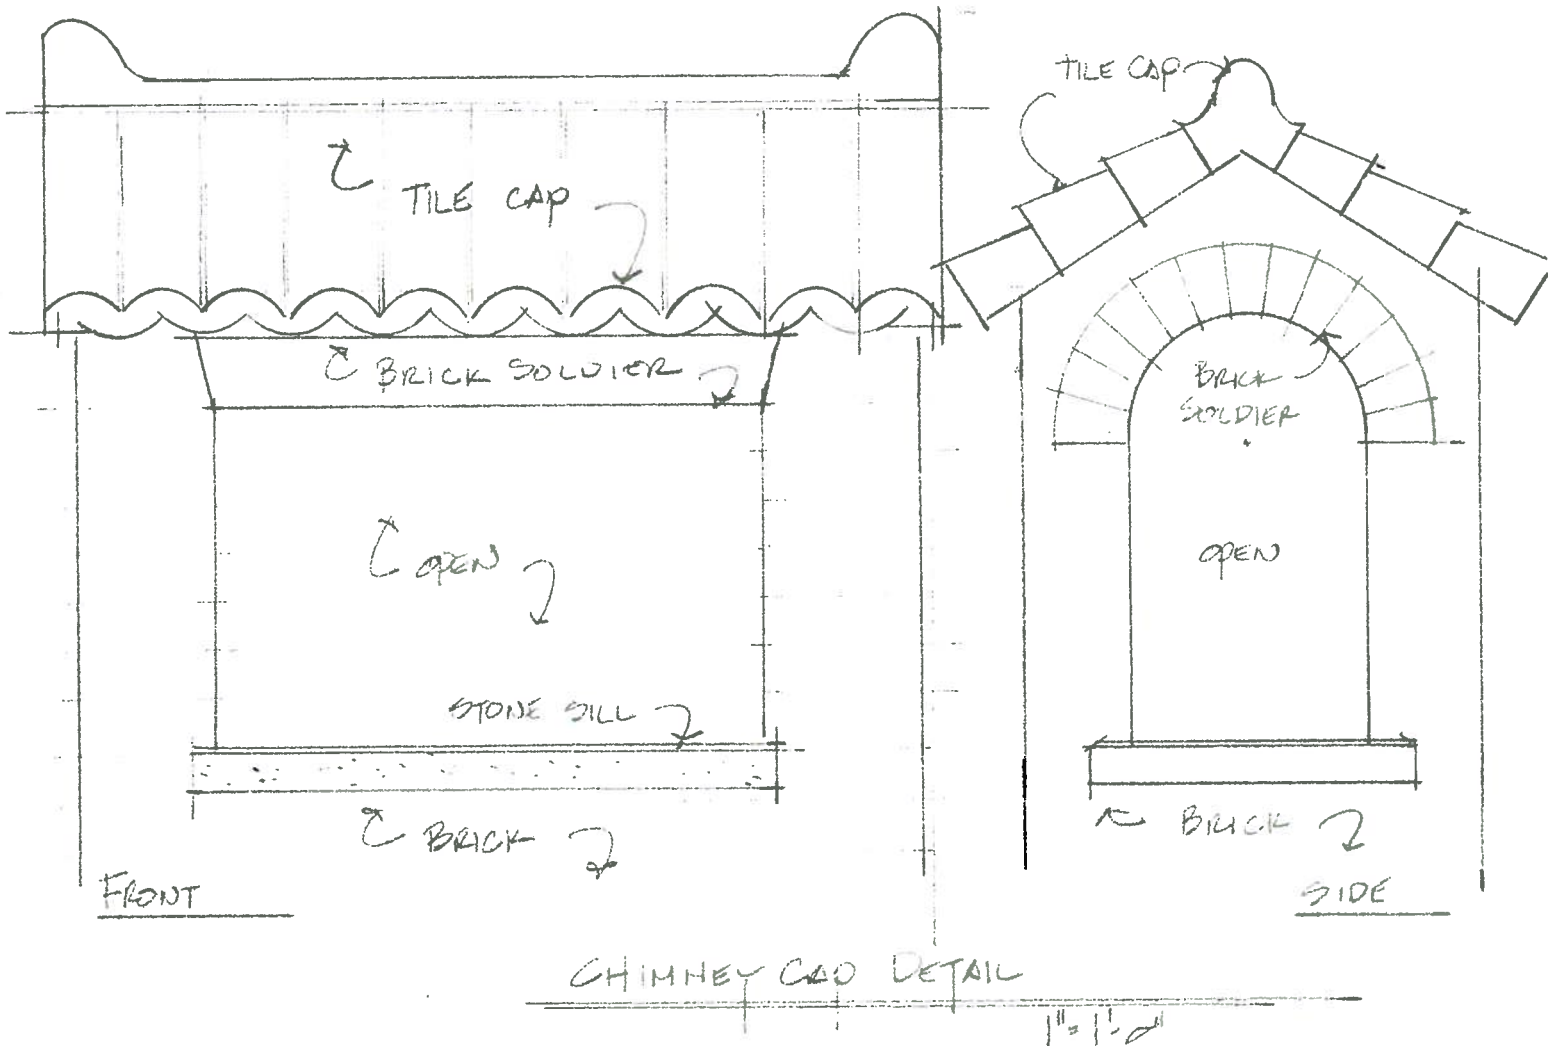

Design Details
White Residence

2134 N. Terrace Ave
Milwaukee, WI

October 31, 2011

WROUGHT IRON RAILING

1/2" SCALE