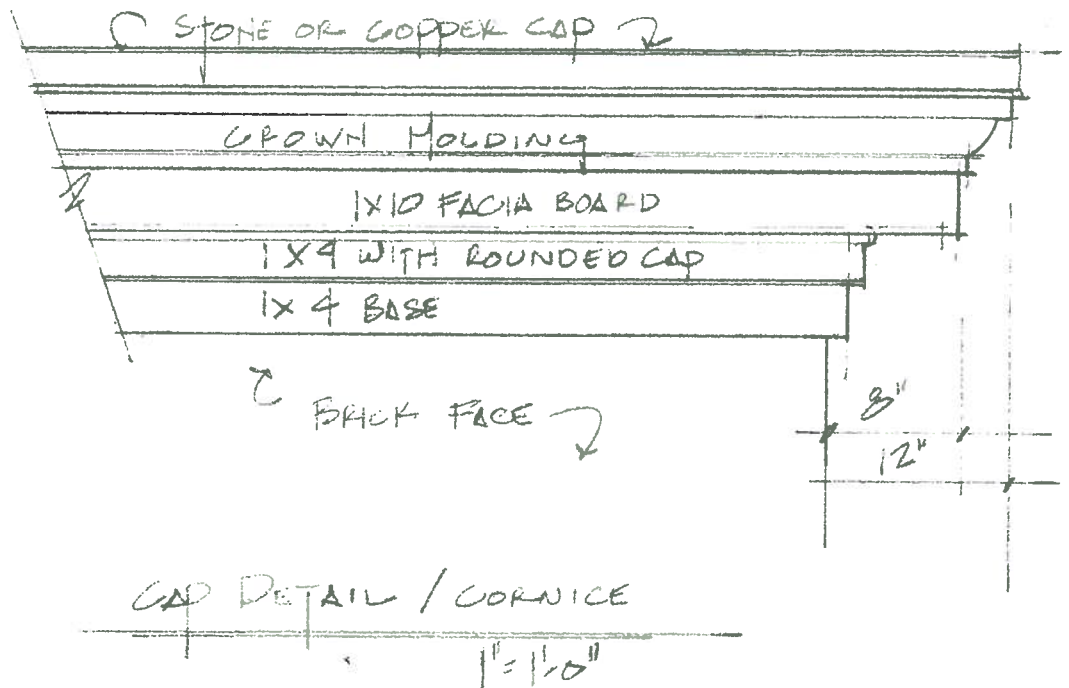

Design Details
White Residence

2134 N. Terrace Ave
Milwaukee, WI

October 31, 2011

WROUGHT IRON RAILING

1/2" SCALE