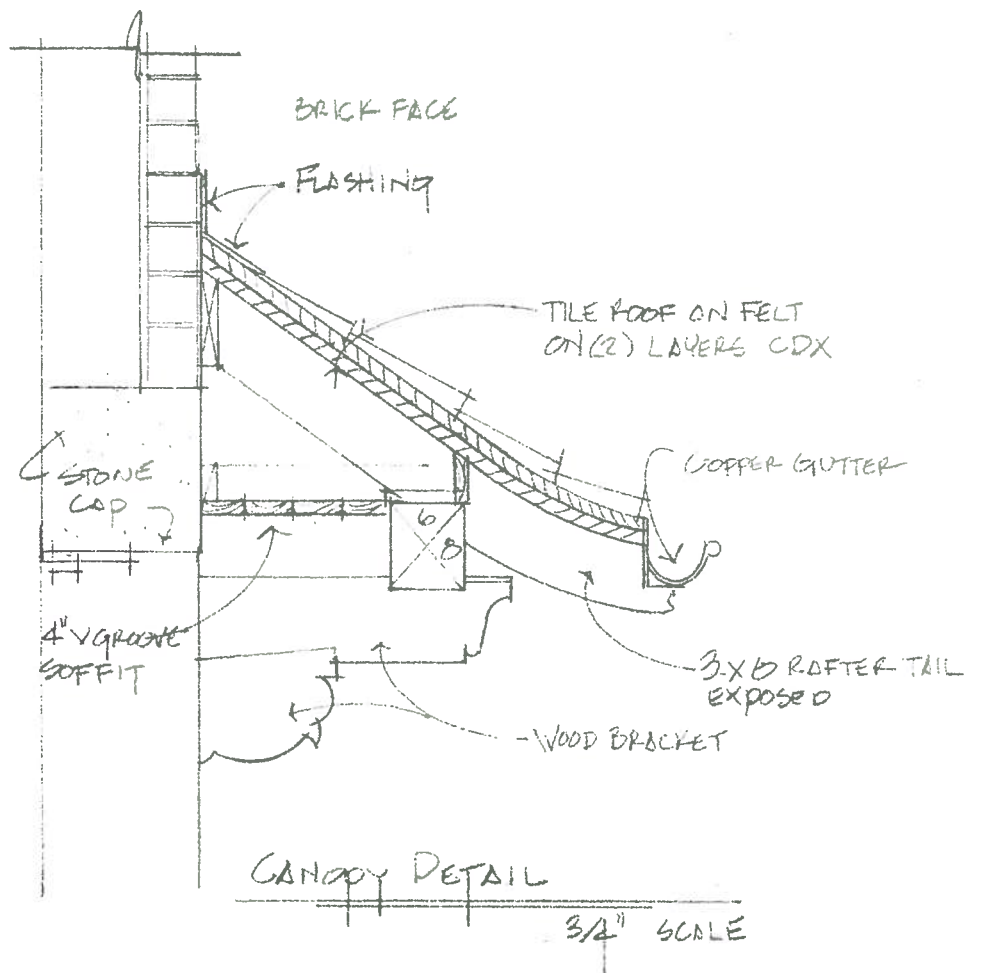

Design Details
White Residence

2134 N. Terrace Ave
Milwaukee, WI

October 31, 2011

WROUGHT IRON RAILING

1/2" SCALE