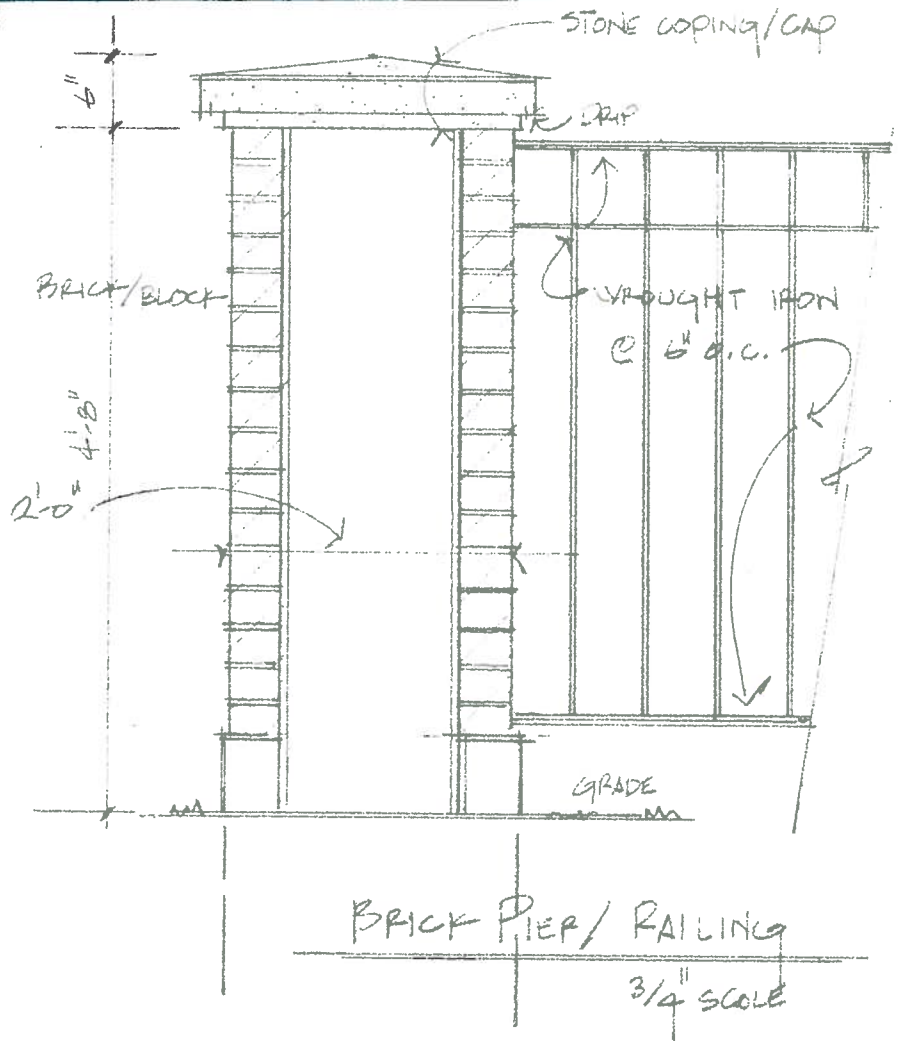

Design Details
White Residence

2134 N. Terrace Ave
Milwaukee, WI

October 31, 2011

WROUGHT IRON RAILING

1/2" SCALE