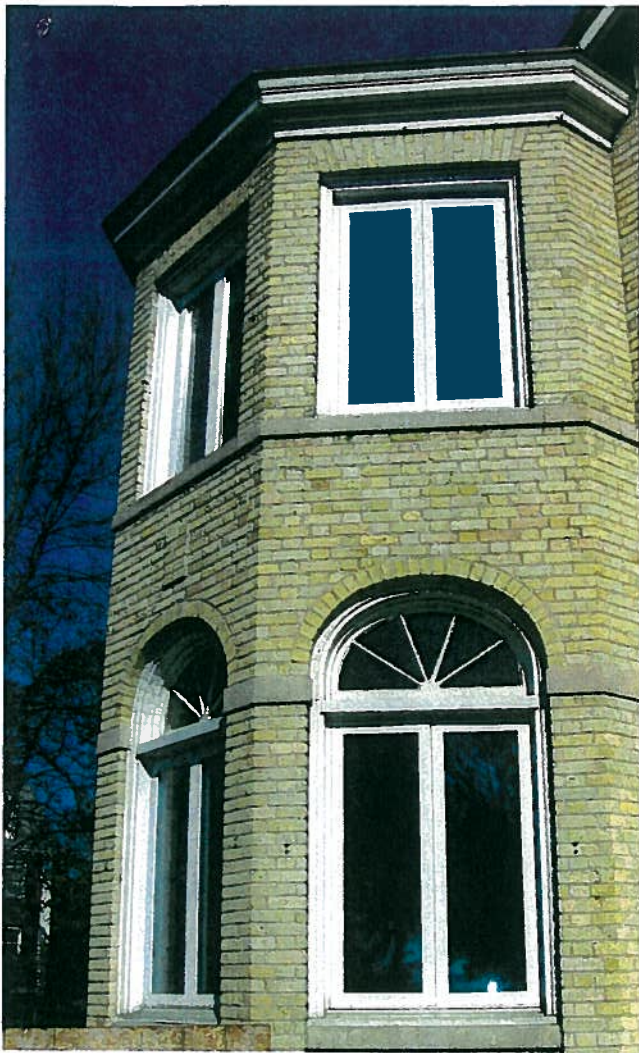

Design Details
White Residence

2134 N. Terrace Ave
Milwaukee, WI

October 31, 2011

WROUGHT IRON RAILING

1/2" SCALE