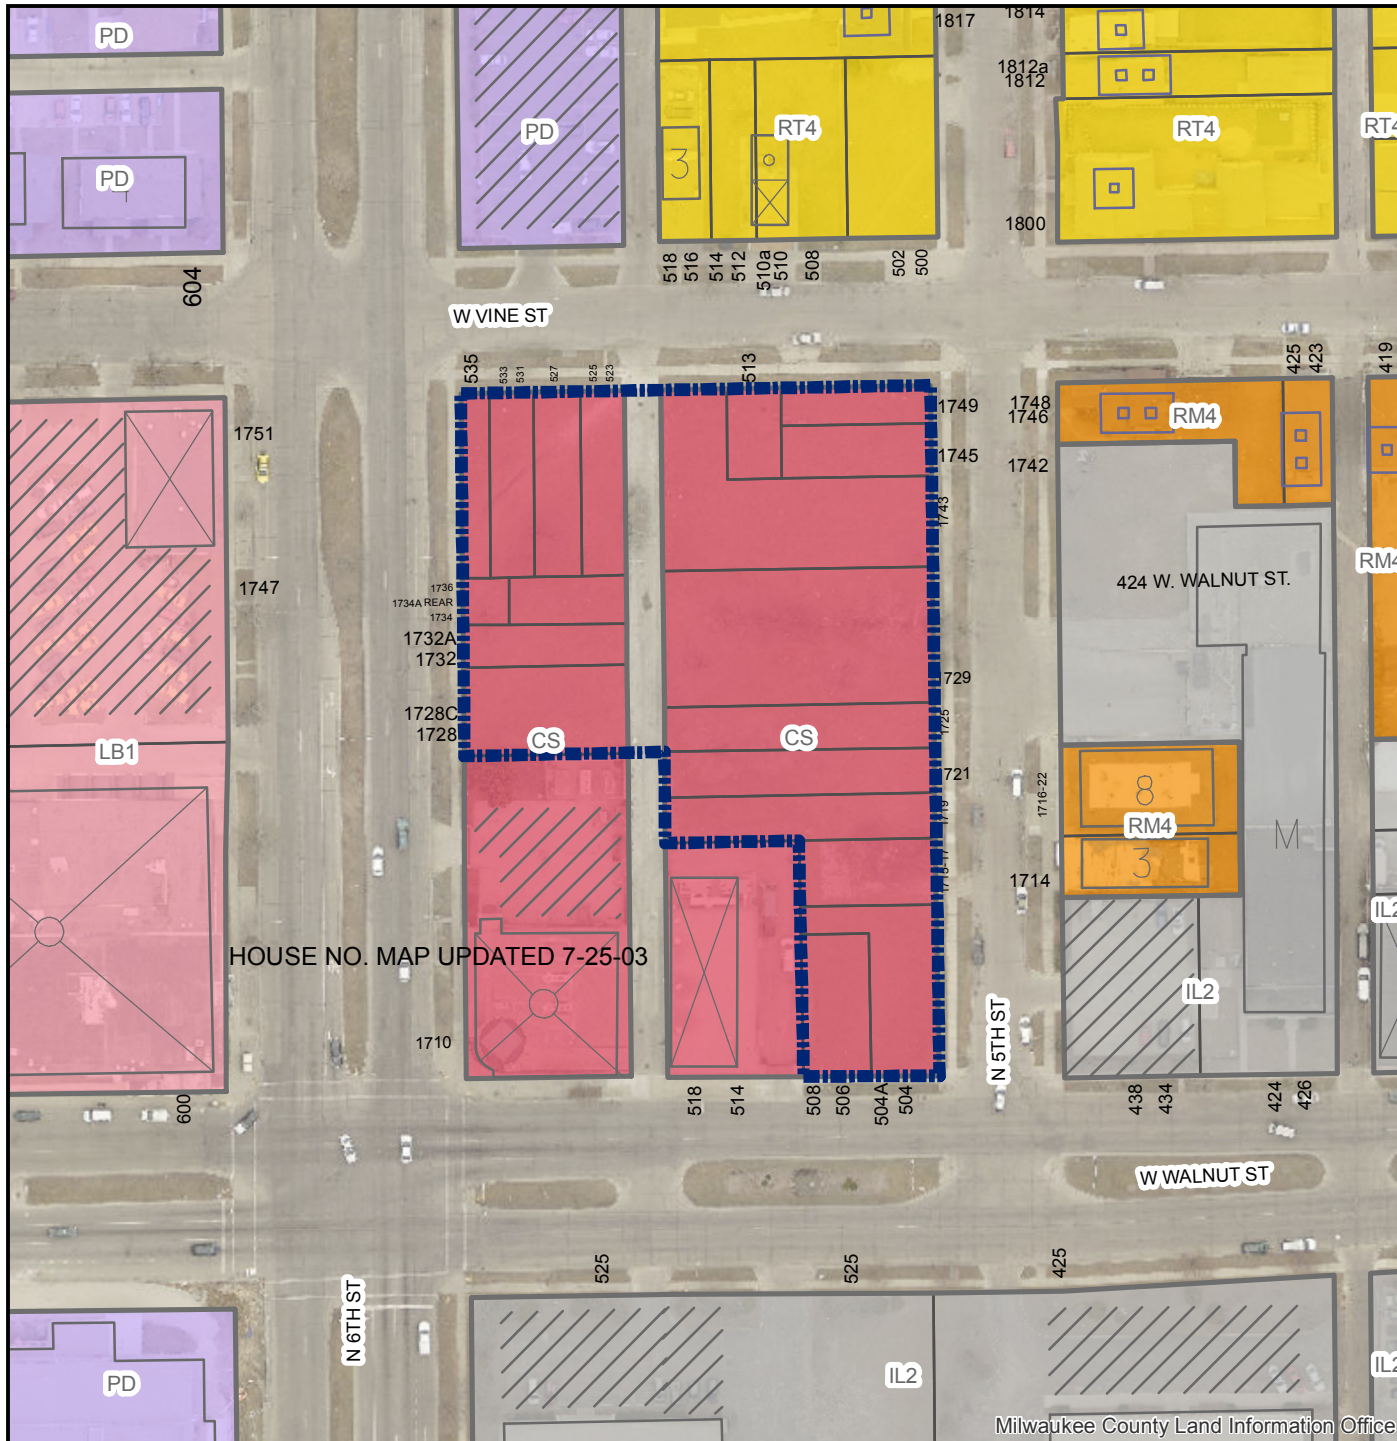

161708
 CS to DPD
 City Place
 May 2017

Legend

Zoning Change Boundary

Zoning

- Commercial - Commercial Service
- Commercial - Neighborhood Shopping
- Commercial - Local Business
- Commercial - Regional Business
- Downtown
- Industrial - Office
- Industrial - Light
- Industrial - Mixed
- Industrial - Heavy
- Residential - Single Family
- Residential - Two Family
- Residential - Multi-Family
- Residential - Residence and Office
- Special - Parks
- Special - Institutional
- Special - Planned Development
- Special - Redevelopment District