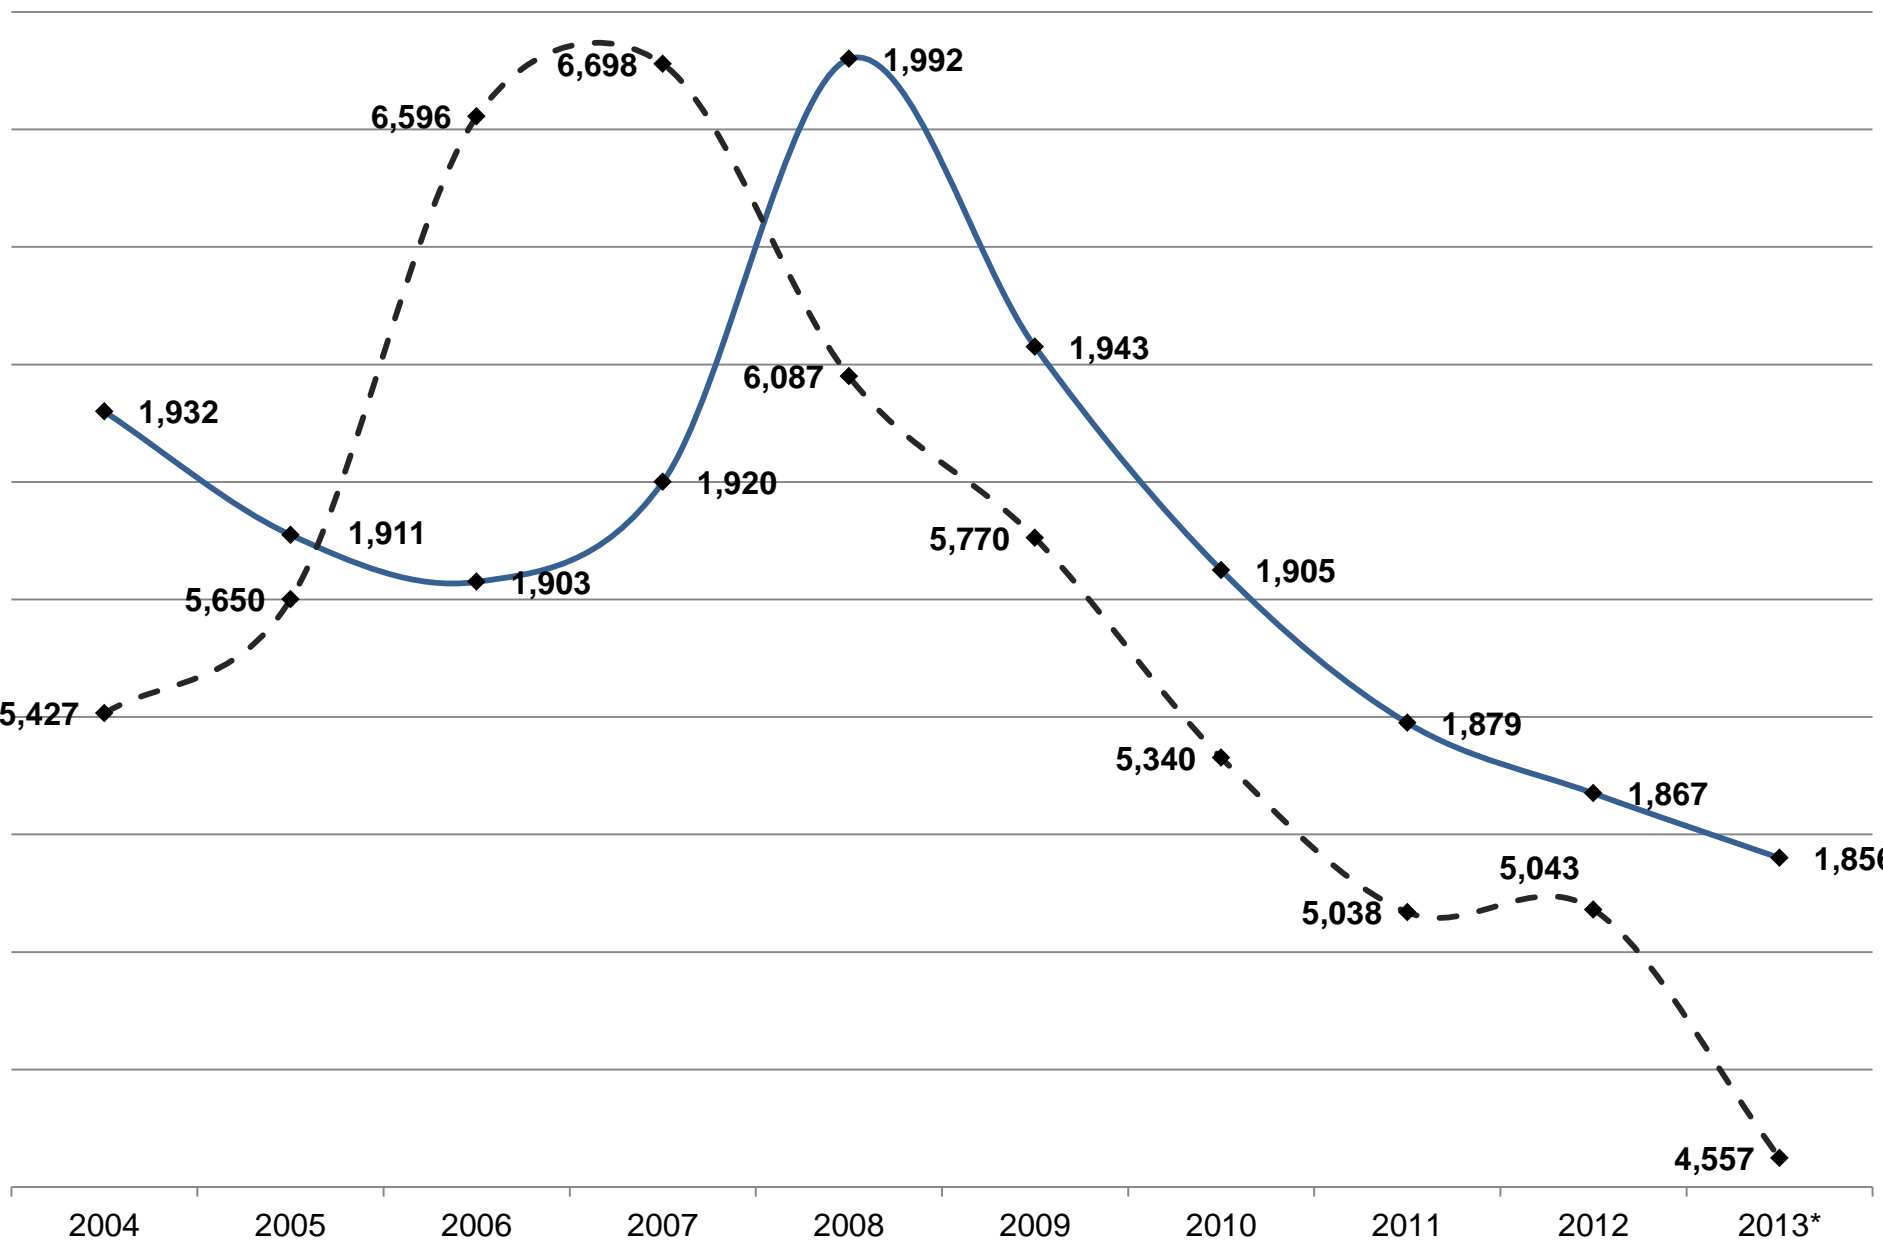

◆ Average Sworn Strength   ◆ Property Crime Rate

LRB155896

Source: FBI, Uniform Crime Reports, prepared by the National Archive of Criminal Justice Data.

*2013 crime data derived from Wisconsin Department of Justice- Statistical Analysis Center Crime Information Bureau data.

Property crime rate includes burglary, larceny-theft, and motor vehicle theft.
Violent crime rate includes murder, forcible rape, robbery and aggravated assault.
Rates are the number of reported offenses per 100,000 population.