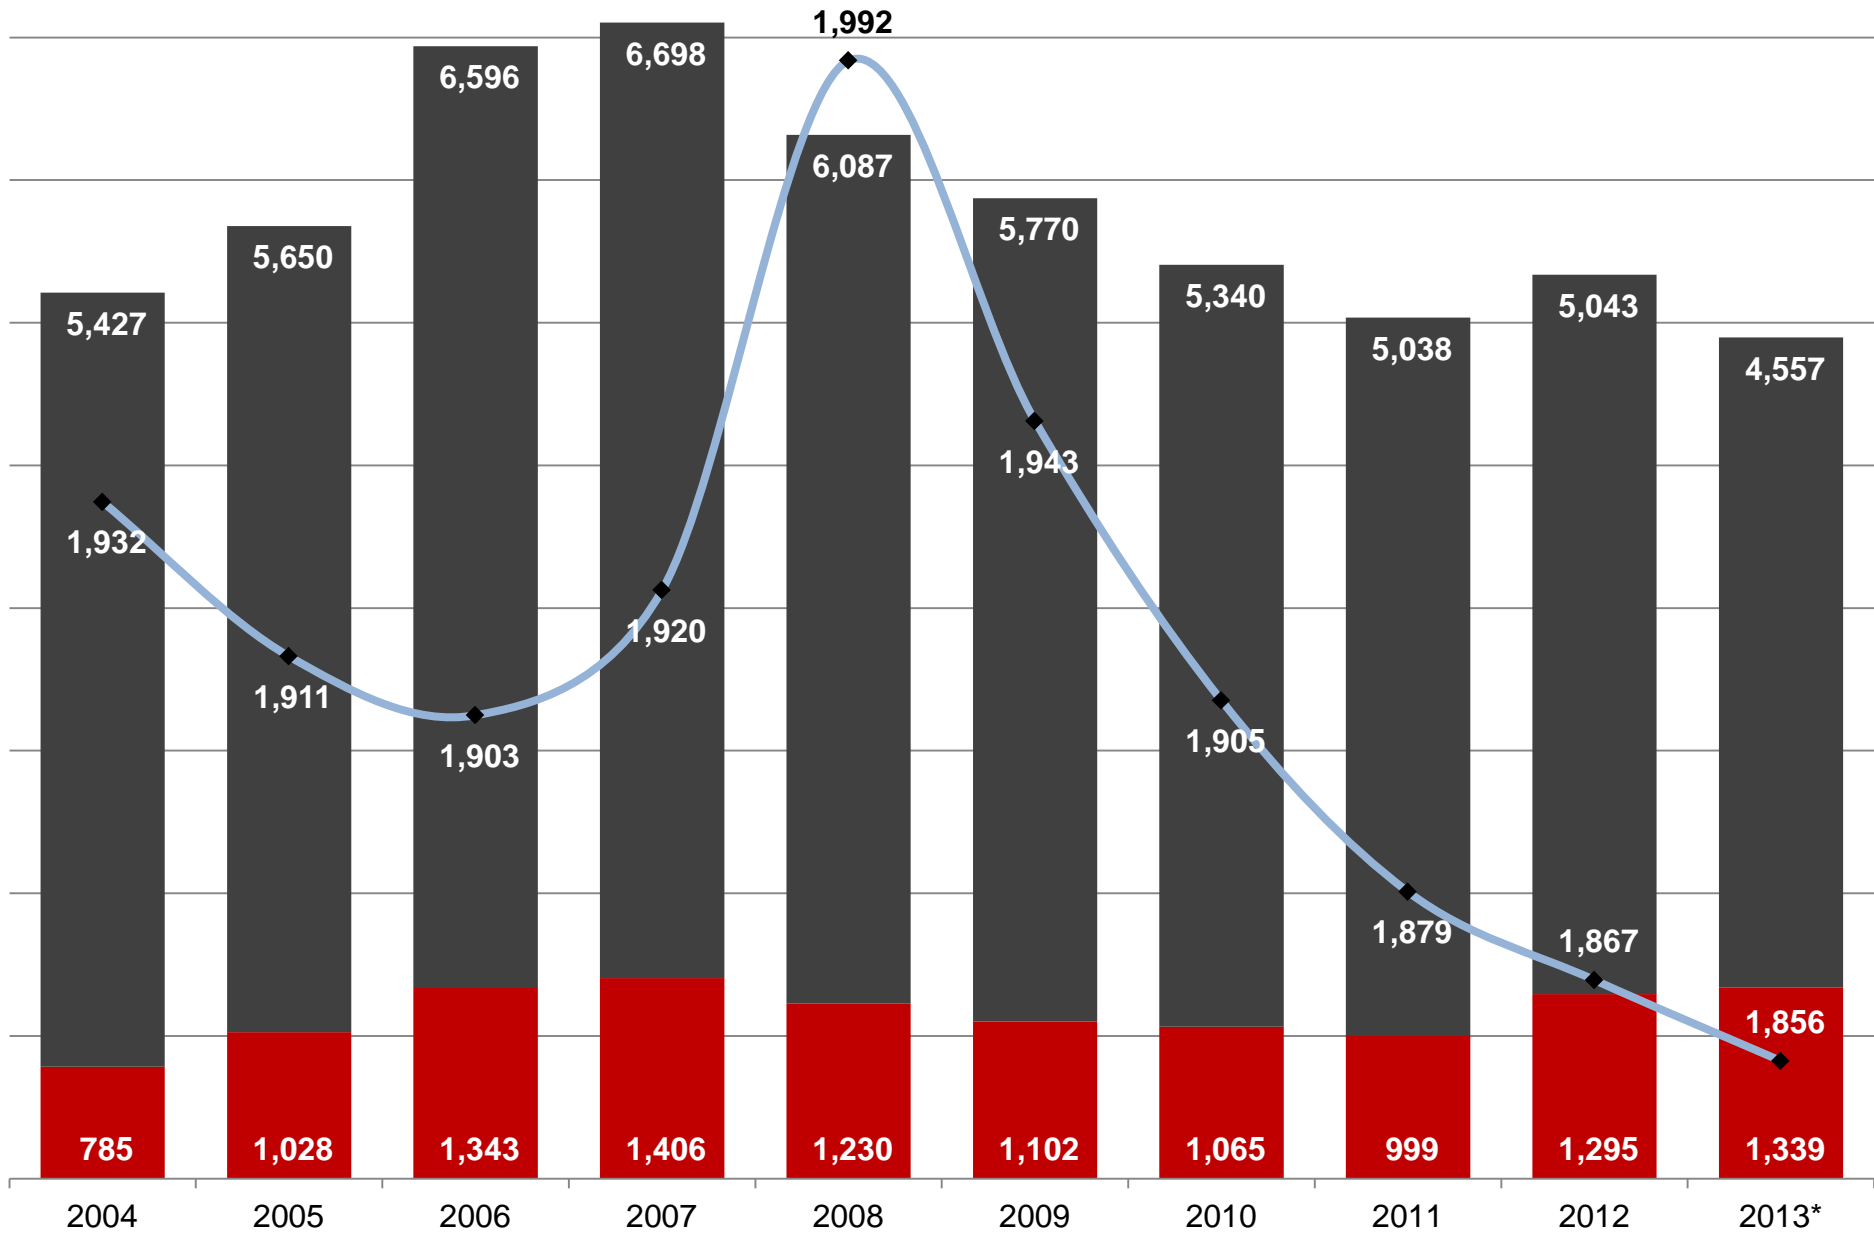

■ Violent Crime Rate
■ Property Crime Rate
◆ Average Sworn Strength

LRB155896

Source: FBI, Uniform Crime Reports, prepared by the National Archive of Criminal Justice Data.

*2013 crime data derived from Wisconsin Department of Justice- Statistical Analysis Center Crime Information Bureau data.

Property crime rate includes burglary, larceny-theft, and motor vehicle theft.
Violent crime rate includes murder, forcible rape, robbery and aggravated assault.
Rates are the number of reported offenses per 100,000 population.