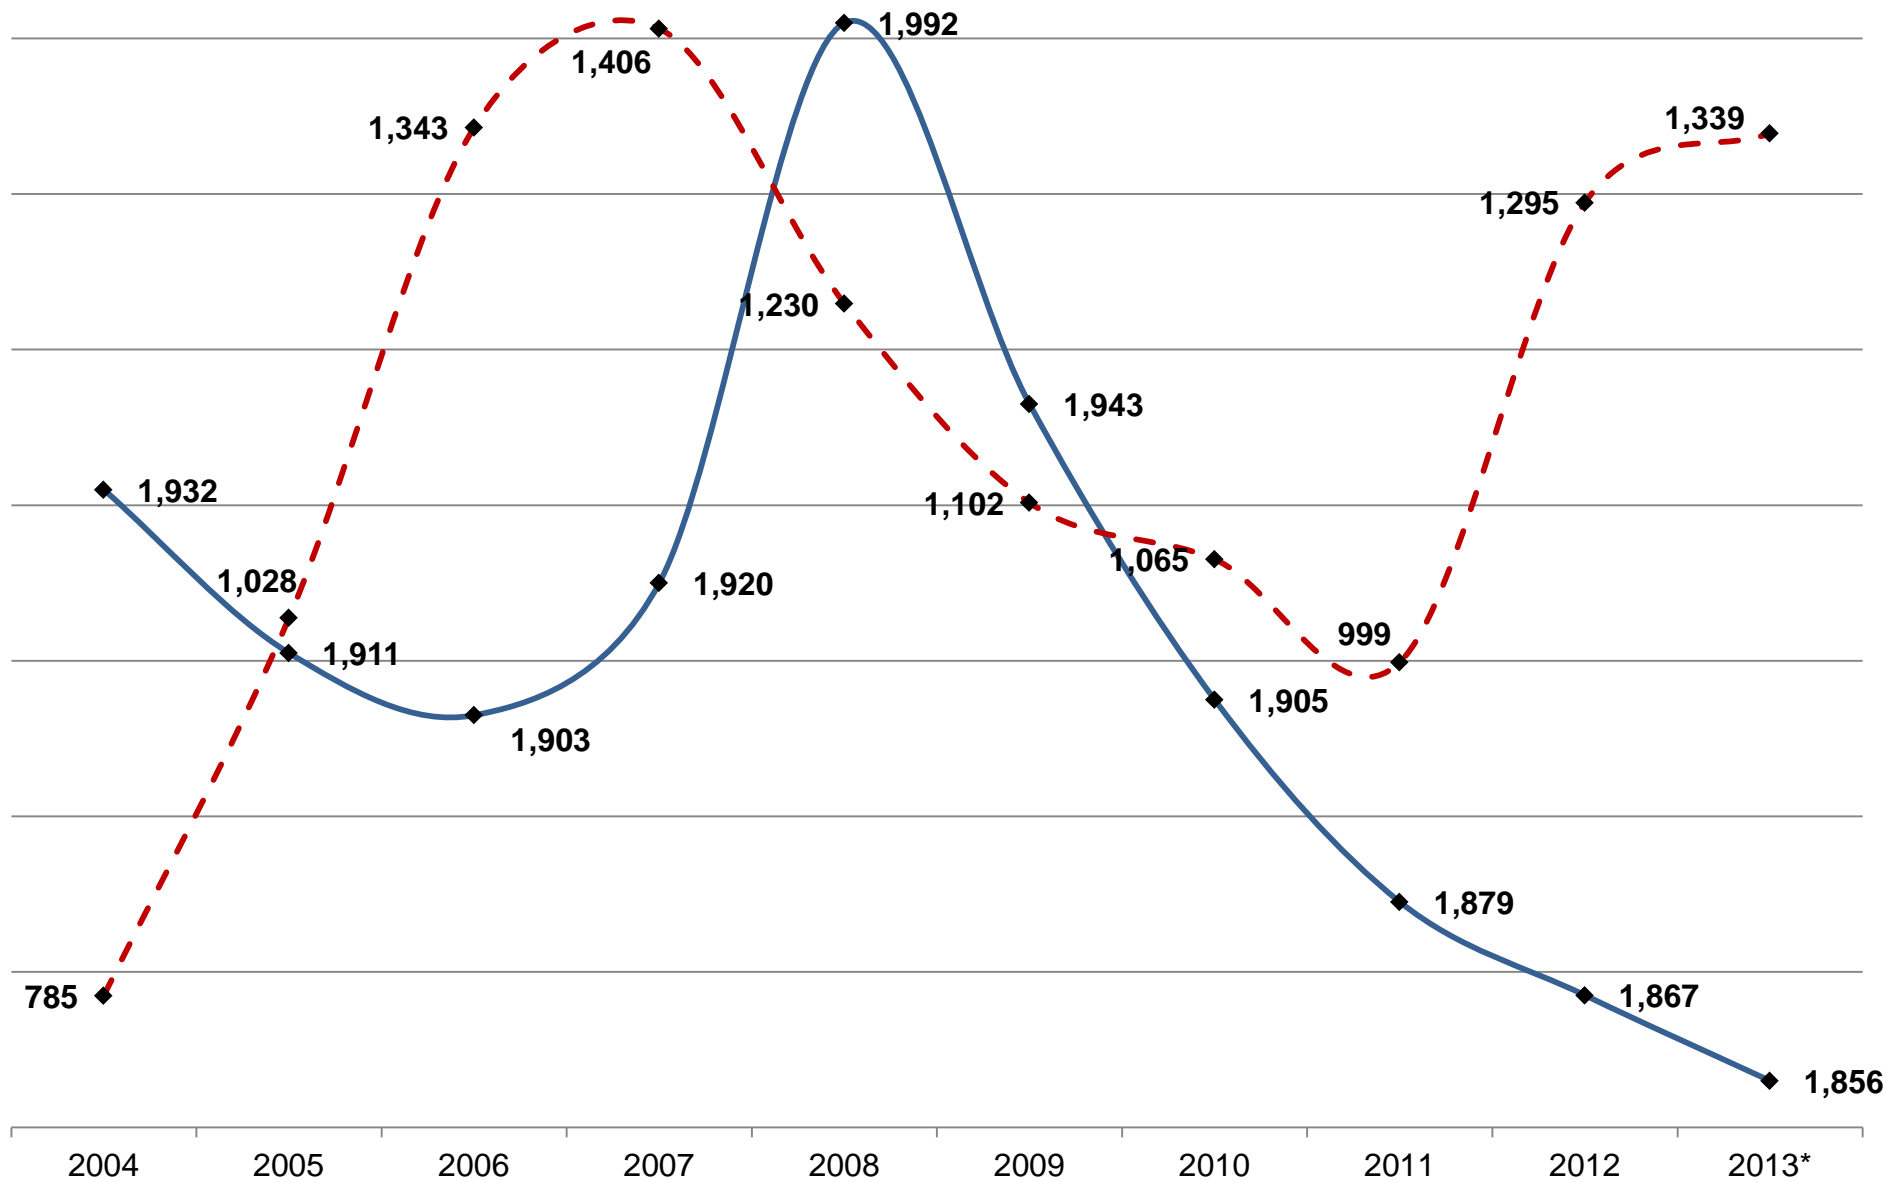

◆ Average Sworn Strength ◆ Violent Crime Rate

LRB155896

Source: FBI, Uniform Crime Reports, prepared by the National Archive of Criminal Justice Data.

*2013 crime data derived from Wisconsin Department of Justice- Statistical Analysis Center Crime Information Bureau data.

Property crime rate includes burglary, larceny-theft, and motor vehicle theft.

Violent crime rate includes murder, forcible rape, robbery and aggravated assault.

Rates are the number of reported offenses per 100,000 population.