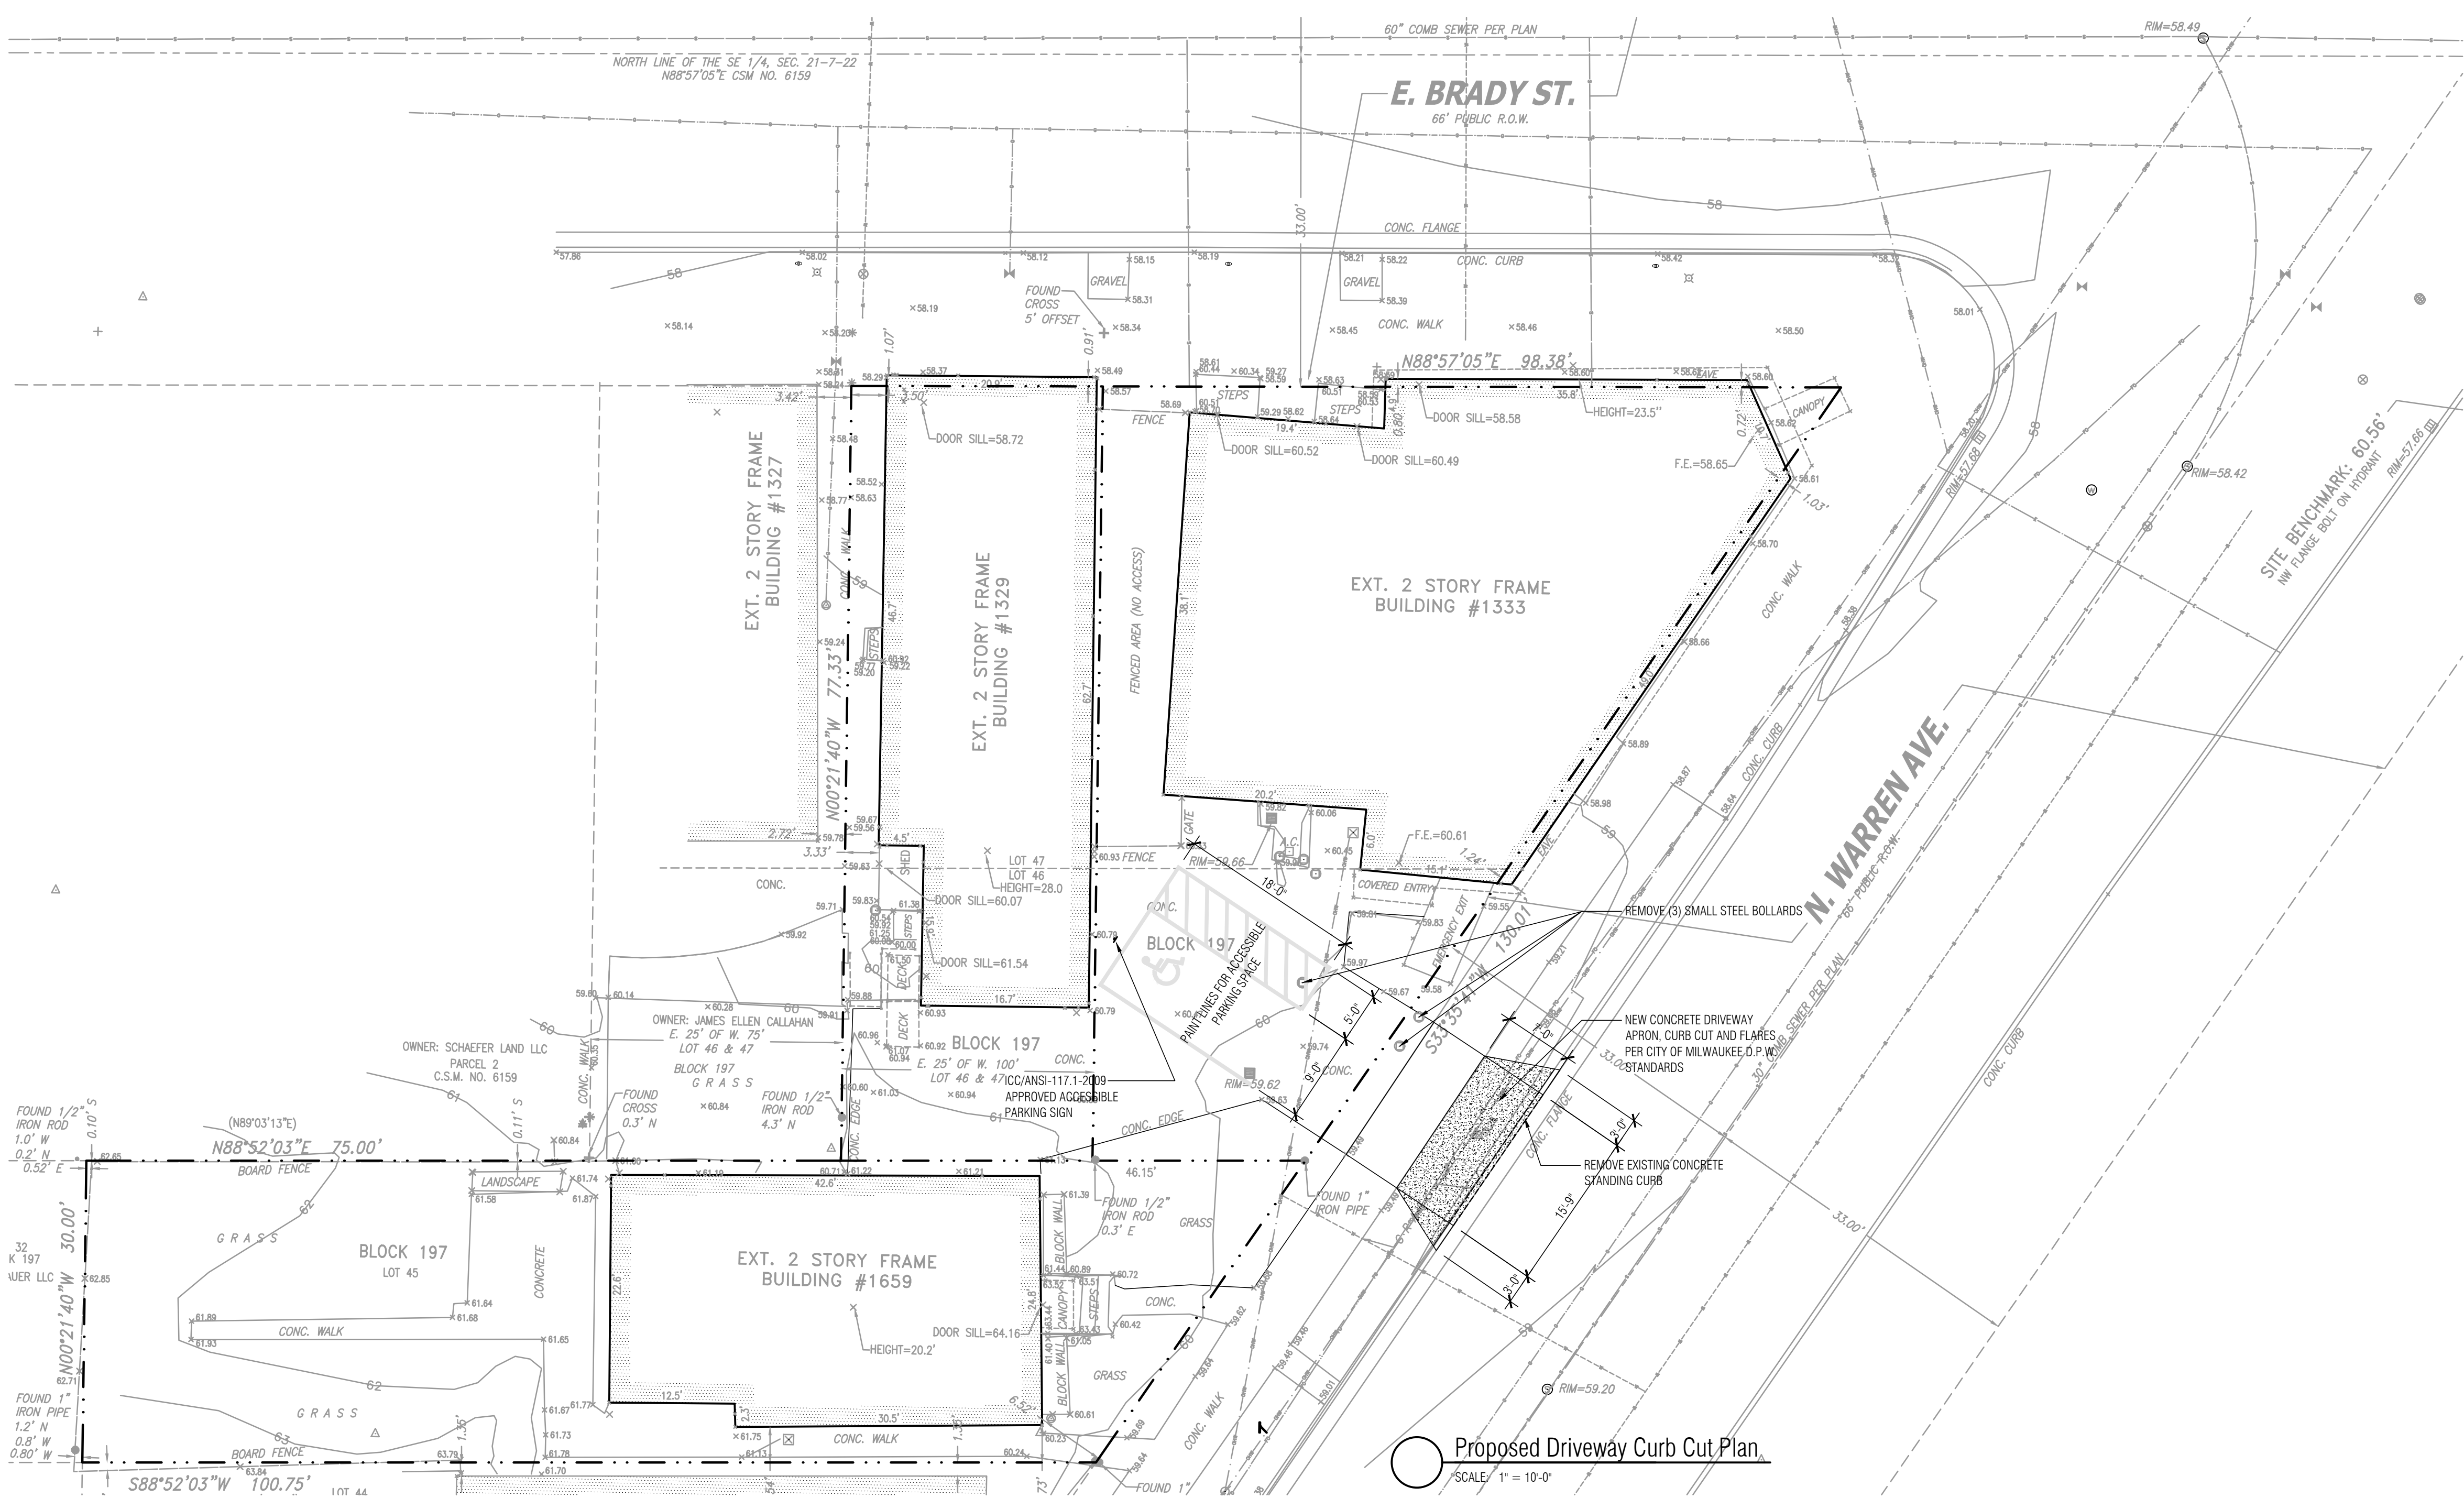

Google Earth Aerial Vicinity Map
SCALE: Aerial

Photo looking South on Warren Ave
SCALE: Photo

Proposed Driveway Curb Cut Plan
SCALE: 1" = 10'-0"

Project:
CLUB BRADY DRIVEWAY

Location:
1333-1339 E BRADY STREET
MILWAUKEE WI 53202

Sheet:
SITE PLAN

Date:	Issue Set:

Date:
JULY 18, 2019

Project No.:
0019-24

Sheet No.:

SP1.00