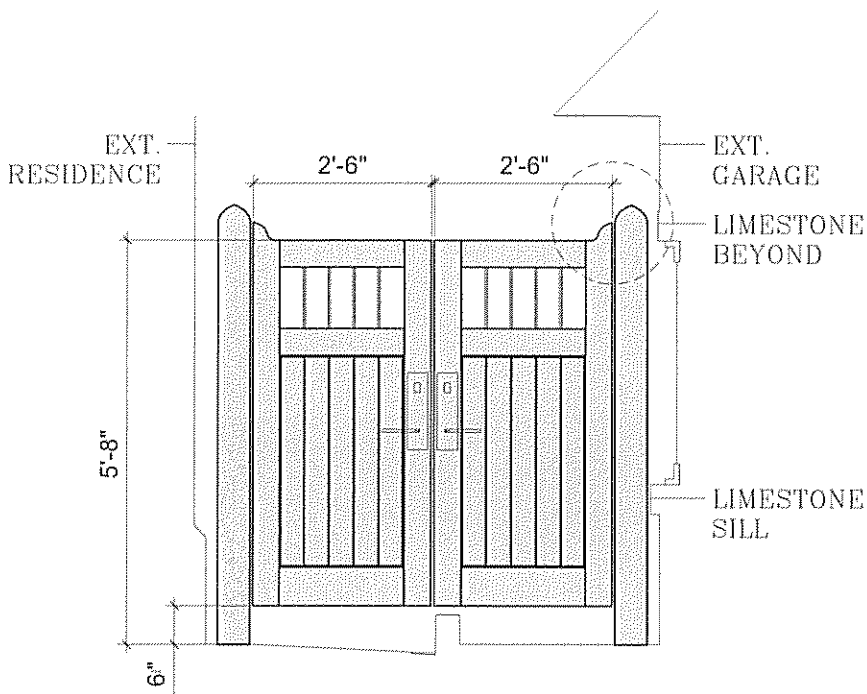

Plan View - Garden Gate

Scale: 3/8" = 1'-0"

Please Note: This is not a construction drawing

Gate Design  
Holbrook Vogel Residence

5/13/2015

CRAIG BERGMANN  
Landscape Design, Inc

900 N. Waukegan Road  
Lake Forest, IL 60045  
Telephone: (847) 251-8355

Carpentry Enlargement  
Scale: 1" = 1'-0"

Elevation Looking Southeast from Driveway  
Scale: 1/2" = 1'-0"

Please Note: This is not a construction drawing.

Gate Design  
Holbrook Vogel Residence

5/13/2015

CRAIG BERGMANN  
Landscape Design, Inc

900 N. Waukegan Road  
Lake Forest, IL 60045  
Telephone: (847) 251-8355

Elevation Looking Northwest from Rear Terrace

Scale: 1/2" = 1'-0"

Please Note: This is not a construction drawing.