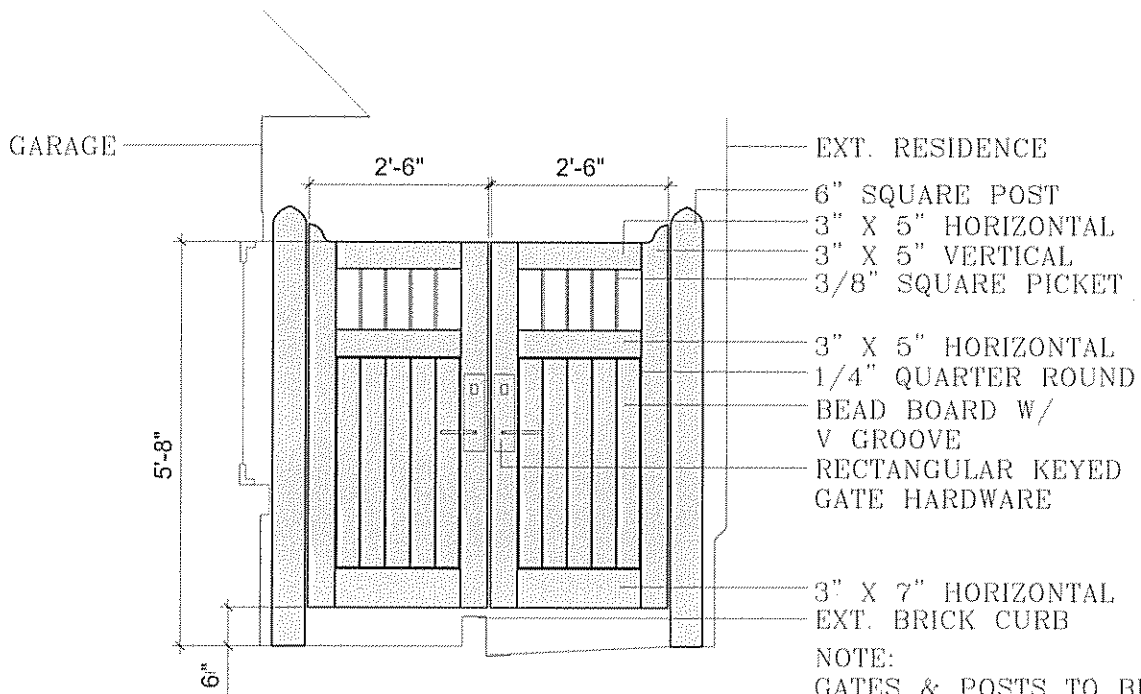

Plan View - Garden Gate

Scale: 3/8" = 1'-0"

Please Note: This is not a construction drawing

Gate Design  
Holbrook Vogel Residence

5/13/2015

CRAIG BERGMANN  
Landscape Design, Inc

900 N. Waukegan Road  
Lake Forest, IL 60045  
Telephone: (847) 251-8355

Carpentry Enlargement  
Scale: 1" = 1'-0"

Elevation Looking Southeast from Driveway  
Scale: 1/2" = 1'-0"

Please Note: This is not a construction drawing.

Gate Design  
Holbrook Vogel Residence

5/13/2015

CRAIG BERGMANN  
Landscape Design, Inc

900 N. Waukegan Road  
Lake Forest, IL 60045  
Telephone: (847) 251-8355

Elevation Looking Northwest from Rear Terrace

Scale: 1/2" = 1'-0"

Please Note: This is not a construction drawing.