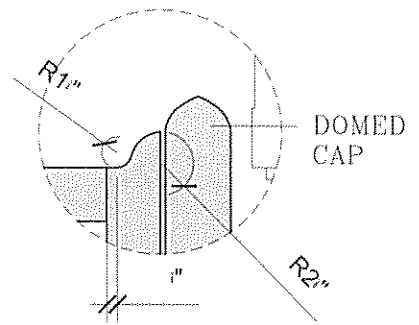

Plan View - Garden Gate

Scale: 3/8" = 1'-0"

Please Note: This is not a construction drawing

Gate Design  
Holbrook Vogel Residence

5/13/2015

CRAIG BERGMANN  
Landscape Design, Inc

900 N. Waukegan Road  
Lake Forest, IL 60045  
Telephone: (847) 251-8355

Carpentry Enlargement  
Scale: 1" = 1'-0"

Elevation Looking Southeast from Driveway  
Scale: 1/2" = 1'-0"

Please Note: This is not a construction drawing.

Gate Design  
Holbrook Vogel Residence

5/13/2015

CRAIG BERGMANN  
Landscape Design, Inc

900 N. Waukegan Road  
Lake Forest, IL 60045  
Telephone: (847) 251-8355

Elevation Looking Northwest from Rear Terrace

Scale: 1/2" = 1'-0"

Please Note: This is not a construction drawing.