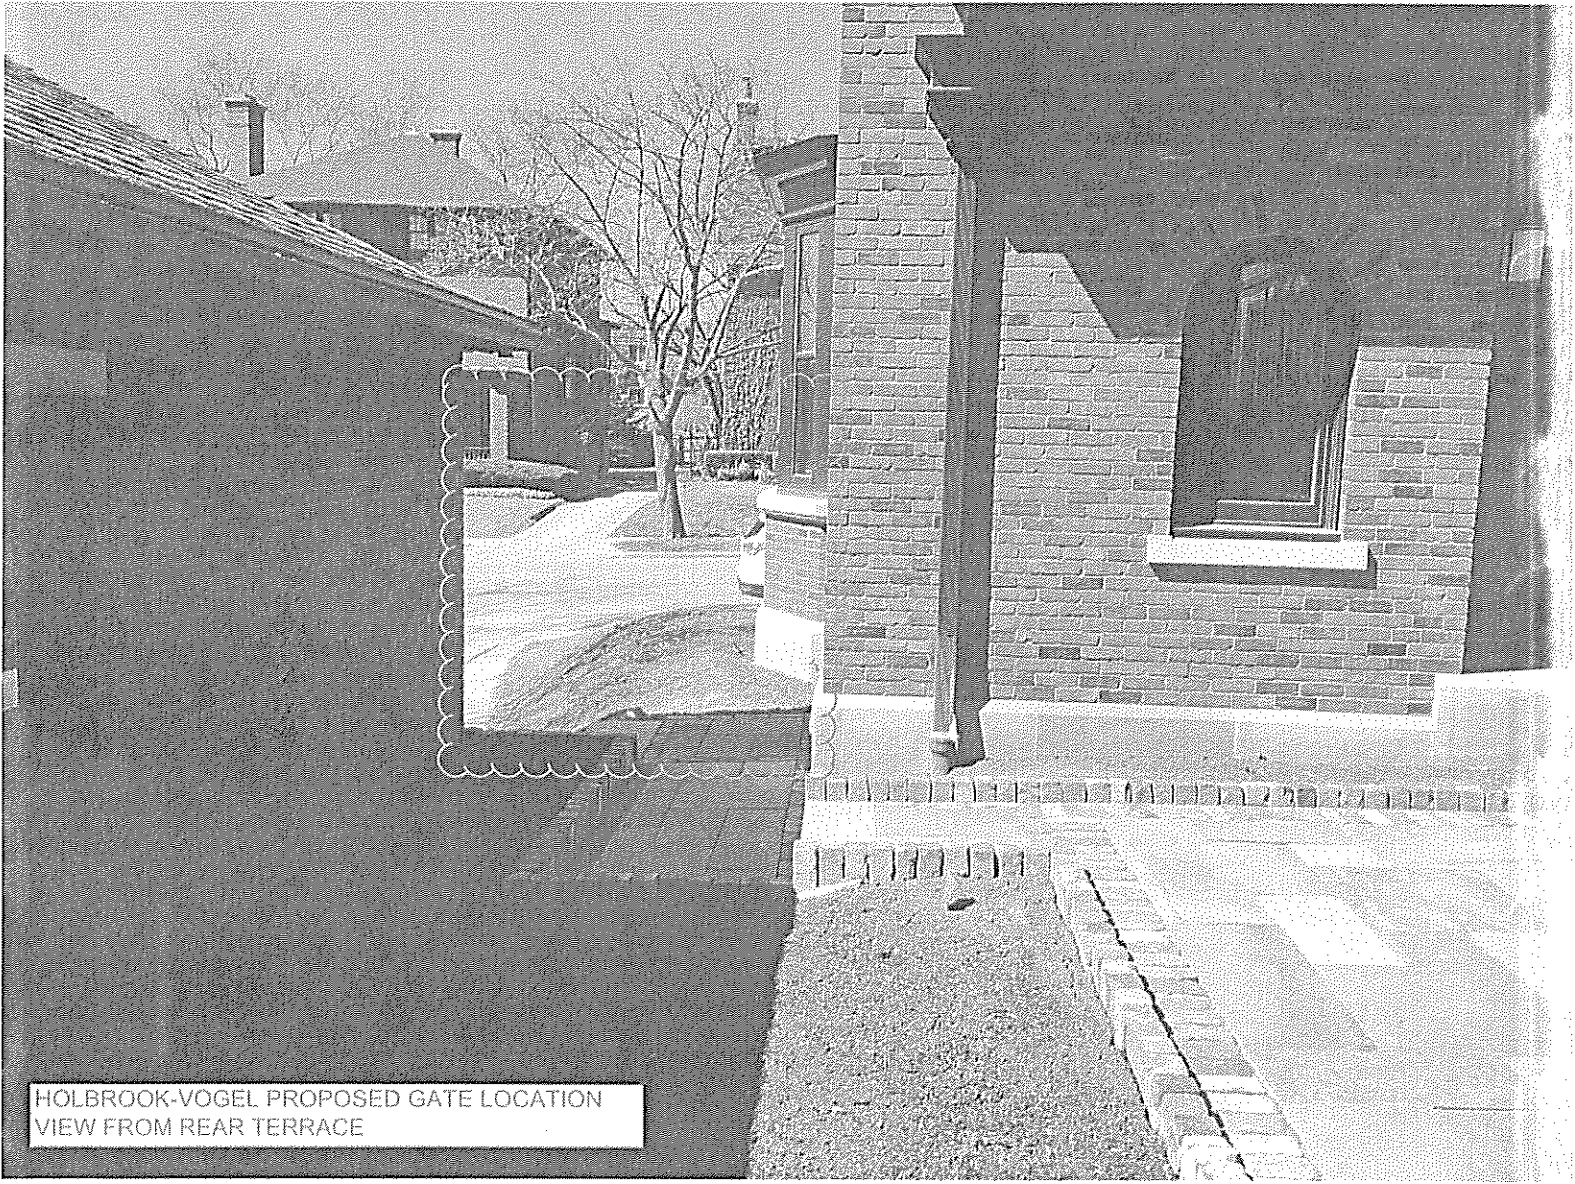

HOLBROOK-VOGEL PROPOSED GATE LOCATION
VIEW FROM REAR TERRACE