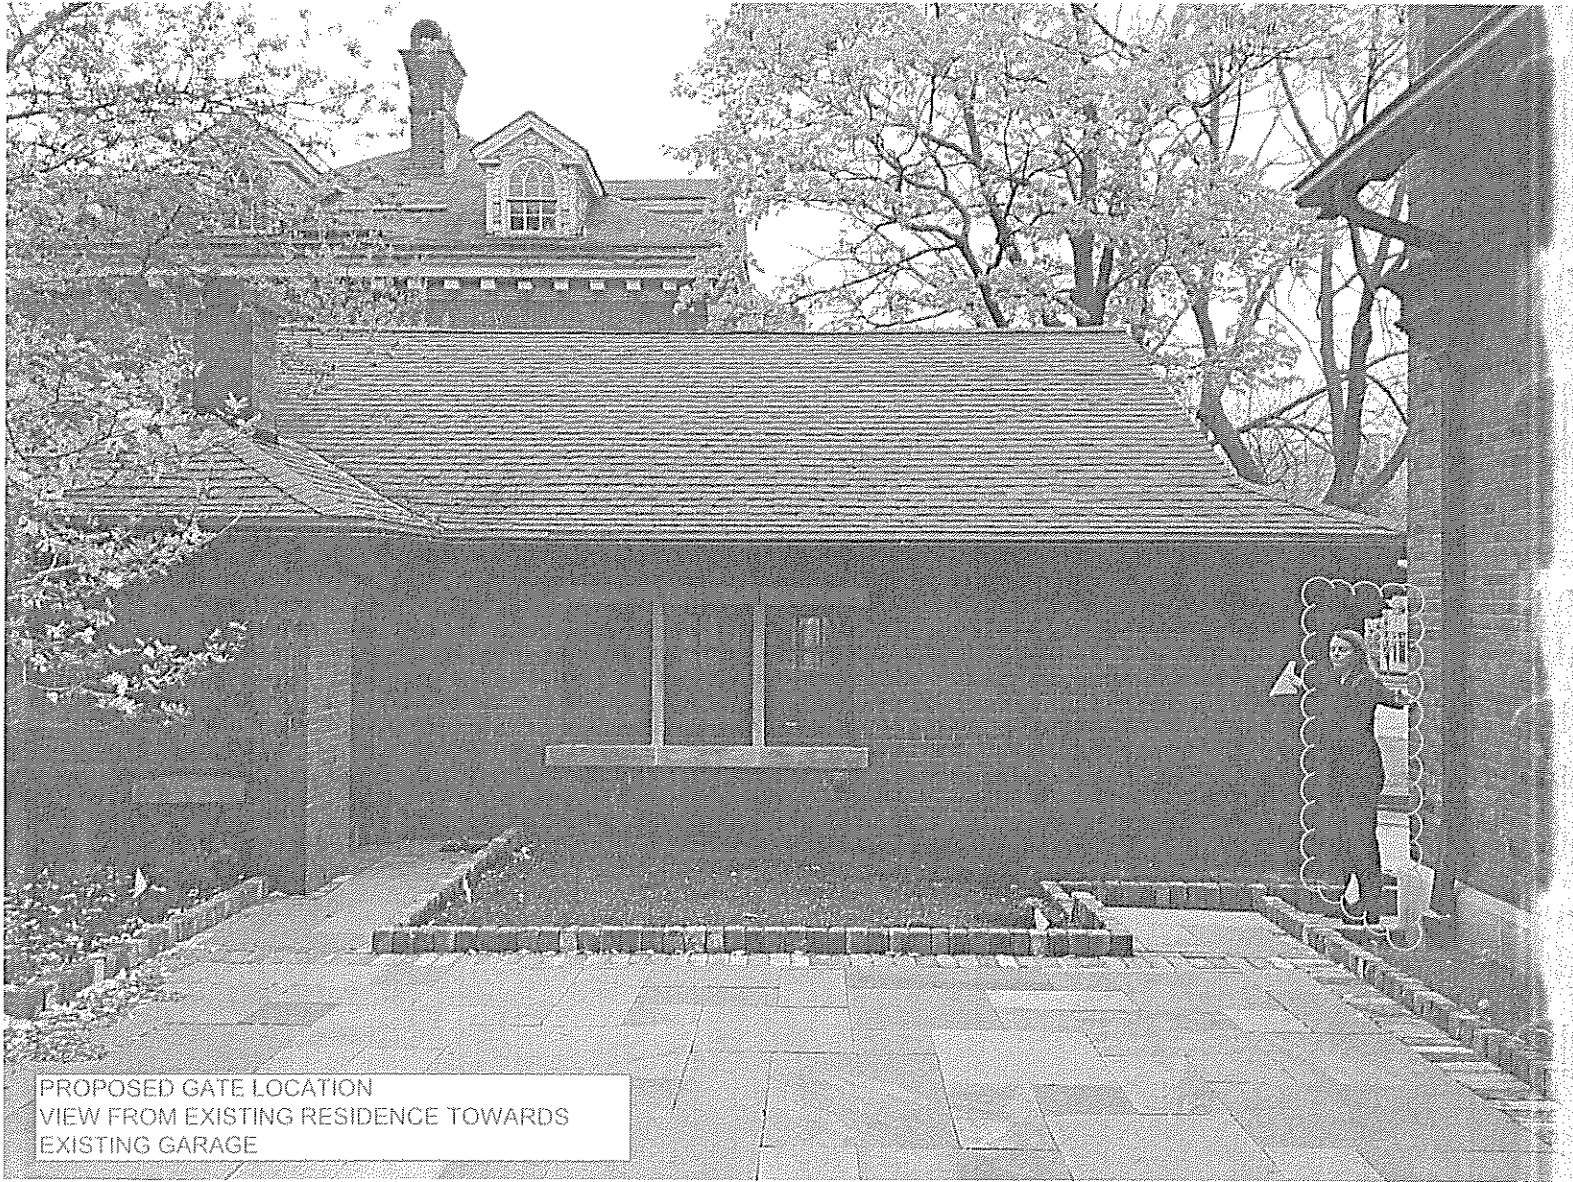

## Gate Design

Holbrook Vogel Residence

5/13/2015

CRAIG BERGMANN  
Landscape Design, Inc

900 N. Waukegan Road  
Lake Forest, IL 60045  
Telephone: (847) 251-8355

HOLBROOK-VOGEL PROPOSED GATE LOCATION  
VIEW FROM REAR TERRACE

PROPOSED GATE LOCATION - VIEW FROM DRIVEWAY

PROPOSED GATE LOCATION  
VIEW FROM EXISTING RESIDENCE TOWARDS  
EXISTING GARAGE