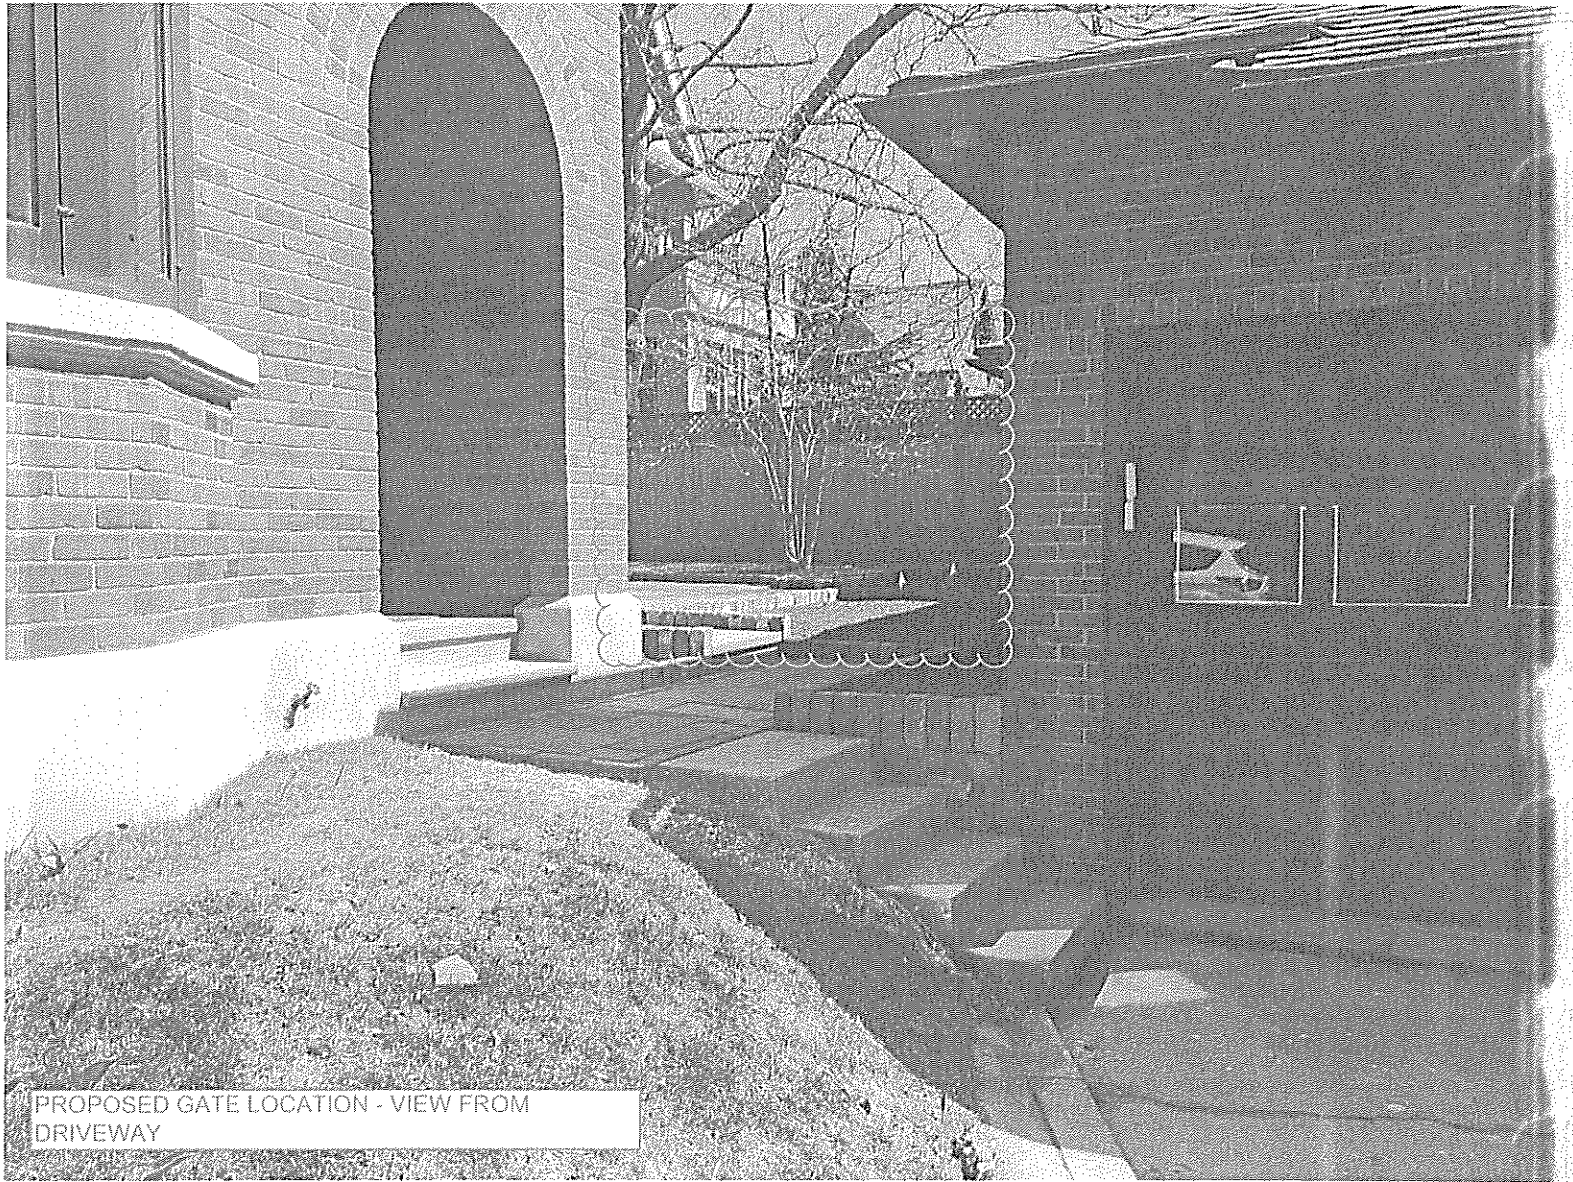

## Gate Design

Holbrook Vogel Residence

5/13/2015

CRAIG BERGMANN  
Landscape Design, Inc

900 N. Waukegan Road  
Lake Forest, IL 60045  
Telephone: (847) 251-8355

HOLBROOK-VOGEL PROPOSED GATE LOCATION  
VIEW FROM REAR TERRACE

PROPOSED GATE LOCATION - VIEW FROM DRIVEWAY

PROPOSED GATE LOCATION  
VIEW FROM EXISTING RESIDENCE TOWARDS  
EXISTING GARAGE