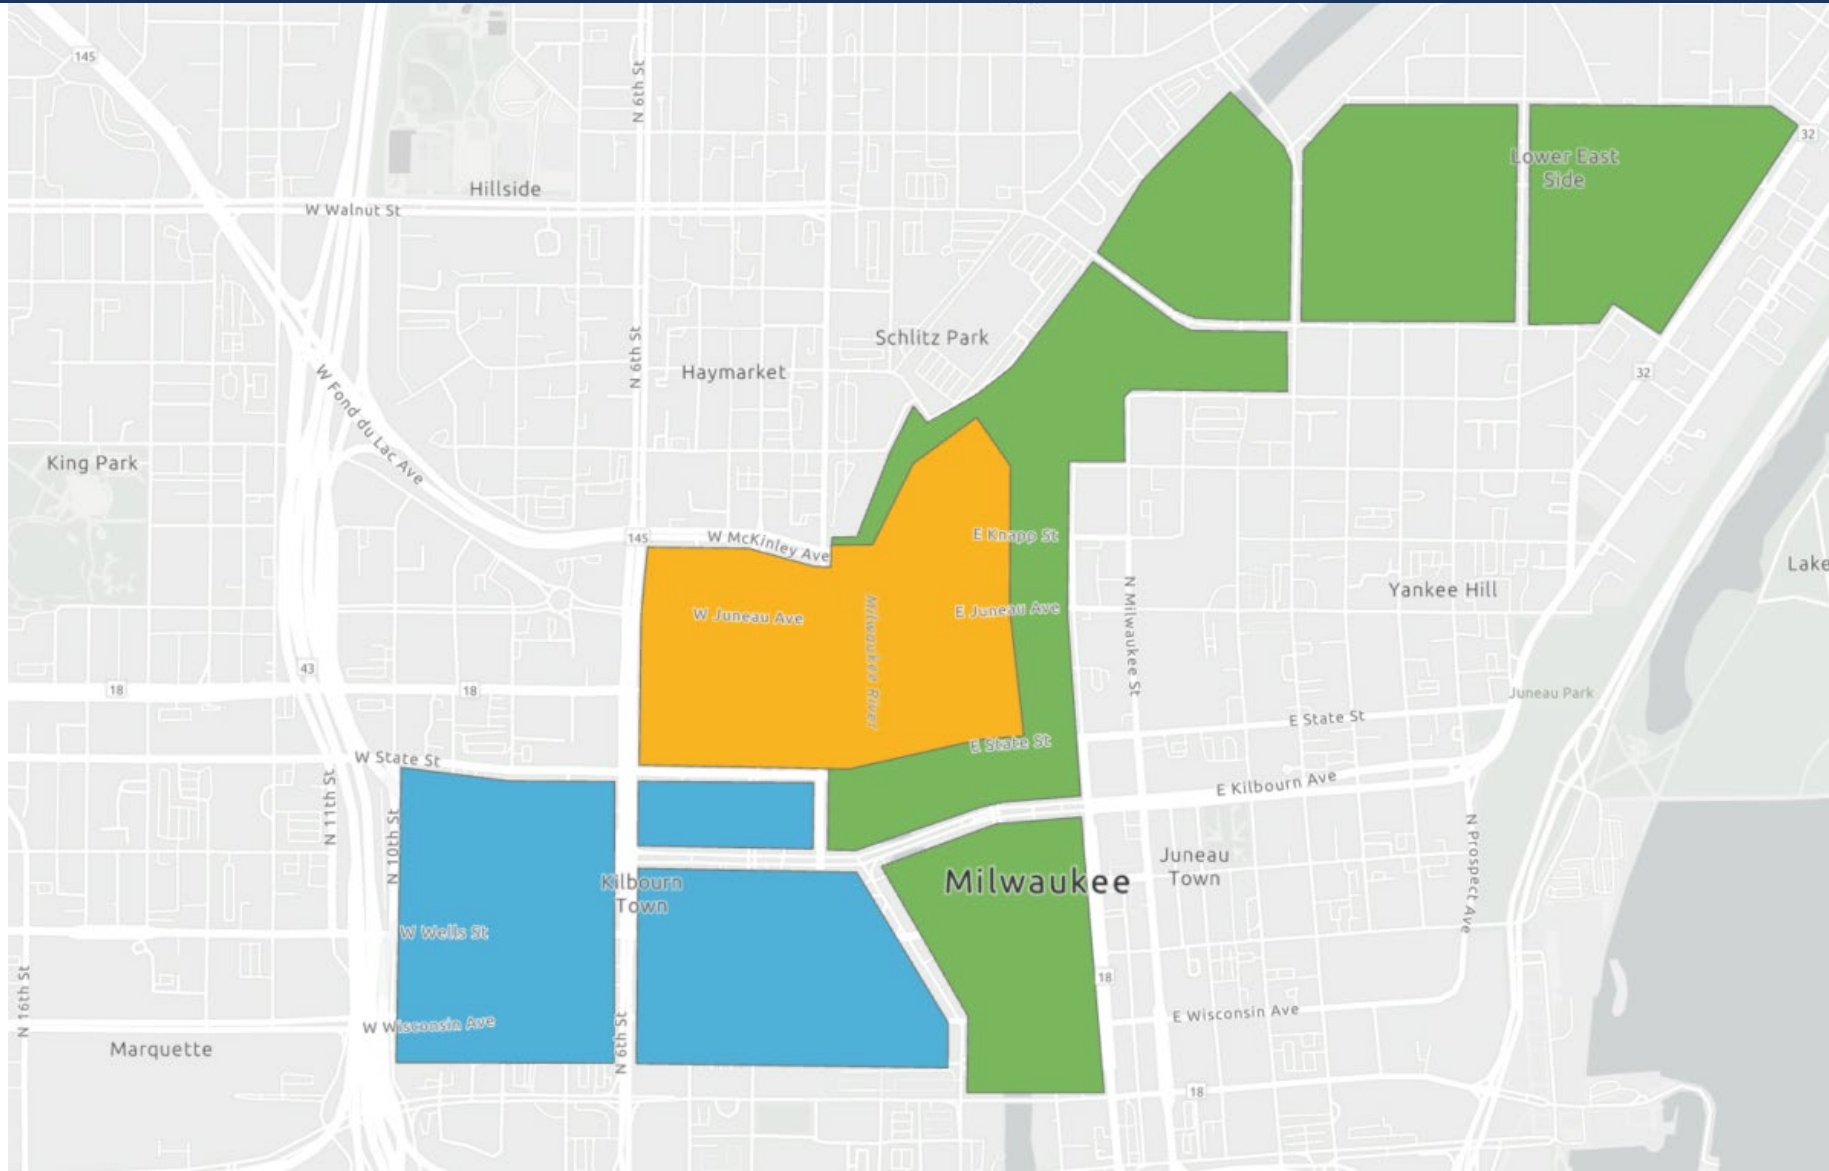

April 1

Code Red No Ride Zone – 8pm-4am

May 1

Westown No Ride Zone – 10pm-4am

June 1

Water-Brady No Ride Zone – 10pm-4am

Emergency Zones

Partial / Full Downtown Closures