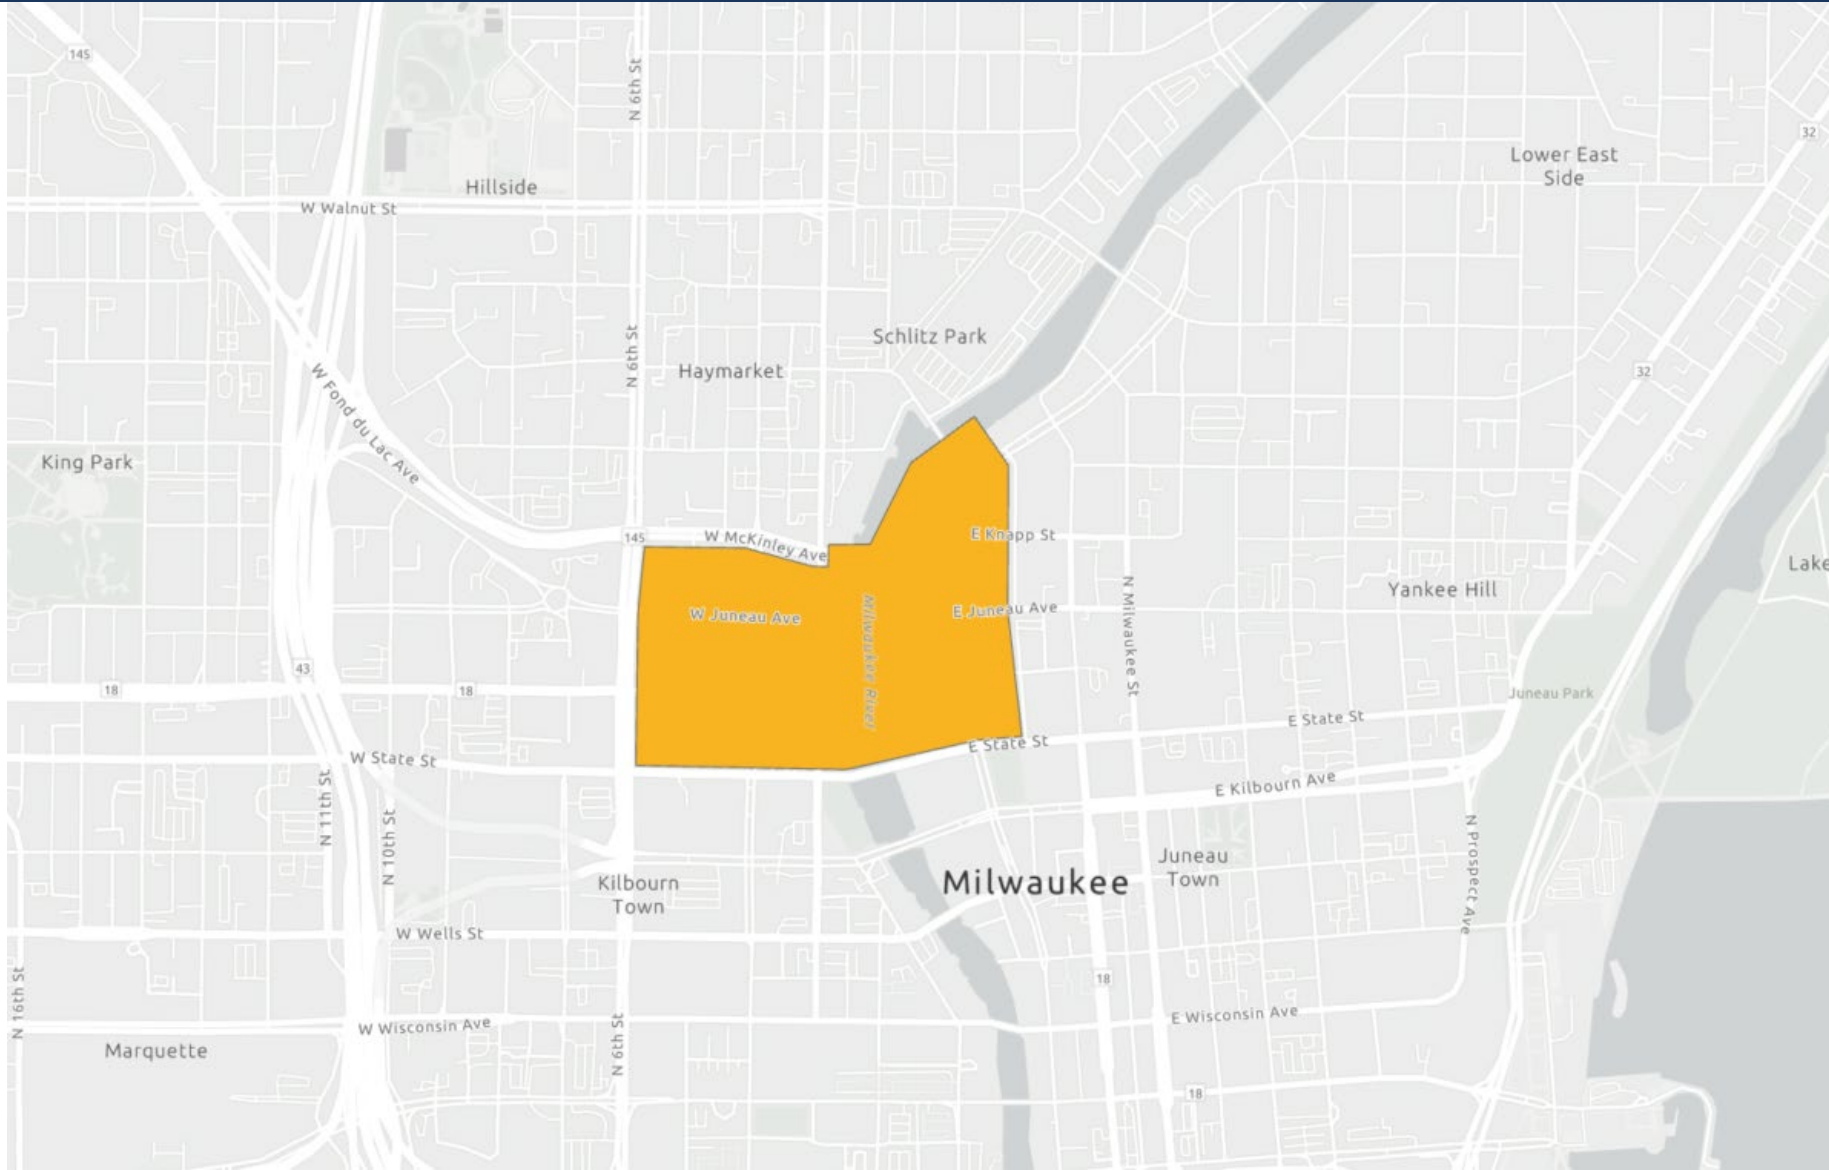

April 1

Code Red No Ride Zone – 8pm-4am

May 1

Westown No Ride Zone – 10pm-4am

June 1

Water-Brady No Ride Zone – 10pm-4am

Emergency Zones

Partial / Full Downtown Closures