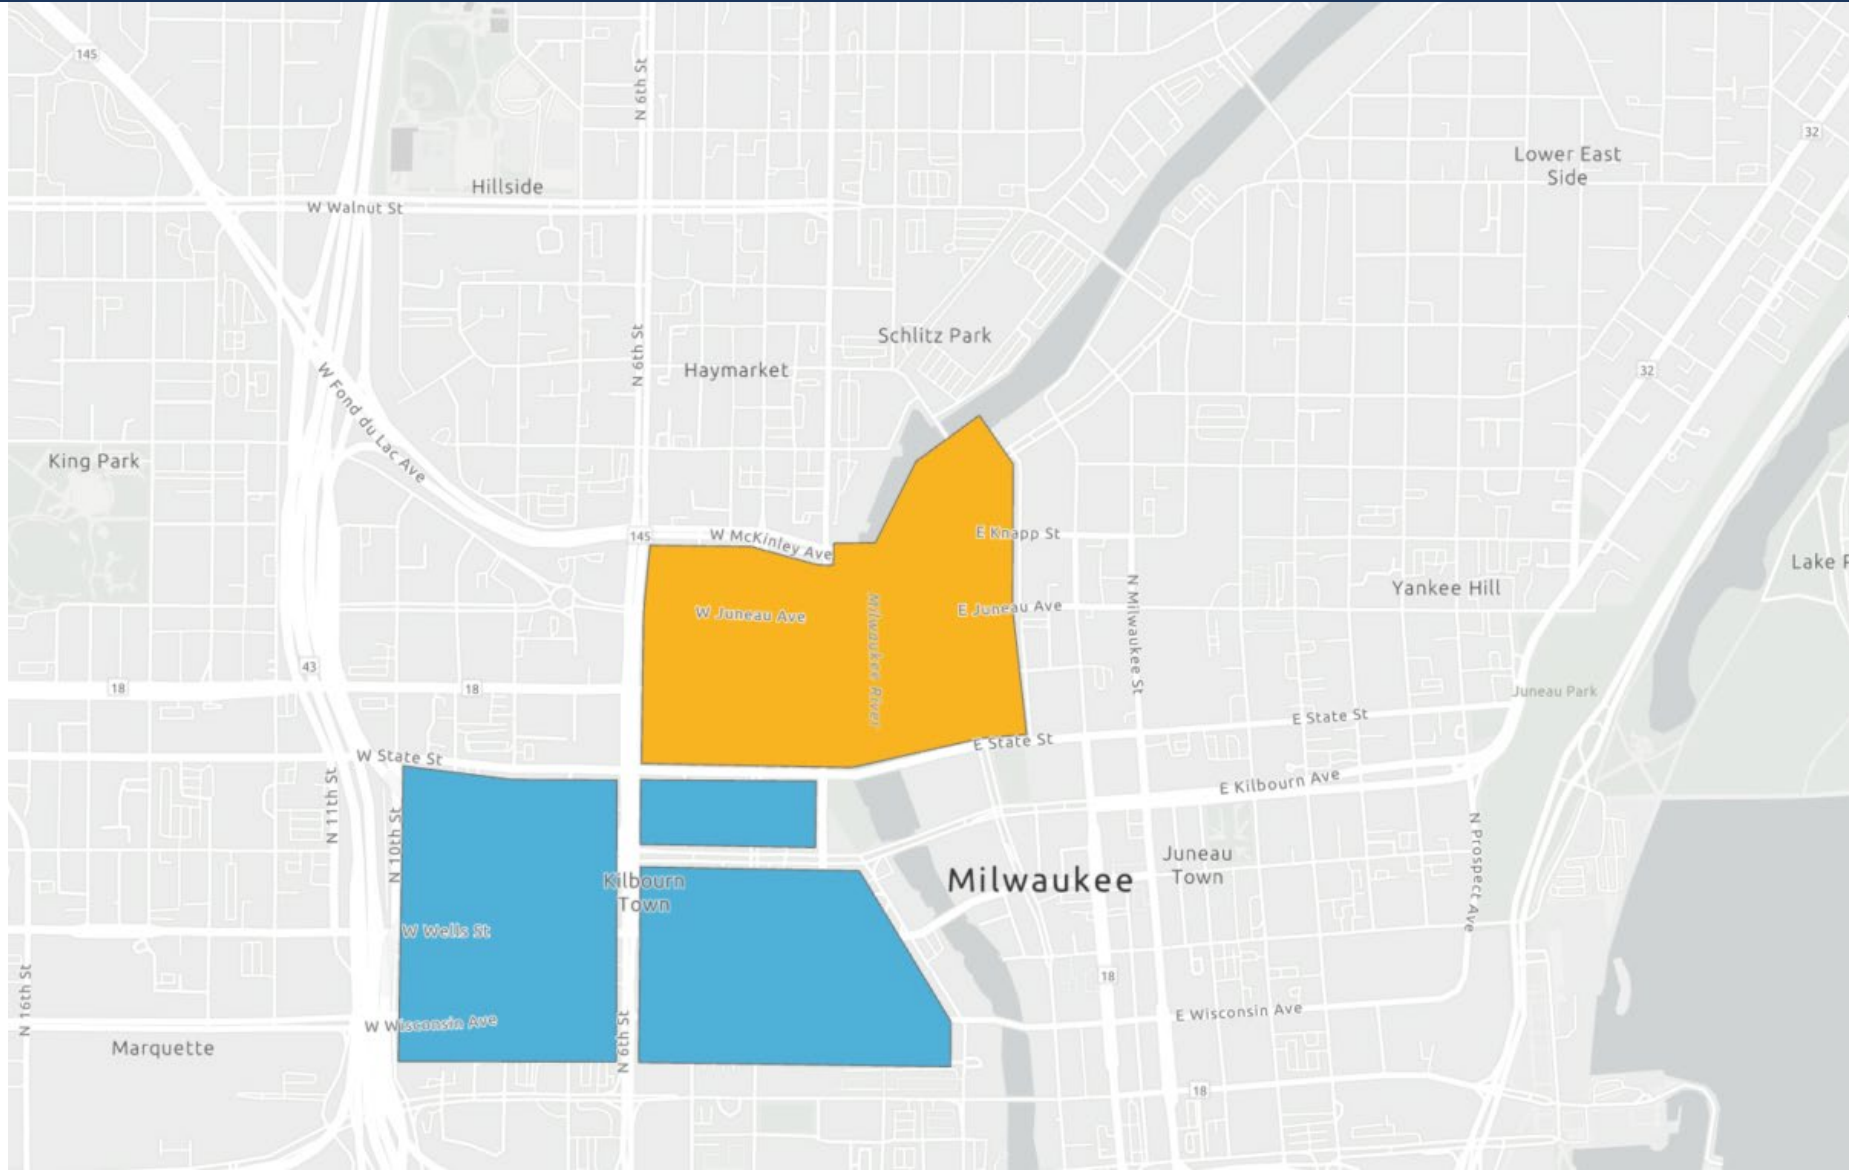

April 1

Code Red No Ride Zone – 8pm-4am

May 1

Westown No Ride Zone – 10pm-4am

June 1

Water-Brady No Ride Zone – 10pm-4am

Emergency Zones

Partial / Full Downtown Closures