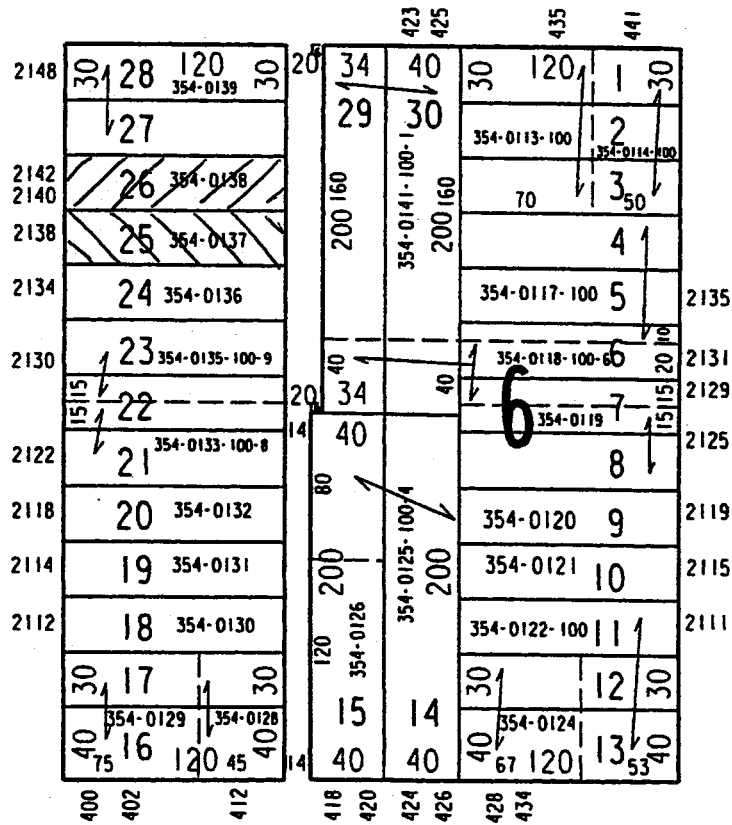

NW 21-7-22
ATLAS P. 354

354

354-15
SCALE 1" = 80'

PARK ADDITION
E GARFIELD AV

N BUFFUM ST

N HOLTON ST

E LLOYD ST