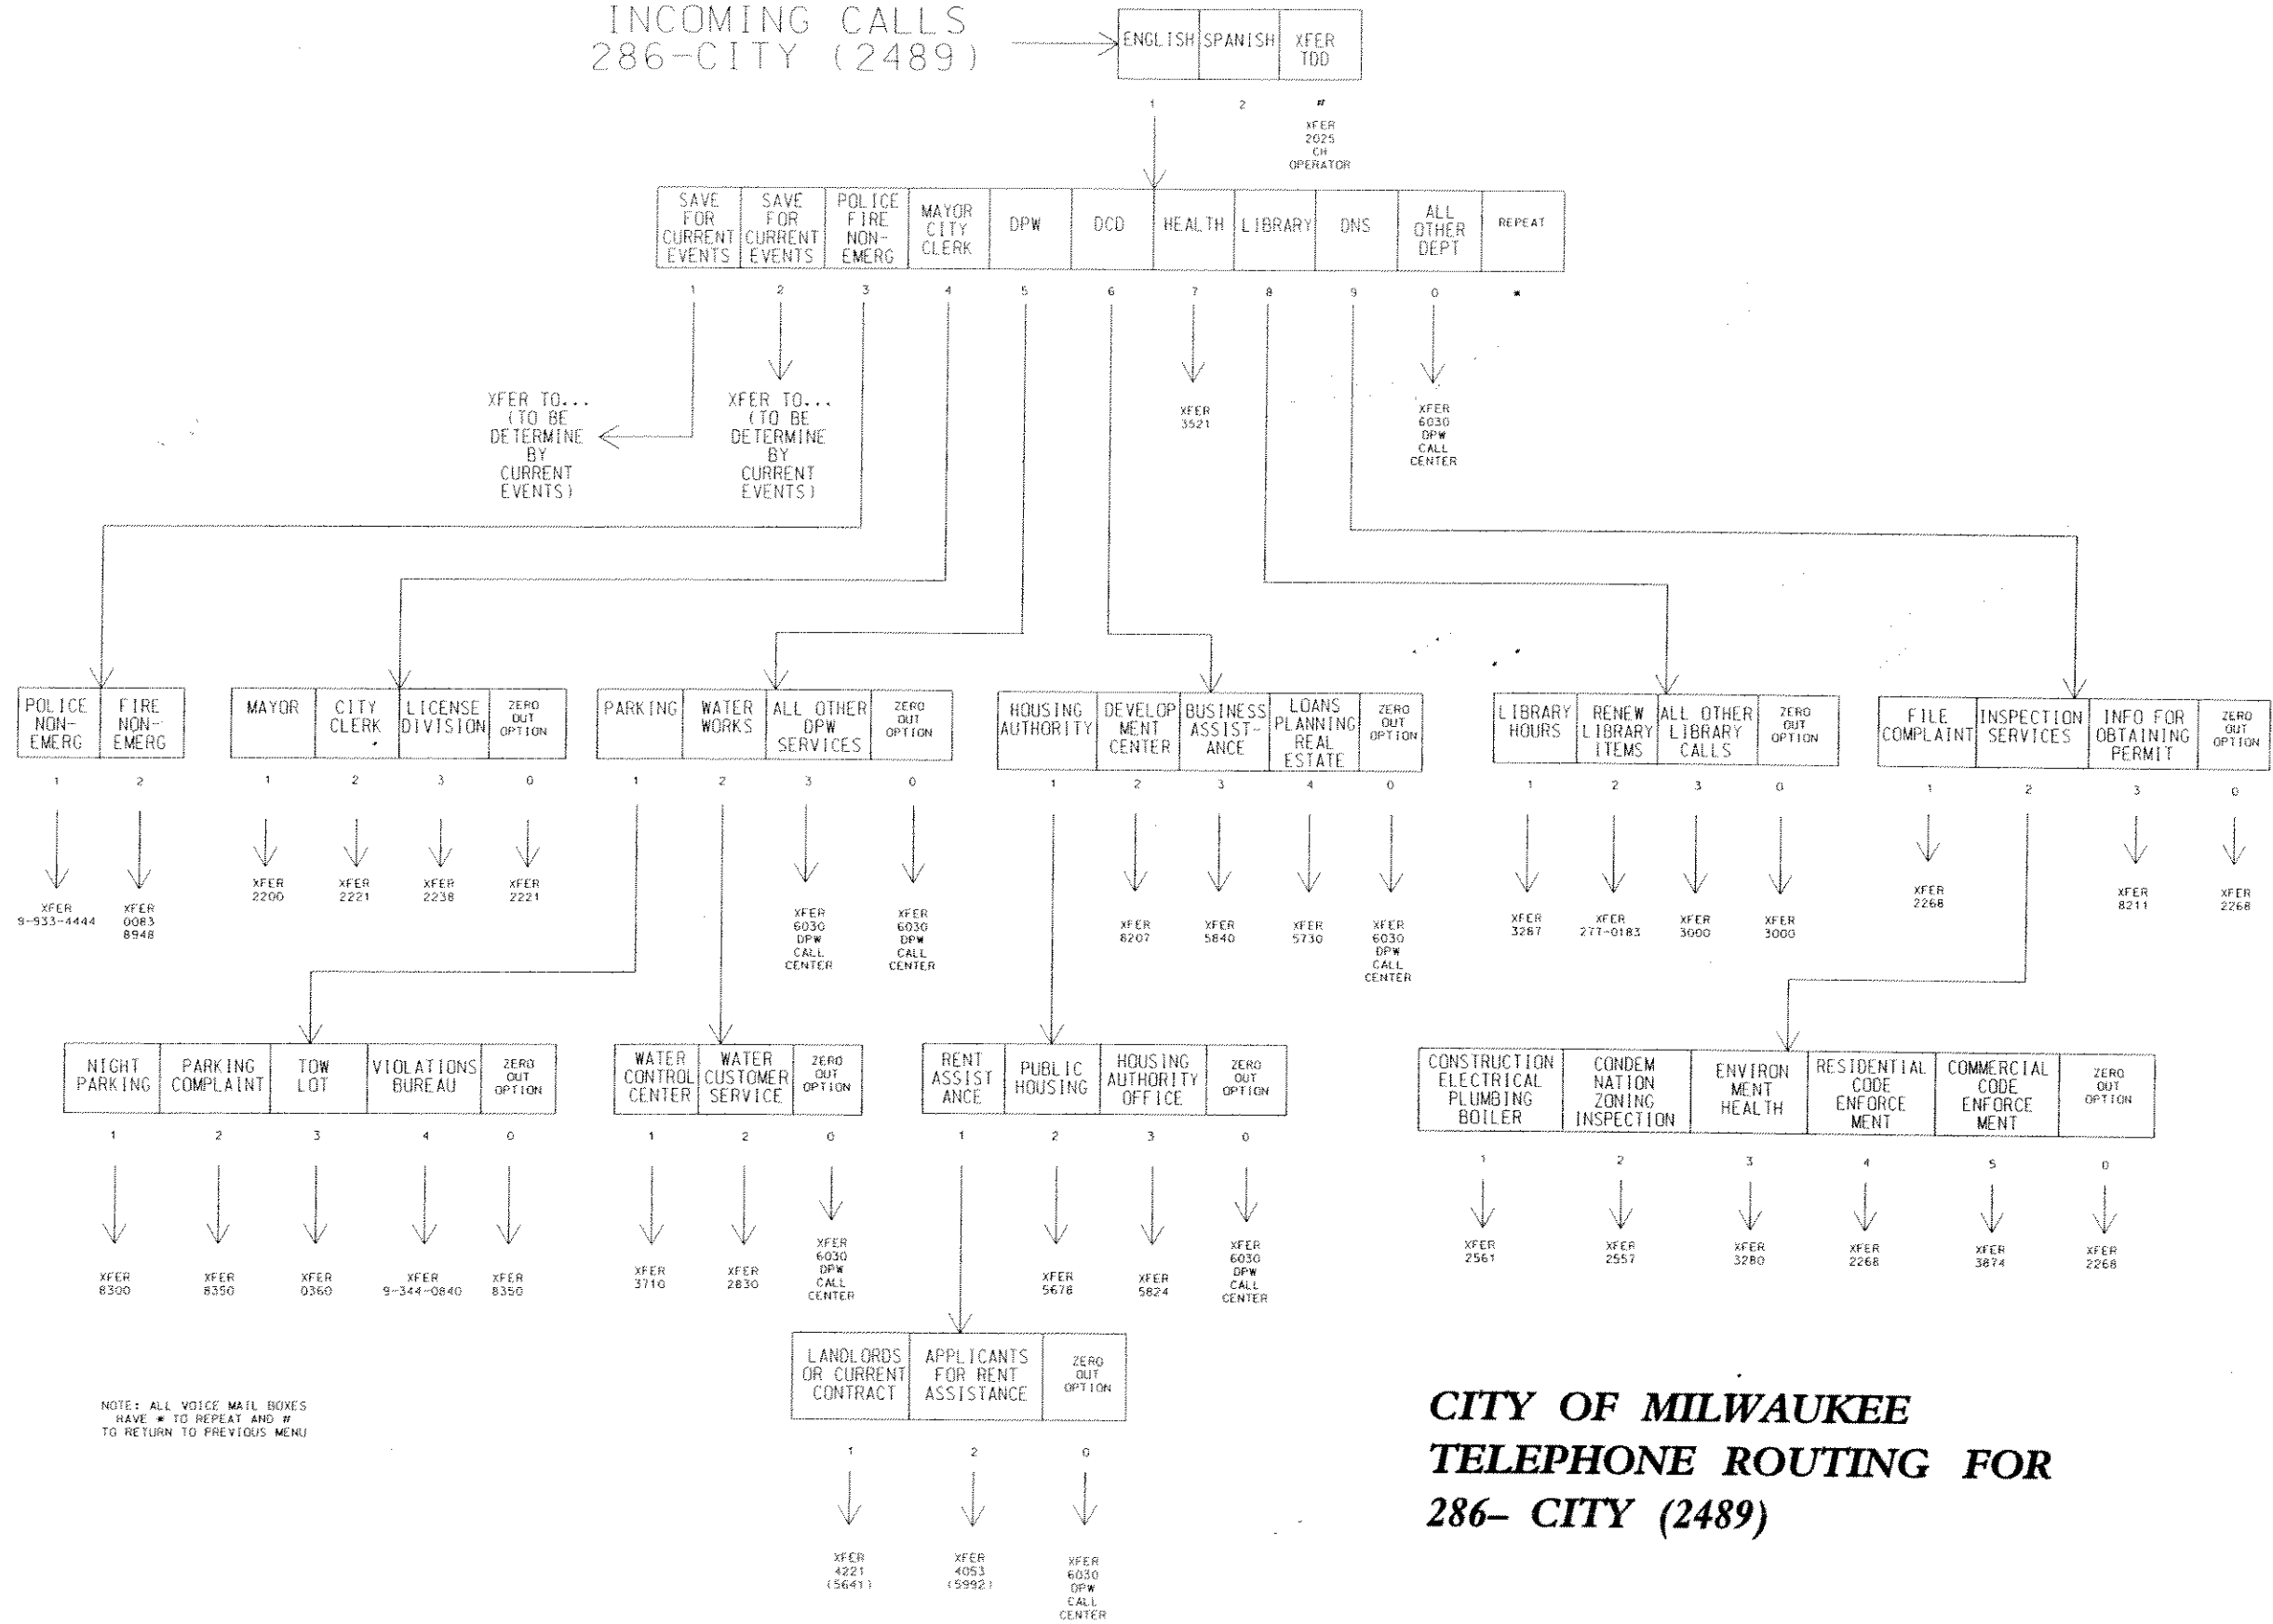

INCOMING CALLS
286-CITY (2489)

**CITY OF MILWAUKEE
TELEPHONE ROUTING FOR
286- CITY (2489)**