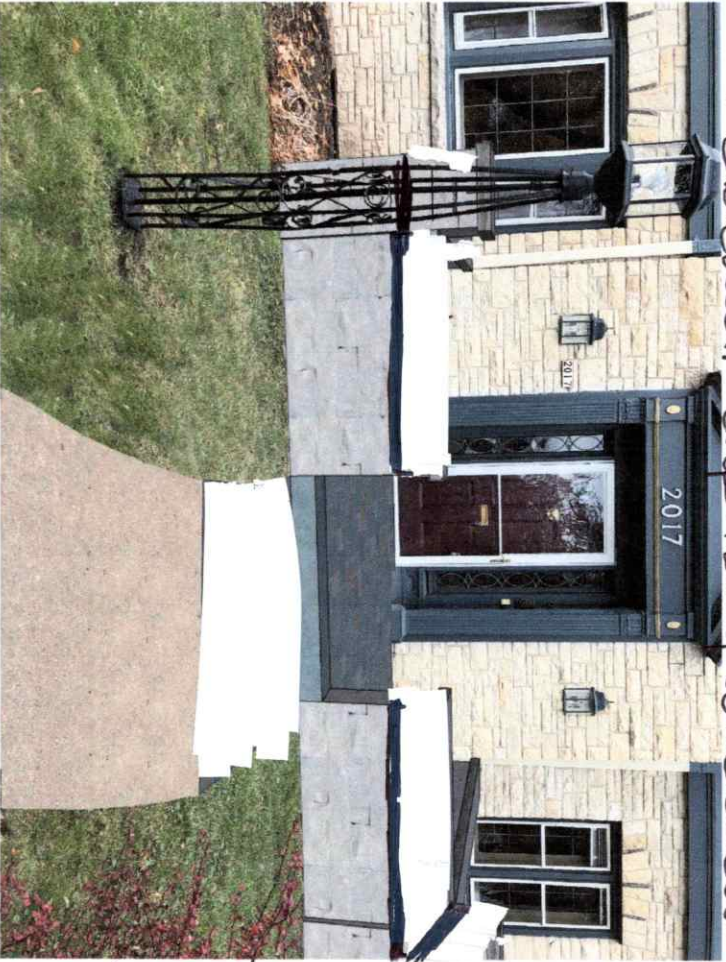

OTZKO
 2017 N. TERRACE
 FRONT PATIO

there might be some paver for sidewalk depending where cut made

- ⇒ Wall height approx 24" w/ 1/2" cap
- ⇒ Will NOT be doing taller corners
- ⇒ Actual Pans NOT larger than 8'6" x 14'6"

19594 & 21575 W. Good Hope Road
 Lannon, Wisconsin 53046
 (262) 251-9078 / (262) 502-1579
 Fax: (262) 251-9066 / (262) 502-1580
www.lemkestone.com

Pattern "A" 100 SQ. FT.