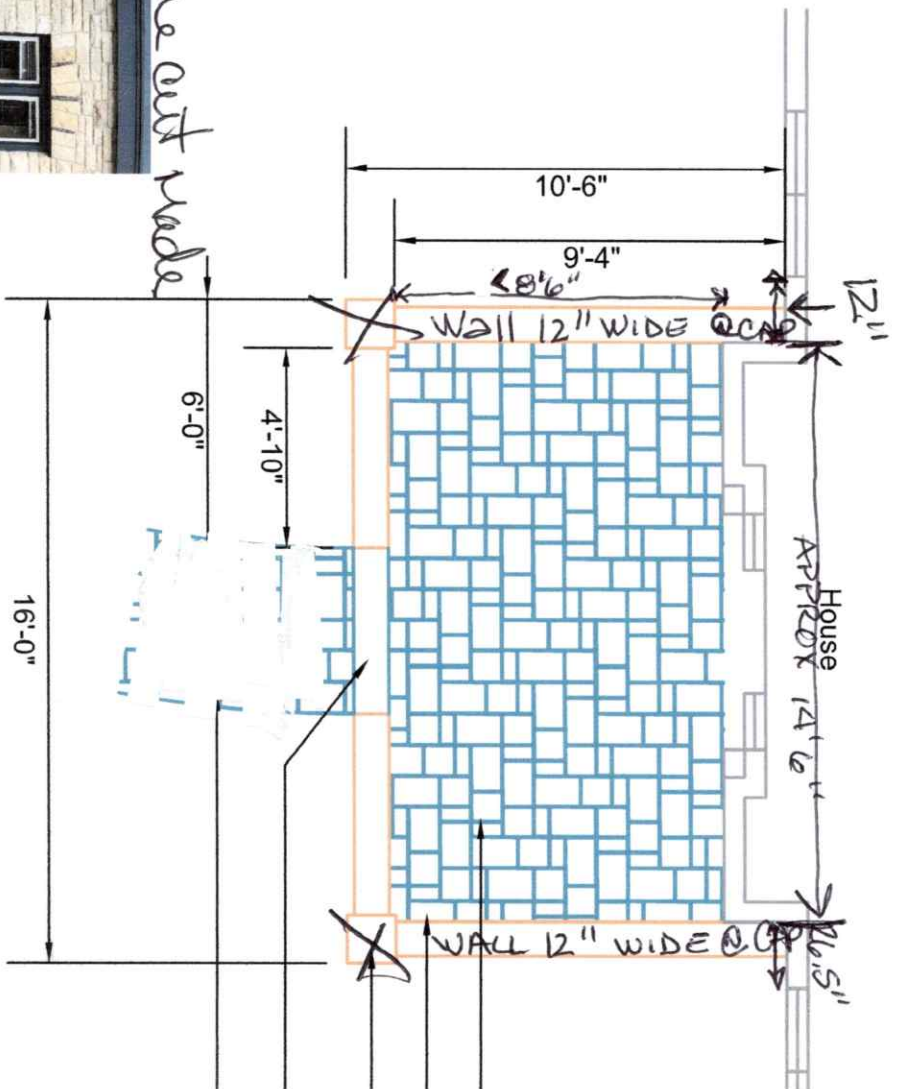

OTZKO
 2017 N. TERRACE
 FRONT PATIO

there might be some paver for sidewalk depending where cut made

- ⇒ Wall height approx 24" w/ 1/2" cap
- ⇒ Will NOT be doing taller corners
- ⇒ Actual Pans NOT larger than 8'6" x 14'6"

19594 & 21575 W. Good Hope Road
 Lannon, Wisconsin 53046
 (262) 251-9078 / (262) 502-1579
 Fax: (262) 251-9066 / (262) 502-1580
www.lemkestone.com

Pattern "A" 100 SQ. FT.