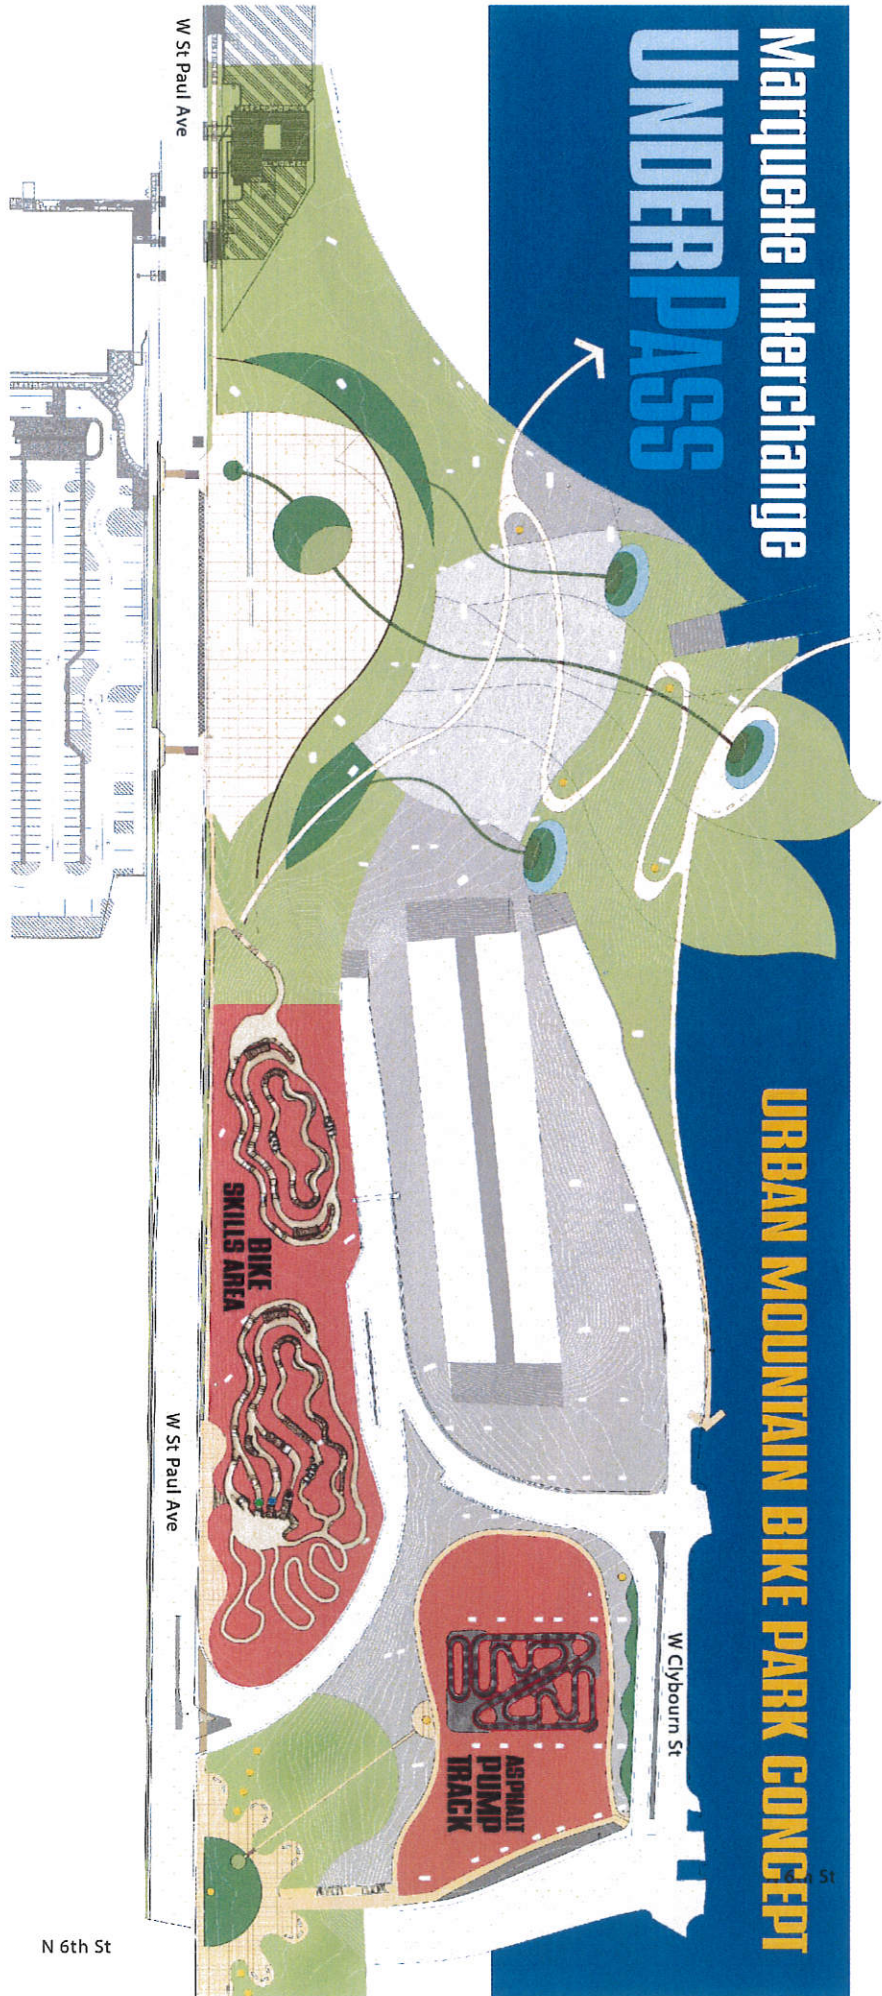

Marquette Interchange

UNDERPASS

URBAN MOUNTAIN BIKE PARK CONCEPT

Google

Project Boundary

Marquette Interchange UNDERPASS

URBAN MOUNTAIN BIKE PARK CONCEPT

DOWNTOWN

EMBER

12TH
MENOMONEE VALLEY

CANAL

Menomonee River

MT VERNON

OLYBOURN

15TH

TORY HILL

11TH

ST PAULI

6TH

THIRD WARD

1ST

Milwaukee Riverwalk

Marquette Interchange UNDERPASS

URBAN MOUNTAIN BIKE PARK CONCEPT

N 6th St

OVERPASS OVERLAY

Marquette Interchange UNDERPASS

URBAN MOUNTAIN BIKE PARK CONCEPT

Marquette Interchange
UNDERPASS
URBAN MOUNTAIN BIKE PARK CONCEPT

ASPHALT
PUMP
TRACK

Google