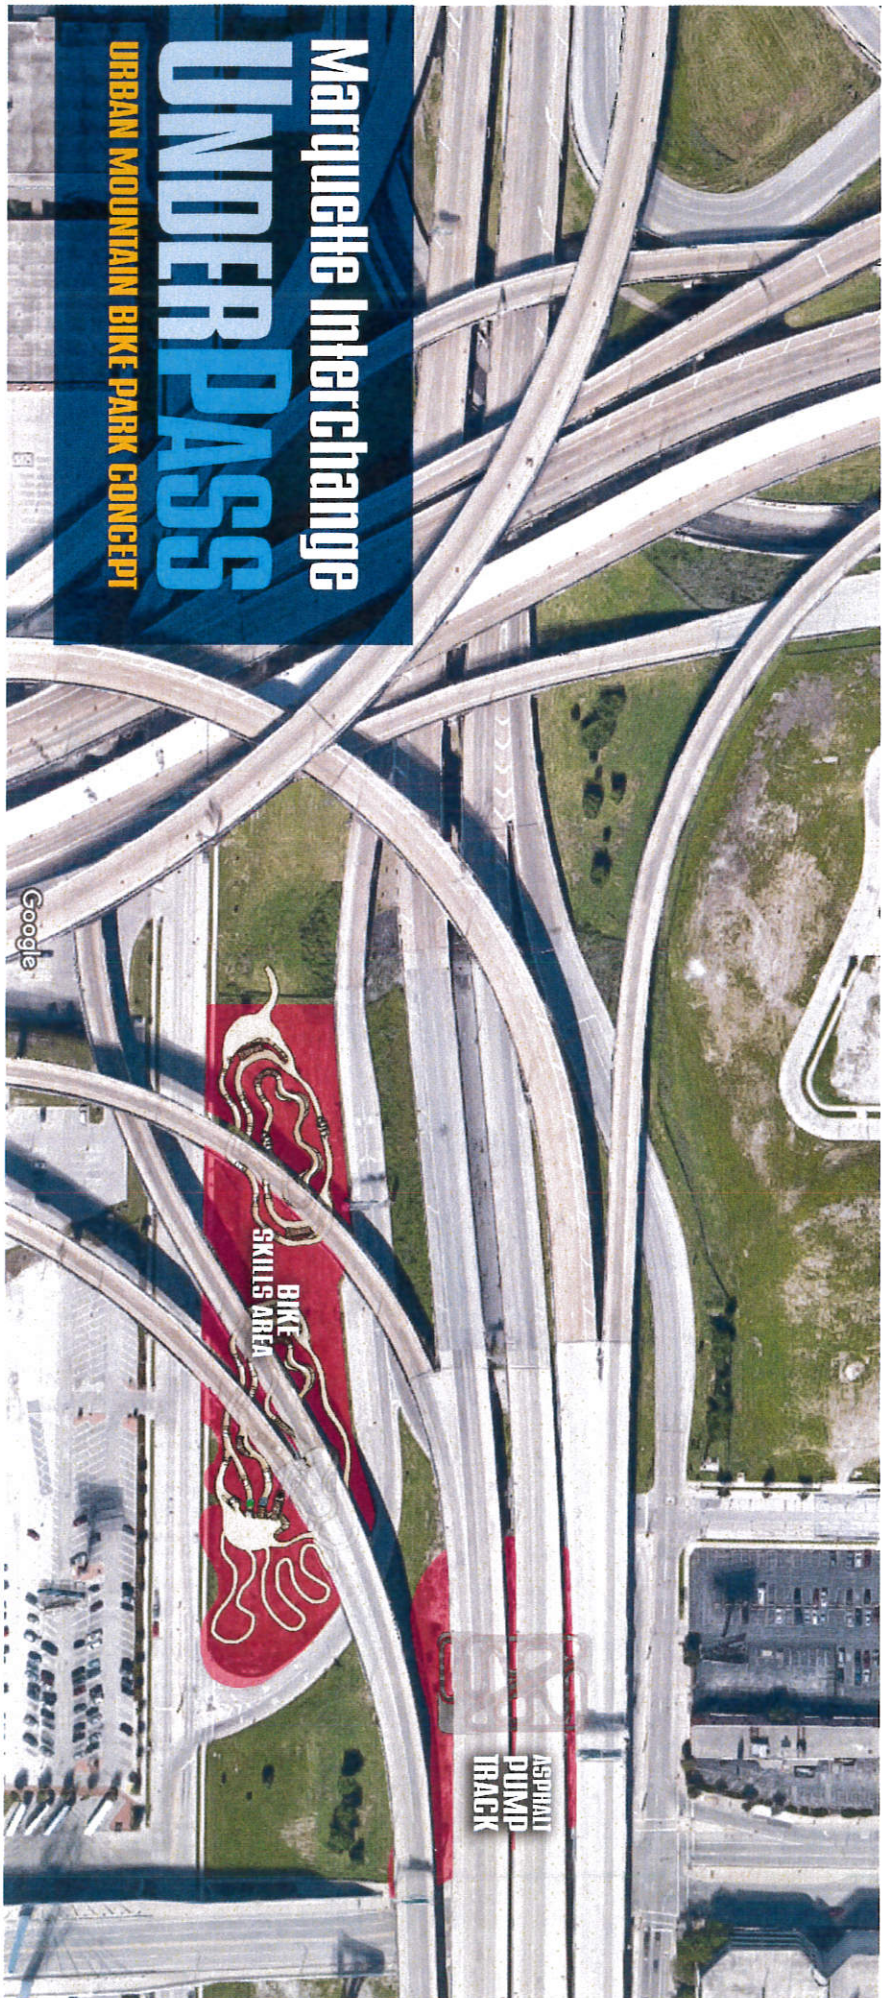

Marquette Interchange

UNDERPASS

URBAN MOUNTAIN BIKE PARK CONCEPT

Google

Project Boundary

Marquette Interchange UNDERPASS

URBAN MOUNTAIN BIKE PARK CONCEPT

DOWNTOWN

N 6th St

OVERPASS OVERLAY

Marquette Interchange UNDERPASS

URBAN MOUNTAIN BIKE PARK CONCEPT

Marquette Interchange
UNDERPASS
URBAN MOUNTAIN BIKE PARK CONCEPT

ASPHALT
PUMP
TRACK

Google