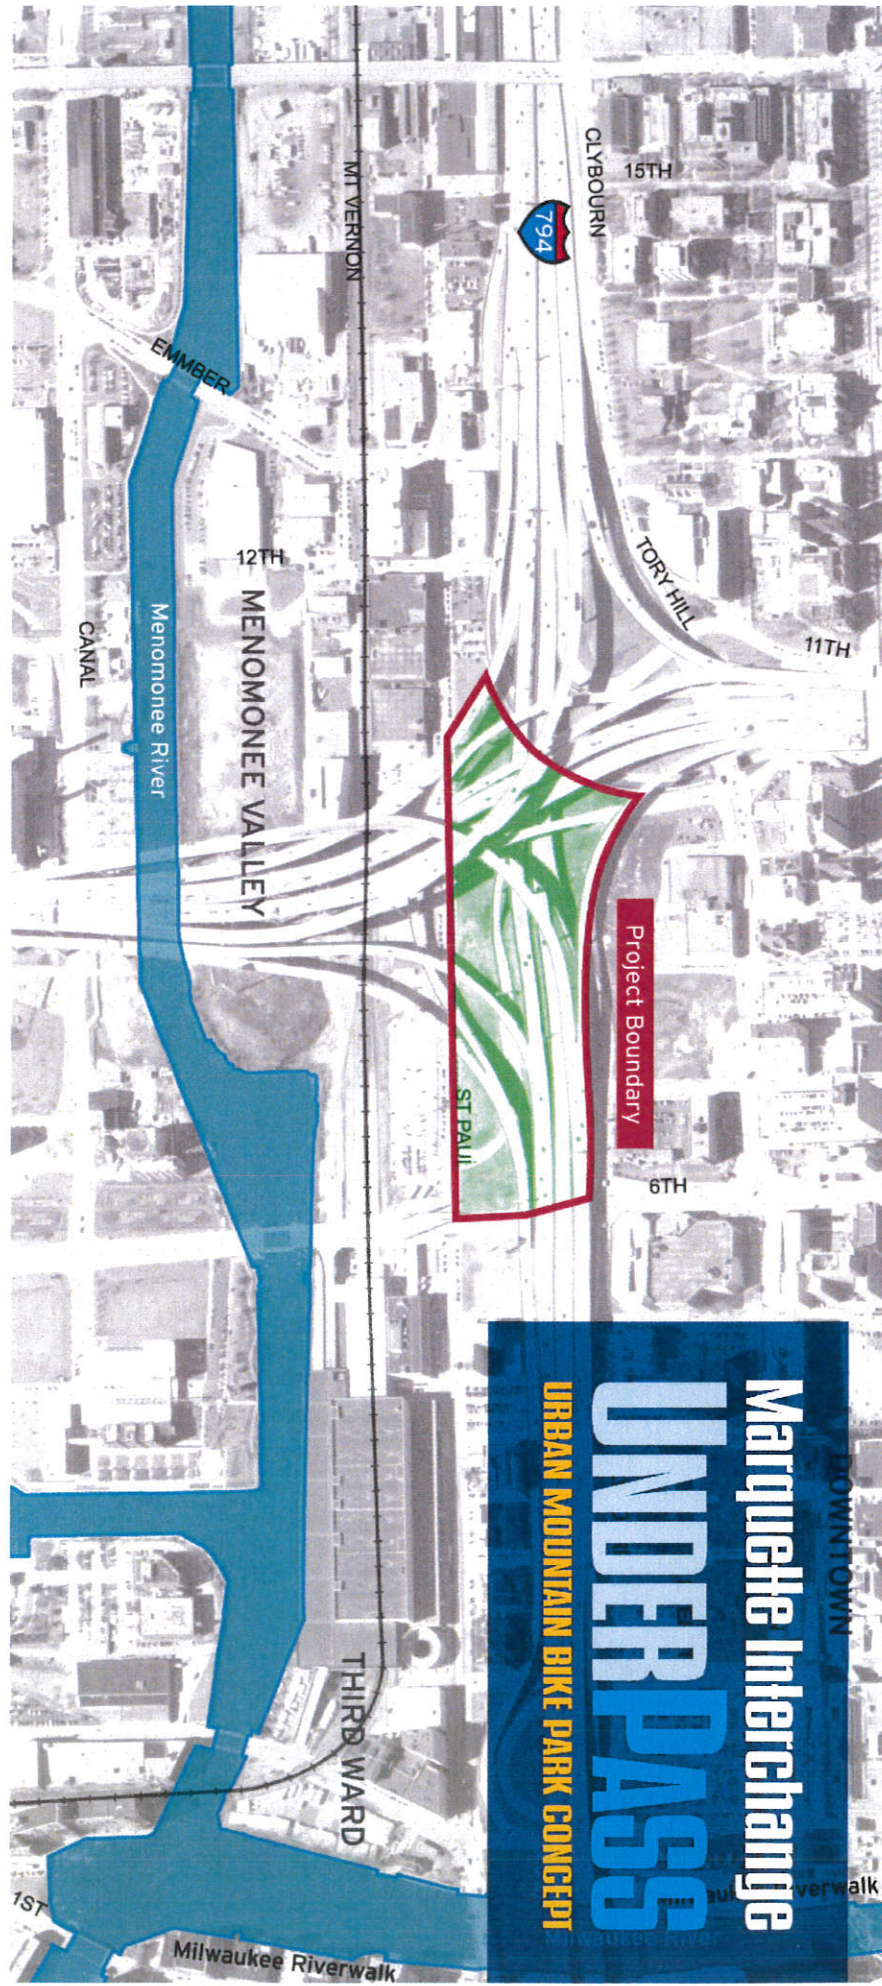

Marquette Interchange

UNDERPASS

URBAN MOUNTAIN BIKE PARK CONCEPT

Google

Project Boundary

Marquette Interchange UNDERPASS

URBAN MOUNTAIN BIKE PARK CONCEPT

DOWNTOWN

EMBER

12TH
MENOMONEE VALLEY

CANAL

Menomonee River

MT VERNON

OLYBOURN

15TH

TORY HILL

11TH

ST PAULI

6TH

THIRD WARD

1ST

Milwaukee Riverwalk

Marquette Interchange UNDERPASS

URBAN MOUNTAIN BIKE PARK CONCEPT

N 6th St

OVERPASS OVERLAY

Marquette Interchange UNDERPASS

URBAN MOUNTAIN BIKE PARK CONCEPT

Marquette Interchange
UNDERPASS
URBAN MOUNTAIN BIKE PARK CONCEPT

ASPHALT
PUMP
TRACK

Google