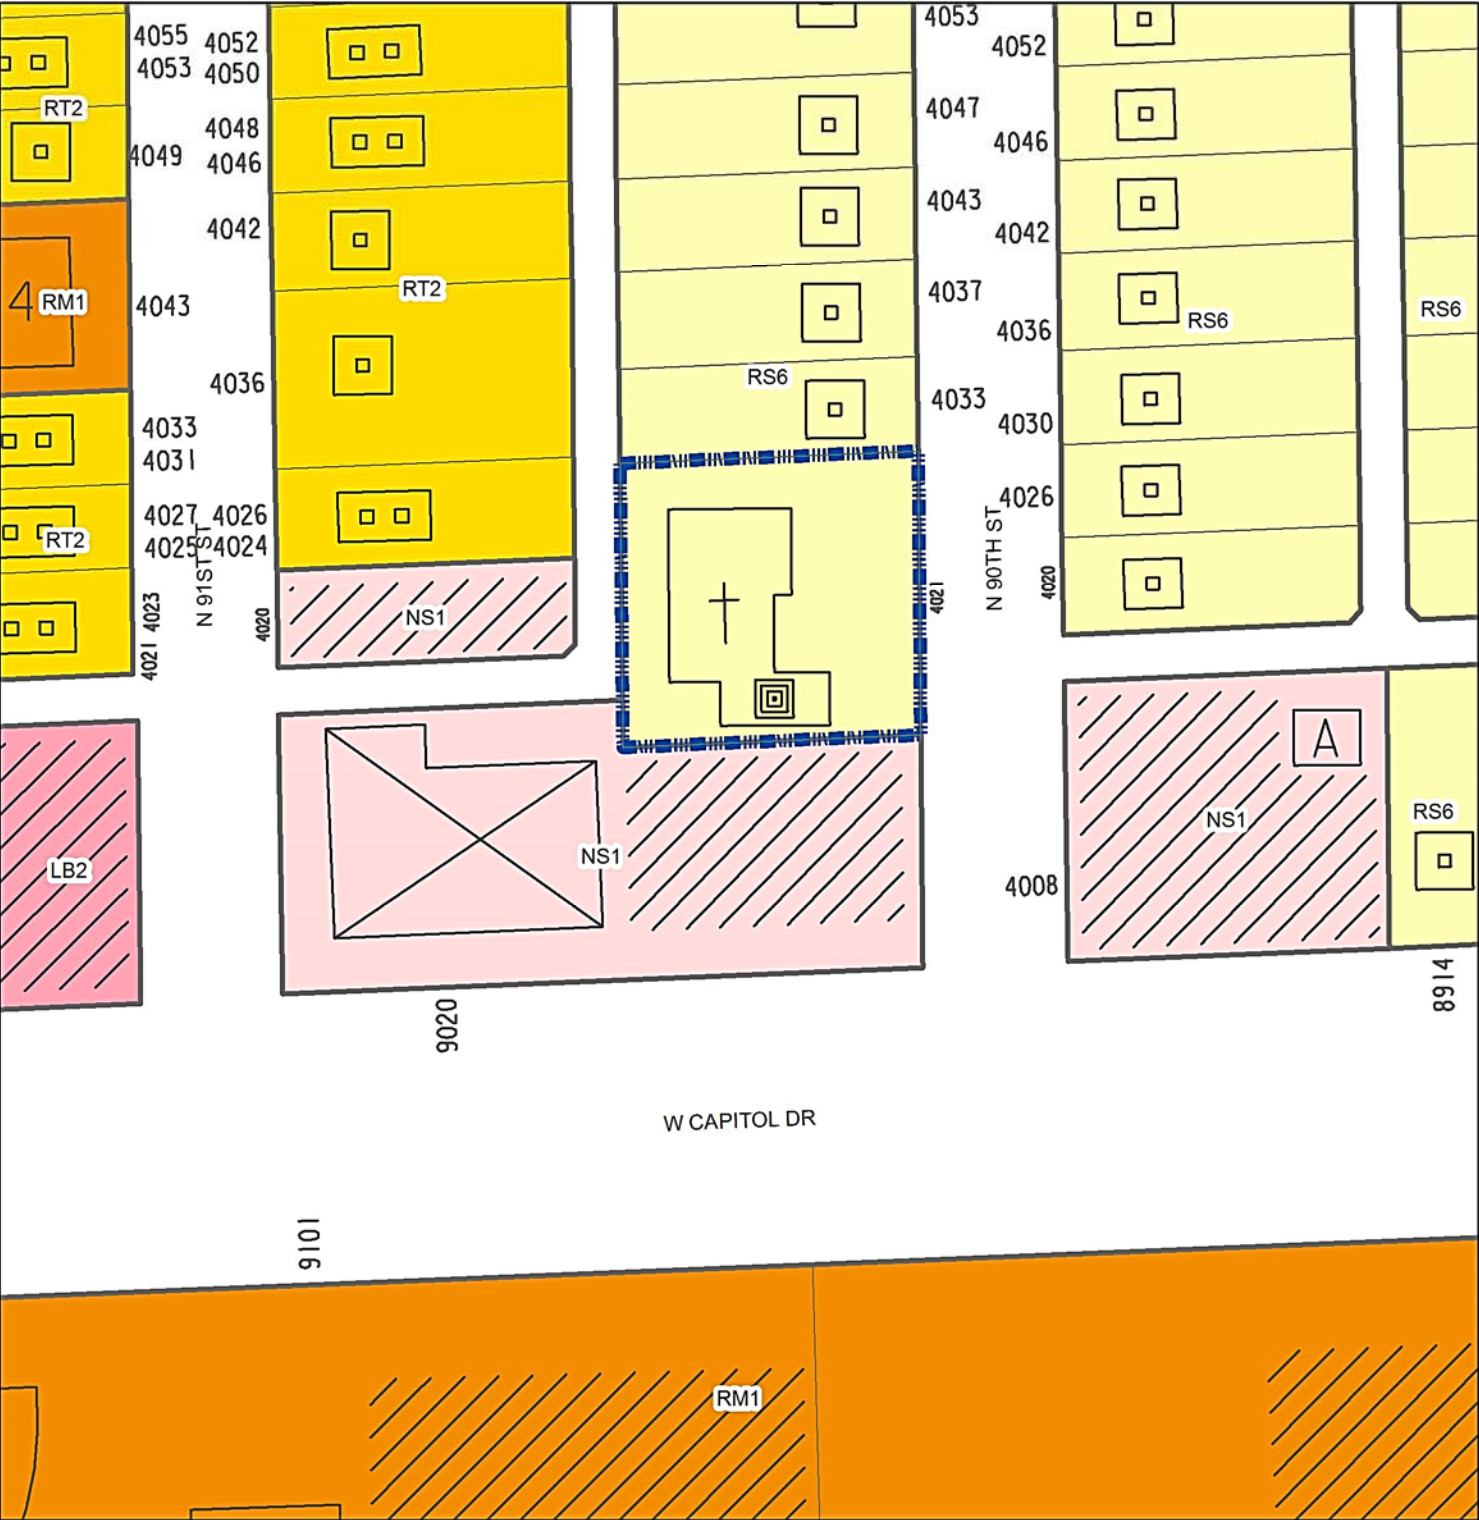

**FN 140571**  
**RS6 to NS1**  
**September 2014**

**Legend**

Zoning Change Boundary

**Zoning**

**MAPCODE**

- Commercial - Commercial Service
- Commercial - Neighborhood Shopping
- Commercial - Local Business
- Commercial - Regional Business
- Downtown
- Industrial - Office
- Industrial - Light
- Industrial - Mixed
- Industrial - Heavy
- Residential - Single Family
- Residential - Two Family
- Residential - Multi-Family
- Residential - Residence and Office
- Special - Parks
- Special - Institutional
- Special - Planned Development
- Special - Redevelopment District