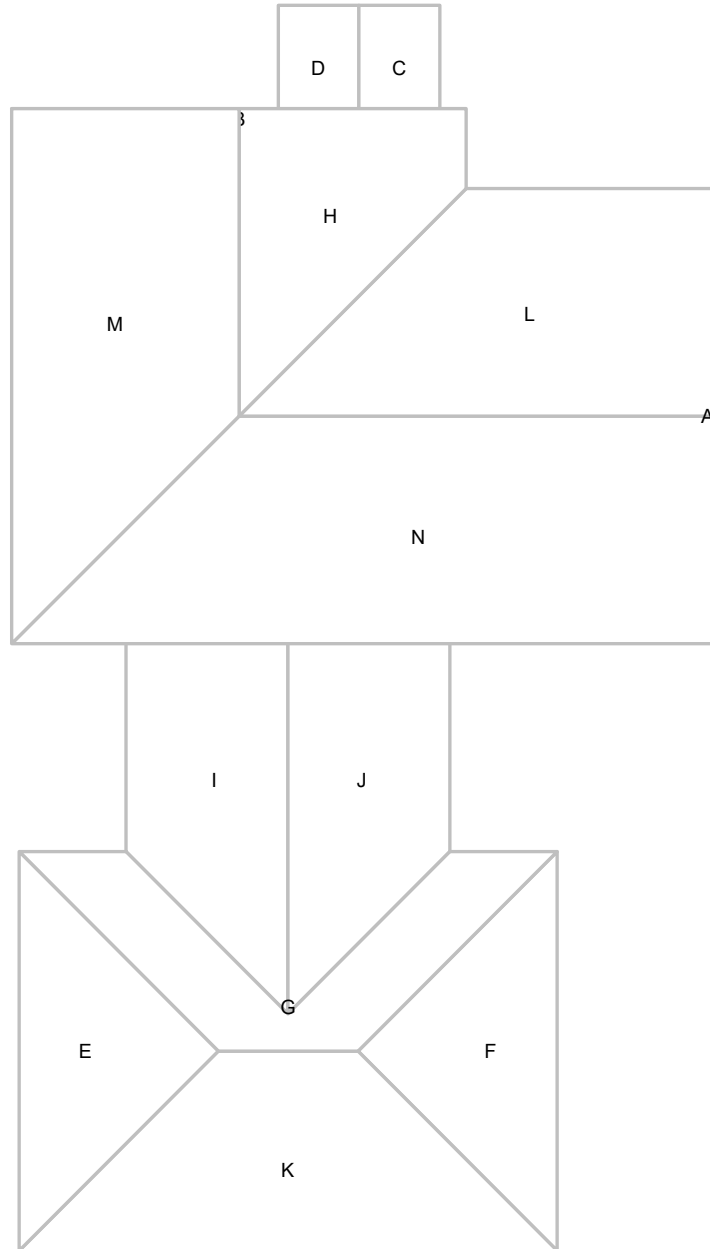

**Report Details**

Report:32439707  
Claim: c#163440 Krause  
Konstruktion

**Property Details**

Longitude = -87.9394037  
Latitude = 43.0383567  
Number of Stories <=1

**Report Contents**

Images .....2  
Notes Diagram .....5

## Images

The following aerial images show different angles of this structure for your reference.

Top View

North Side

South Side

East Side

West Side

### Notes Diagram

Roof facets are labeled from smallest to largest (A to Z) for easy reference.

© 2020 Eagle View Technologies, Inc., All Rights Reserved.