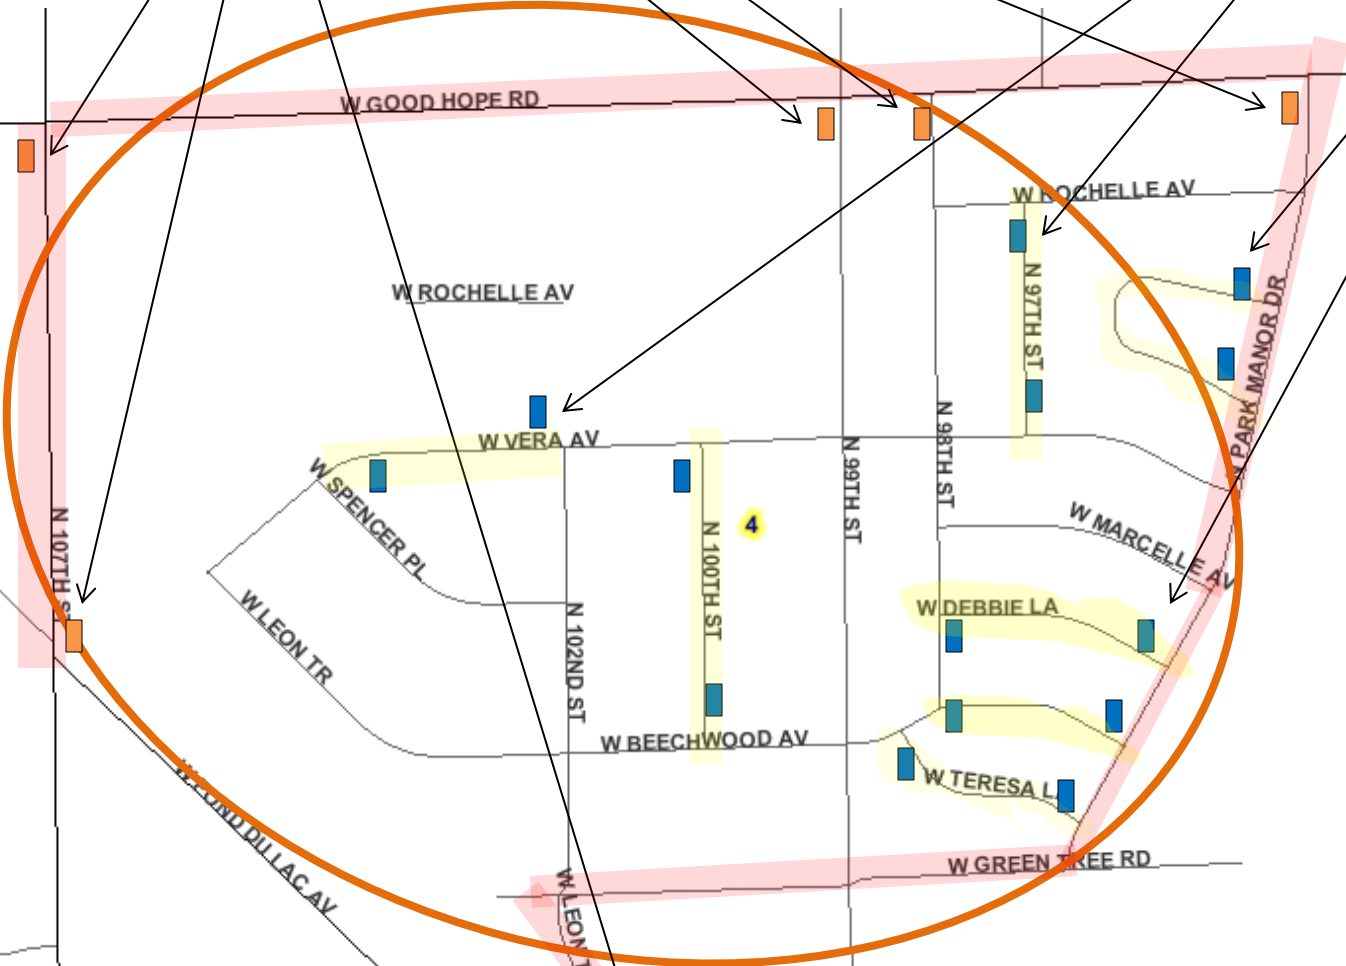

# Golden Gate/Mack Acres Neighborhood Watch Association

Neighborhood Crime Watch Signs

Neighborhood Perimeter Signage

Block Watch Signs

Interior/Individual Block Signage

# Crime Watch Signage Examples

Neighborhood Watch Sign "A"

"Boris The Burglar"

Block Watch Club Sign

Neighborhood Watch Sign "B"