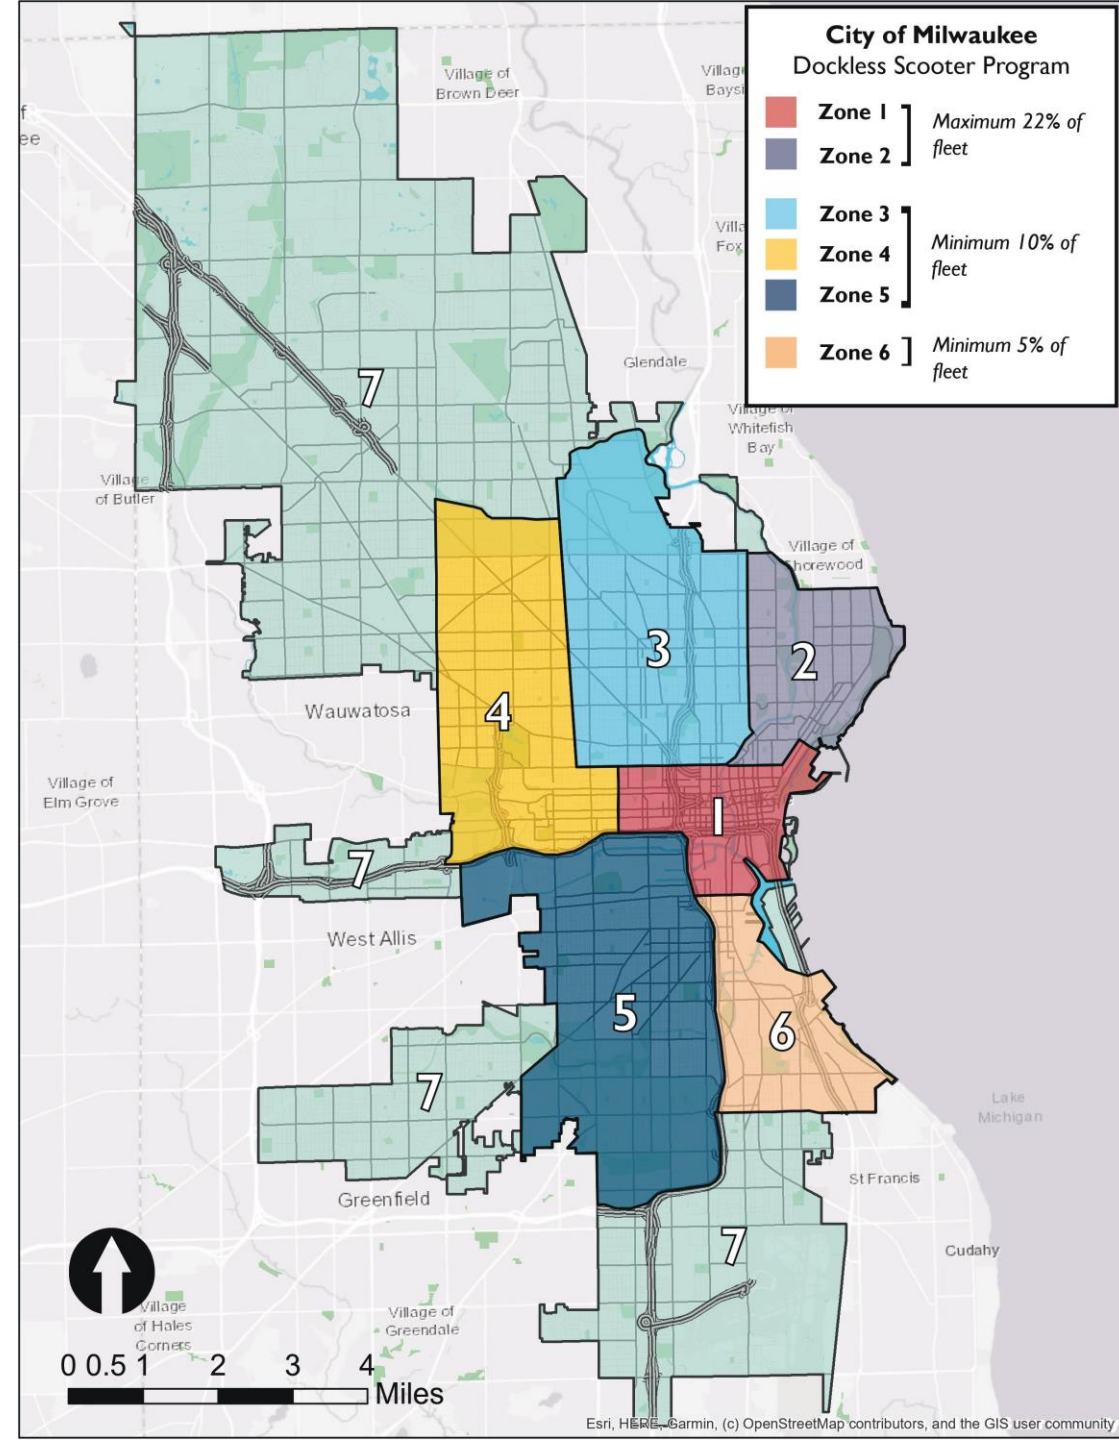

Scooter Update

7/10/2024

Ridership

5/17 - 7/7

209,863 trips

4,015 median trips per day

+25% from 2023

 **Lime 65,365 unique riders**

SPIN 8,662 unique riders

 **Ride Report**

Rides by Zone

6/17 - 7/7

Zone	2023	% of Total	2024	% of Total
Zone 1	30,575	35.6%	36,055	41.9%
Zone 2	21,841	25.4%	22,810	26.5%
Zone 3	9,510	11.1%	9,073	10.6%
Zone 4	5,040	5.9%	8,584	10.0%
Zone 5	10,082	11.7%	12,479	14.5%
Zone 6	6,457	7.5%	6,029	7.0%
Zone 7	2,481	2.9%	6,839	8.0%
Total	85,986		101,869	

Rides by District

6/17 - 7/7

District	2023	% of Total	2024	% of Total
1 st District	793	0.9%	1,894	1.8%
2 nd District	595	0.7%	1,498	1.4%
3 rd District	17,420	20.3%	17,912	16.9%
4 th District	31,440	36.6%	38,727	36.6%
5 th District	179	0.2%	652	0.6%
6 th District	8,638	10.0%	7,184	6.8%
7 th District	1,646	1.9%	2,663	2.5%
8 th District	4,238	4.9%	5,269	5.0%
9 th District	34	0.0%	493	0.5%
10 th District	1,302	1.5%	2,470	2.3%
11 th District	430	0.5%	1,241	1.2%
12 th District	8,524	9.9%	8,547	8.1%
13 th District	916	1.1%	1,755	1.7%
14 th District	5,938	6.9%	6,141	5.8%
15 th District	3,867	4.5%	5,389	5.1%
Total	85,986		101,869	

Equity

	 Lime	<i>SPIN</i>	Total
Access Pass Active Members	309	60	369
Access Pass Discounted Trips	1,042	479	1,521
Equity Zone Discounted Trips	25,862	6,059	31,921

Equity Programs

50% off for Lime Access users
50% off all rides in equity zones