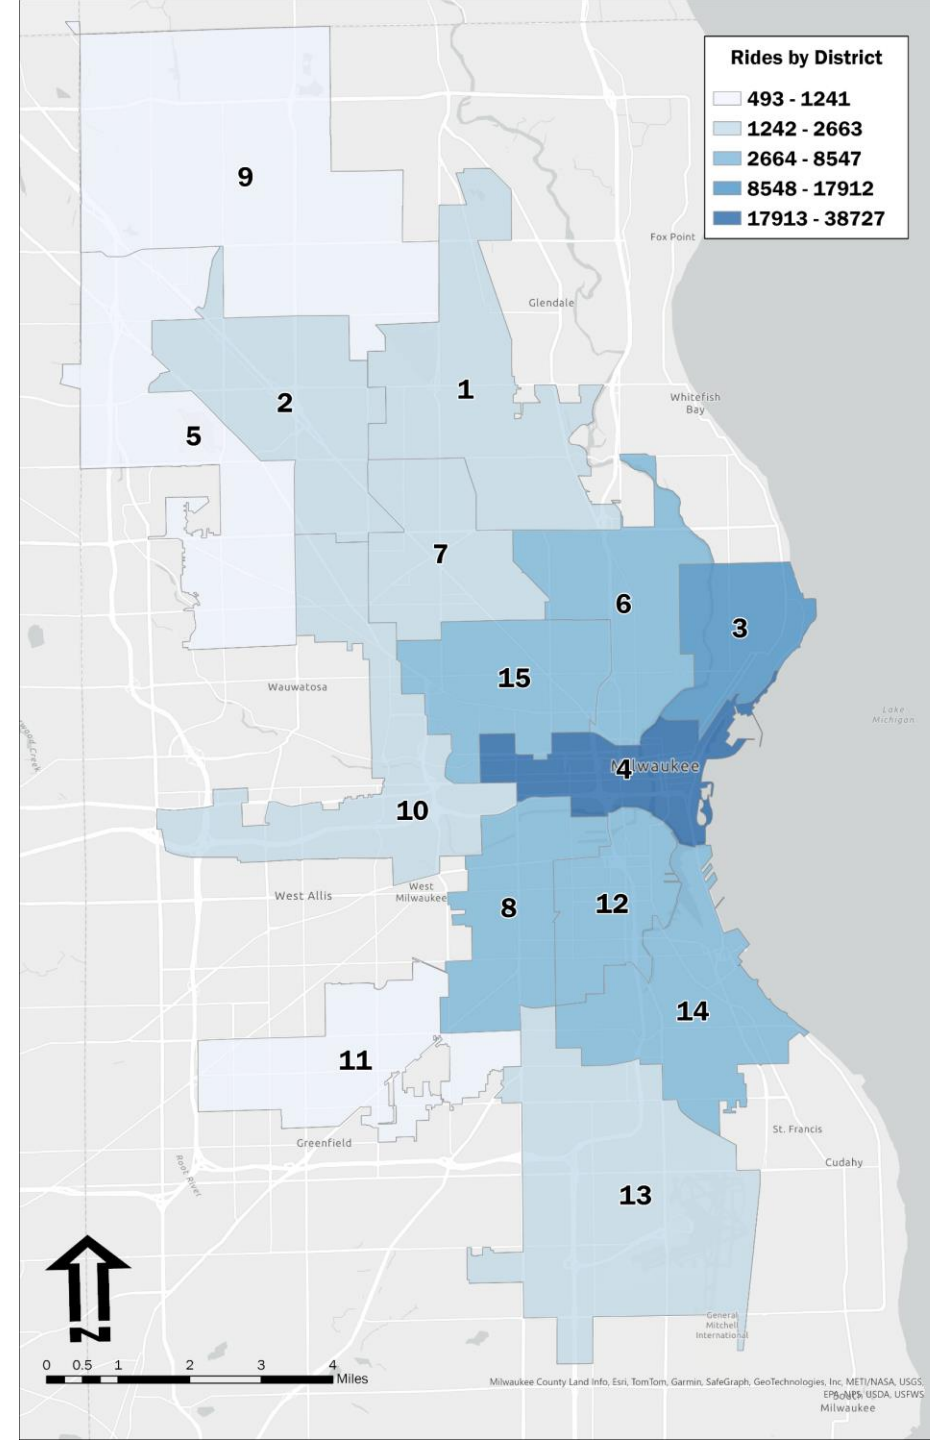

Scooter Update

7/10/2024

Ridership

5/17 - 7/7

209,863 trips

4,015 median trips per day

+25% from 2023

 **Lime 65,365 unique riders**

SPIN 8,662 unique riders

 **Ride Report**

Rides by Zone

6/17 - 7/7

Zone	2023	% of Total	2024	% of Total
Zone 1	30,575	35.6%	36,055	41.9%
Zone 2	21,841	25.4%	22,810	26.5%
Zone 3	9,510	11.1%	9,073	10.6%
Zone 4	5,040	5.9%	8,584	10.0%
Zone 5	10,082	11.7%	12,479	14.5%
Zone 6	6,457	7.5%	6,029	7.0%
Zone 7	2,481	2.9%	6,839	8.0%
Total	85,986		101,869	

Rides by District

6/17 - 7/7

District	2023	% of Total	2024	% of Total
1 st District	793	0.9%	1,894	1.8%
2 nd District	595	0.7%	1,498	1.4%
3 rd District	17,420	20.3%	17,912	16.9%
4 th District	31,440	36.6%	38,727	36.6%
5 th District	179	0.2%	652	0.6%
6 th District	8,638	10.0%	7,184	6.8%
7 th District	1,646	1.9%	2,663	2.5%
8 th District	4,238	4.9%	5,269	5.0%
9 th District	34	0.0%	493	0.5%
10 th District	1,302	1.5%	2,470	2.3%
11 th District	430	0.5%	1,241	1.2%
12 th District	8,524	9.9%	8,547	8.1%
13 th District	916	1.1%	1,755	1.7%
14 th District	5,938	6.9%	6,141	5.8%
15 th District	3,867	4.5%	5,389	5.1%
Total	85,986		101,869	

Equity

	 Lime	<i>SPIN</i>	Total
Access Pass Active Members	309	60	369
Access Pass Discounted Trips	1,042	479	1,521
Equity Zone Discounted Trips	25,862	6,059	31,921

Equity Programs

50% off for Lime Access users
50% off all rides in equity zones