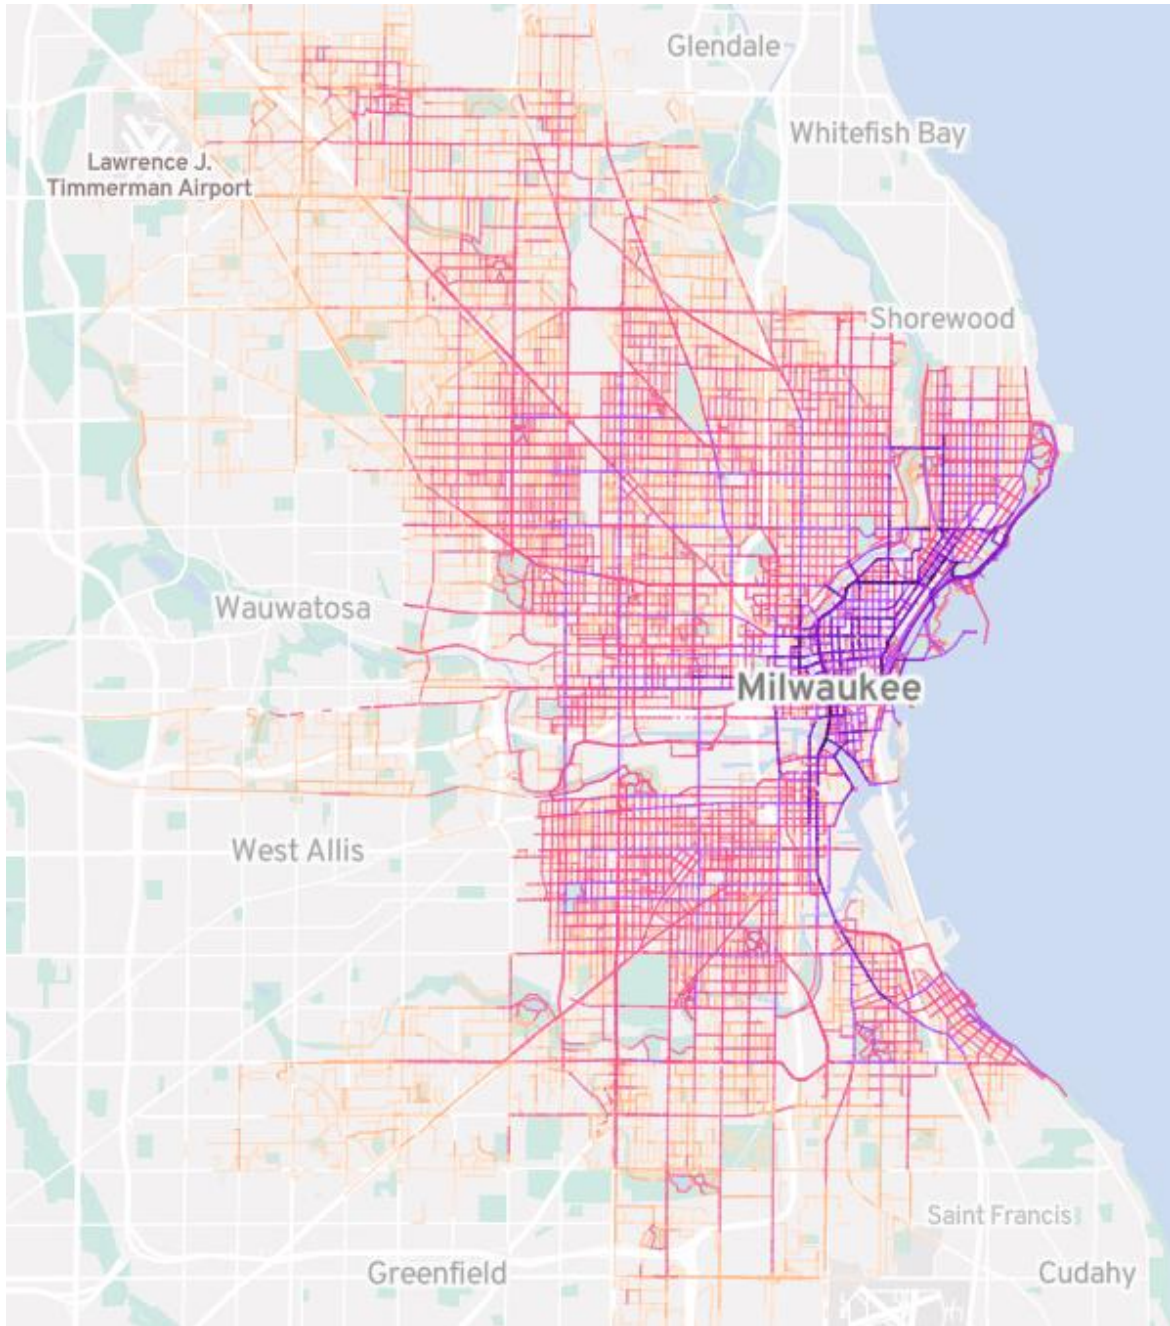

Scooter Update

7/10/2024

Ridership

5/17 - 7/7

209,863 trips

4,015 median trips per day

+25% from 2023

 **Lime 65,365 unique riders**

SPIN 8,662 unique riders

 **Ride Report**

Rides by Zone

6/17 - 7/7

Zone	2023	% of Total	2024	% of Total
Zone 1	30,575	35.6%	36,055	41.9%
Zone 2	21,841	25.4%	22,810	26.5%
Zone 3	9,510	11.1%	9,073	10.6%
Zone 4	5,040	5.9%	8,584	10.0%
Zone 5	10,082	11.7%	12,479	14.5%
Zone 6	6,457	7.5%	6,029	7.0%
Zone 7	2,481	2.9%	6,839	8.0%
Total	85,986		101,869	

Rides by District

6/17 - 7/7

District	2023	% of Total	2024	% of Total
1 st District	793	0.9%	1,894	1.8%
2 nd District	595	0.7%	1,498	1.4%
3 rd District	17,420	20.3%	17,912	16.9%
4 th District	31,440	36.6%	38,727	36.6%
5 th District	179	0.2%	652	0.6%
6 th District	8,638	10.0%	7,184	6.8%
7 th District	1,646	1.9%	2,663	2.5%
8 th District	4,238	4.9%	5,269	5.0%
9 th District	34	0.0%	493	0.5%
10 th District	1,302	1.5%	2,470	2.3%
11 th District	430	0.5%	1,241	1.2%
12 th District	8,524	9.9%	8,547	8.1%
13 th District	916	1.1%	1,755	1.7%
14 th District	5,938	6.9%	6,141	5.8%
15 th District	3,867	4.5%	5,389	5.1%
Total	85,986		101,869	

Equity

	 Lime	<i>SPIN</i>	Total
Access Pass Active Members	309	60	369
Access Pass Discounted Trips	1,042	479	1,521
Equity Zone Discounted Trips	25,862	6,059	31,921

Equity Programs

50% off for Lime Access users
50% off all rides in equity zones