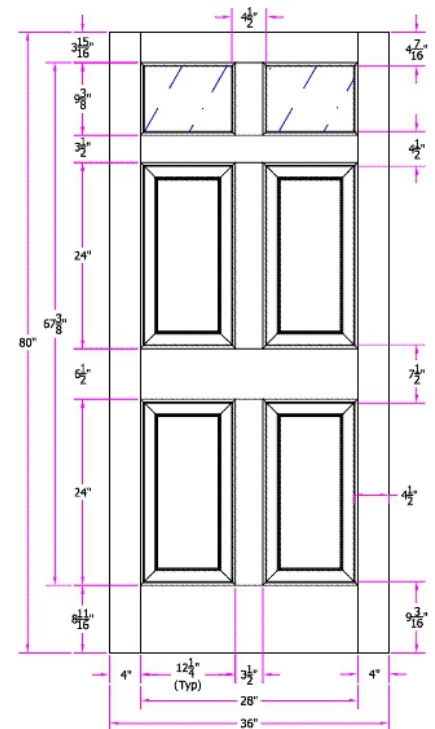

**Construction Type:**

Engineered All-Wood Stiles and Rails with Dowel Pinned Stile/Rail Joinery

**Panels:** 1-7/16" Innerbond® Double Hip-Raised Panel

**Profile:** Ovolo Sticking

**Glass:** 3/4" Insulated Glazing

### DETAILED DRAWING