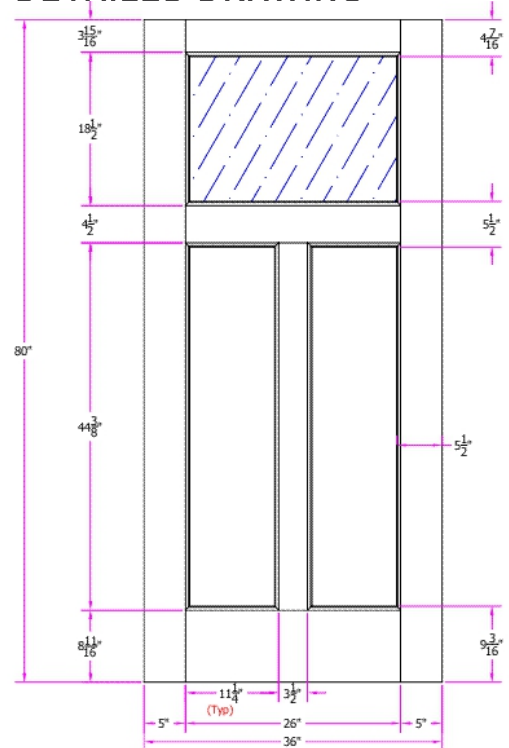

### DETAILED DRAWING

**Construction Type:**  
 Engineered All-Wood Stiles and Rails with Dowel Pinned Stile/Rail Joinery

**Panels:** 3/4" VG Flat Panel  
**Glass:** 3/4" Insulated Glazing