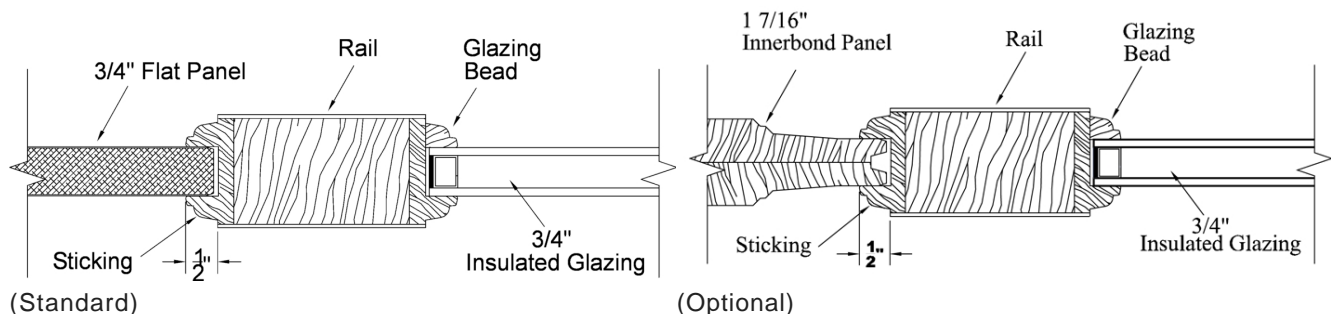

6801 — CRAFTSMAN TWO PANEL - ONE LITE

SERIES: Craftsman Collection
TYPE: Exterior Decorative
APPLICATIONS: Can be used for a swing door, with barn track hardware, with pivot hardware, in a patio swing door or slider system and many other applications for the home's exterior.

Construction Type:
Engineered All-Wood Stiles and Rails with Dowel Pinned Stile/Rail Joinery

Panels: 3/4" VG Flat Panel
Glass: 3/4" Insulated Glazing

STANDARD FEATURES

- Any Wood Species
- Virtually Any Size
- Glass Options
- UltraBlock® Technology
- Privacy Rating: 1

DETAILED DRAWING

DETAILS