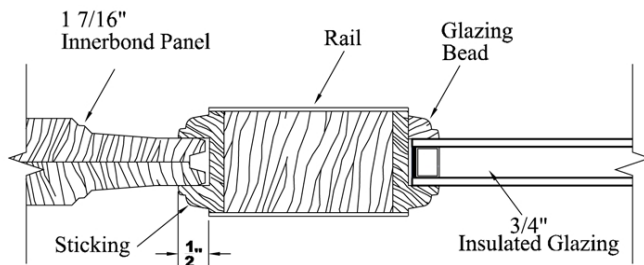

7132 — TRADITIONAL

SERIES: Traditional Exterior Doors

TYPE: Exterior Traditional

APPLICATIONS: Can be used for a swing door, with barn track hardware, with pivot hardware, in a patio swing door or slider system and many other applications for the home's exterior.

Construction Type:

Engineered All-Wood Stiles and Rails with Dowel Pinned Stile/Rail Joinery

Panels: 1-7/16" Innerbond® Double Hip-Raised Panel

Profile: Ovolo Sticking

Glass: 3/4" Insulated Glazing

STANDARD FEATURES

- Any Wood Species
- Virtually Any Size
- Glass Options
- Privacy Rating: 1

DETAILED DRAWING

DETAILS

(Standard)