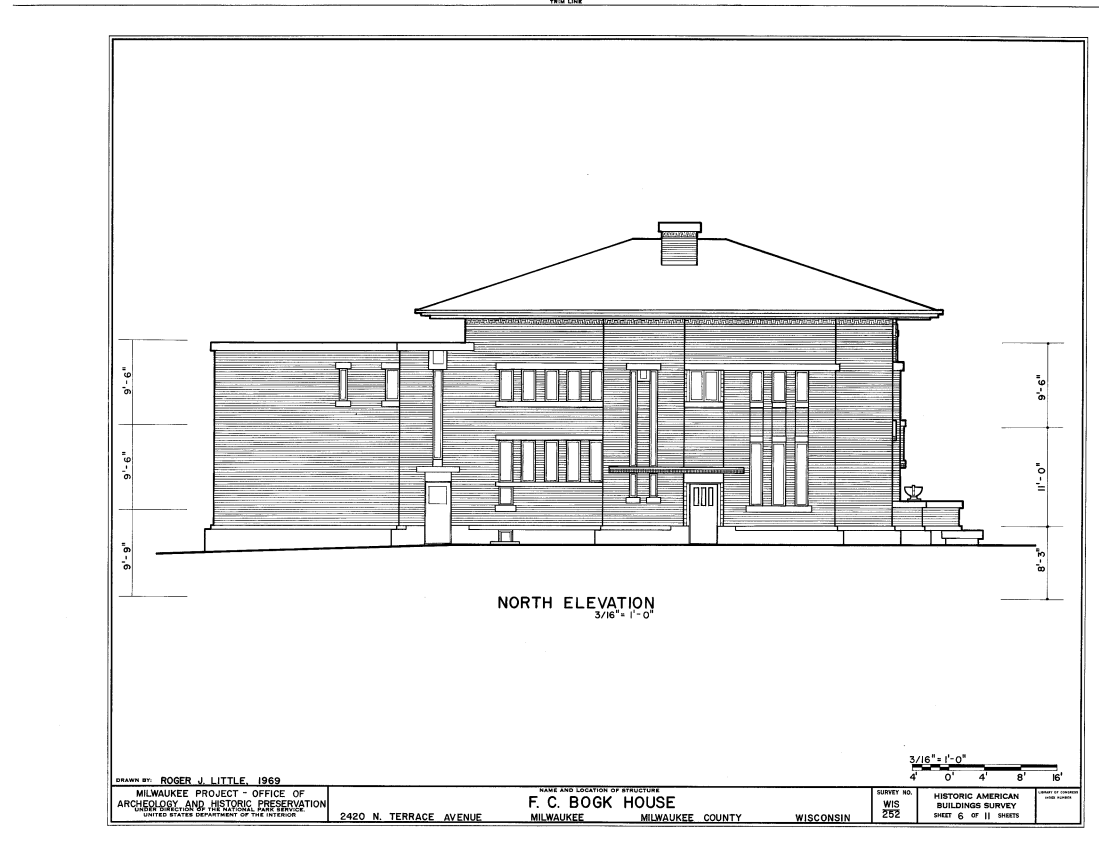

Bogk House

2420 North Terrace Avenue
Milwaukee, WI 54311

City of Milwaukee North Point North Historic District

Air conditioning compressor installation

Doreen Stoller 713.962.6192
Dan Piette 713.922.3568

Bogk House

Built by Frank Lloyd Wright in 1916

Bogk House North Elevation

North Elevation with Compressors

Location currently used for trash cans

Compressor Location

The fence will be extended to hide the compressors