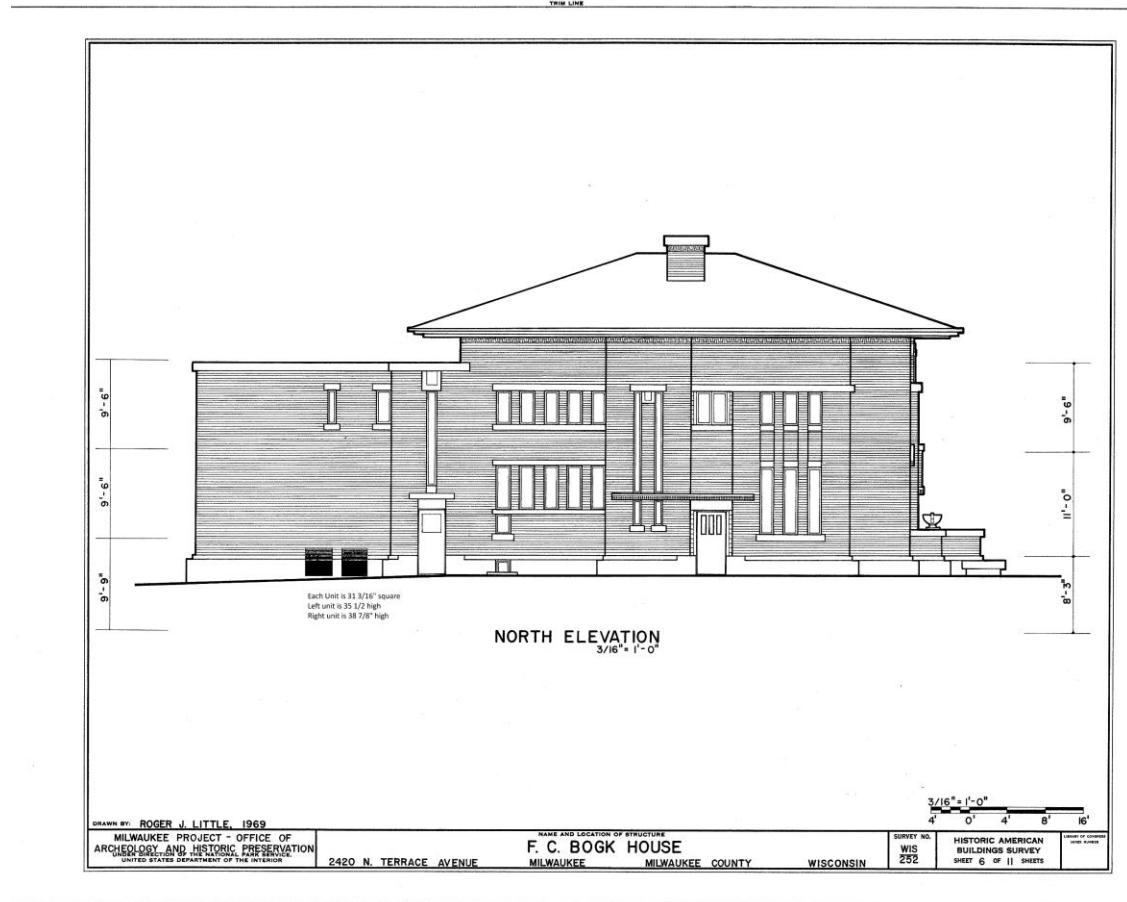

Bogk House

2420 North Terrace Avenue
Milwaukee, WI 54311

City of Milwaukee North Point North Historic District

Air conditioning compressor installation

Doreen Stoller 713.962.6192
Dan Piette 713.922.3568

Bogk House

Built by Frank Lloyd Wright in 1916

Bogk House North Elevation

North Elevation with Compressors

Location currently used for trash cans

Compressor Location

The fence will be extended to hide the compressors