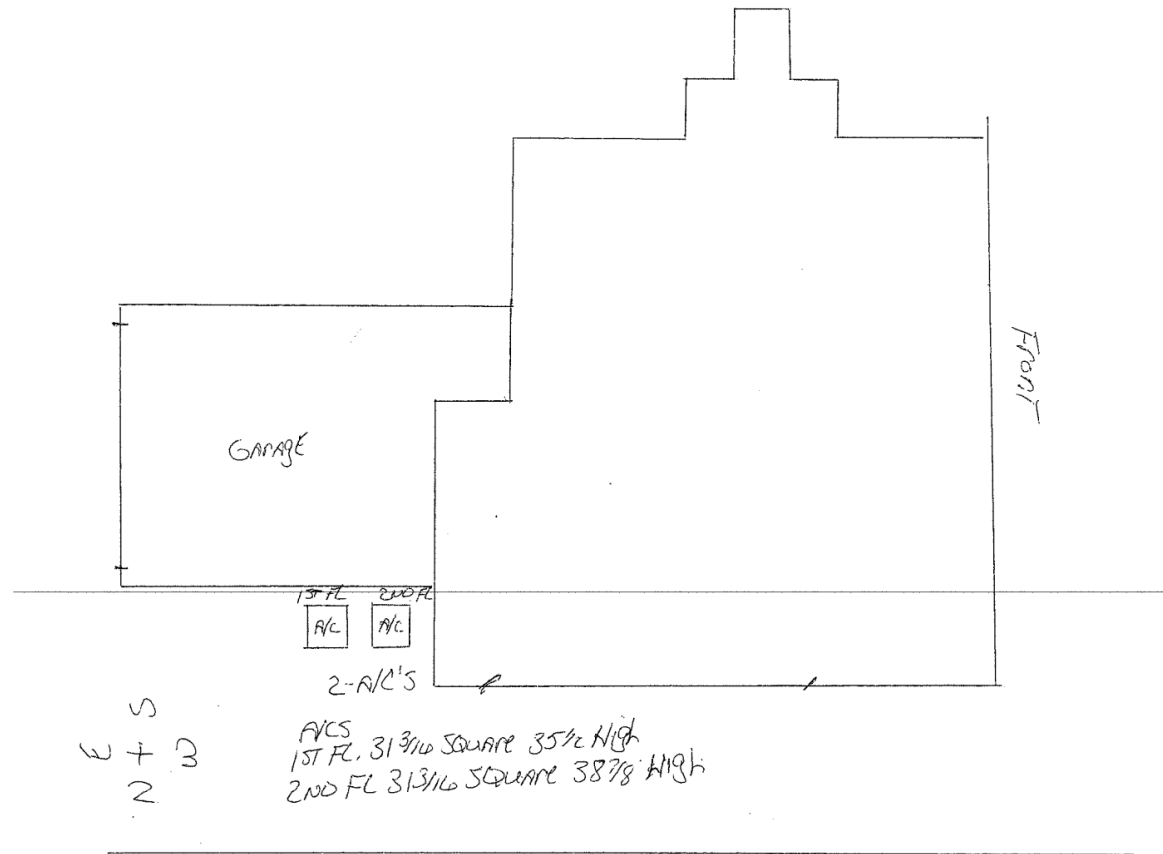

Plan sketch of AC location from contractor