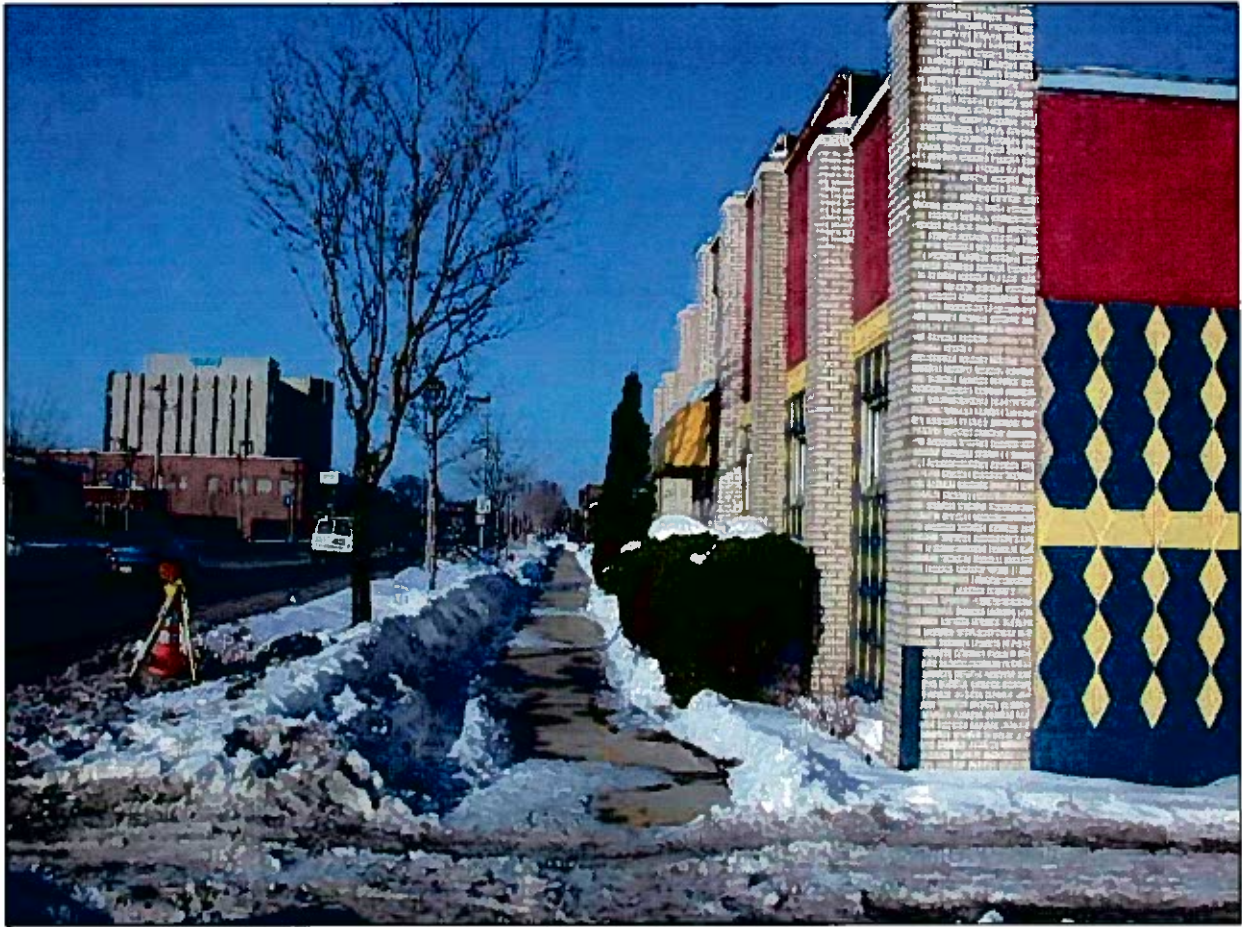

CCF 070943 4022 N 27th St 12-20-2007  
Looking E across N 27th St at W face of  
building. Platform and ramp are to be located  
on the right hand side of the photo.

CCF 070943 4022 N 27th St 12-20-2007  
Looking S along E sidewalk are of 27th St.  
The ramp will be located between the building  
and the paved sidewalk.