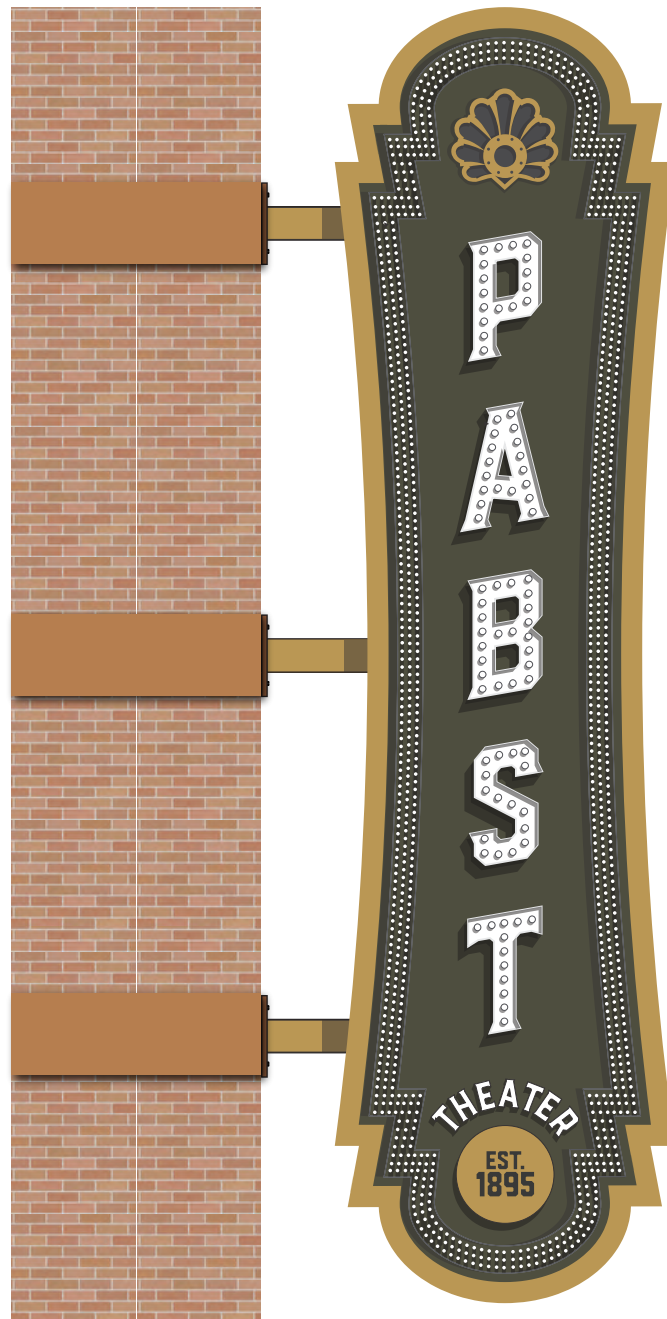

PROPOSED EXTERIOR SIGNAGE
Milwaukee, WI

2-SIDED OPTION
Facing north on Water Street

2-SIDED OPTION

Facing south on Water Street

Location overview

Approximate sign orientation