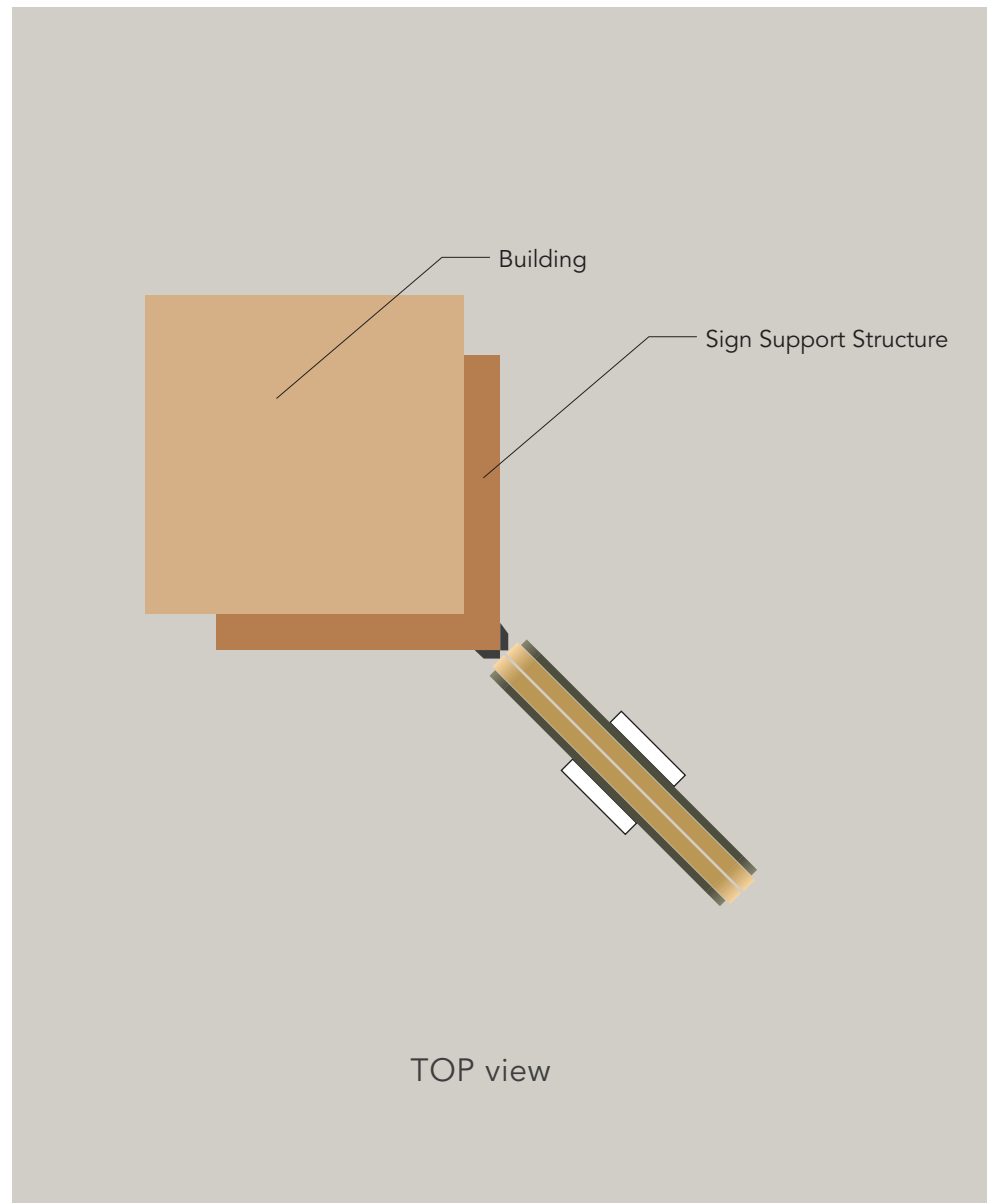

PROPOSED EXTERIOR SIGNAGE
Milwaukee, WI

2-SIDED OPTION
Facing north on Water Street

2-SIDED OPTION

Facing south on Water Street

Location overview

Approximate sign orientation