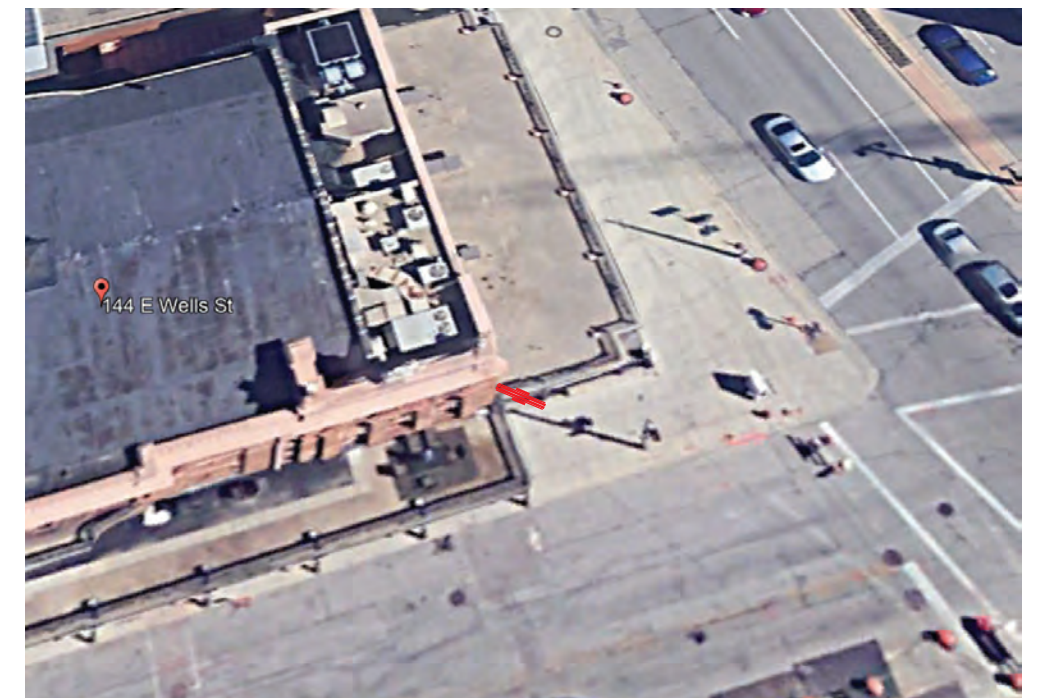

PROPOSED EXTERIOR SIGNAGE
Milwaukee, WI

2-SIDED OPTION
Facing north on Water Street

2-SIDED OPTION

Facing south on Water Street

Location overview

Approximate sign orientation