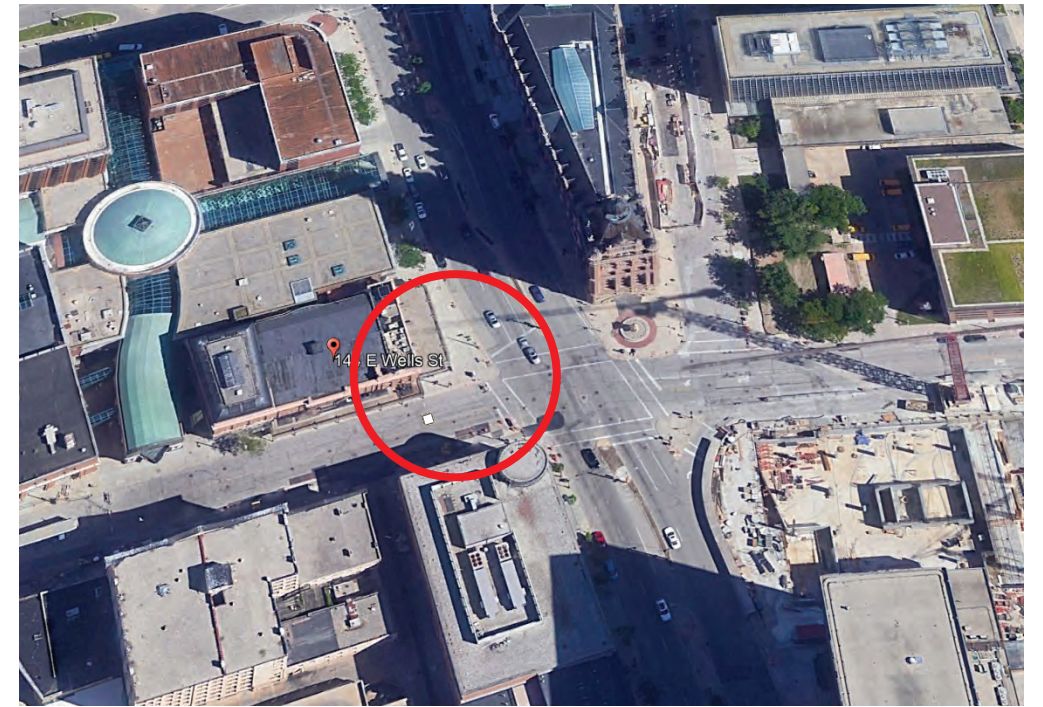

PROPOSED EXTERIOR SIGNAGE
Milwaukee, WI

2-SIDED OPTION
Facing north on Water Street

2-SIDED OPTION

Facing south on Water Street

Location overview

Approximate sign orientation