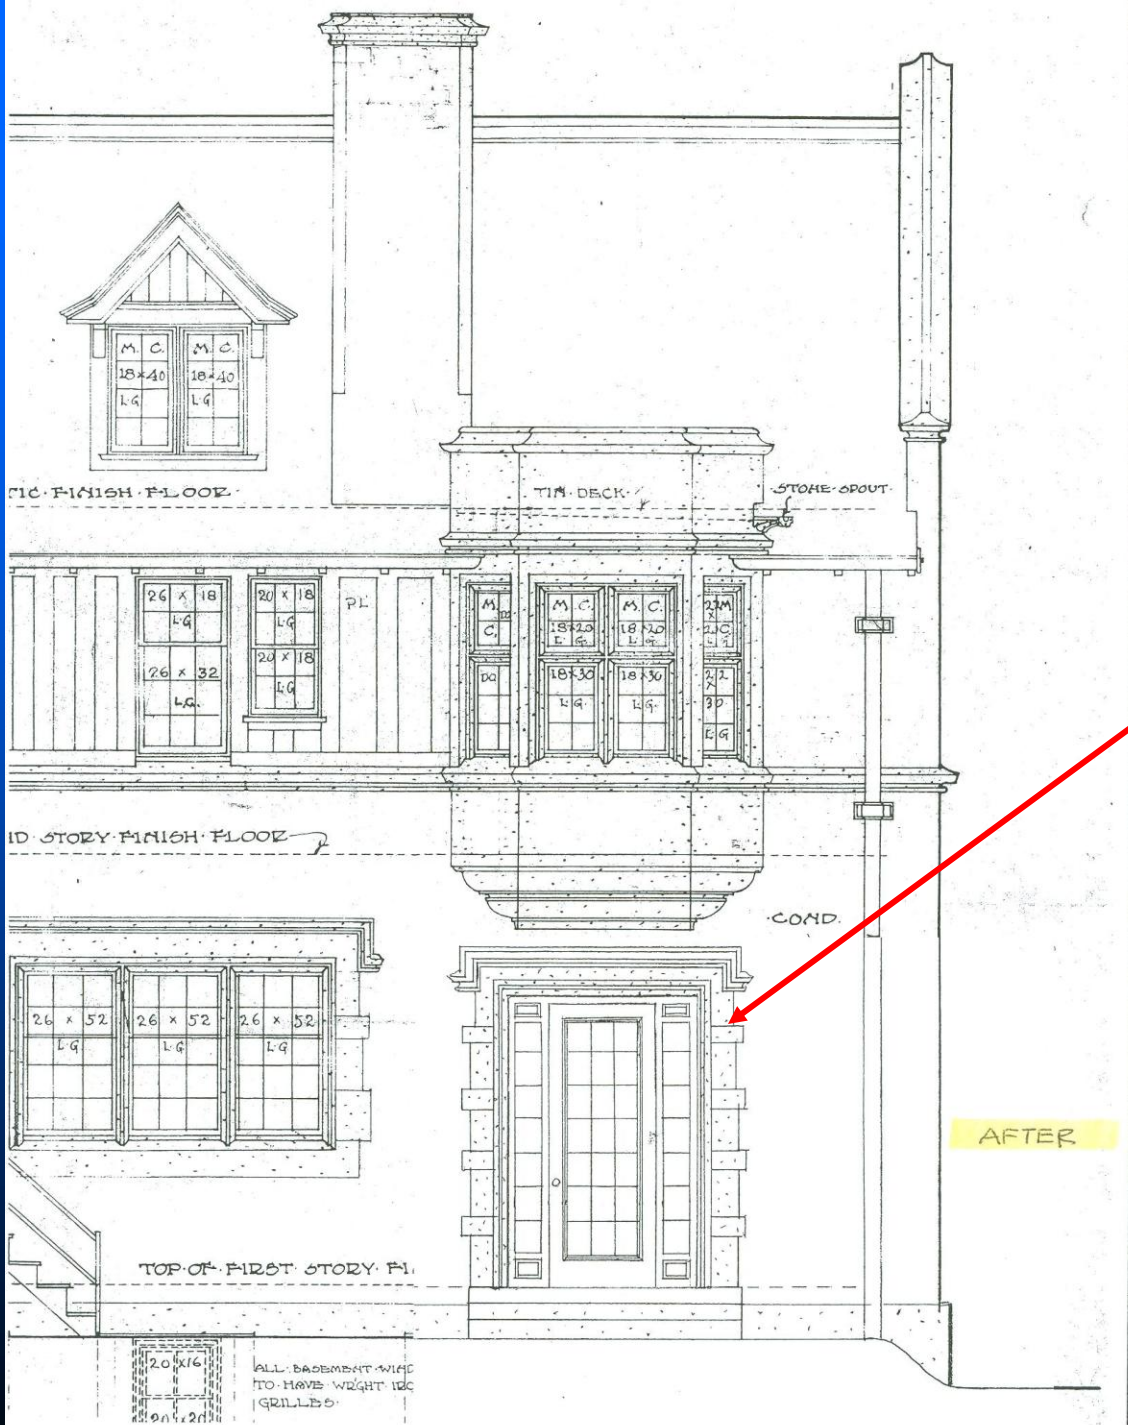

Convert Window to a Door

3000 E. Newberry Blvd.

North Lake Drive Historic District

No Left Turn
3 TONS
Per Axle

Recently restored to original open porch with oak beamed ceiling

existing

EXISTING

Proposed
new door

Proposed landscaping