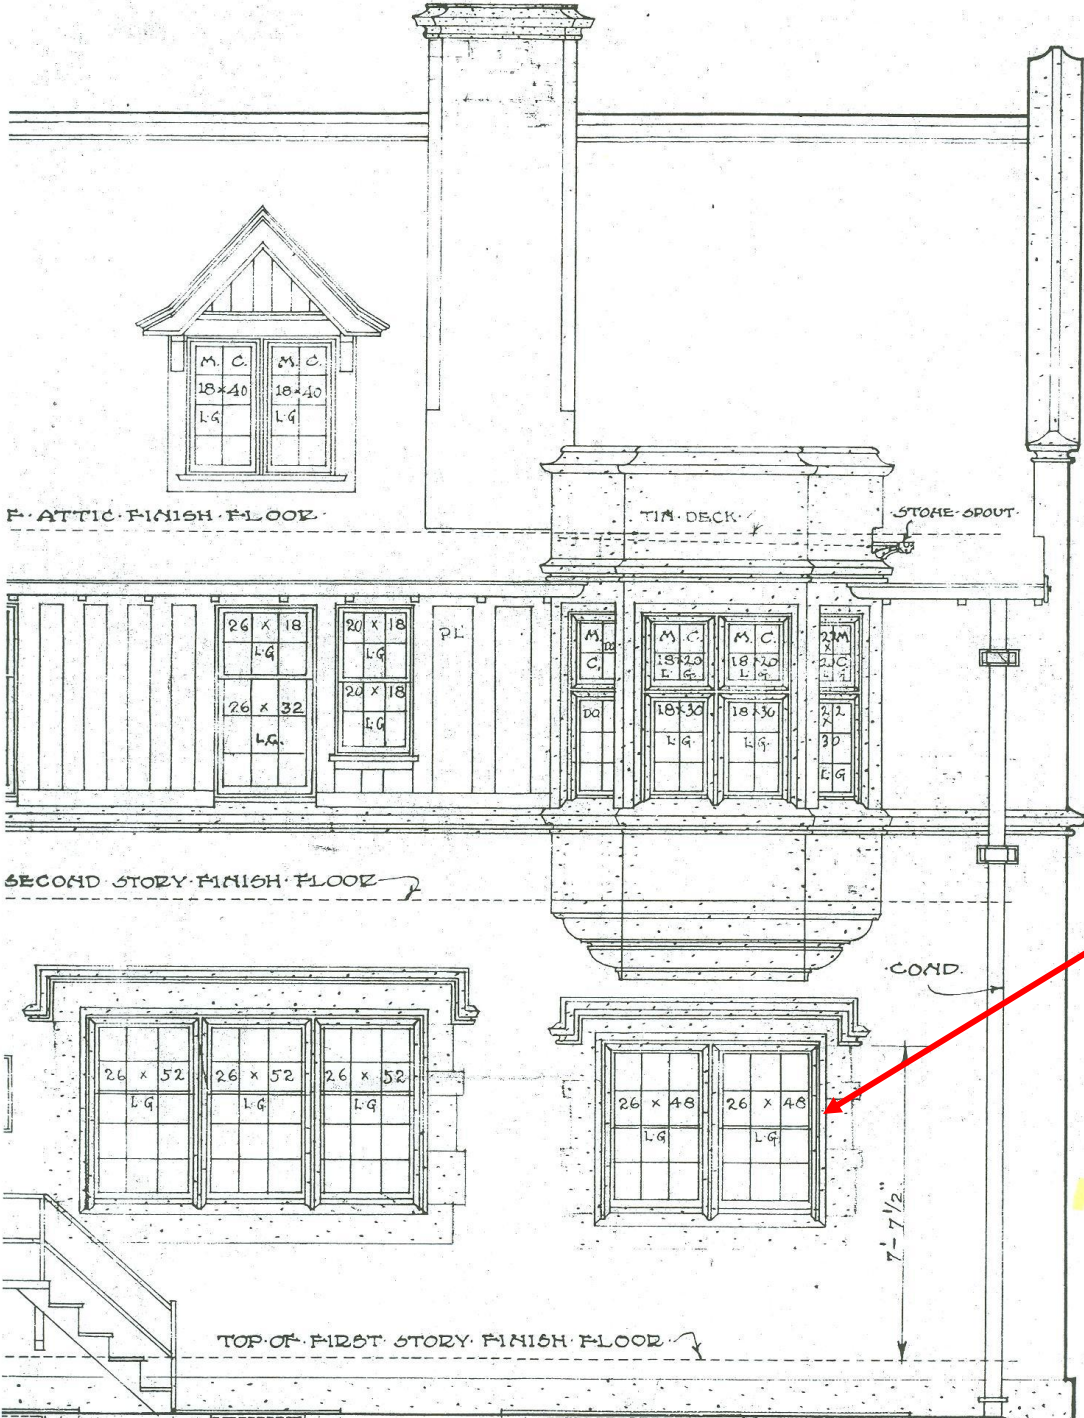

Convert Window to a Door

3000 E. Newberry Blvd.

North Lake Drive Historic District

No Left Turn
3 TONS
Per Axle

Recently restored to original open porch with oak beamed ceiling

existing

EXISTING

Proposed
new door

Proposed landscaping