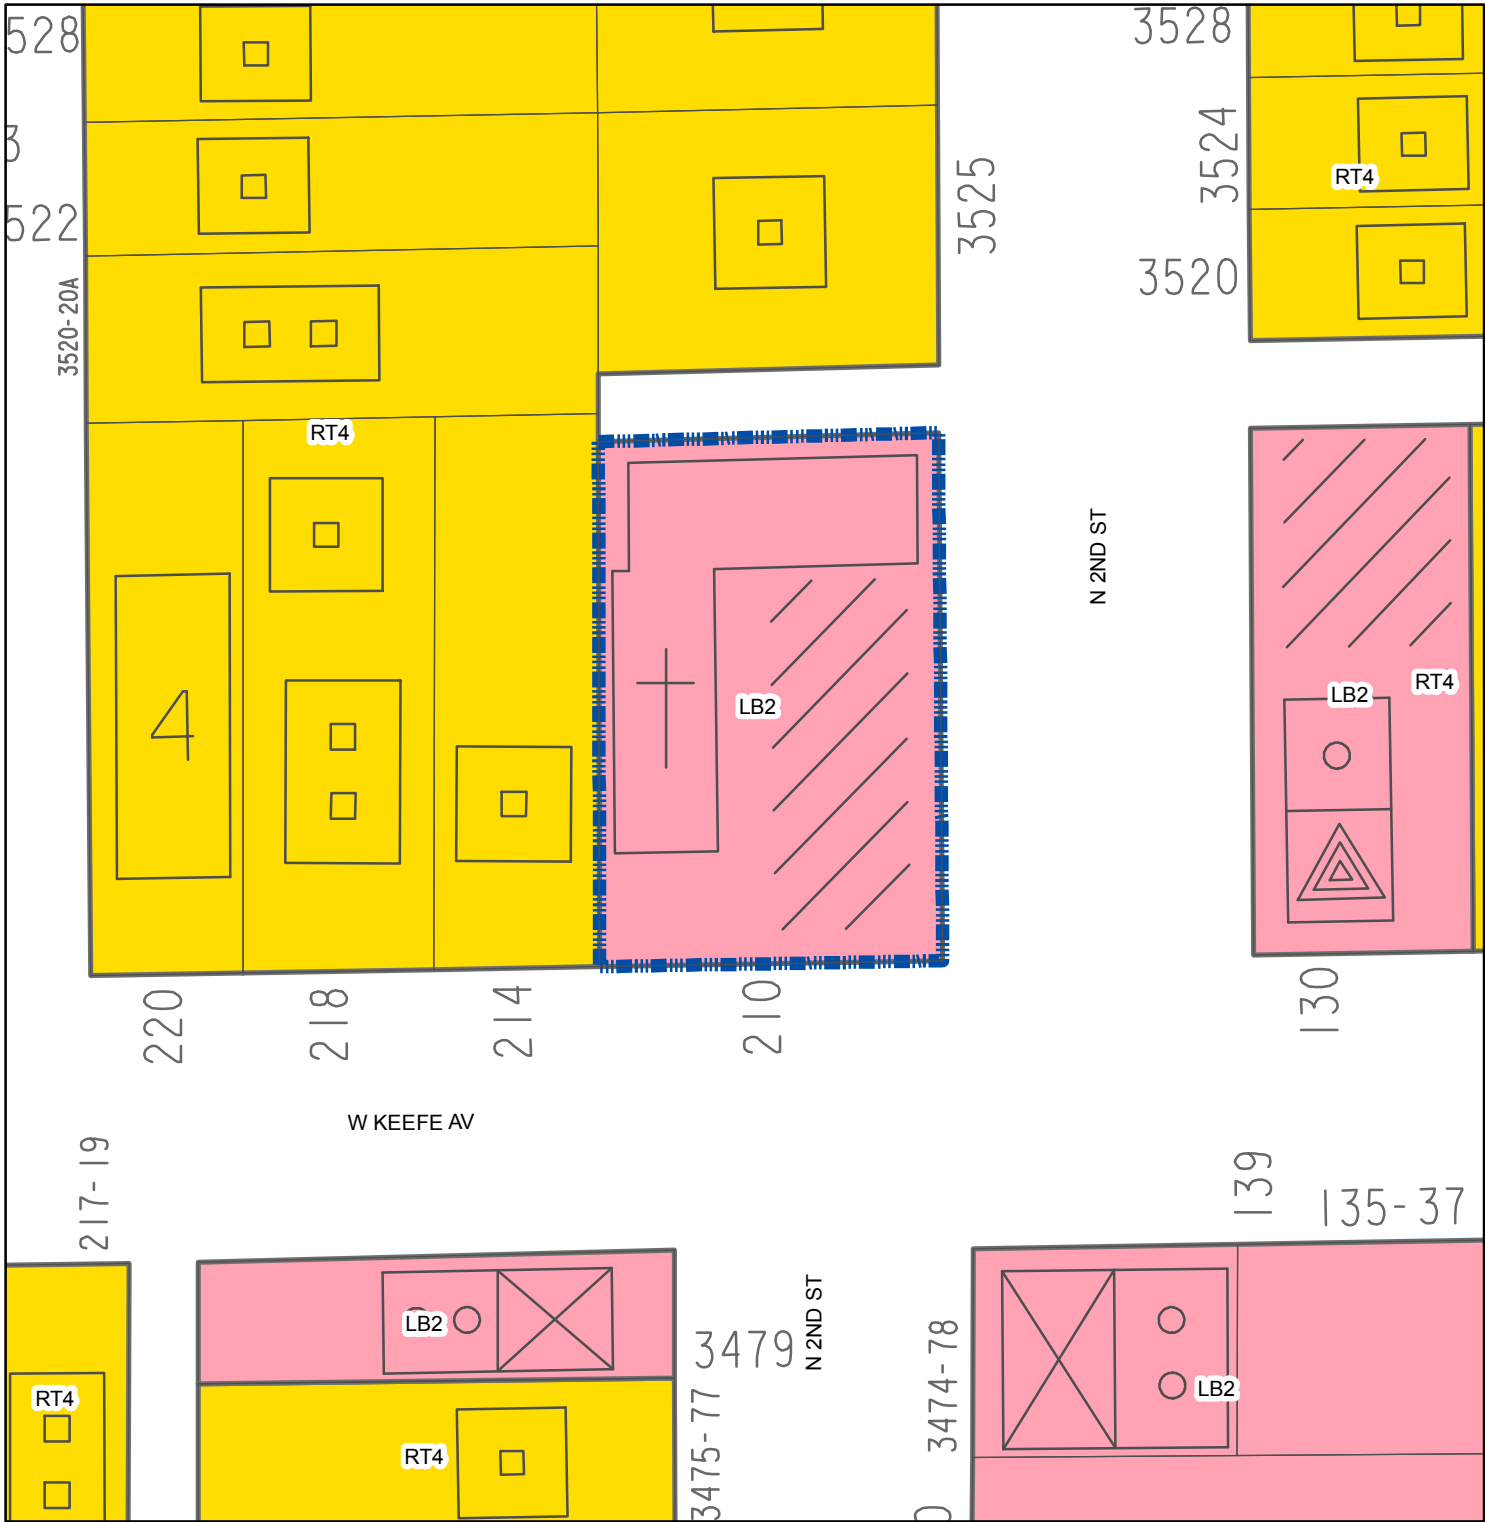

**FN 131251  
LB2 to RT4  
January 2014**

**Legend**

Zoning Change Boundary

**Zoning**

**MAPCODE**

- Commercial - Commercial Service
- Commercial - Neighborhood Shopping
- Commercial - Local Business
- Commercial - Regional Business
- Downtown
- Industrial - Office
- Industrial - Light
- Industrial - Mixed
- Industrial - Heavy
- Residential - Single Family
- Residential - Two Family
- Residential - Multi-Family
- Residential - Residence and Office
- Special - Parks
- Special - Institutional
- Special - Planned Development
- Special - Redevelopment District