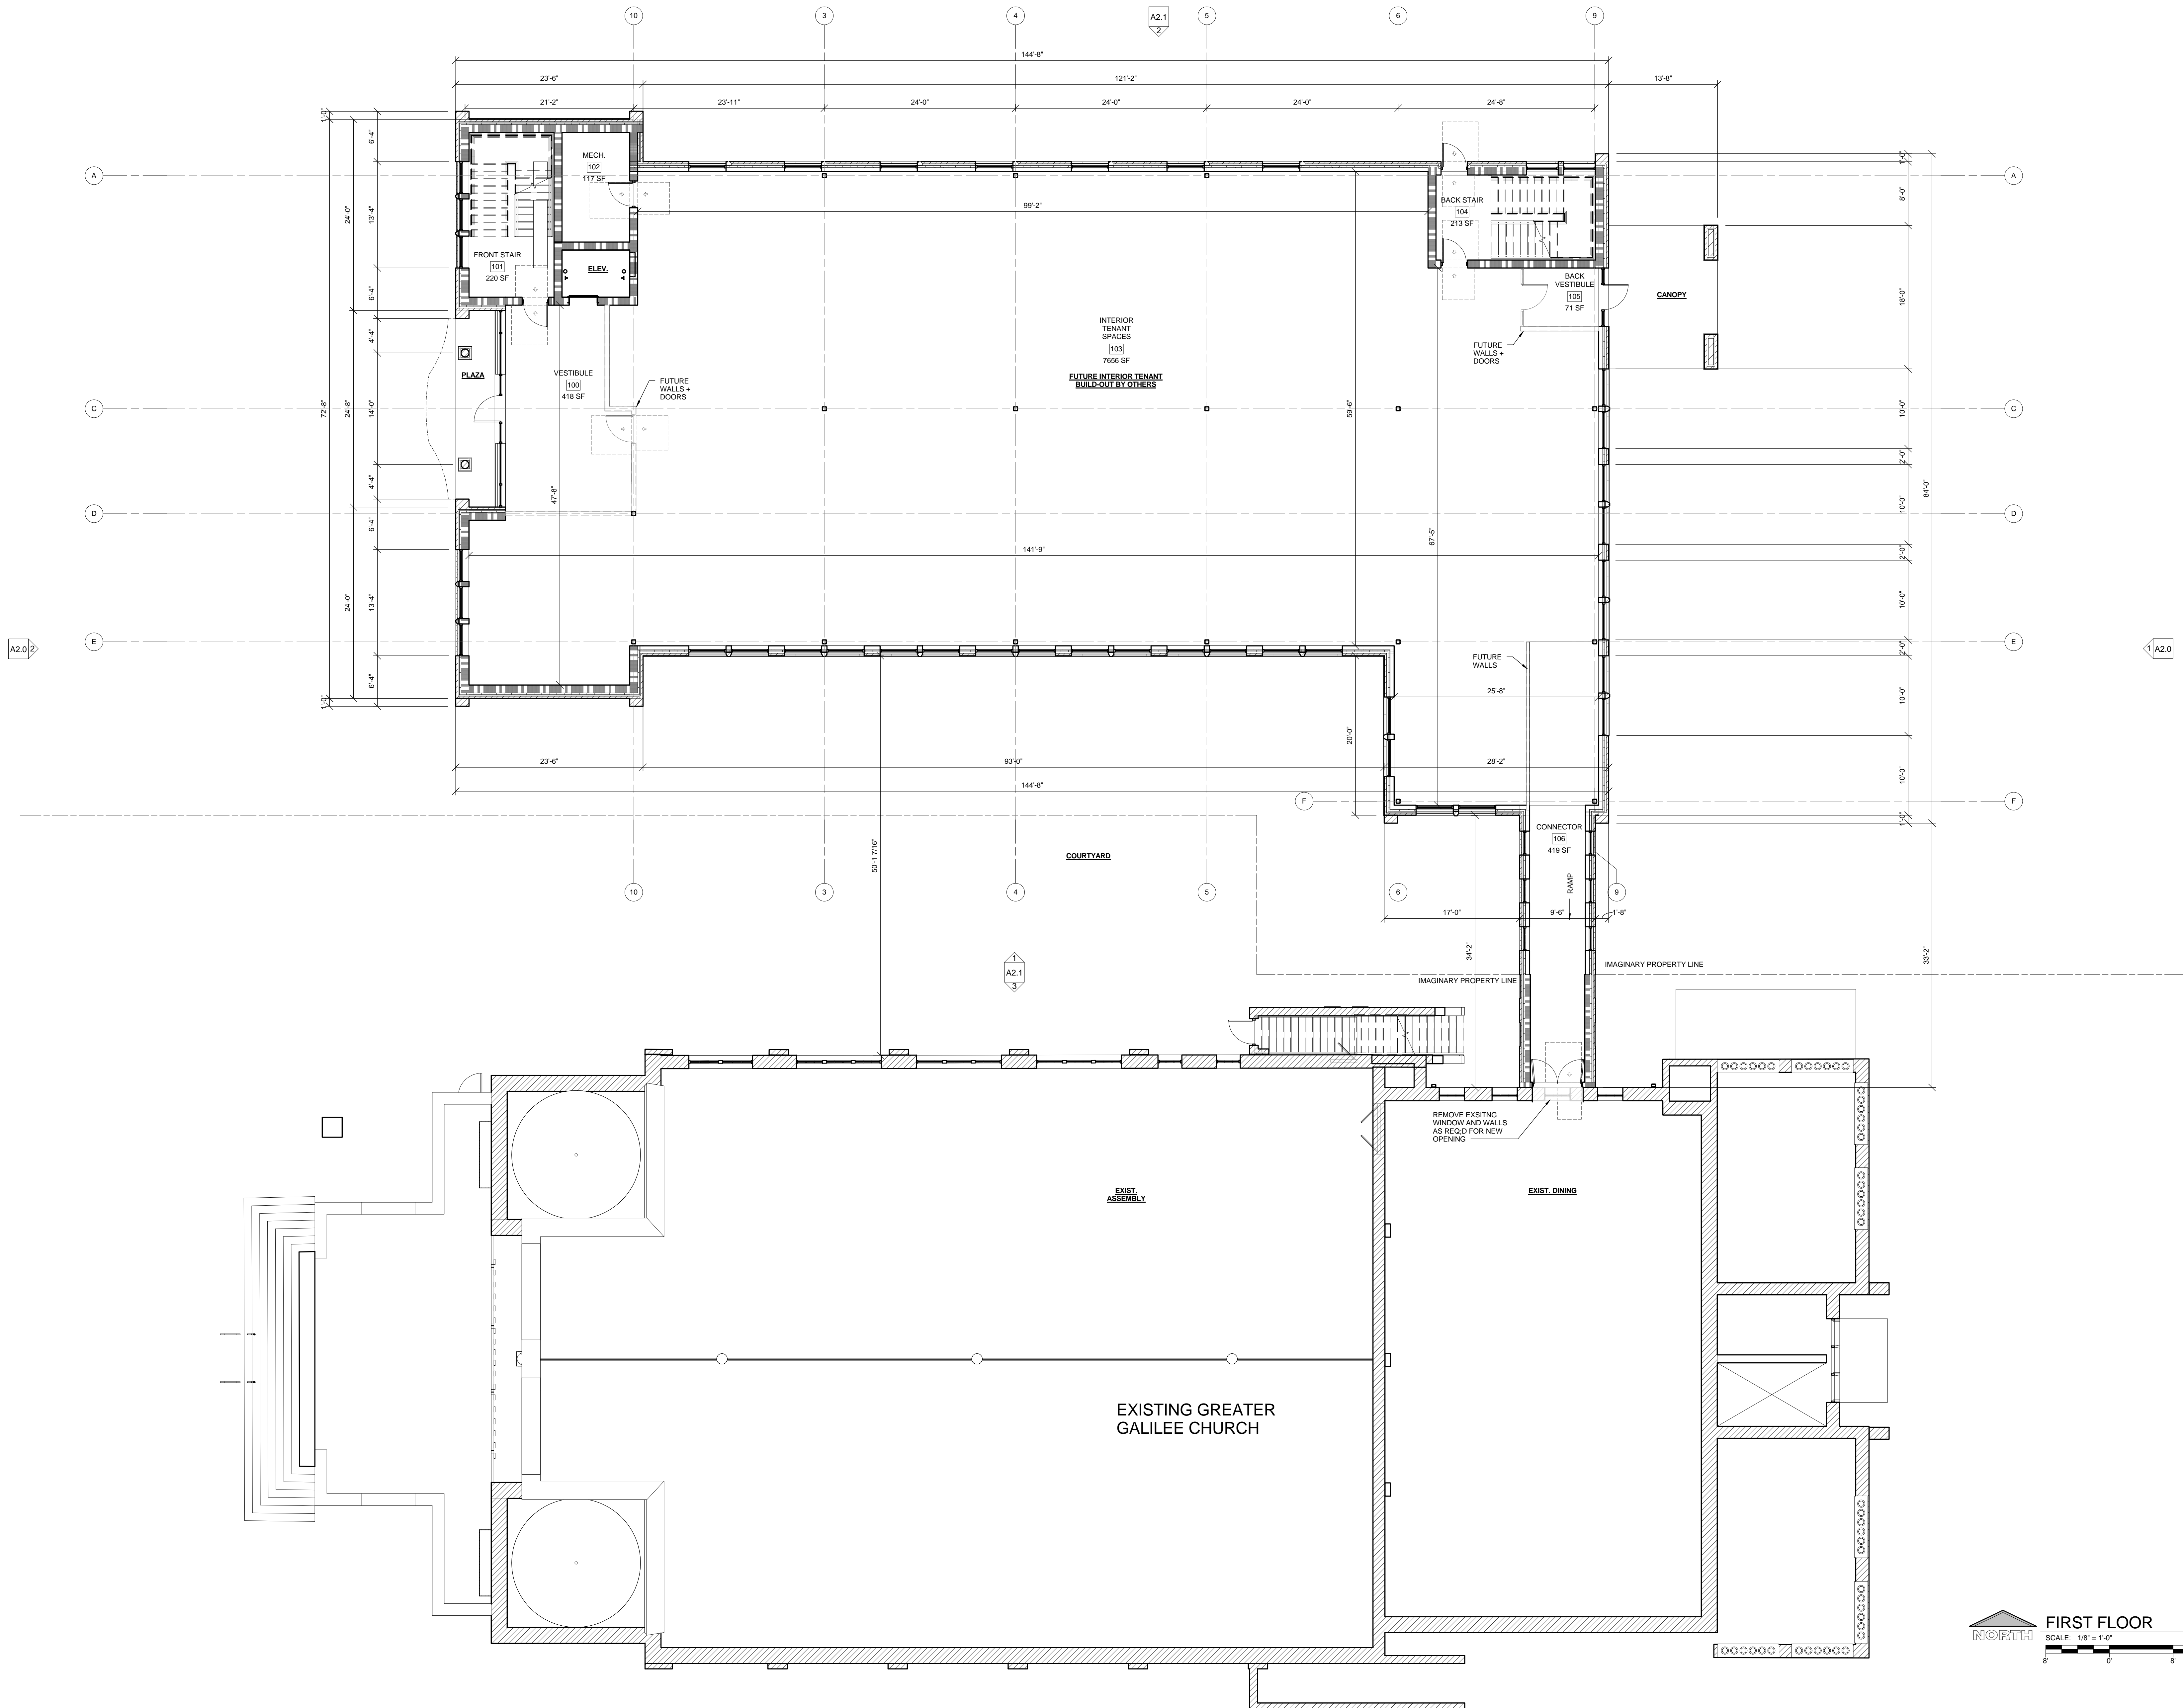

PROPOSED BUILDING AND ADDITION FOR:  
**GREATER GALILEE MISSIONARY BAPTIST CHURCH**  
 2432 TEUTONIA AVENUE • MILWAUKEE, WI 53206

PROFESSIONAL SEAL

**PRELIMINARY DATES**  
 FEB. 14, 2017

**NOT FOR CONSTRUCTION**

**SHEET INFORMATION**

FIRST FLOOR PLAN

SHEET NUMBER

**A1.1**

**FIRST FLOOR**  
 SCALE: 1/8" = 1'-0"  
 8' 0" 8' 0" 16'

C:\Users\jdo\Documents\144660\_Arch\_Central\_Drafts\14  
 2/14/2017 4:55:58 PM