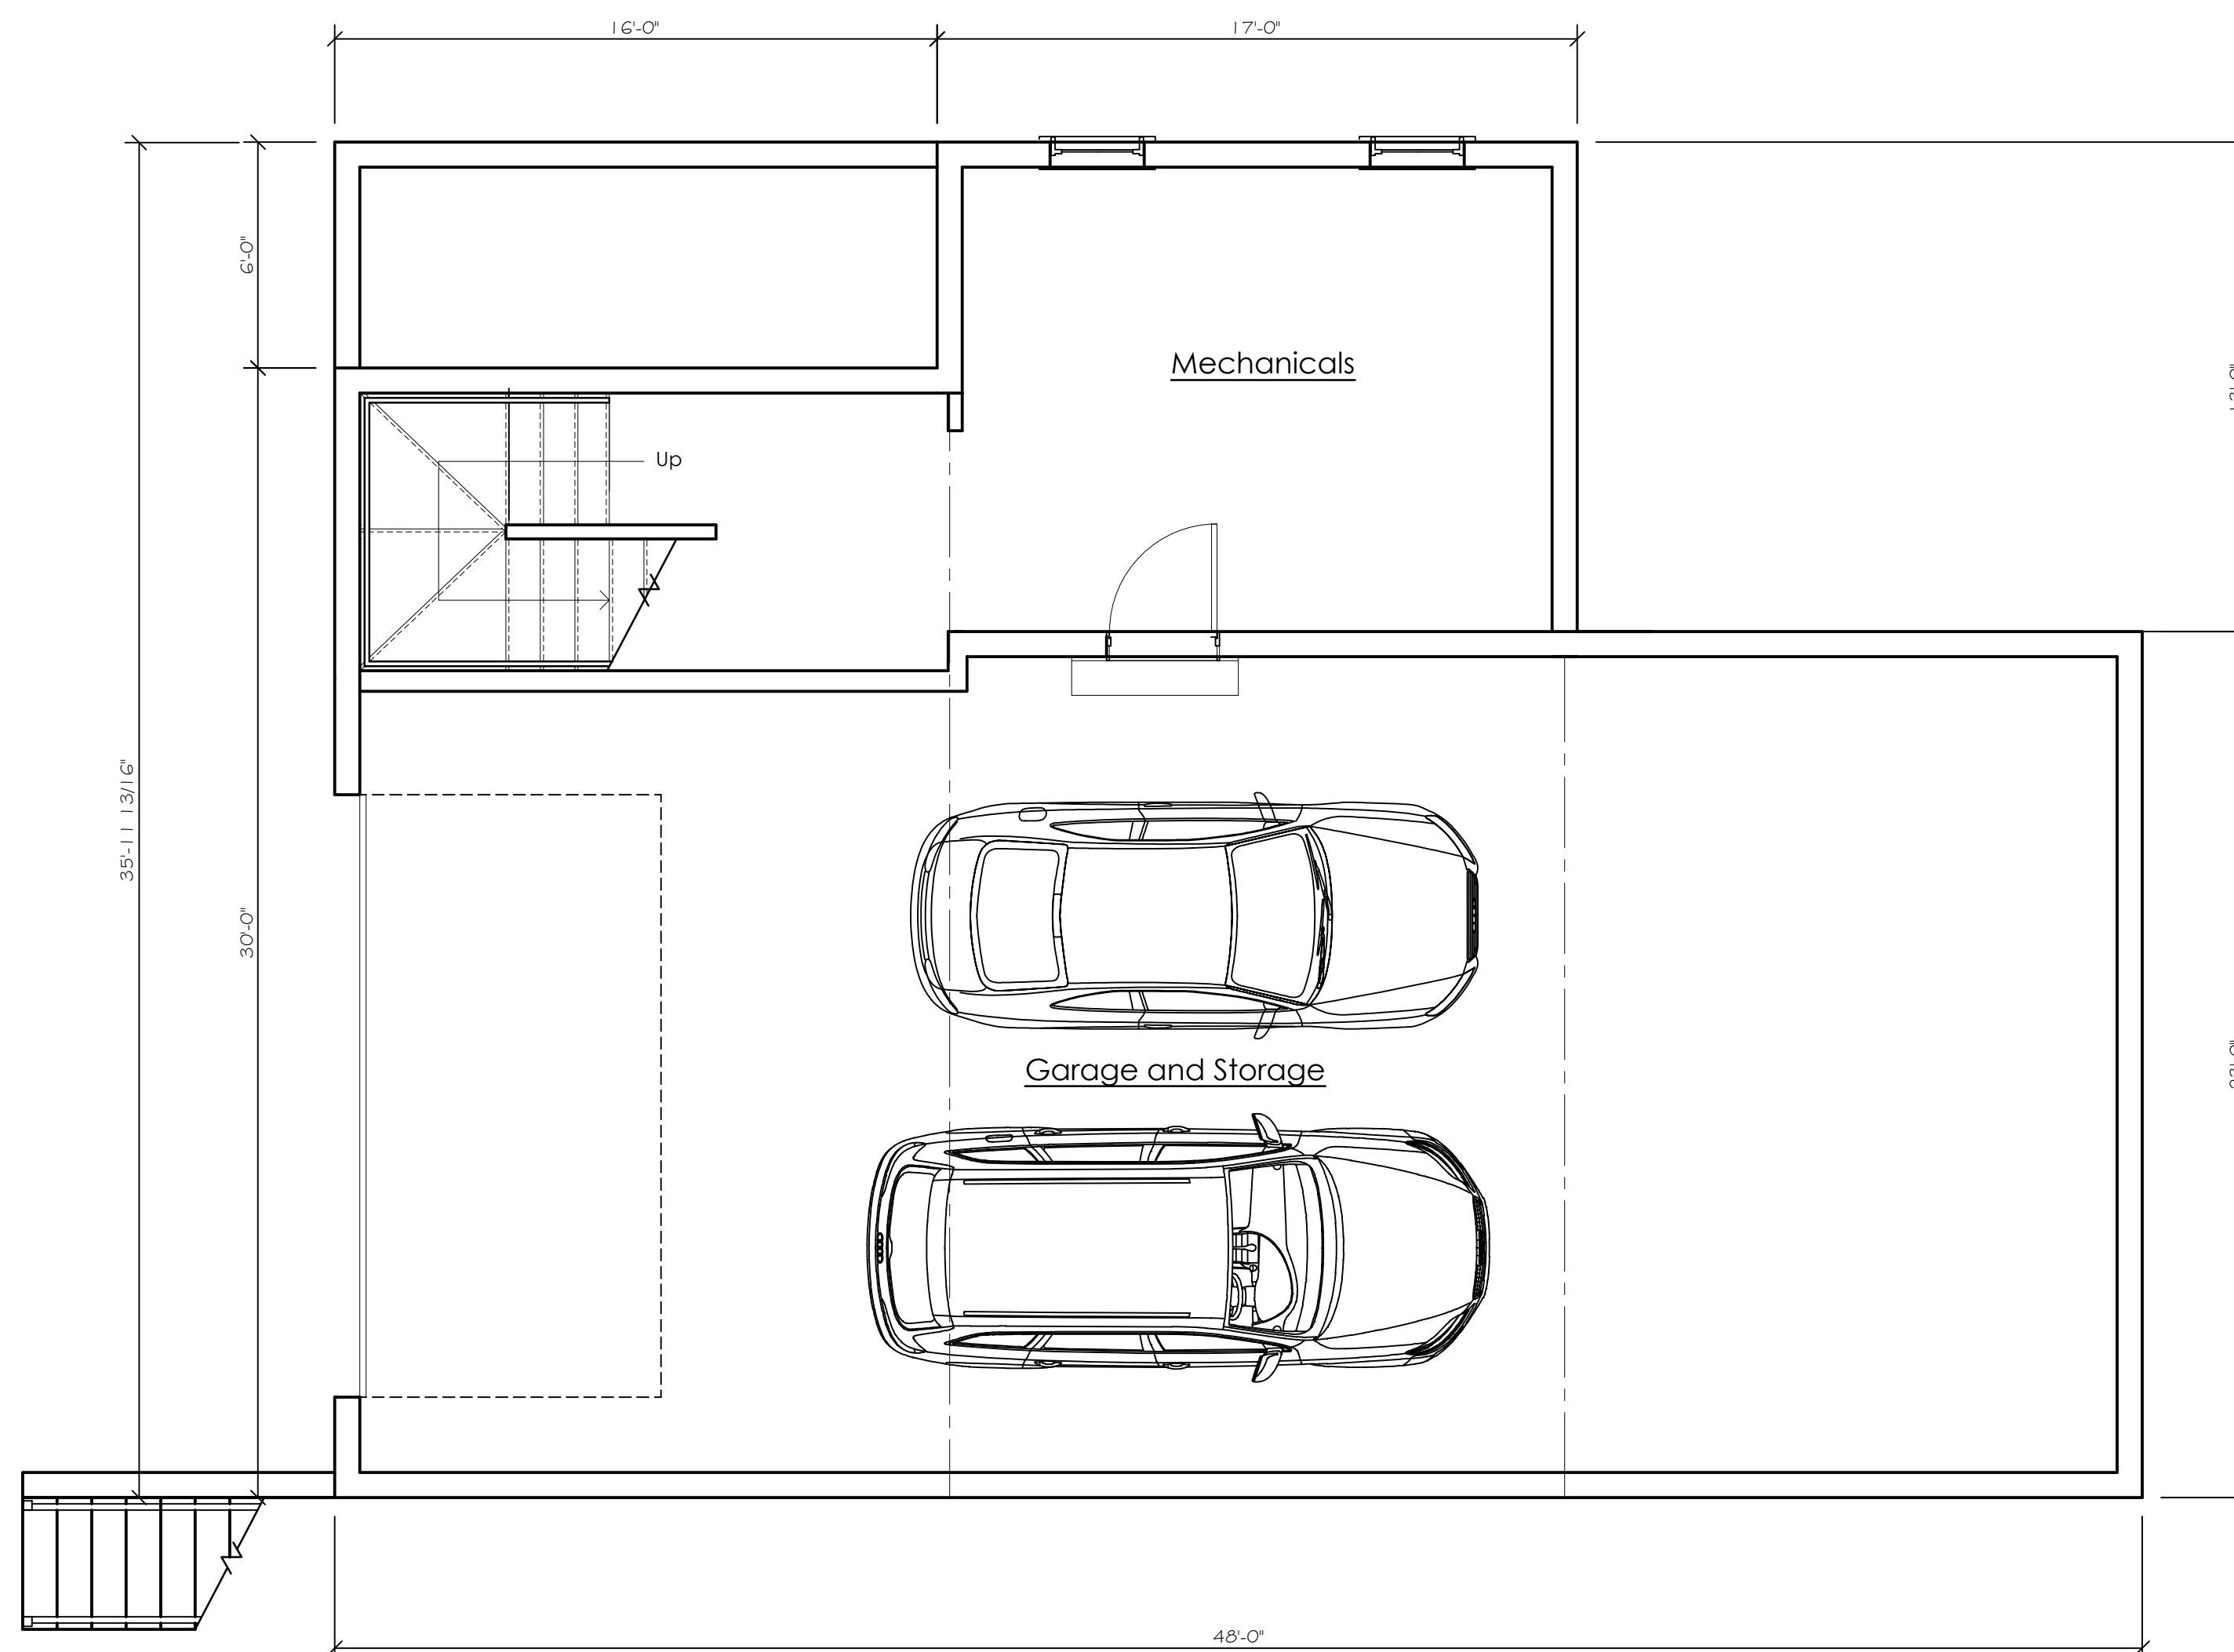

Lower Level

Decorative Split Face
Block at Lower Level

PROGRESS SET
NOT FOR
CONSTRUCTION

No.	Revision/Issue	Date

Drawn By JDS

Original Date 07-03-2020

Sheet Title
FLOOR PLANS

Sheet Number

A 1.1

Project Number 20-151