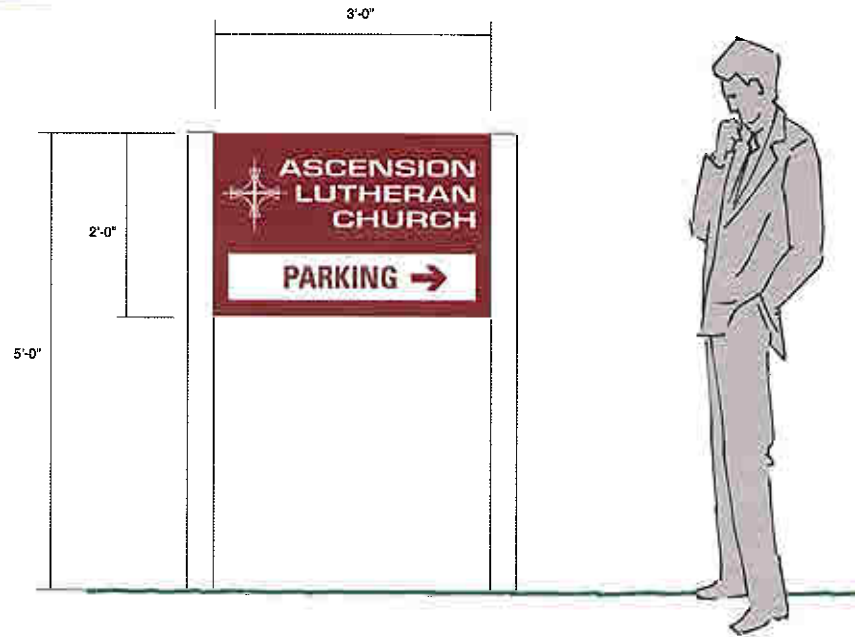

Client

Ascension Lutheran Church
1236 S. Layton Blvd.
Milwaukee, WI 53215

Customer Approval

Revision
addition 5-29-07

Representative
Fred Meyer

Drawn By
MCM

Job Number
17698

Date
04-26-06

Scale
3/4" = 1' - 0"

Sheet
4