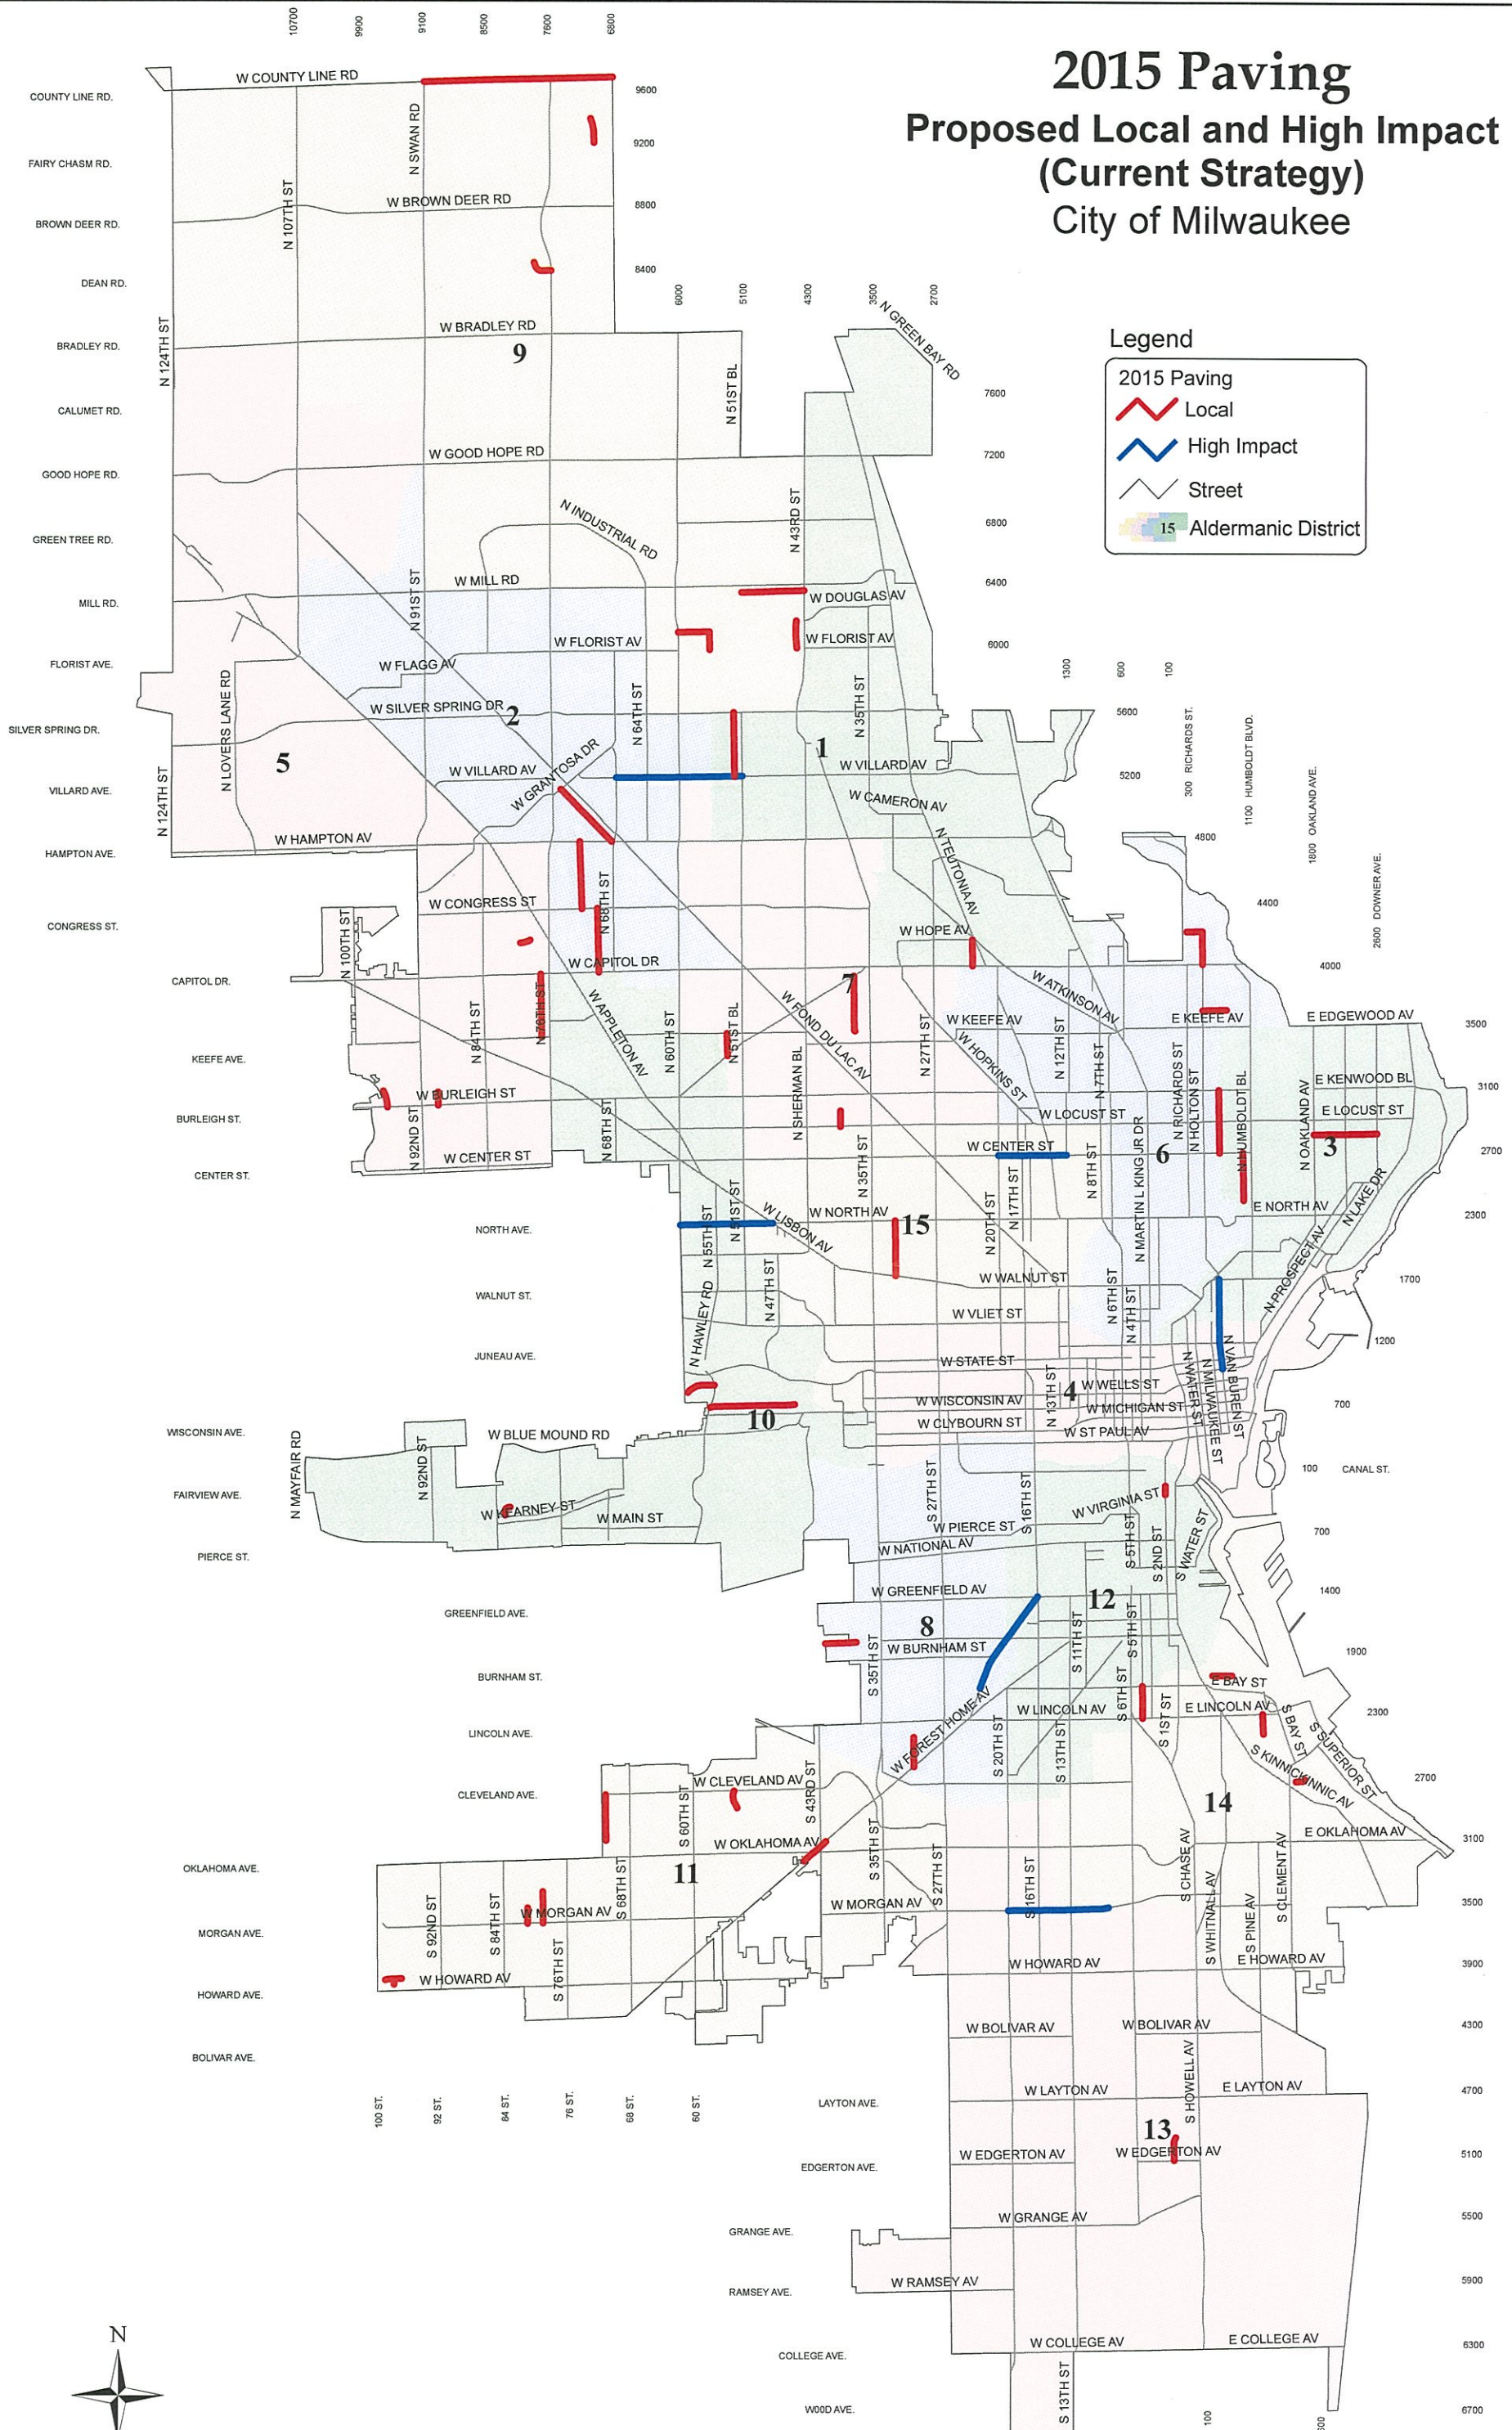

2015 Paving Proposed Local and High Impact (Current Strategy) City of Milwaukee

Legend

High Impact Paving

Funded in 2013-2014

City of Milwaukee

Legend

Total Projects
2013 - 9
2014 - 9