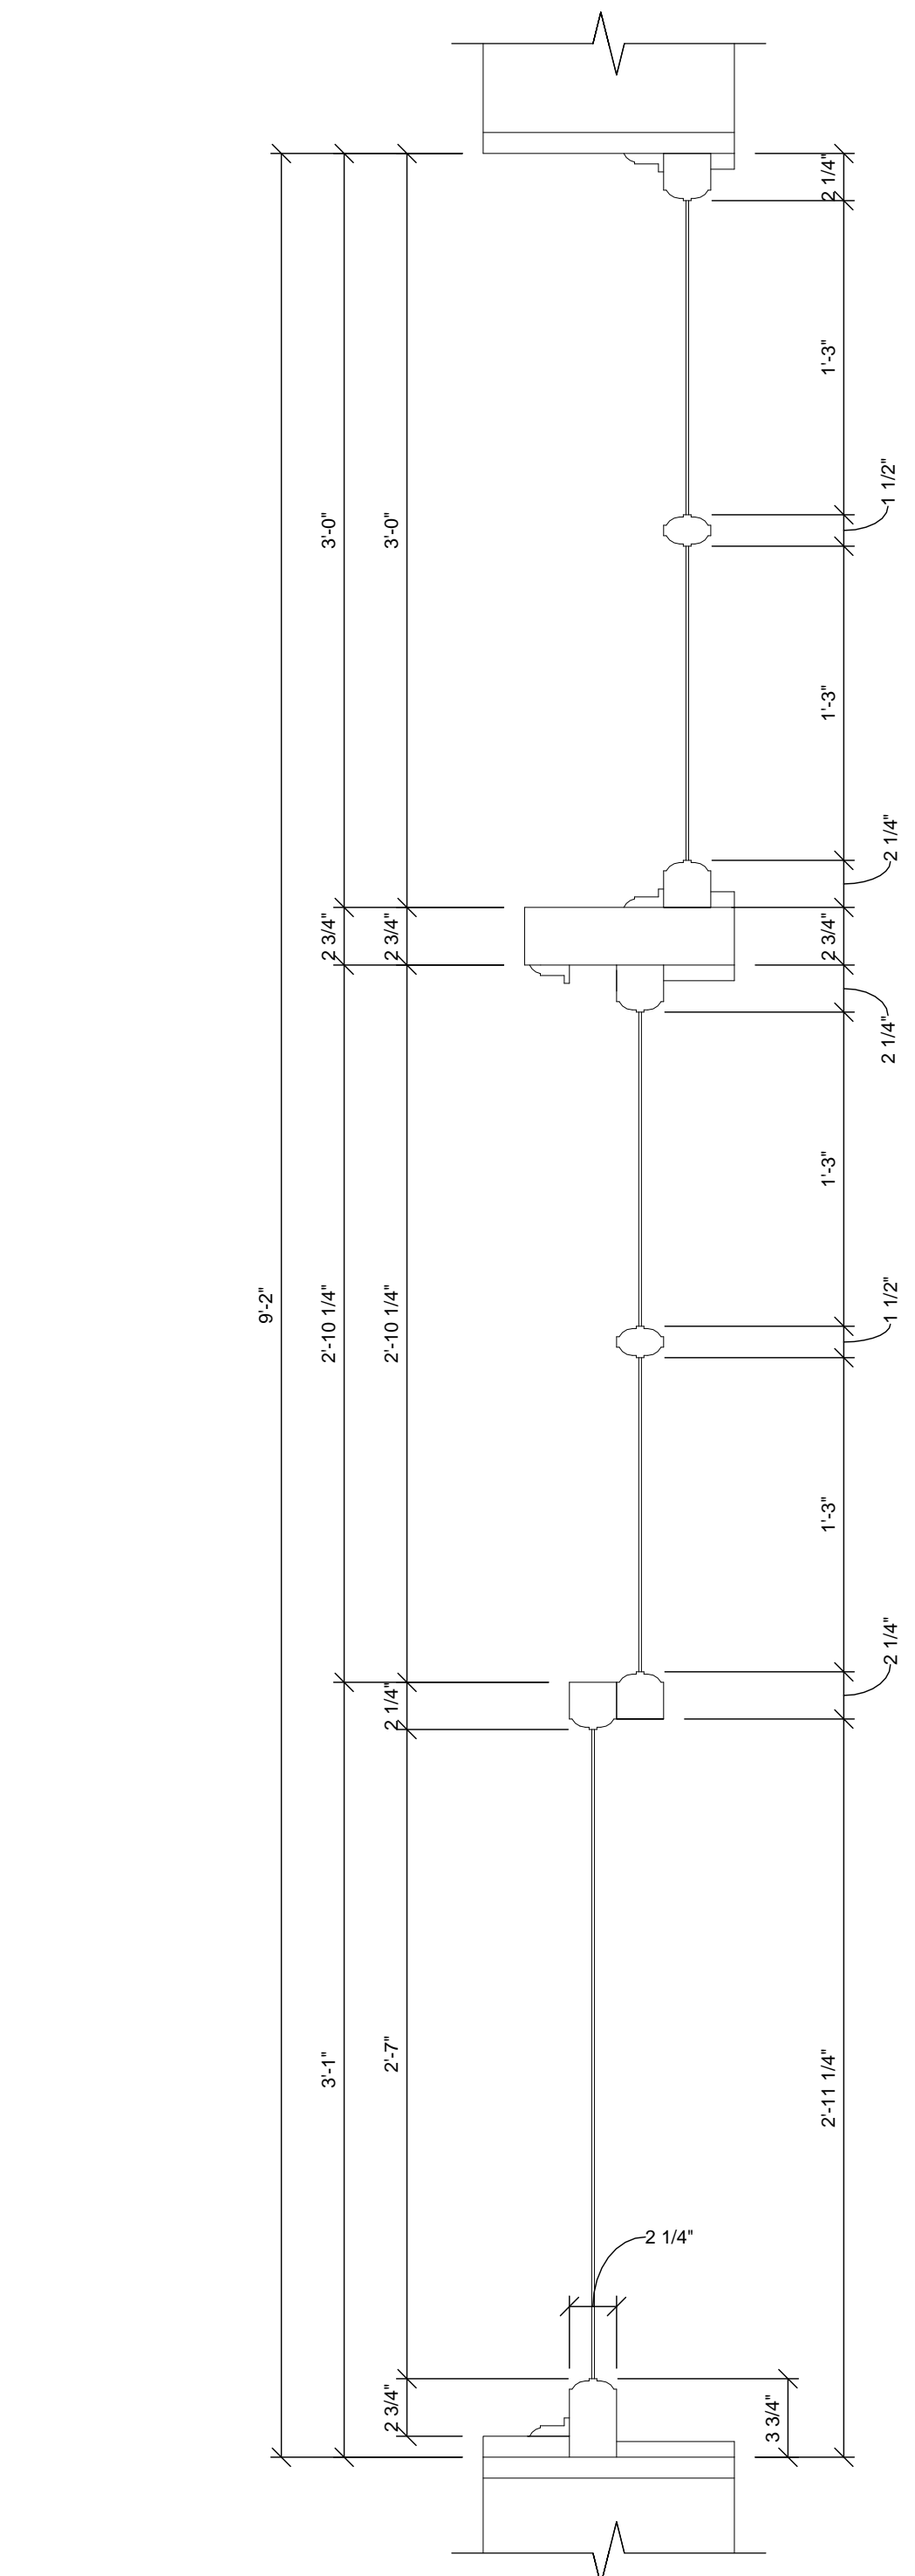

PROPOSED BUILDING AND ADDITION FOR:  
**GREATER GALILEE MISSIONARY BAPTIST CHURCH**  
 2432 TEUTONIA AVENUE • MILWAUKEE, WI 53206

PROFESSIONAL SEAL

**PRELIMINARY DATES**  
 APR. 01, 2017

**NOT FOR CONSTRUCTION**

**SHEET INFORMATION**

ANTIQUE WINDOW

SHEET NUMBER

**A4.2**

**GL-3**

**GL-2**

**ANTIQUE WINDOW DETAILS**  
 SCALE: 1 1/2" = 1'-0"