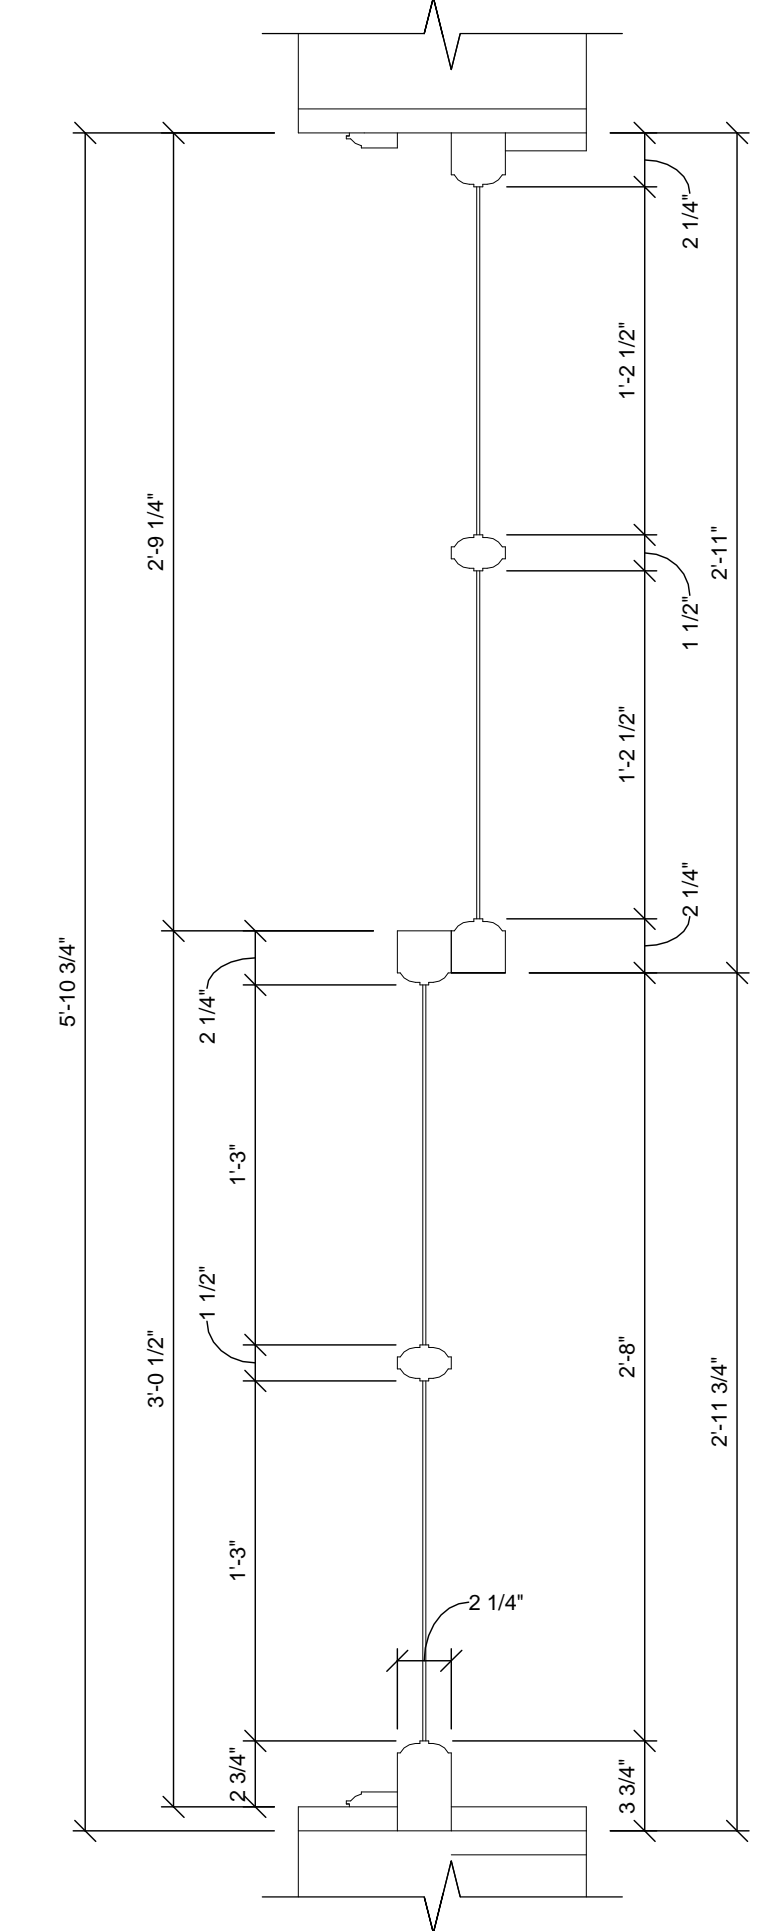

PROPOSED BUILDING AND ADDITION FOR:  
**GREATER GALILEE MISSIONARY BAPTIST CHURCH**  
 2432 TEUTONIA AVENUE • MILWAUKEE, WI 53206

PROFESSIONAL SEAL

**PRELIMINARY DATES**  
 APR. 01, 2017

**NOT FOR CONSTRUCTION**

**SHEET INFORMATION**

ANTIQUE WINDOW

SHEET NUMBER

**A4.2**

**GL-3**

**GL-2**

**ANTIQUE WINDOW DETAILS**  
 SCALE: 1 1/2" = 1'-0"