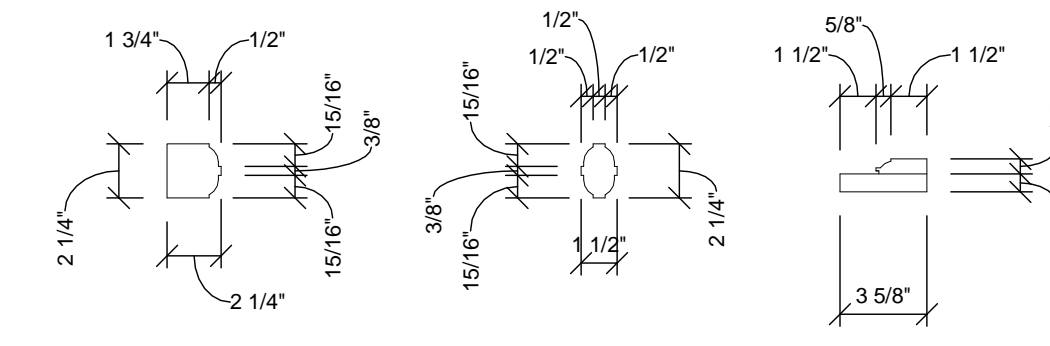

PROPOSED BUILDING AND ADDITION FOR:  
**GREATER GALILEE MISSIONARY BAPTIST CHURCH**  
 2432 TEUTONIA AVENUE • MILWAUKEE, WI 53206

PROFESSIONAL SEAL

**PRELIMINARY DATES**  
 APR. 01, 2017

**NOT FOR CONSTRUCTION**

**SHEET INFORMATION**

ANTIQUE WINDOW

SHEET NUMBER

**A4.2**

**GL-3**

**GL-2**

**ANTIQUE WINDOW DETAILS**  
 SCALE: 1 1/2" = 1'-0"