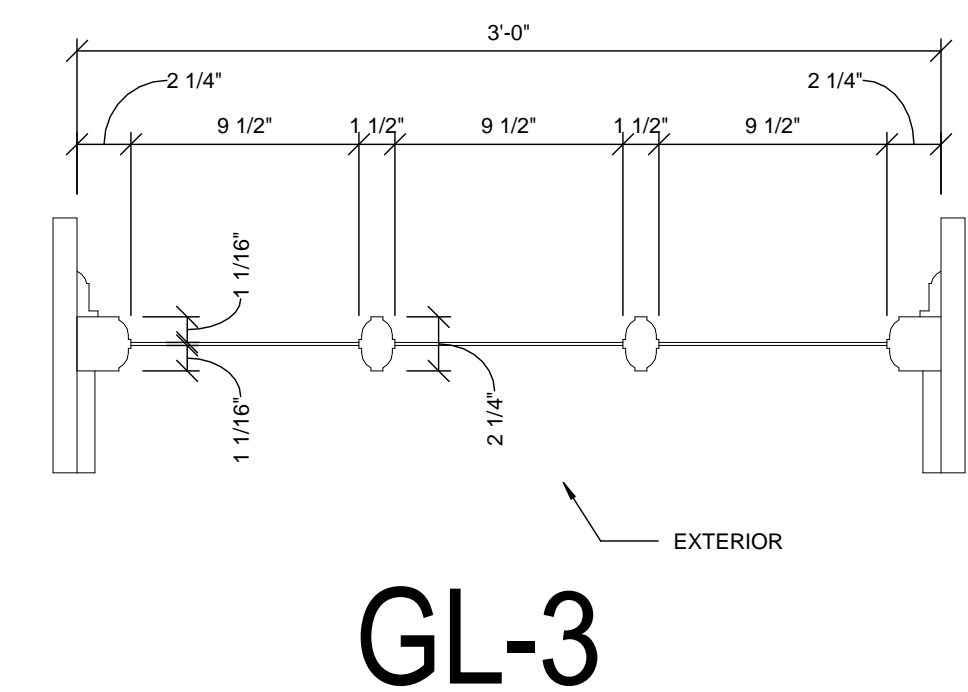

PROPOSED BUILDING AND ADDITION FOR:  
**GREATER GALILEE MISSIONARY BAPTIST CHURCH**  
 2432 TEUTONIA AVENUE • MILWAUKEE, WI 53206

PROFESSIONAL SEAL

**PRELIMINARY DATES**  
 APR. 01, 2017

**NOT FOR CONSTRUCTION**

**SHEET INFORMATION**

ANTIQUE WINDOW

SHEET NUMBER

**A4.2**

**GL-3**

**GL-2**

**ANTIQUE WINDOW DETAILS**  
 SCALE: 1 1/2" = 1'-0"