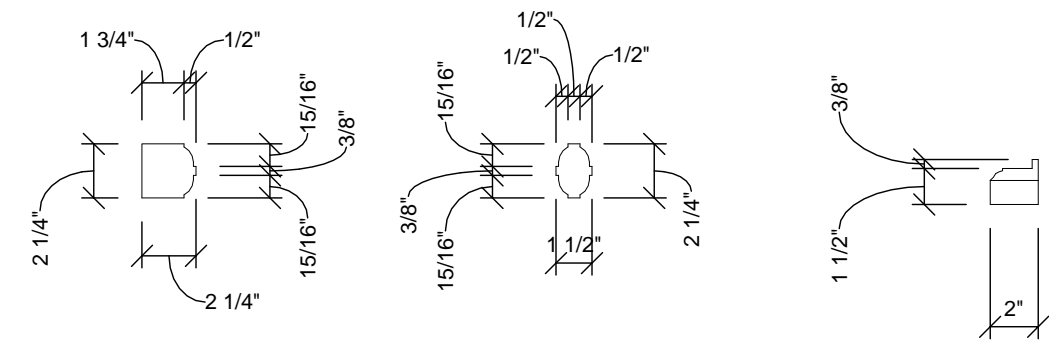

PROPOSED BUILDING AND ADDITION FOR:  
**GREATER GALILEE MISSIONARY BAPTIST CHURCH**  
 2432 TEUTONIA AVENUE • MILWAUKEE, WI 53206

PROFESSIONAL SEAL

**PRELIMINARY DATES**  
 APR. 01, 2017

**NOT FOR CONSTRUCTION**

**SHEET INFORMATION**

ANTIQUE WINDOW

SHEET NUMBER

**A4.2**

**GL-3**

**GL-2**

**ANTIQUE WINDOW DETAILS**  
 SCALE: 1 1/2" = 1'-0"