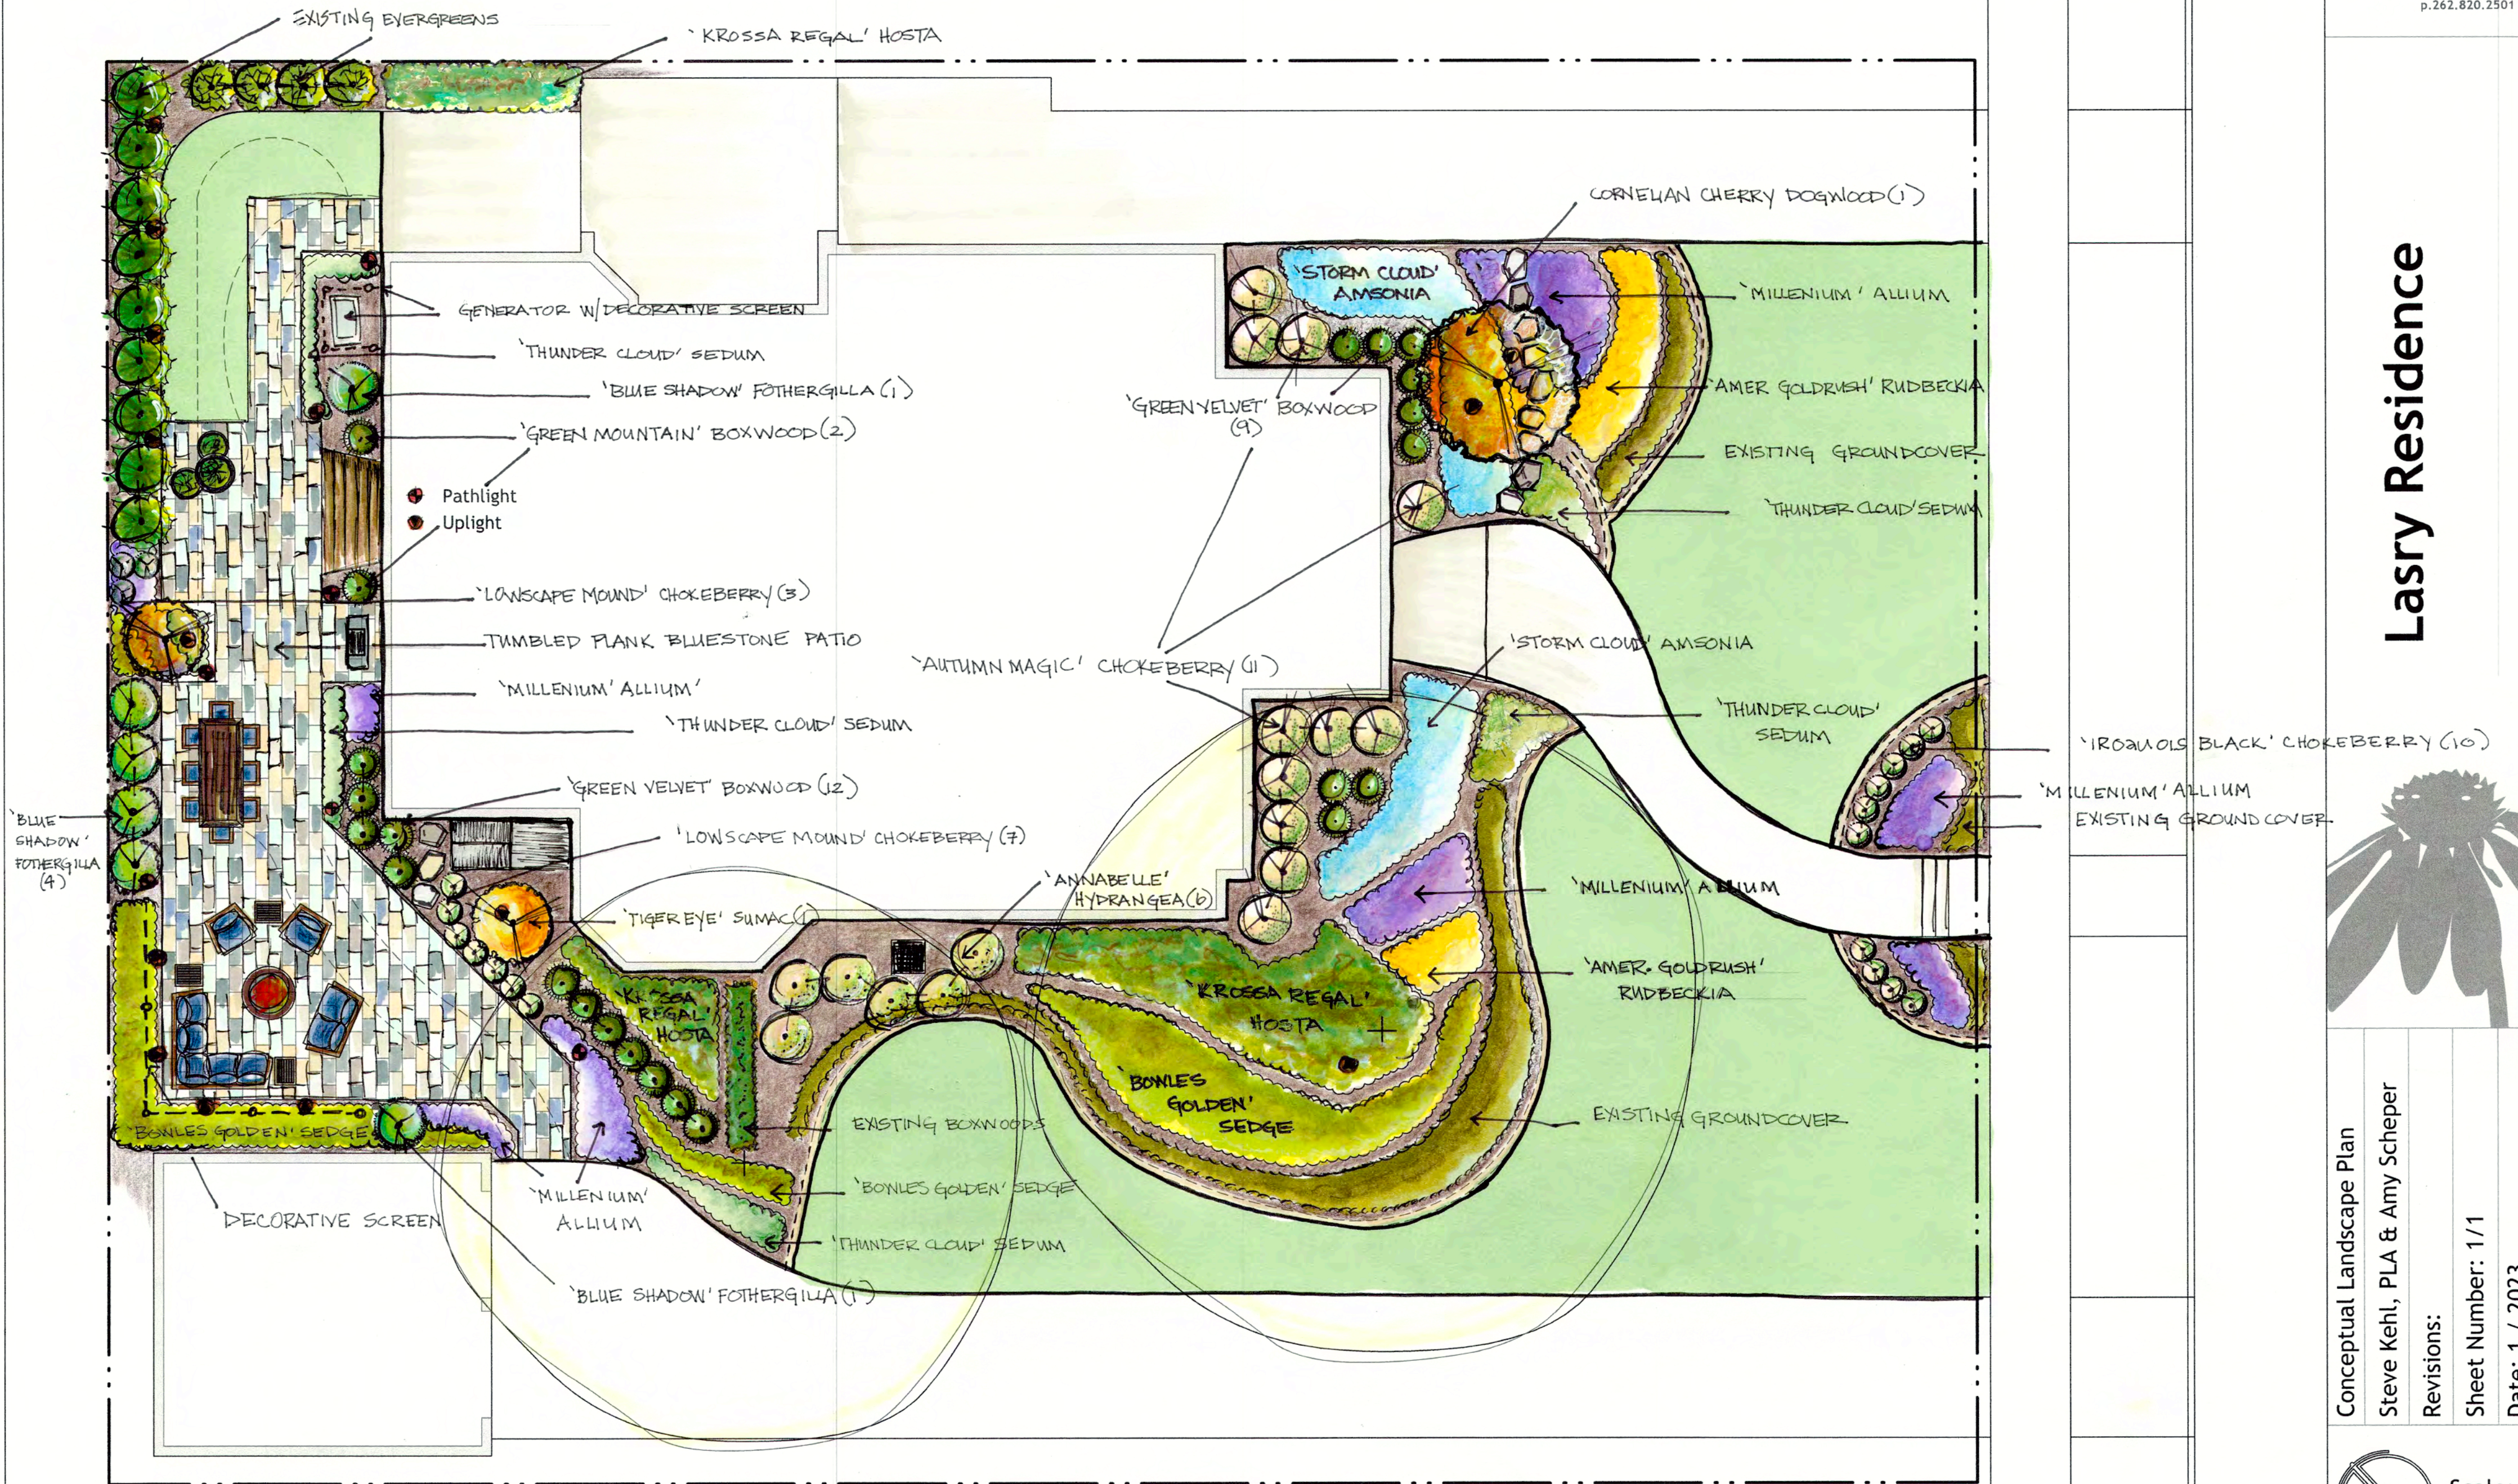

Lasry Residence

Conceptual Landscape Plan

Steve Kehl, PLA & Amy Scheper

Revisions:

Sheet Number: 1/1

Date: 1 / 2023

Scale:
1/8" = 1'-0"

This drawing is made solely for the individual named herein and is the property of LandWorks, Inc. Any unauthorized use or duplication is in violation of the copyright laws & subject to prosecution.