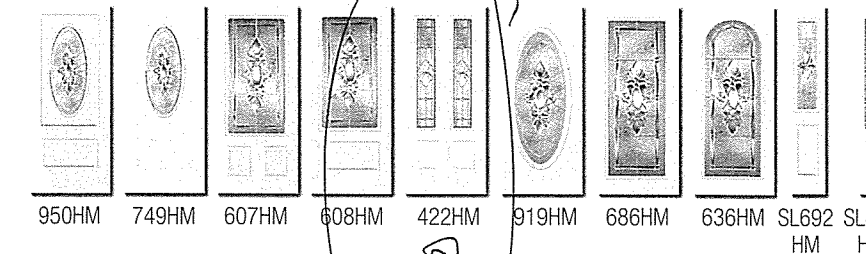

950HM	749HM	607HM	608HM	422HM	919HM	686HM	636HM	SL692HM	SL422HM	SL690HM
Fiberglass Mahogany				•		•		•	•	•
Fiberglass Oak	•	•	•	•	•	•	•	•	•	•
Fiberglass Smooth	•	•	•	•	•	•	•	•	•	•
Majestic Steel	•	•	•	•	•	•	•	•	•	•
Builders Choice Steel	•	•	•	•	•	•	•	•	•	•
MPact Steel	•	•	•	•	•	•	•	•	•	•

Special Order

Privacy Rating - 6
Clear Opaque

517/521/506/7HM

503/578HM

532HM

Brass Caming

Satin Nickel Caming