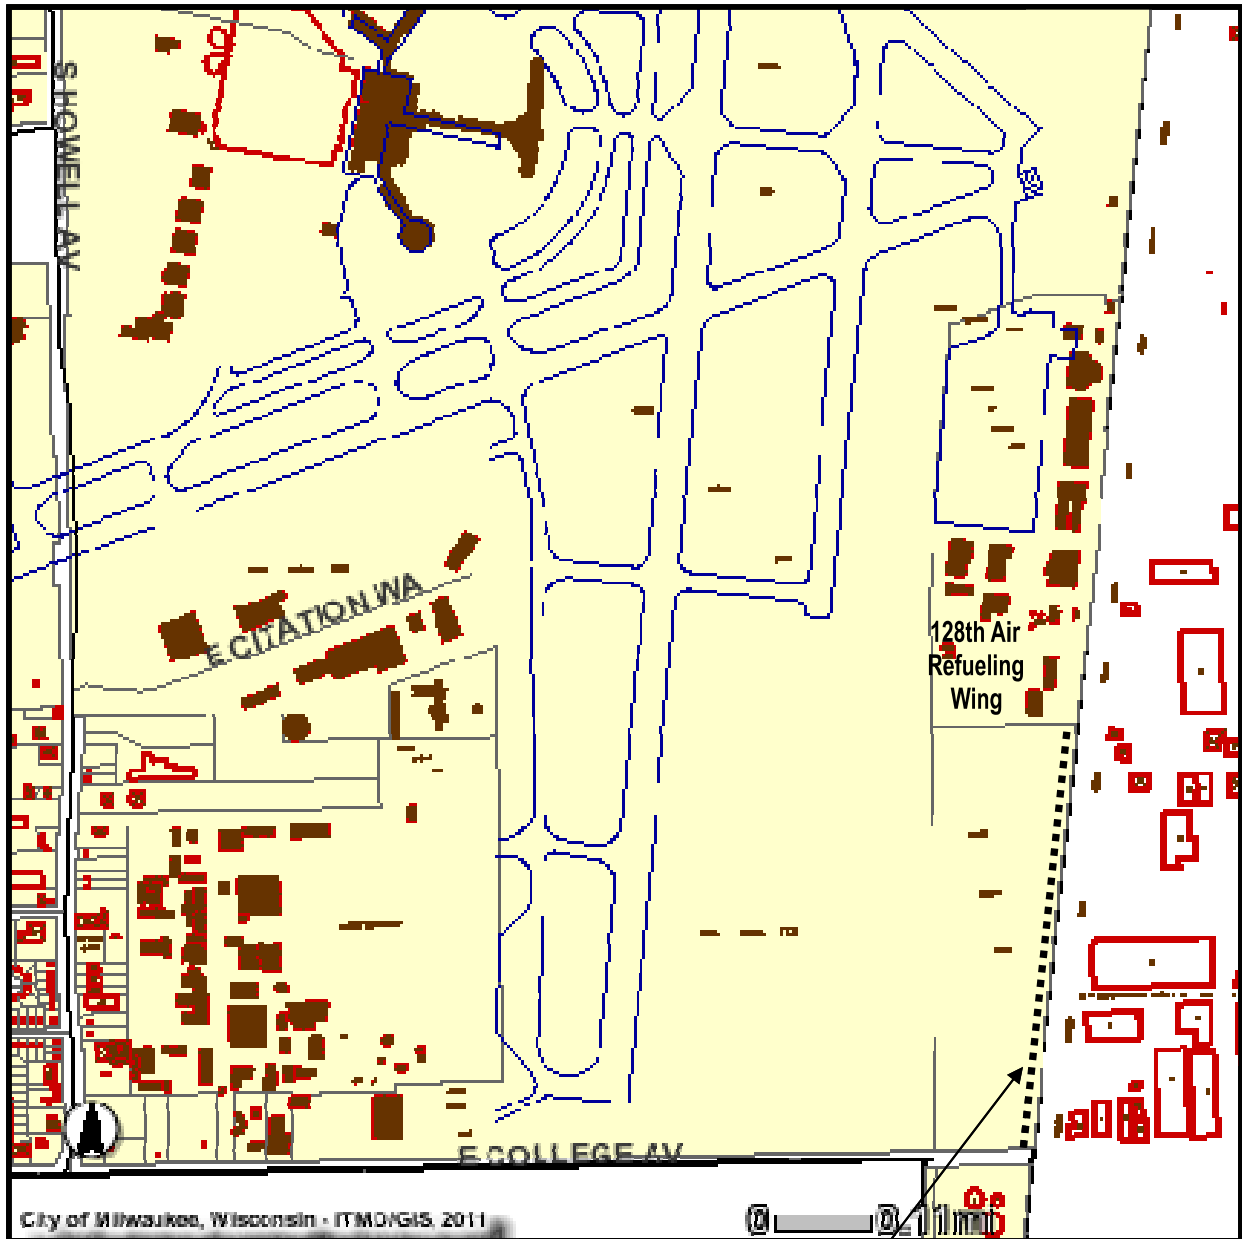

Proposed Underground Pipe Line Easement
City of Milwaukee – Milwaukee Metropolitan Sewerage District
1600 East College Avenue

Approximate Easement Location

MMSD Easement Plat

South Portion

North Portion