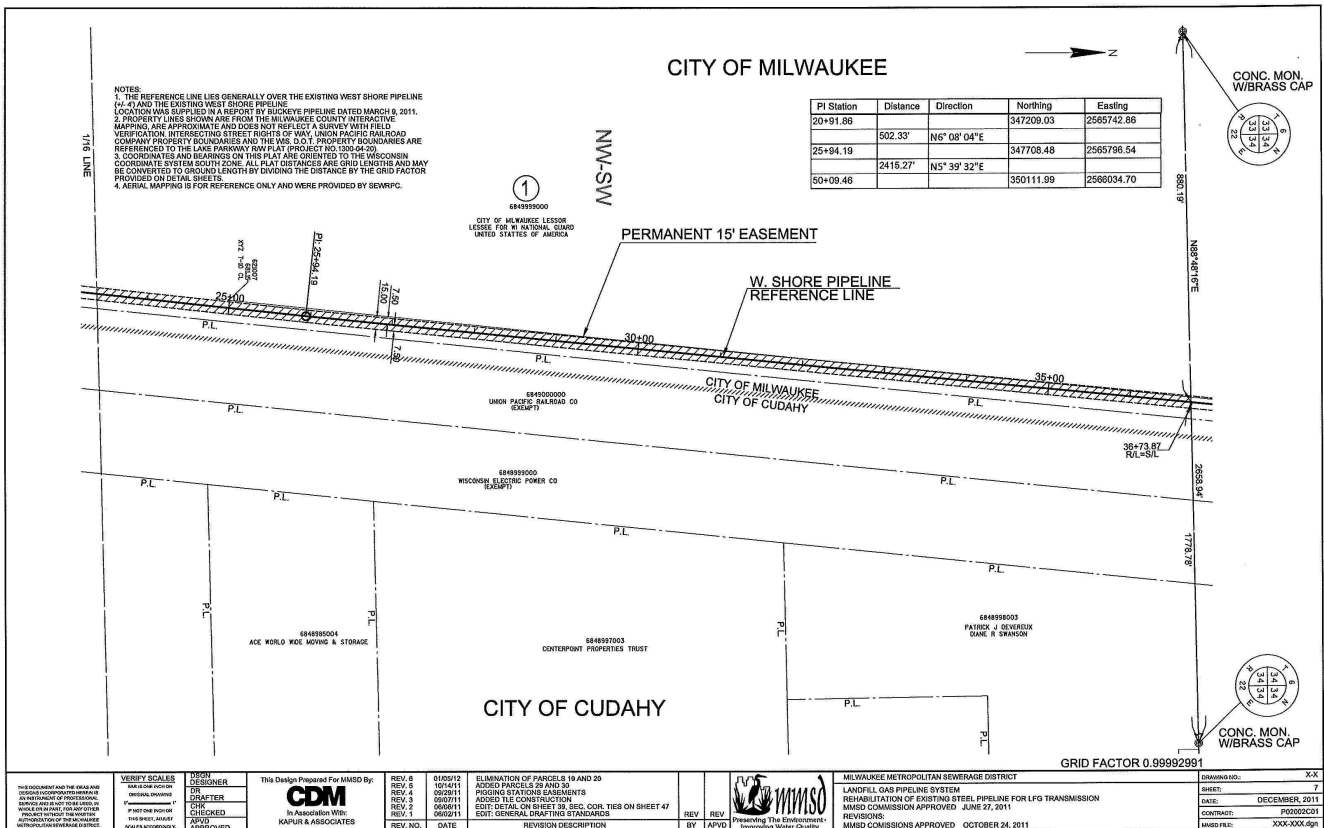

Proposed Underground Pipe Line Easement
City of Milwaukee – Milwaukee Metropolitan Sewerage District
1600 East College Avenue

Approximate Easement Location

MMSD Easement Plat

South Portion

North Portion