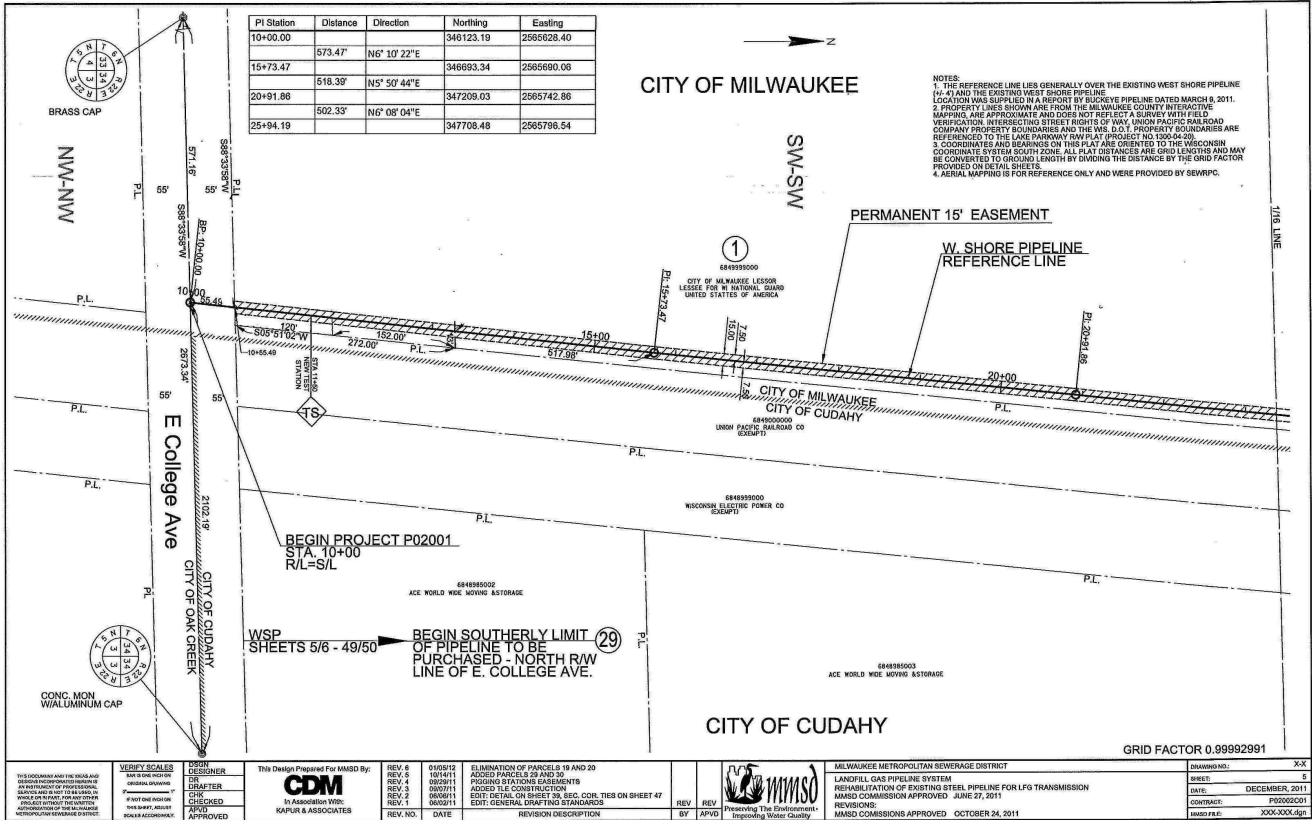

Proposed Underground Pipe Line Easement
City of Milwaukee – Milwaukee Metropolitan Sewerage District
1600 East College Avenue

Approximate Easement Location

MMSD Easement Plat

South Portion

North Portion