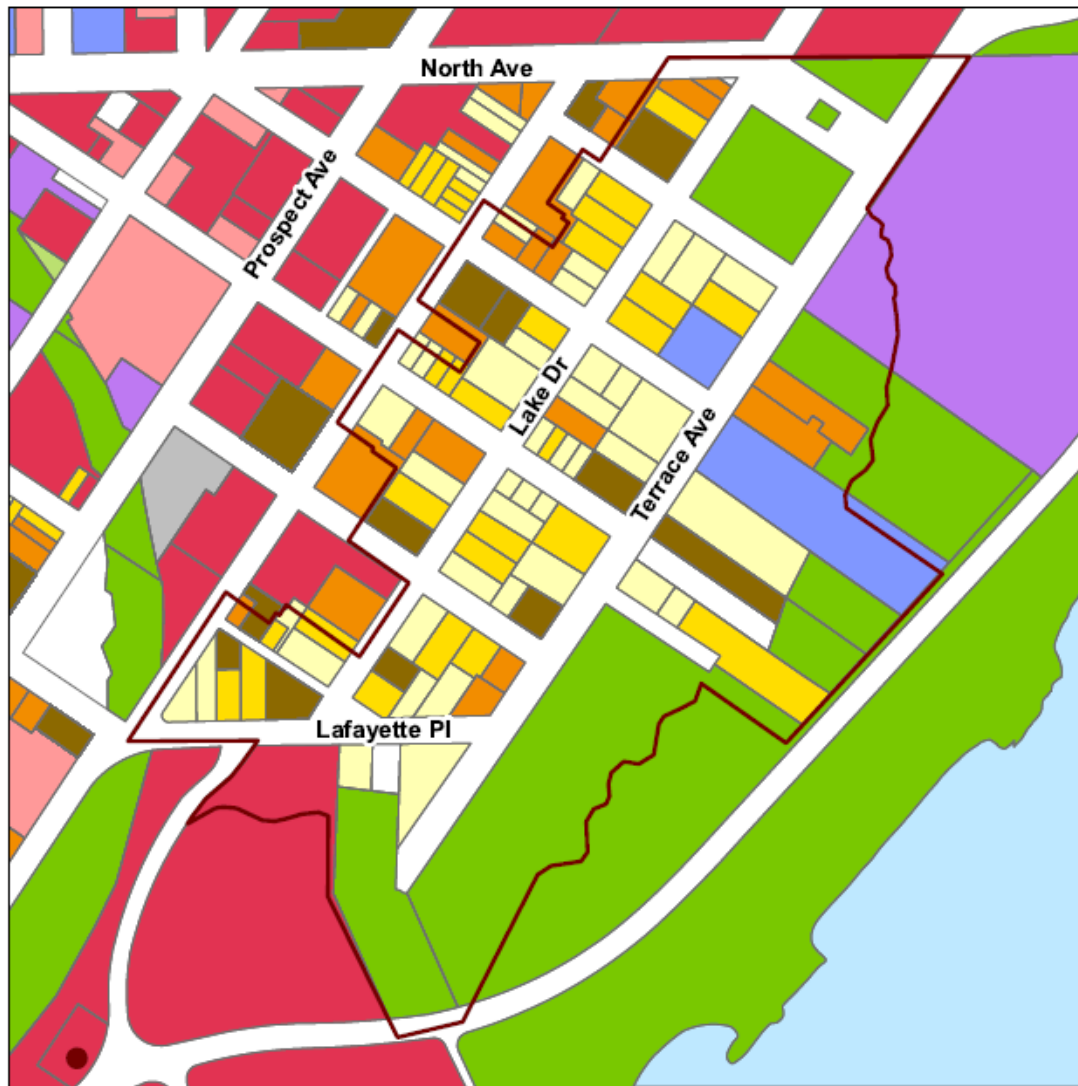

2275 N. Summit Avenue and 2279 N. Summit Avenue

Milwaukee Historic Preservation Commission

8.12.2021

2275 N. Summit Avenue

2279 N. Summit Avenue

Aerial of Neighborhood

Local Historic Preservation District: North Point South

-  Historic District Boundary
-  Historic Site

Produced By:
Department of City Development Information Center, AT
Project File:
F:\Projects\Historic Preservation\PDF
Map File:
F:\Projects\Historic Preservation\WOOD
Generated: 17-D ecember-2009

View to East of At-Issue Structures

View to North and Northeast of At-Issue Structures

View of Parcel to South of At-Issue Structures

North Point Historic Districts, Milwaukee (Milwaukee, 1981)
Shirley du Fresne McArthur

Site Plan Included in Petition Shows the Intrusion

2500 block N. Murray Avenue

2012 and 2113 E. Bradford Avenue

2500 block E. Bradford Avenue

2500 block E. Webster Place

2400 block E. Belleview Place

2500 block N. Stowell Place