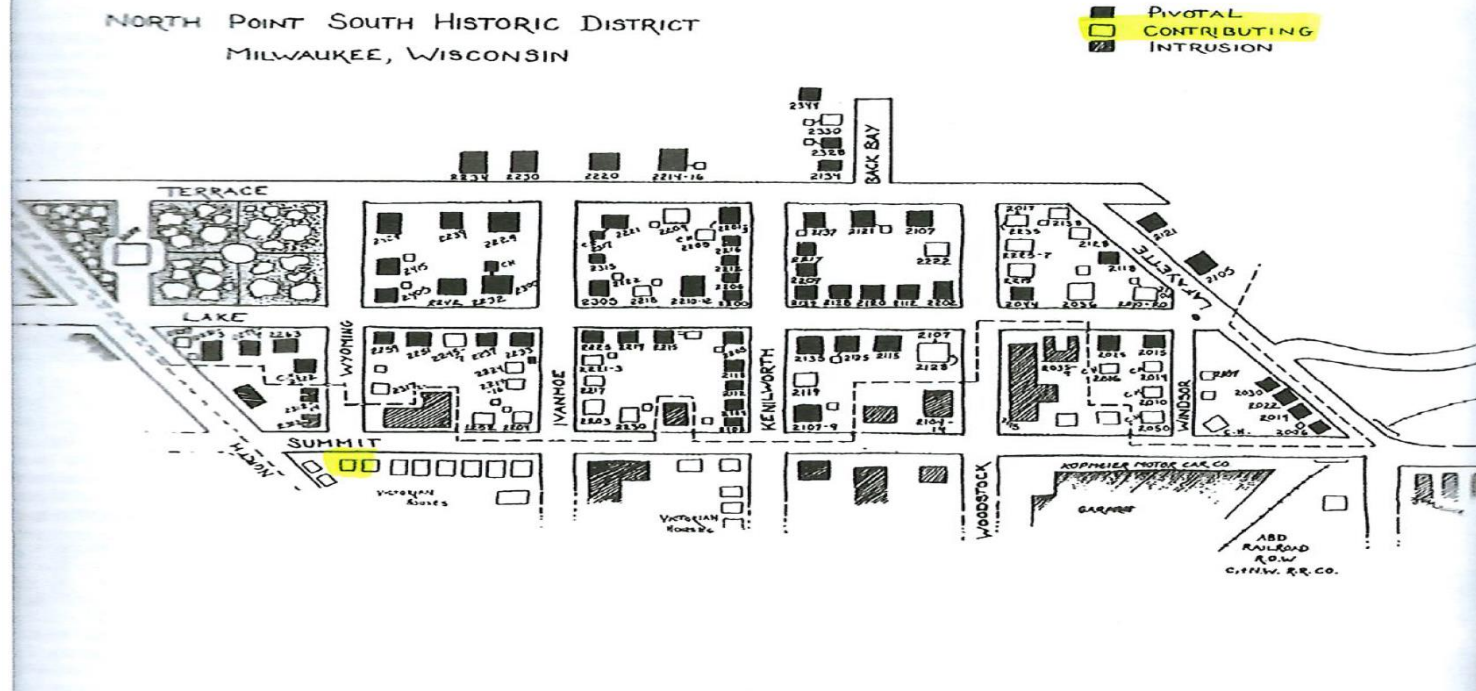

2275 N. Summit Avenue and 2279 N. Summit Avenue

Milwaukee Historic Preservation Commission

8.12.2021

2275 N. Summit Avenue

2279 N. Summit Avenue

Aerial of Neighborhood

Local Historic Preservation District: North Point South

View to East of At-Issue Structures

View to North and Northeast of At-Issue Structures

View of Parcel to South of At-Issue Structures

North Point Historic Districts, Milwaukee (Milwaukee, 1981)
Shirley du Fresne McArthur

Site Plan Included in Petition Shows the Intrusion

2500 block N. Murray Avenue

2012 and 2113 E. Bradford Avenue

2500 block E. Bradford Avenue

2500 block E. Webster Place

2400 block E. Belleview Place

2500 block N. Stowell Place

2600 block N. Stowell Place