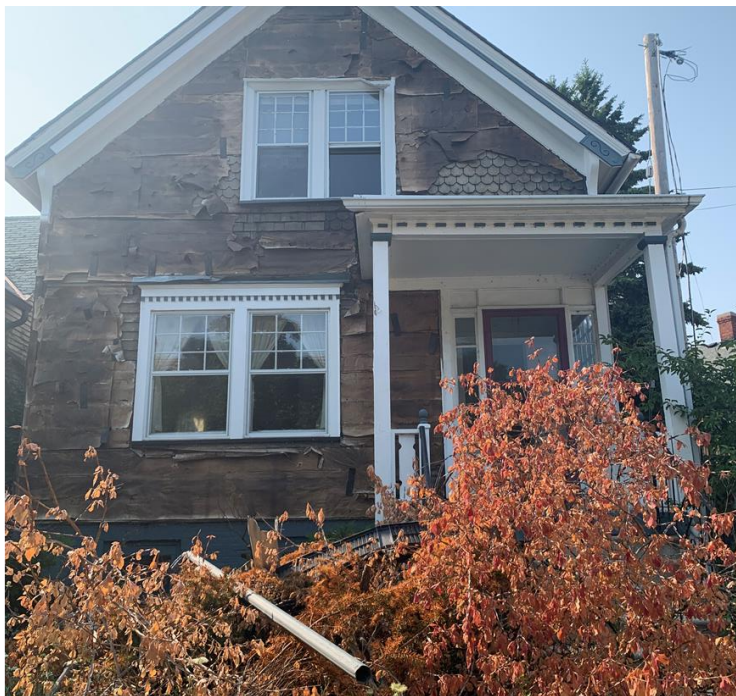

2275 N. Summit Avenue and 2279 N. Summit Avenue

Milwaukee Historic Preservation Commission

8.12.2021

2275 N. Summit Avenue

2279 N. Summit Avenue

Aerial of Neighborhood

Local Historic Preservation District: North Point South

View to East of At-Issue Structures

View to North and Northeast of At-Issue Structures

View of Parcel to South of At-Issue Structures

North Point Historic Districts, Milwaukee (Milwaukee, 1981)
Shirley du Fresne McArthur