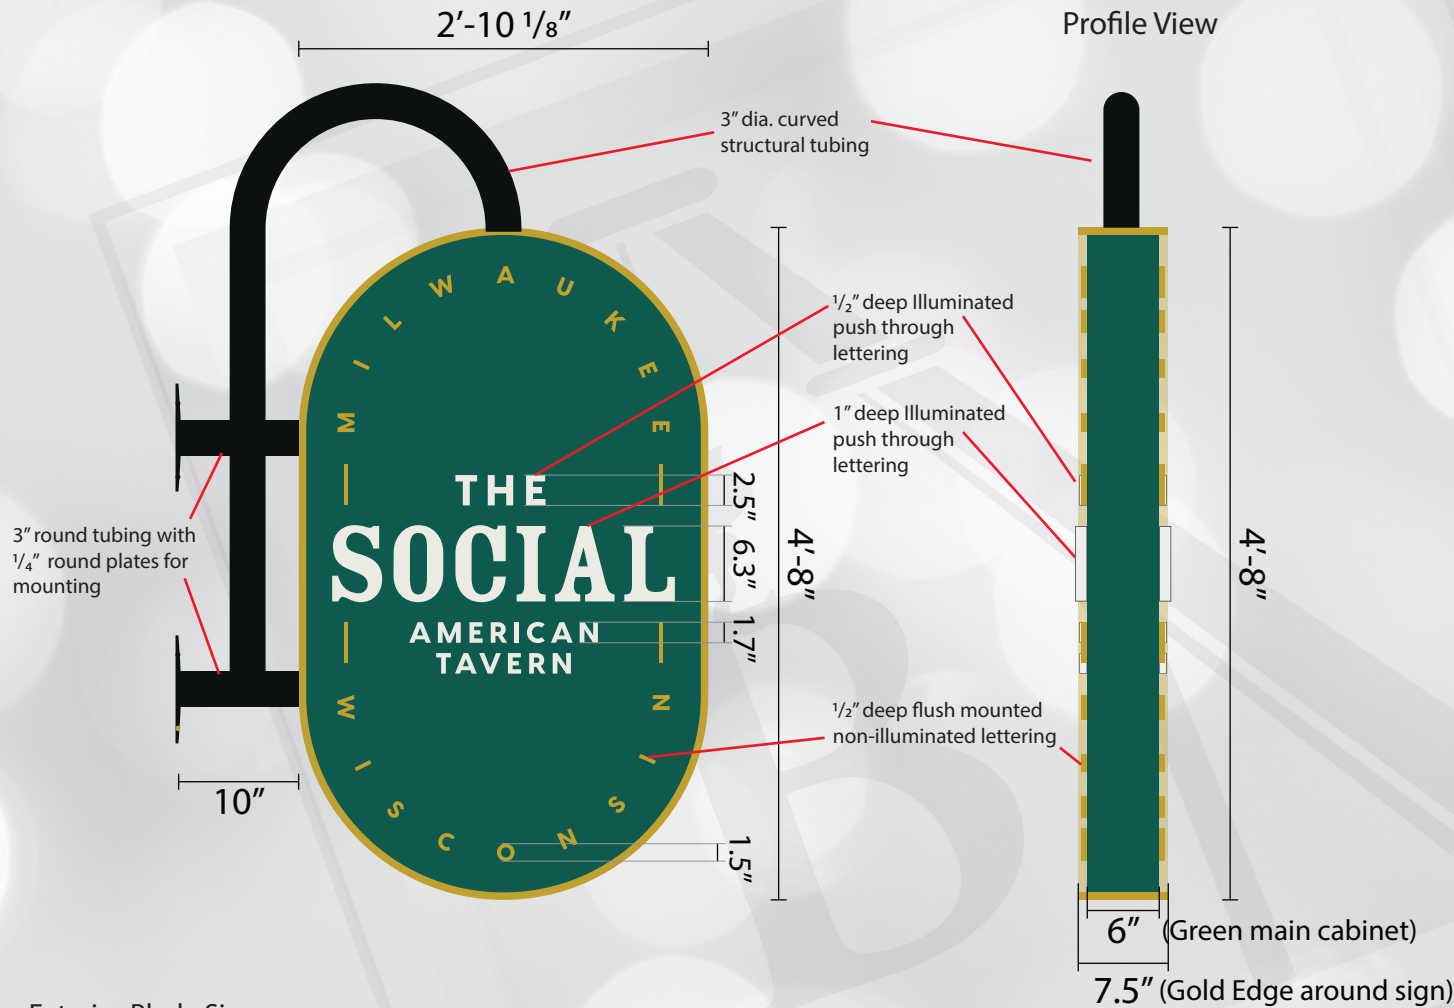

Exterior Blade Sign
Green Paint: MP03275 Brazil Emerald
Gold Paint: MP21247 Guinea Gold Metallic
Black Paint: MP59647 Black is Back (Brackets)

APPROVED

By Tim Askin - Milwaukee HPC at 4:23 pm, Mar 30, 2021

Printed artwork colors are not always representative of final product colors. Please refer to specifications for call out or salesman for samples.

These drawings are the exclusive property of Bauer Sign Company. Not to be duplicated in any way without expressed written permission!

FINAL ELECTRICAL CONNECTION IS CLIENT'S RESPONSIBILITY

our products are certified by:
UL Underwriters Laboratories, Inc.

Scale: 3/4" - 1"