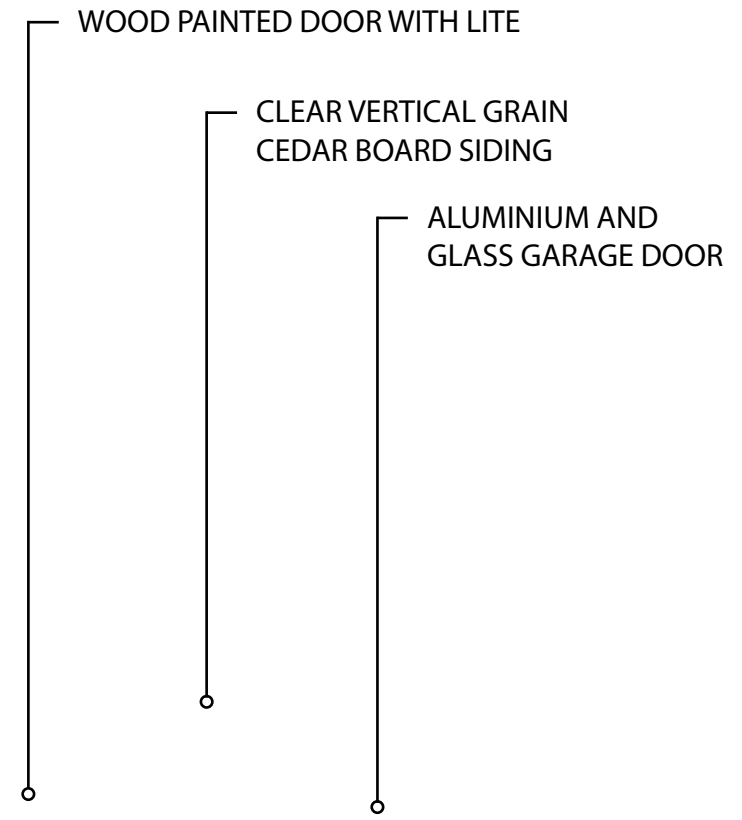

FIGURE GROUND

SITE

SITE

SITE

SITE

EAST (FRONT) ELEVATION-TO BE UPDATED

NORTH ELEVATION-TO BE UPDATED

CLEAR VERTICAL  
GRAIN CEDAR  
BOARD SIDING

SKYLIGHT WINDOWS BEYOND

ALUMINUM-CLAD WOOD WINDOW

CLEAR VERTICAL GRAIN CEDAR BOARD SIDING

TEXTURED FIELD BRICK

STEEL AND  
WOOD RAILING

LIFT AND SLIDE  
WOOD PATIO DOOR

WEST (REAR) ELEVATION-TO BE UPDATED

CLEAR VERTICAL GRAIN  
CEDAR BOARD SIDING