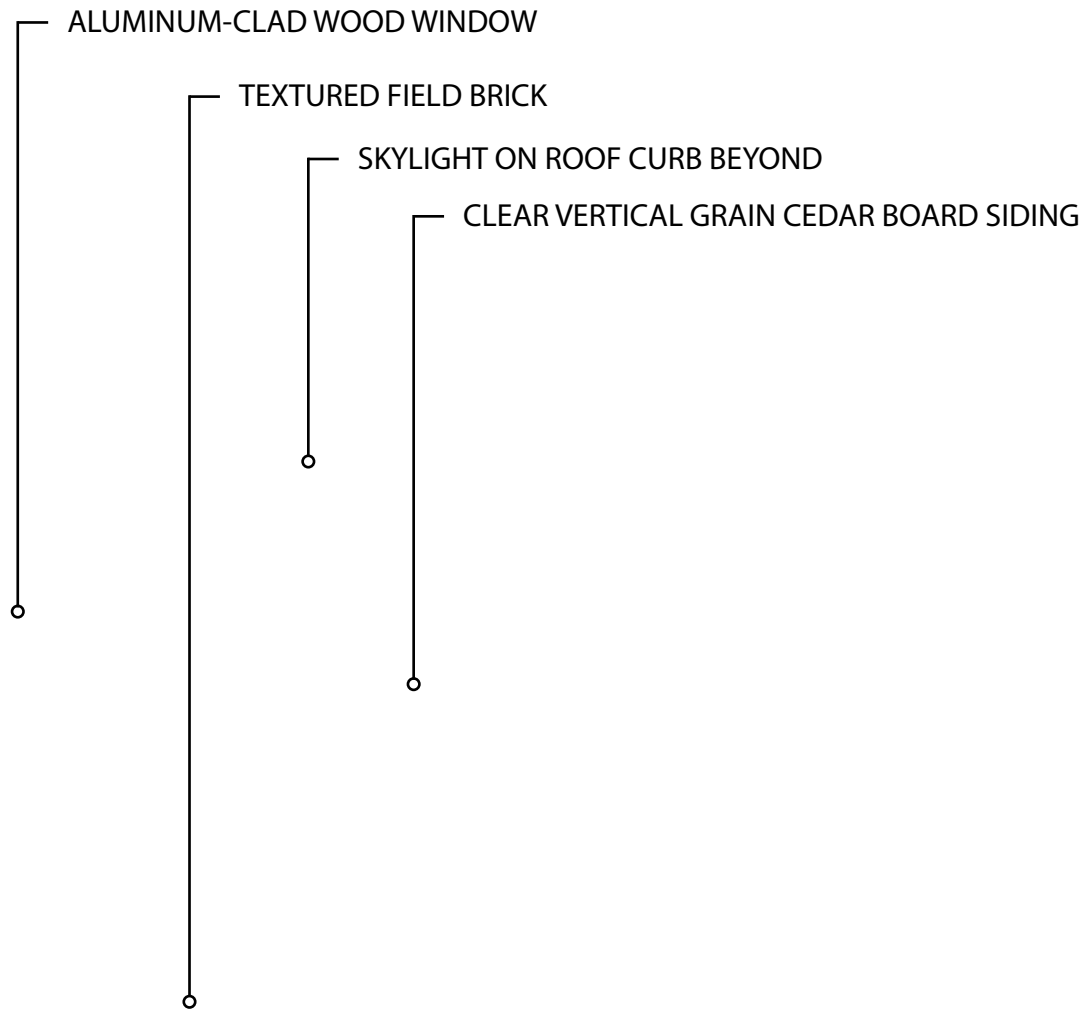

FIGURE GROUND

SITE

SITE

SITE

SITE

EAST (FRONT) ELEVATION-TO BE UPDATED

NORTH ELEVATION-TO BE UPDATED

CLEAR VERTICAL  
GRAIN CEDAR  
BOARD SIDING

SKYLIGHT WINDOWS BEYOND

ALUMINUM-CLAD WOOD WINDOW

CLEAR VERTICAL GRAIN CEDAR BOARD SIDING

TEXTURED FIELD BRICK

STEEL AND  
WOOD RAILING

LIFT AND SLIDE  
WOOD PATIO DOOR

WEST (REAR) ELEVATION-TO BE UPDATED

CLEAR VERTICAL GRAIN  
CEDAR BOARD SIDING