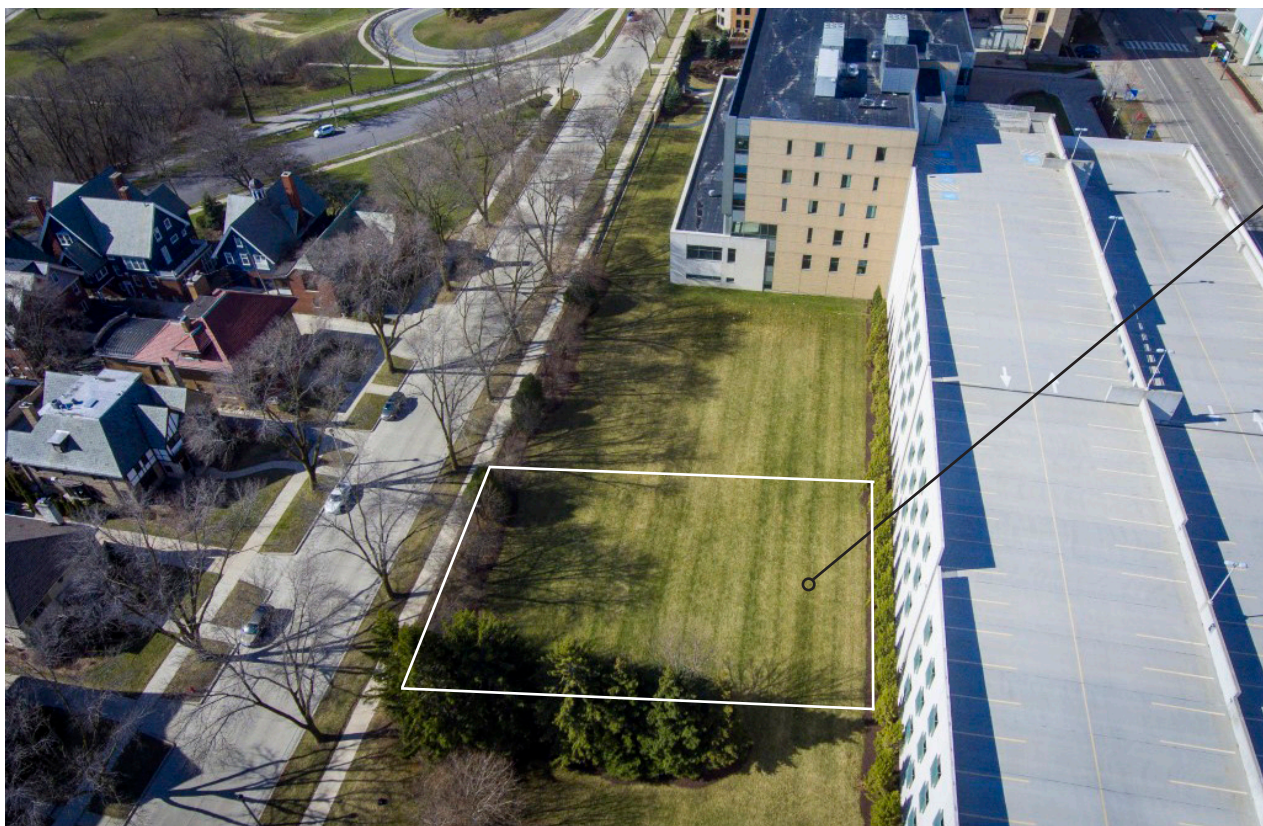

NORTH LAKE DRIVE

N TERRACE AVE

500 ft.

750 ft.

388°16'30"E 142.00'  
102°00'00"W 201.14'  
142.89'  
142.89'  
142.89'  
142.89'

2381 N. TERRACE AVENUE

JUNE 11, 2019  
TERRACE AVENUE HOME

SITE

SITE

SITE

SITE

EAST (FRONT) ELEVATION

ALUMINUM-CLAD WOOD WINDOW

TEXTURED FIELD BRICK

SKYLIGHT ON ROOF CURB BEYOND

CLEAR VERTICAL GRAIN CEDAR BOARD SIDING

WOOD PAINTED DOOR WITH LITE

CLEAR VERTICAL GRAIN  
CEDAR BOARD SIDING

ALUMINIUM AND  
GLASS GARAGE DOOR

NORTH ELEVATION

WEST (REAR) ELEVATION

SOUTH ELEVATION