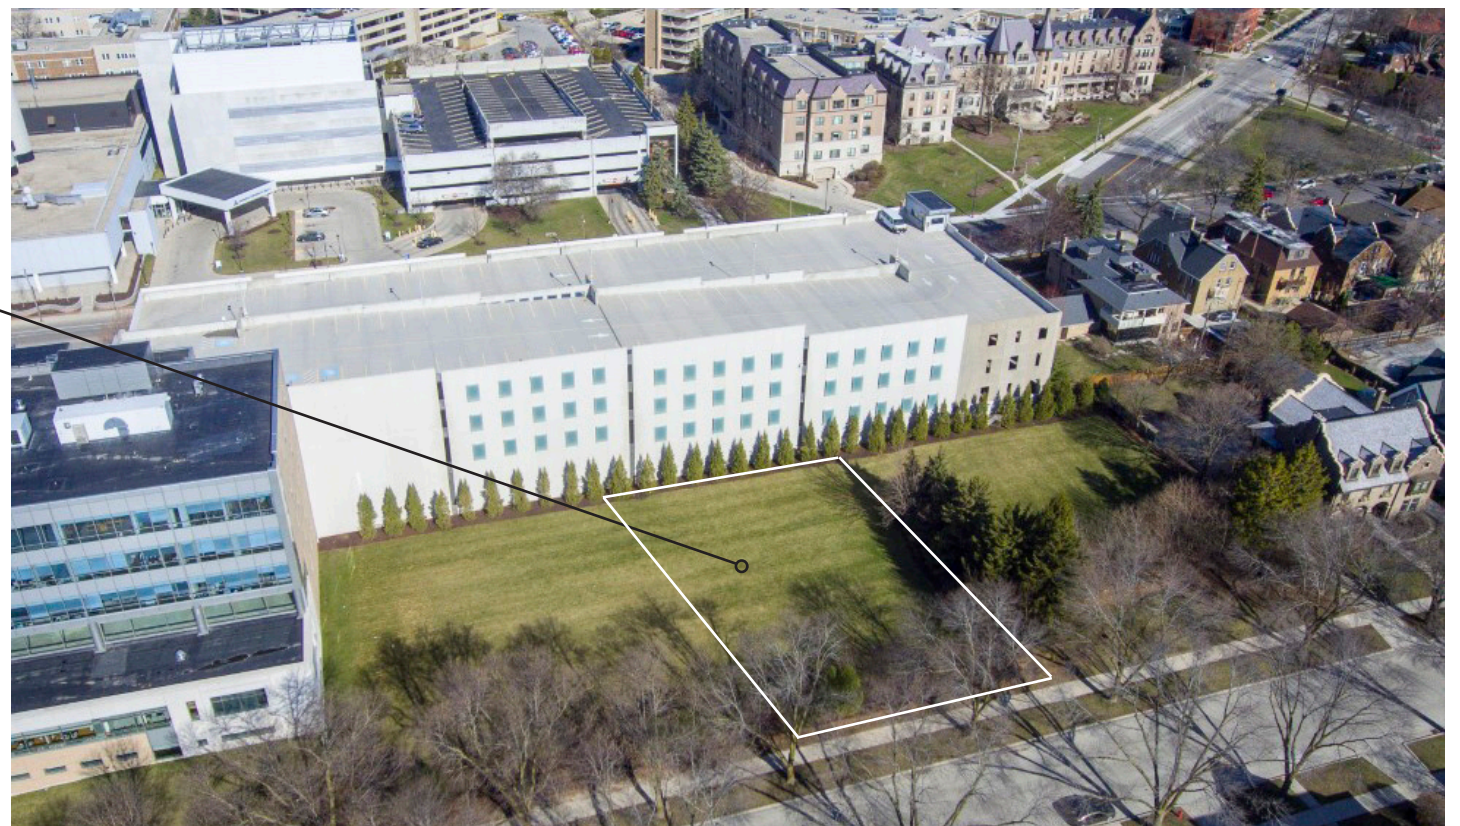

NORTH LAKE DRIVE

N TERRACE AVE

500 ft.

750 ft.

388°16'30"E 142.00'  
102°00'00"W 201.14'  
142.89'  
142.89'  
142.89'  
142.89'

2381 N. TERRACE AVENUE

JUNE 11, 2019  
TERRACE AVENUE HOME

SITE

SITE

SITE

SITE

EAST (FRONT) ELEVATION

ALUMINUM-CLAD WOOD WINDOW

TEXTURED FIELD BRICK

SKYLIGHT ON ROOF CURB BEYOND

CLEAR VERTICAL GRAIN CEDAR BOARD SIDING

WOOD PAINTED DOOR WITH LITE

CLEAR VERTICAL GRAIN  
CEDAR BOARD SIDING

ALUMINIUM AND  
GLASS GARAGE DOOR

NORTH ELEVATION

WEST (REAR) ELEVATION

SOUTH ELEVATION